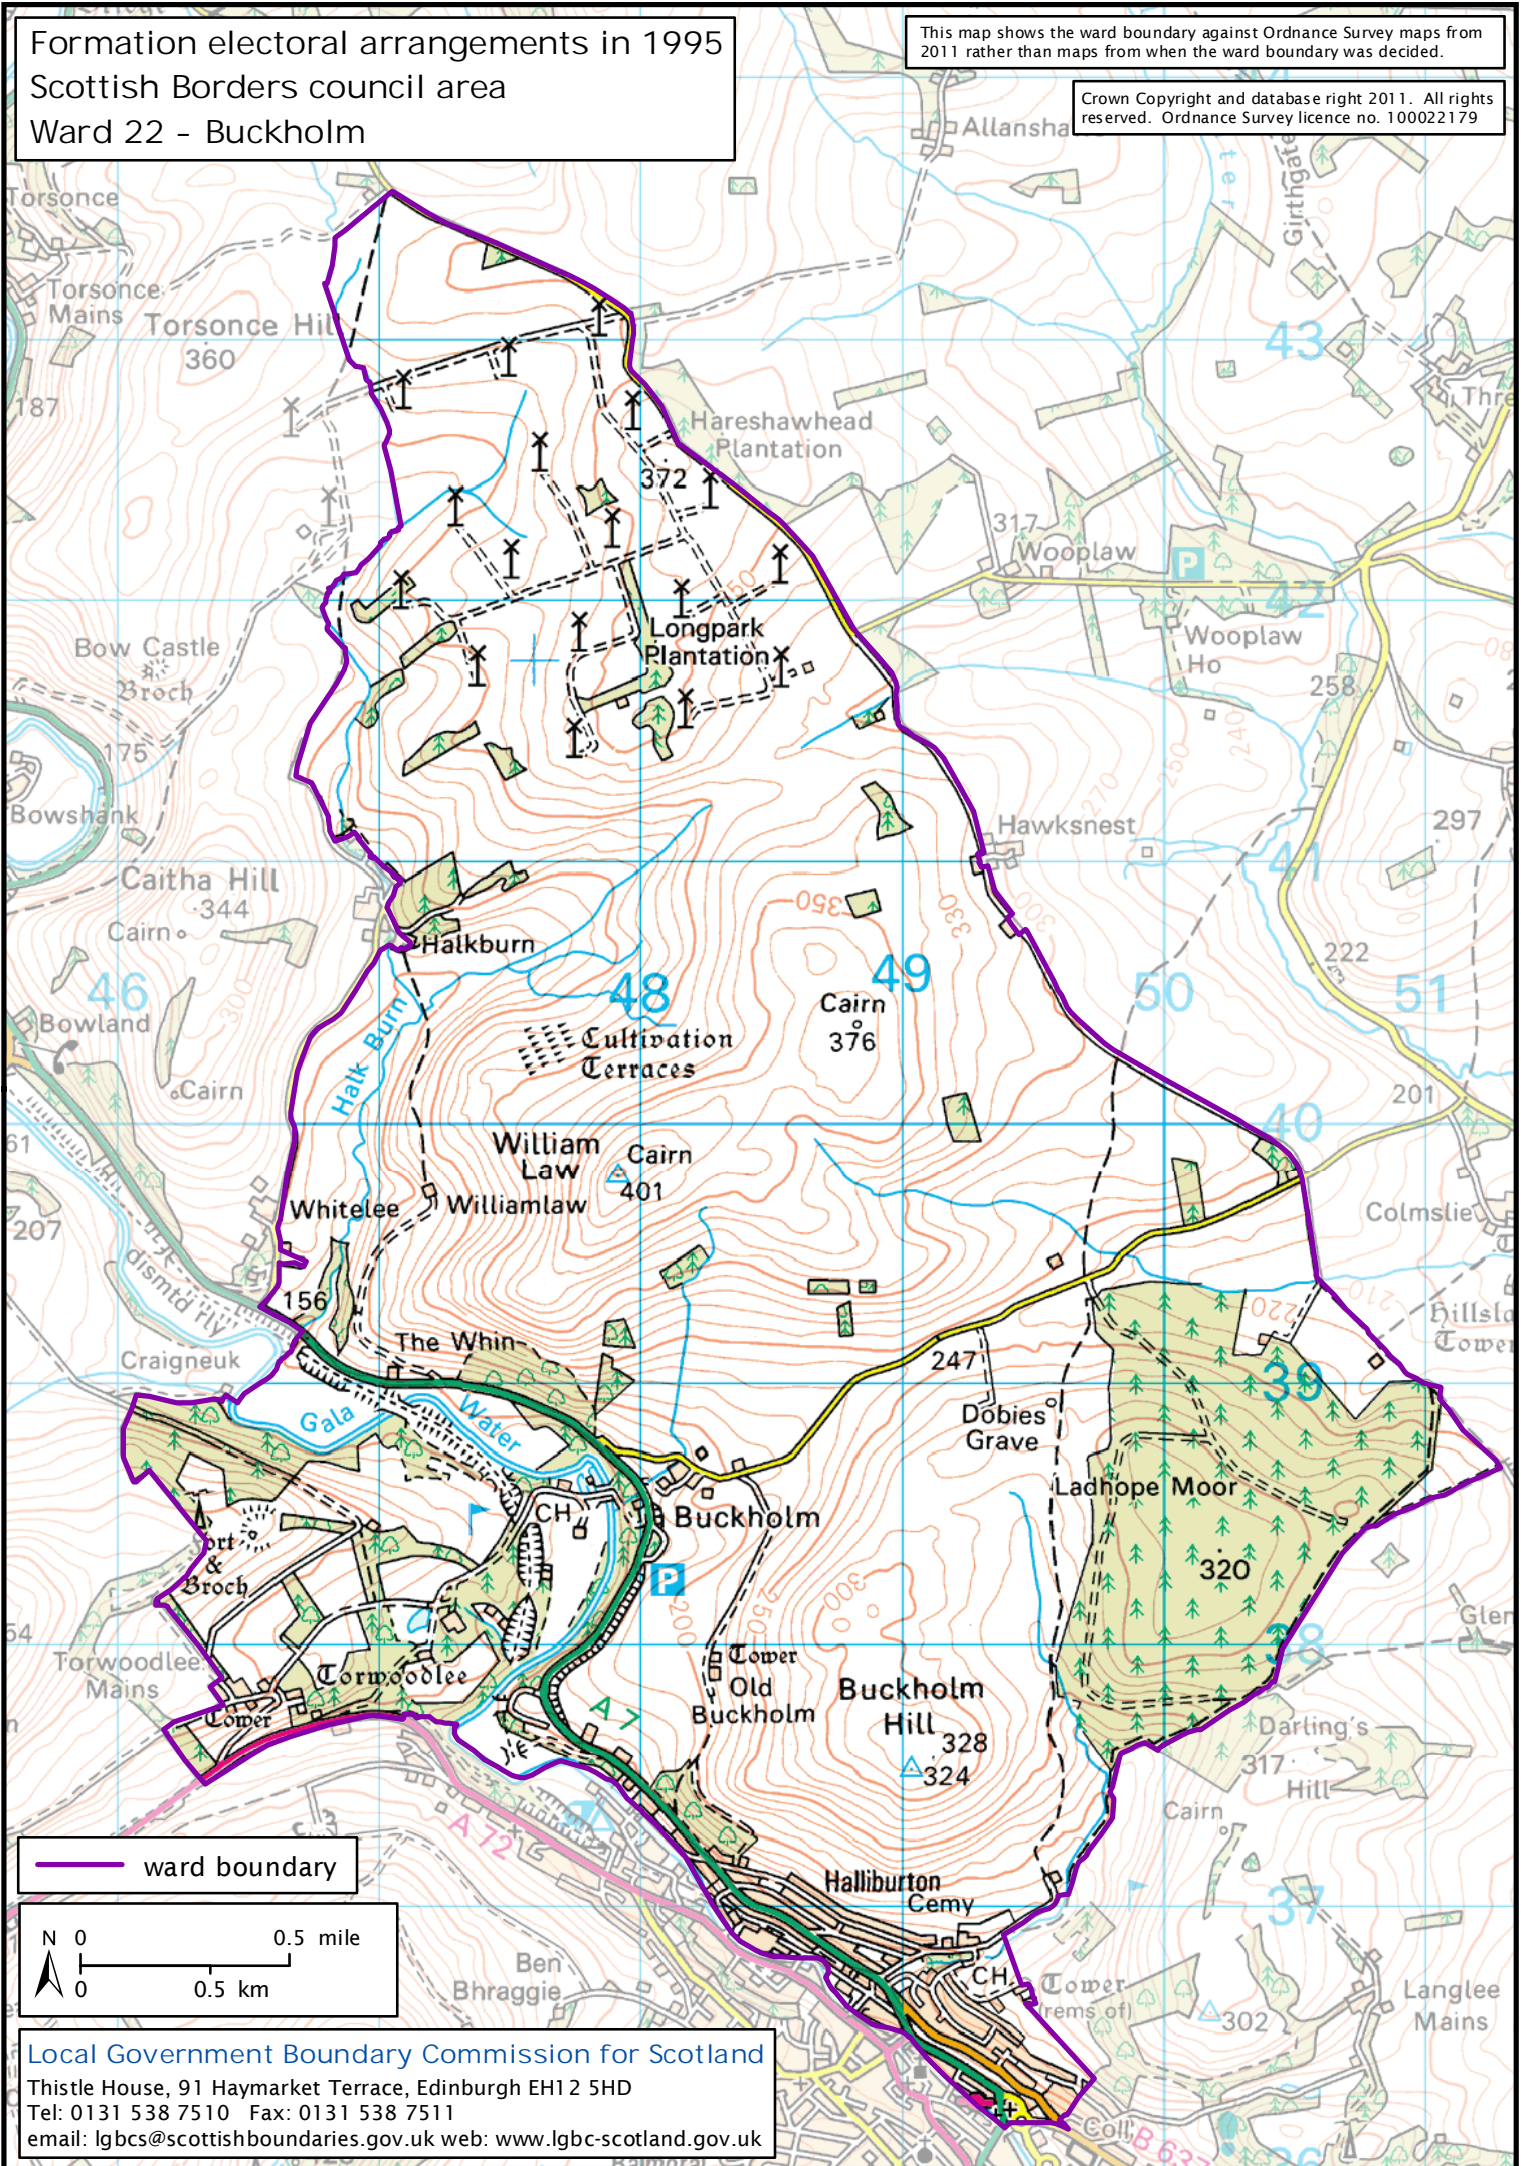

Formation electoral arrangements in 1995  
Scottish Borders council area  
Ward 22 - Buckholm

This map shows the ward boundary against Ordnance Survey maps from 2011 rather than maps from when the ward boundary was decided.

Crown Copyright and database right 2011. All rights reserved. Ordnance Survey licence no. 100022179

Local Government Boundary Commission for Scotland  
Thistle House, 91 Haymarket Terrace, Edinburgh EH12 5HD  
Tel: 0131 538 7510 Fax: 0131 538 7511  
email: lgbcscottishboundaries.gov.uk web: www.lgbc-scotland.gov.uk