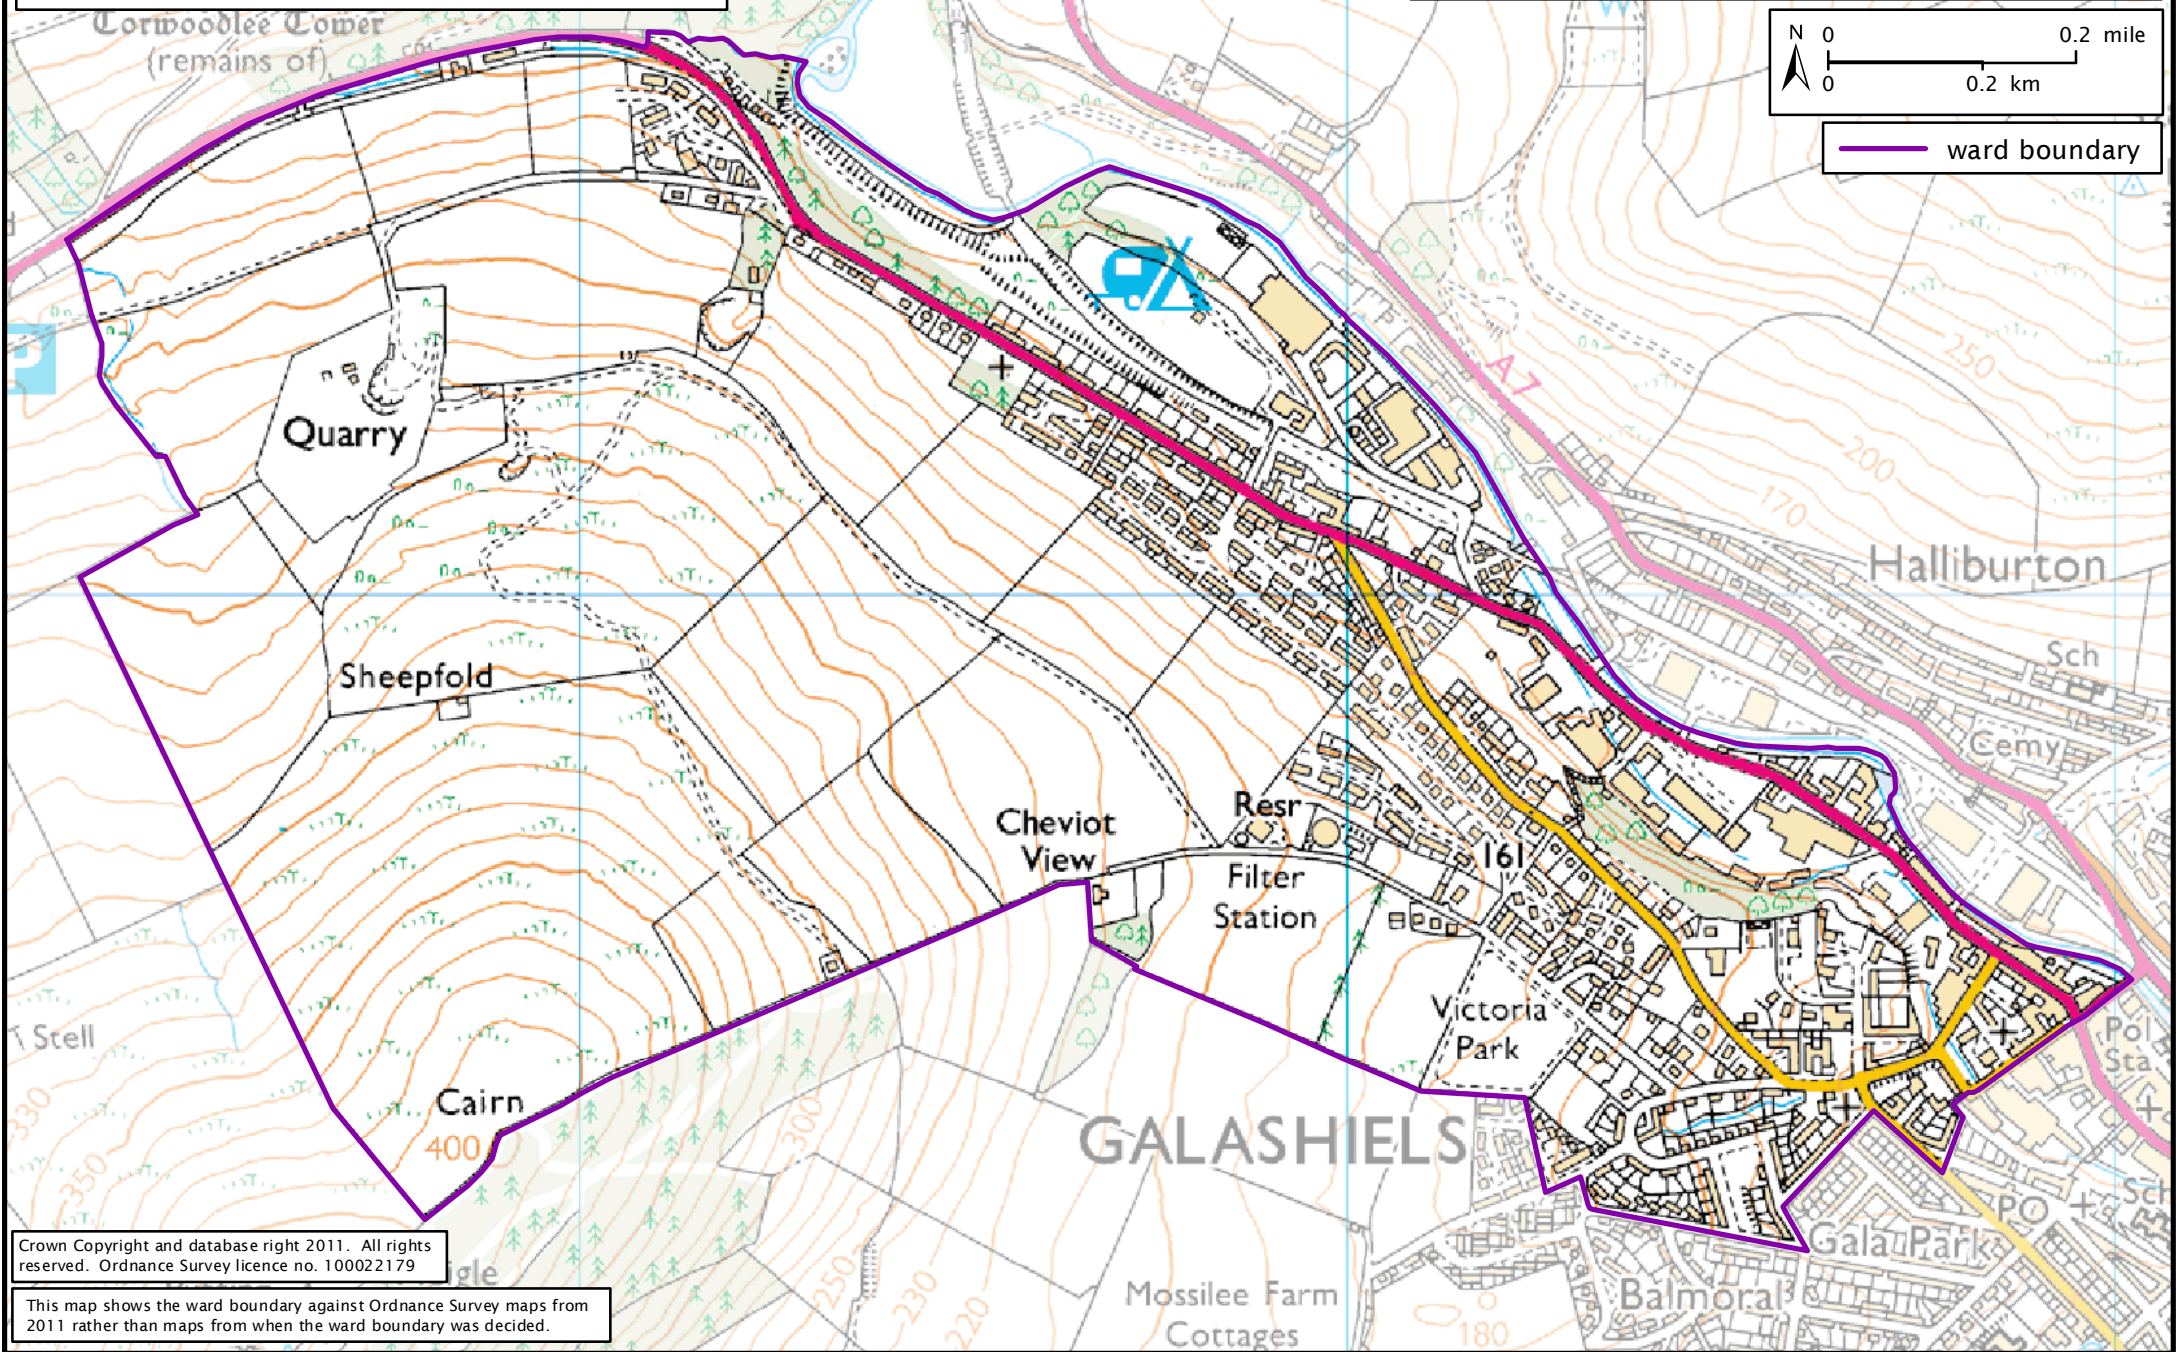

Formation electoral arrangements in 1995

Scottish Borders council area

Ward 23 - Kilnknowe

Local Government Boundary Commission for Scotland

Thistle House, 91 Haymarket Terrace, Edinburgh EH12 5HD

Tel: 0131 5387510 Fax: 0131 5387511

email: lgbcscottishboundaries.gov.uk

web: www.lgbc-scotland.gov.uk/

ward boundary

Crown Copyright and database right 2011. All rights reserved. Ordnance Survey licence no. 100022179

This map shows the ward boundary against Ordnance Survey maps from 2011 rather than maps from when the ward boundary was decided.