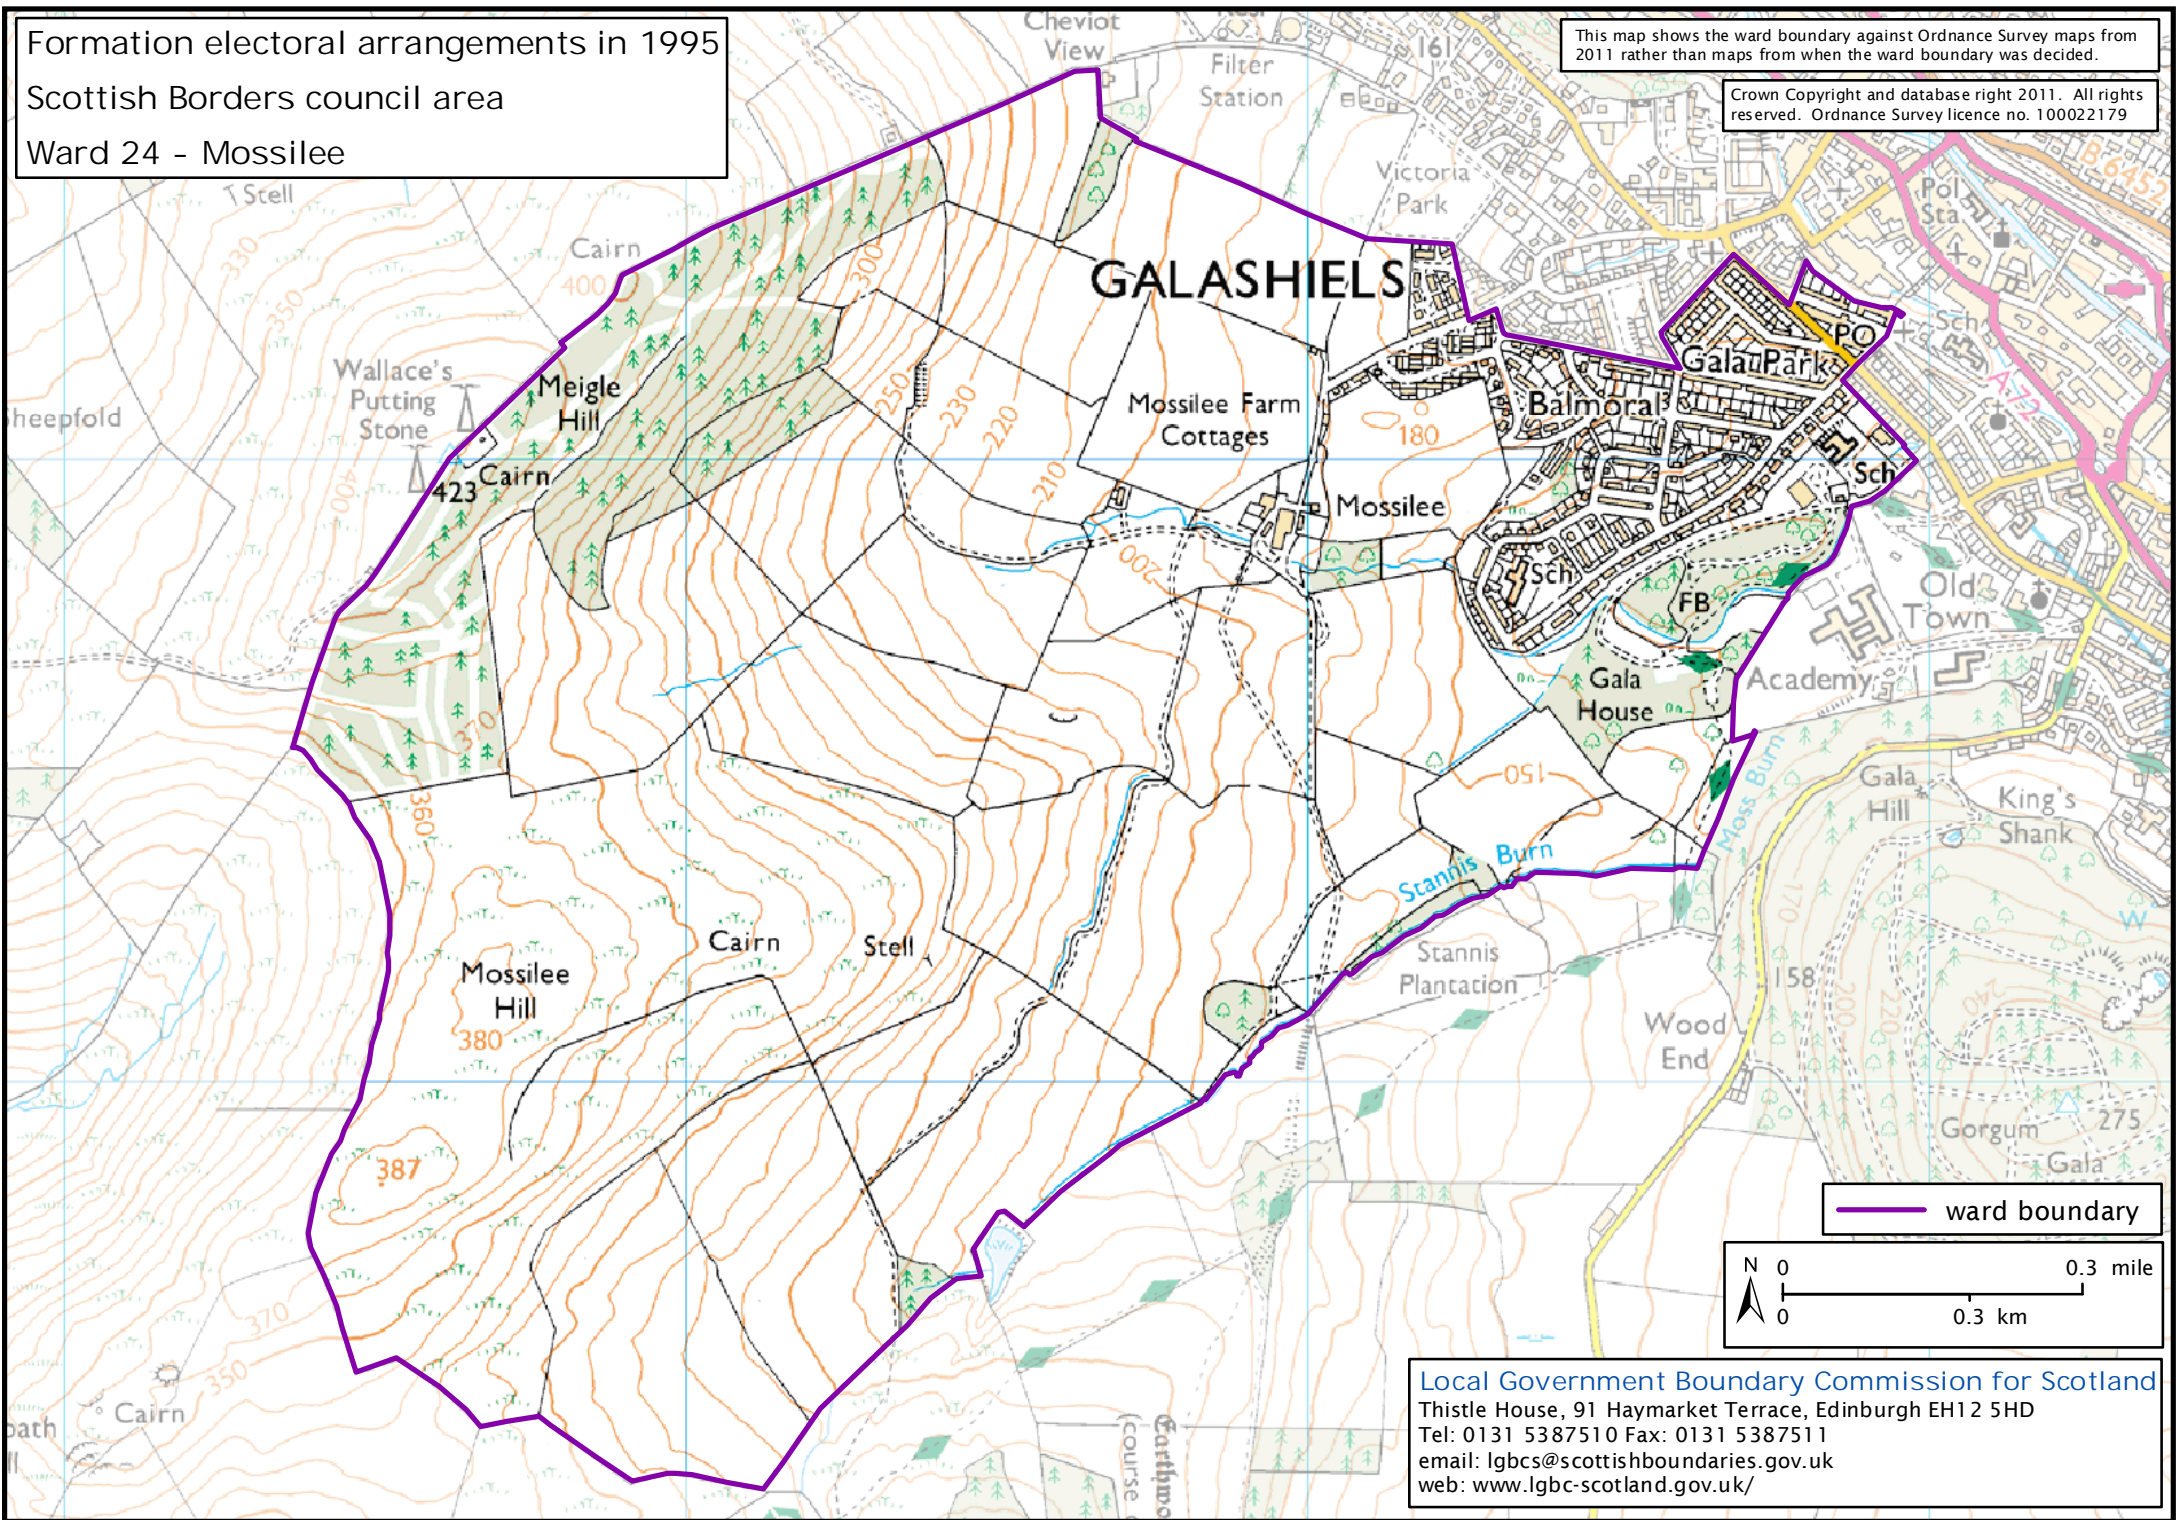

Formation electoral arrangements in 1995

Scottish Borders council area

Ward 24 - Mossilee

This map shows the ward boundary against Ordnance Survey maps from 2011 rather than maps from when the ward boundary was decided.

Crown Copyright and database right 2011. All rights reserved. Ordnance Survey licence no. 100022179

ward boundary

Local Government Boundary Commission for Scotland
Thistle House, 91 Haymarket Terrace, Edinburgh EH12 5HD
Tel: 0131 5387510 Fax: 0131 5387511
email: lgbcs@scottishboundaries.gov.uk
web: www.lgbc-scotland.gov.uk/