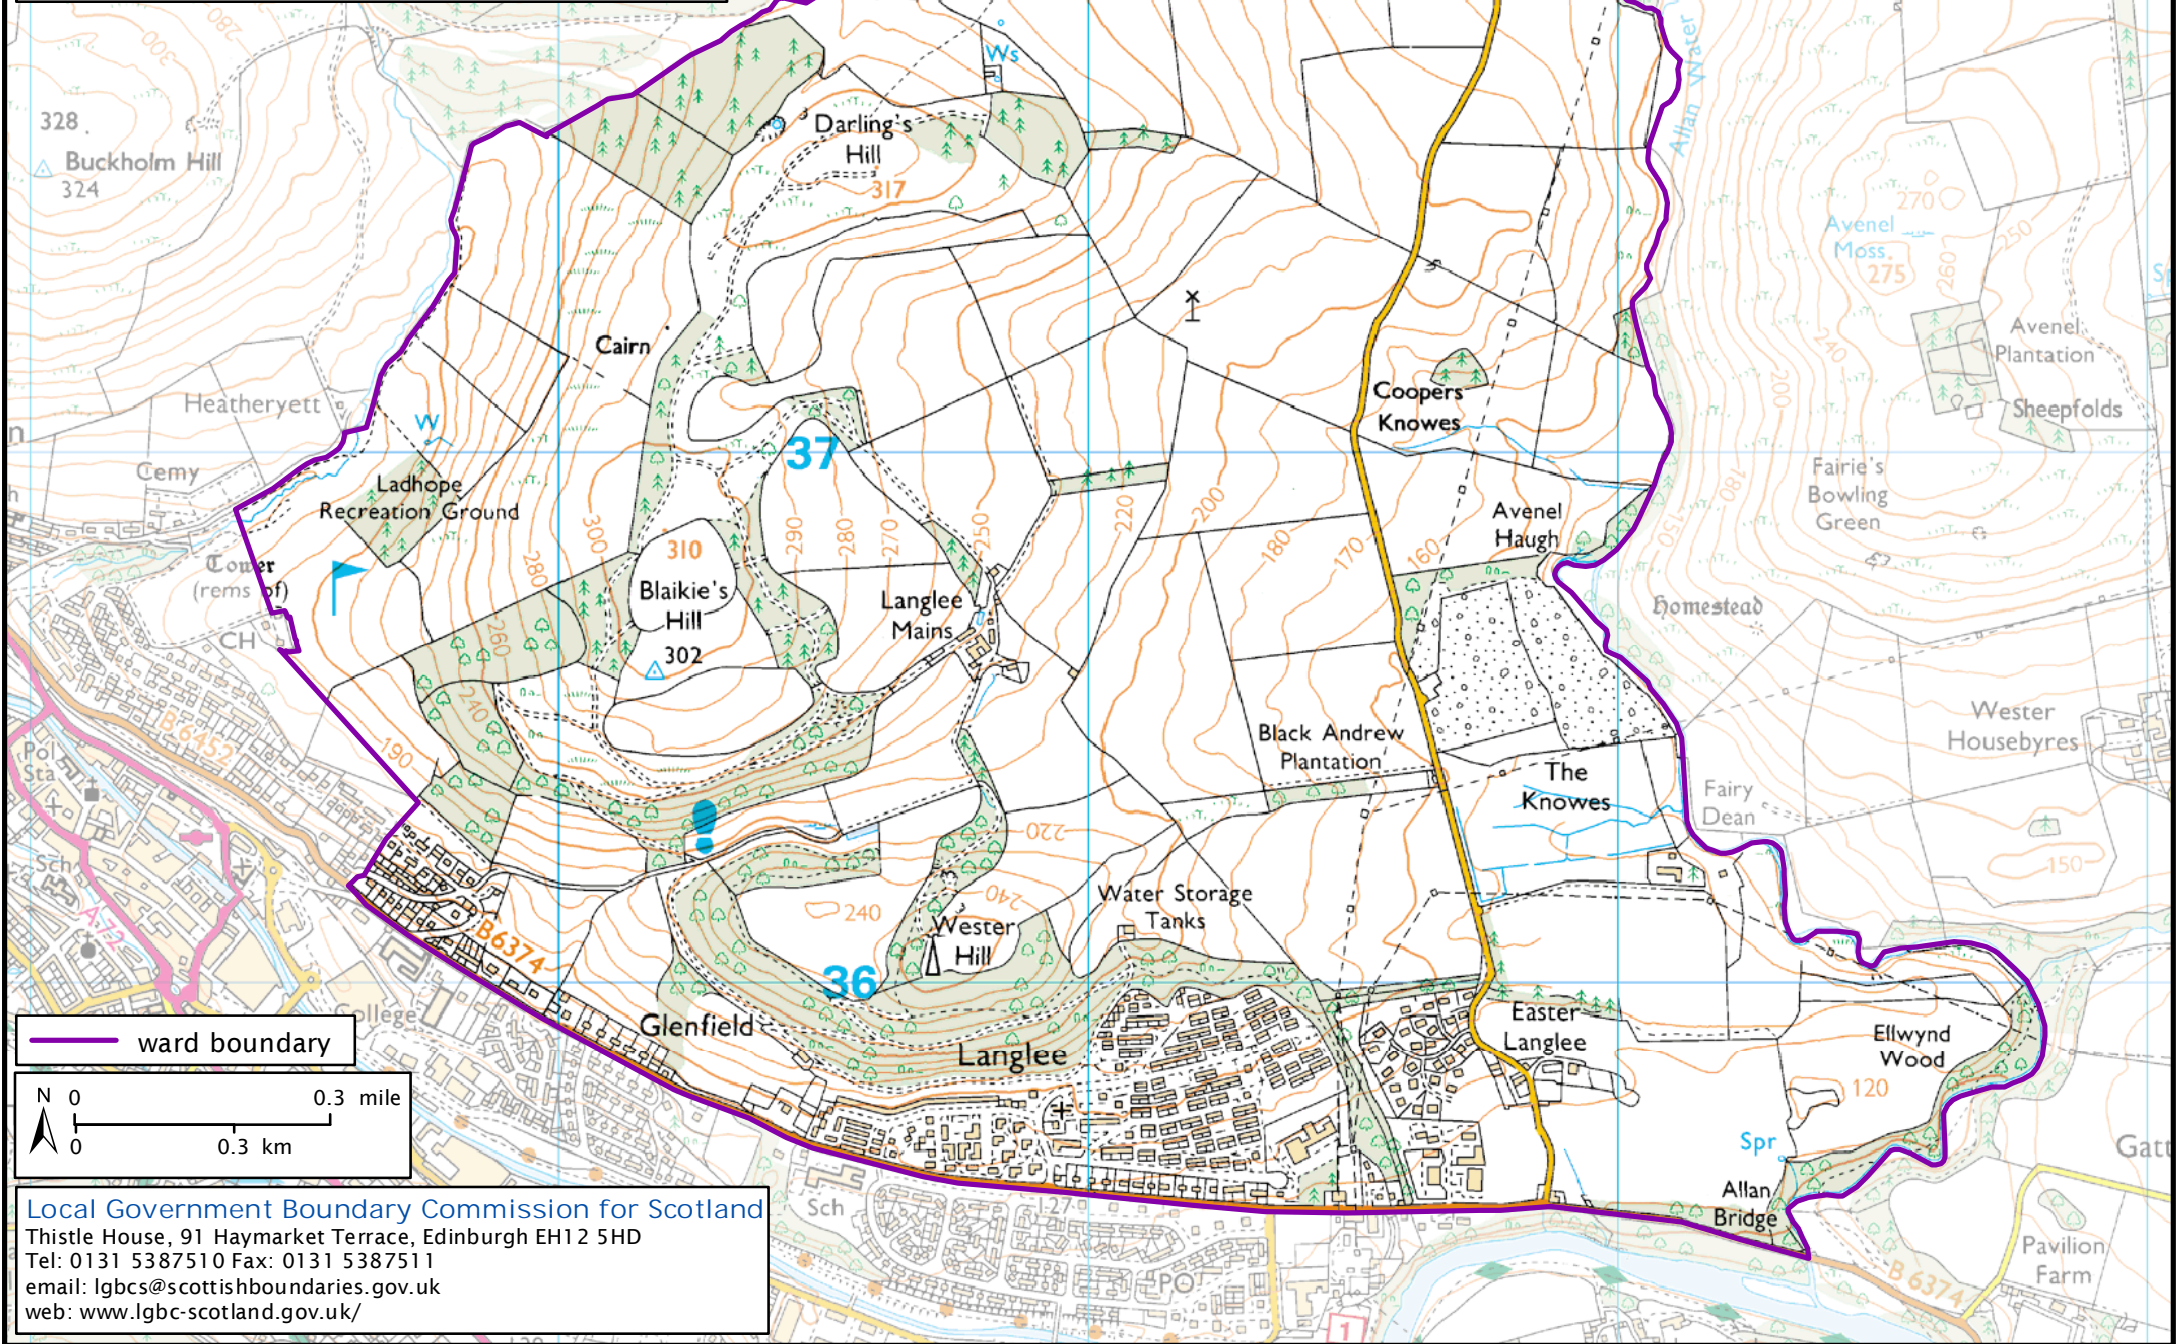

# Formation electoral arrangements in 1995

Scottish Borders council area

Ward 25 - Langlee

This map shows the ward boundary against Ordnance Survey maps from 2011 rather than maps from when the ward boundary was decided.

Crown Copyright and database right 2011. All rights reserved. Ordnance Survey licence no. 100022179

ward boundary

Local Government Boundary Commission for Scotland  
Thistle House, 91 Haymarket Terrace, Edinburgh EH12 5HD  
Tel: 0131 5387510 Fax: 0131 5387511  
email: lgbc@scottishboundaries.gov.uk  
web: www.lgbc-scotland.gov.uk/