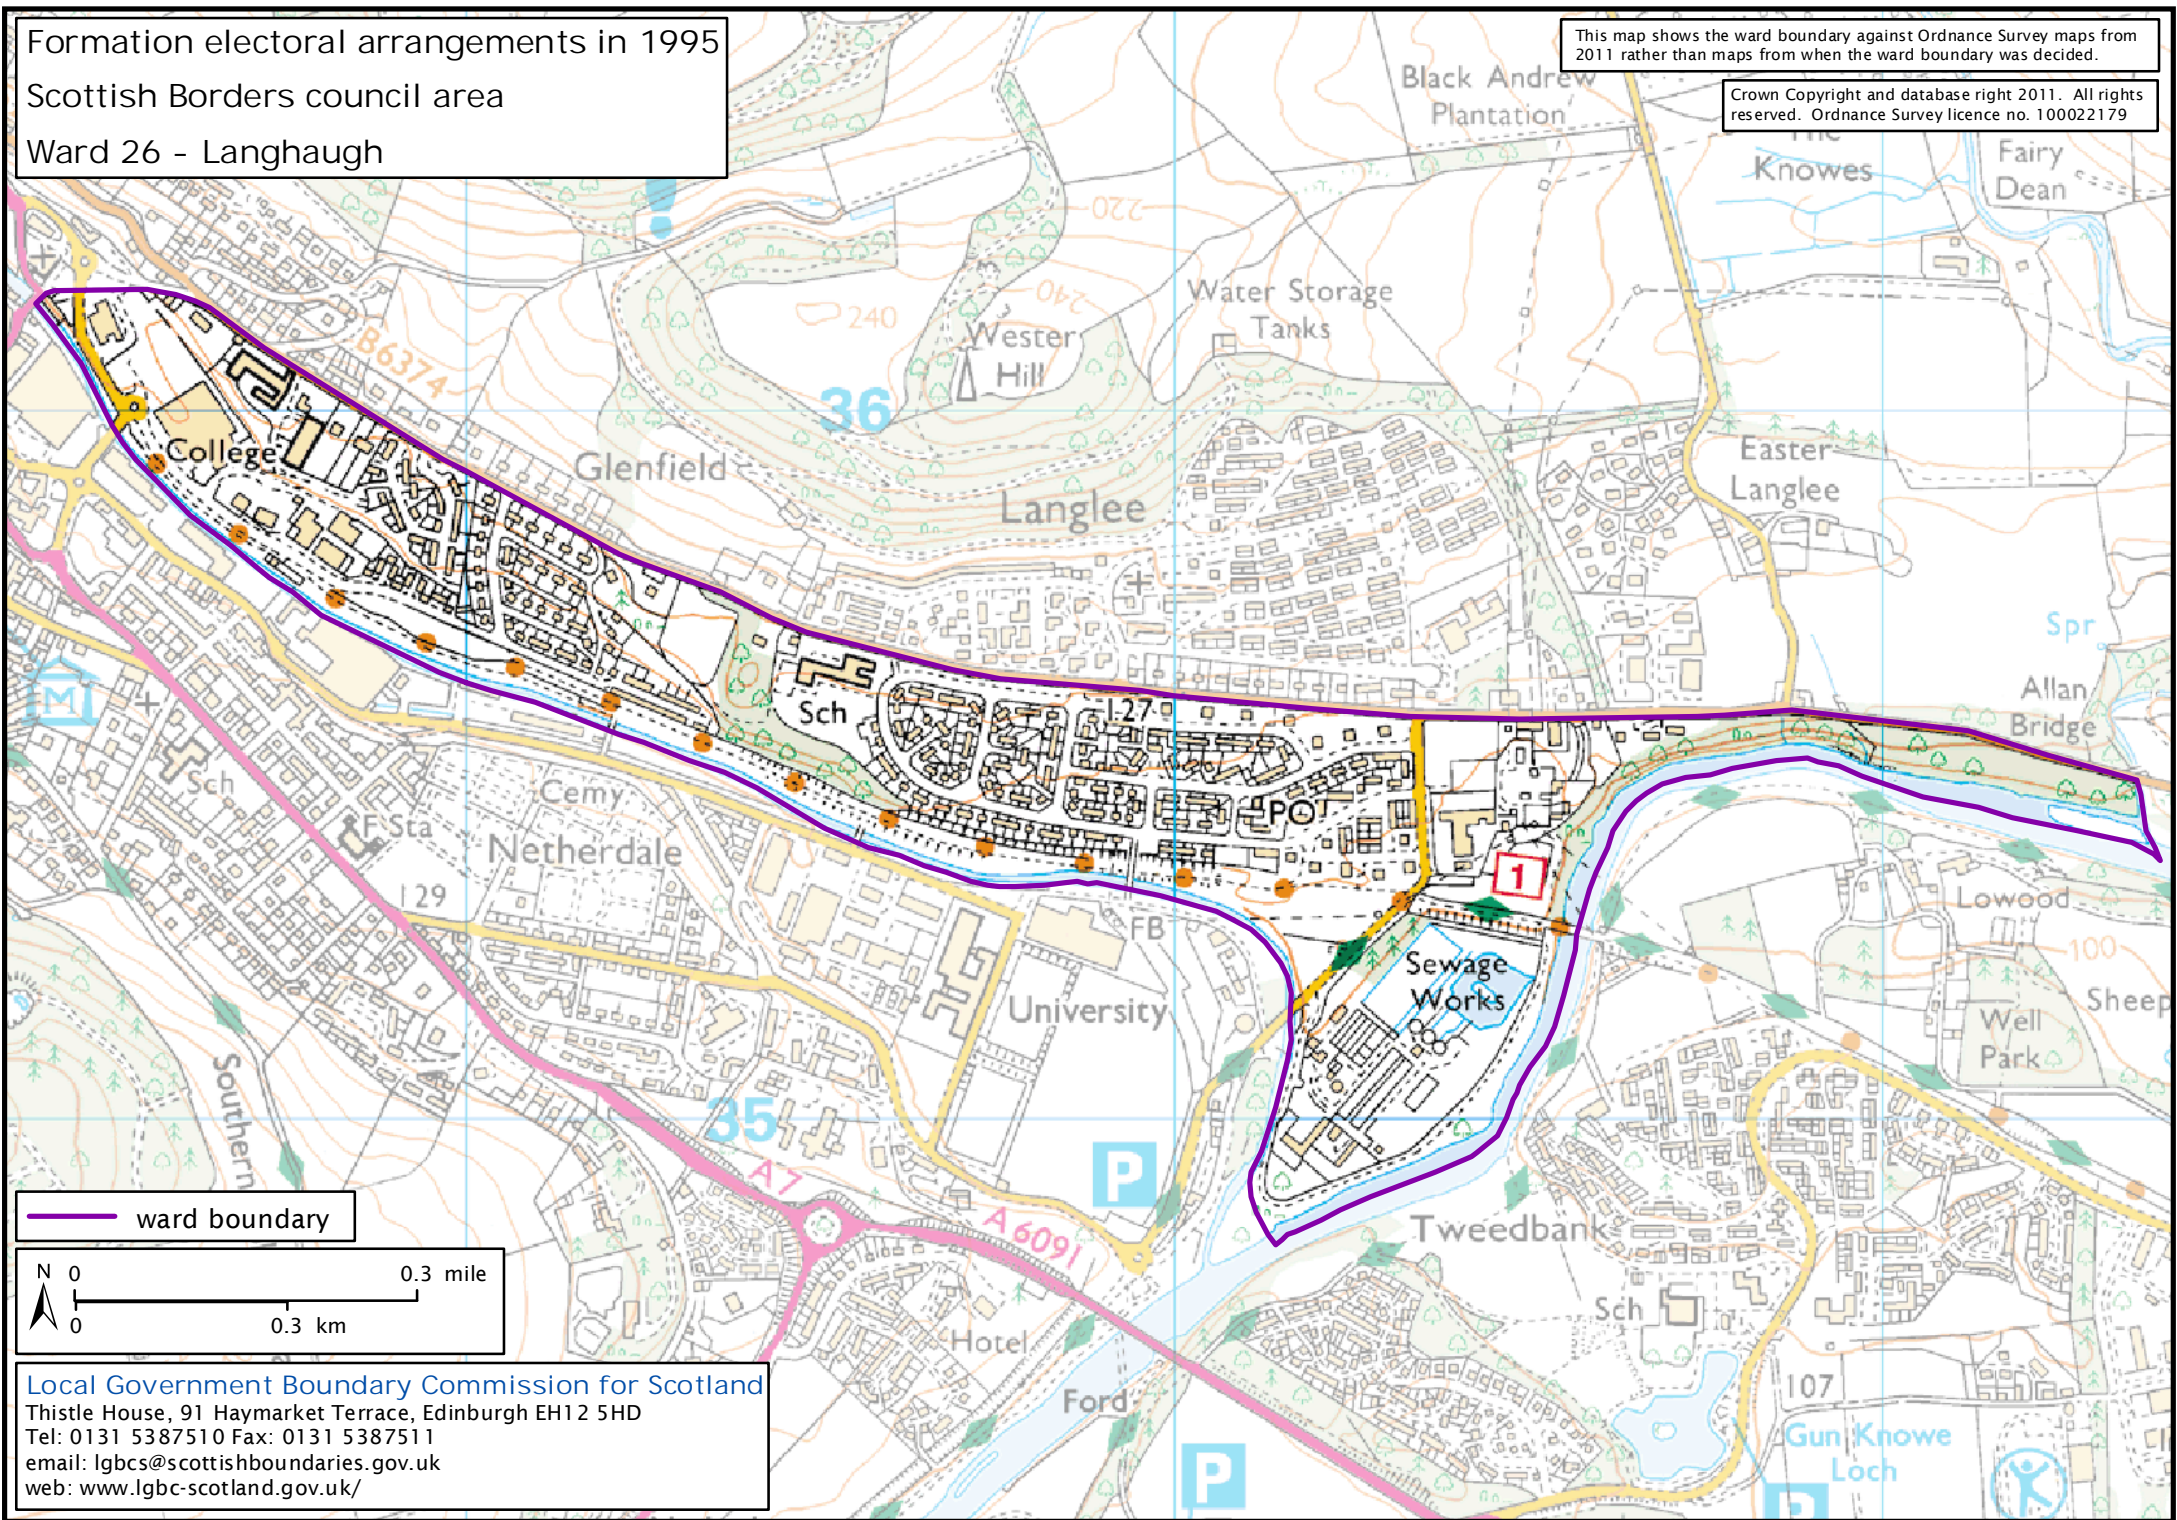

# Formation electoral arrangements in 1995

Scottish Borders council area

Ward 26 - Langhaugh

This map shows the ward boundary against Ordnance Survey maps from 2011 rather than maps from when the ward boundary was decided.

Crown Copyright and database right 2011. All rights reserved. Ordnance Survey licence no. 100022179

— ward boundary

Local Government Boundary Commission for Scotland  
Thistle House, 91 Haymarket Terrace, Edinburgh EH12 5HD  
Tel: 0131 5387510 Fax: 0131 5387511  
email: lgbc@scottishboundaries.gov.uk  
web: www.lgbc-scotland.gov.uk/