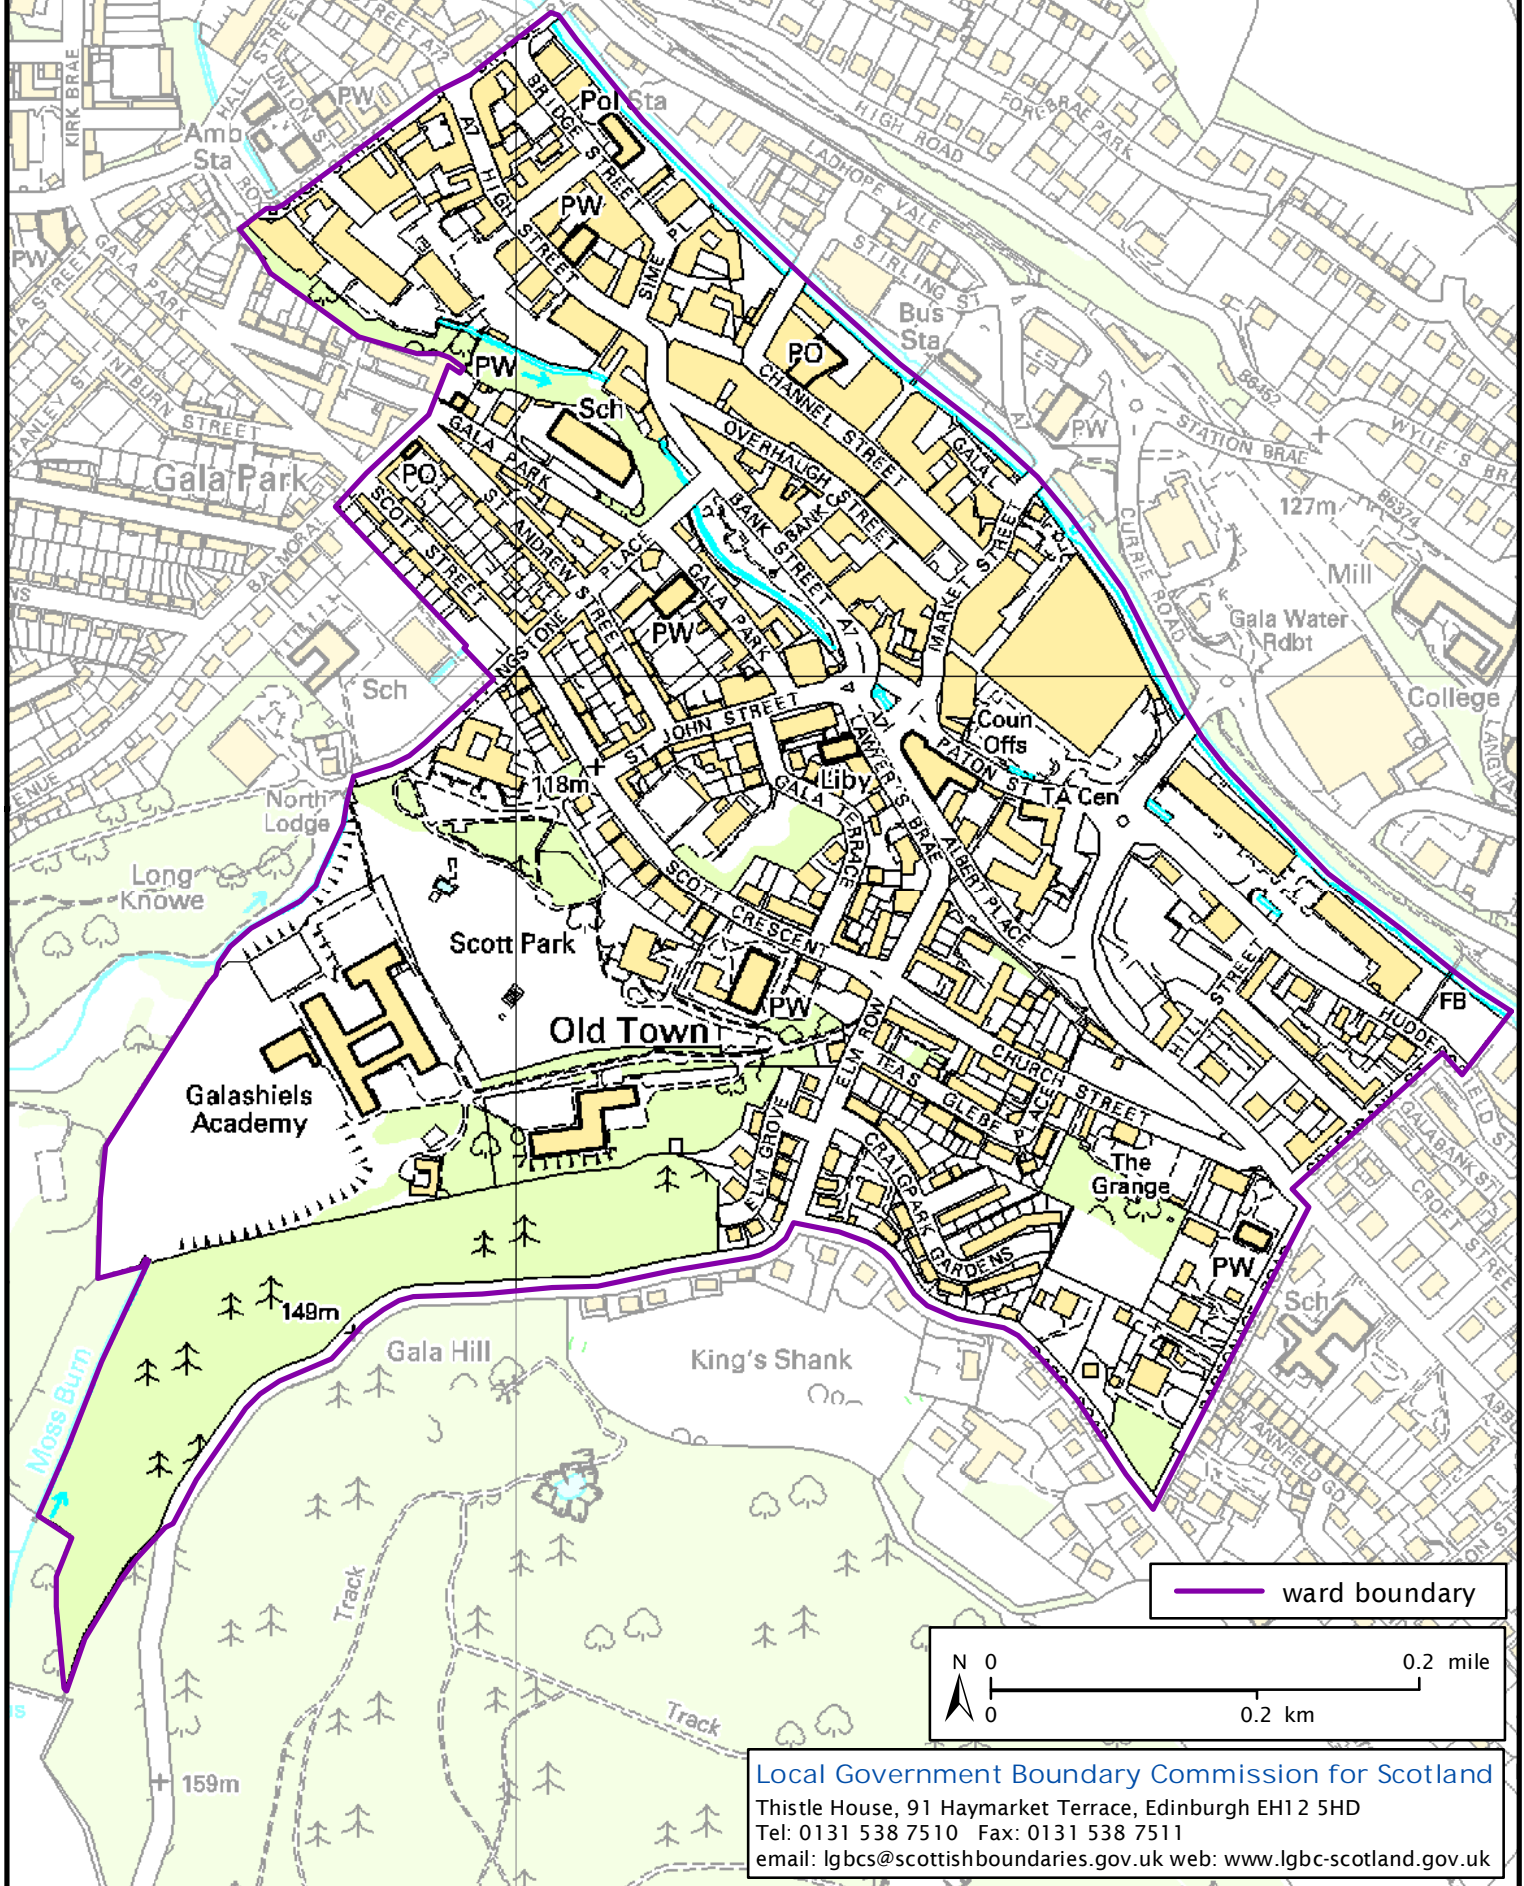

Formation electoral arrangements in 1995

Scottish Borders council area

Ward 27 - Gala Central

This map shows the ward boundary against Ordnance Survey maps from 2011 rather than maps from when the ward boundary was decided.

Crown Copyright and database right 2011. All rights reserved. Ordnance Survey licence no. 100022179

GALASHIELS

— ward boundary

Local Government Boundary Commission for Scotland
Thistle House, 91 Haymarket Terrace, Edinburgh EH1 2 5HD
Tel: 0131 538 7510 Fax: 0131 538 7511
email: lgbcsc@scottishboundaries.gov.uk web: www.lgbc-scotland.gov.uk