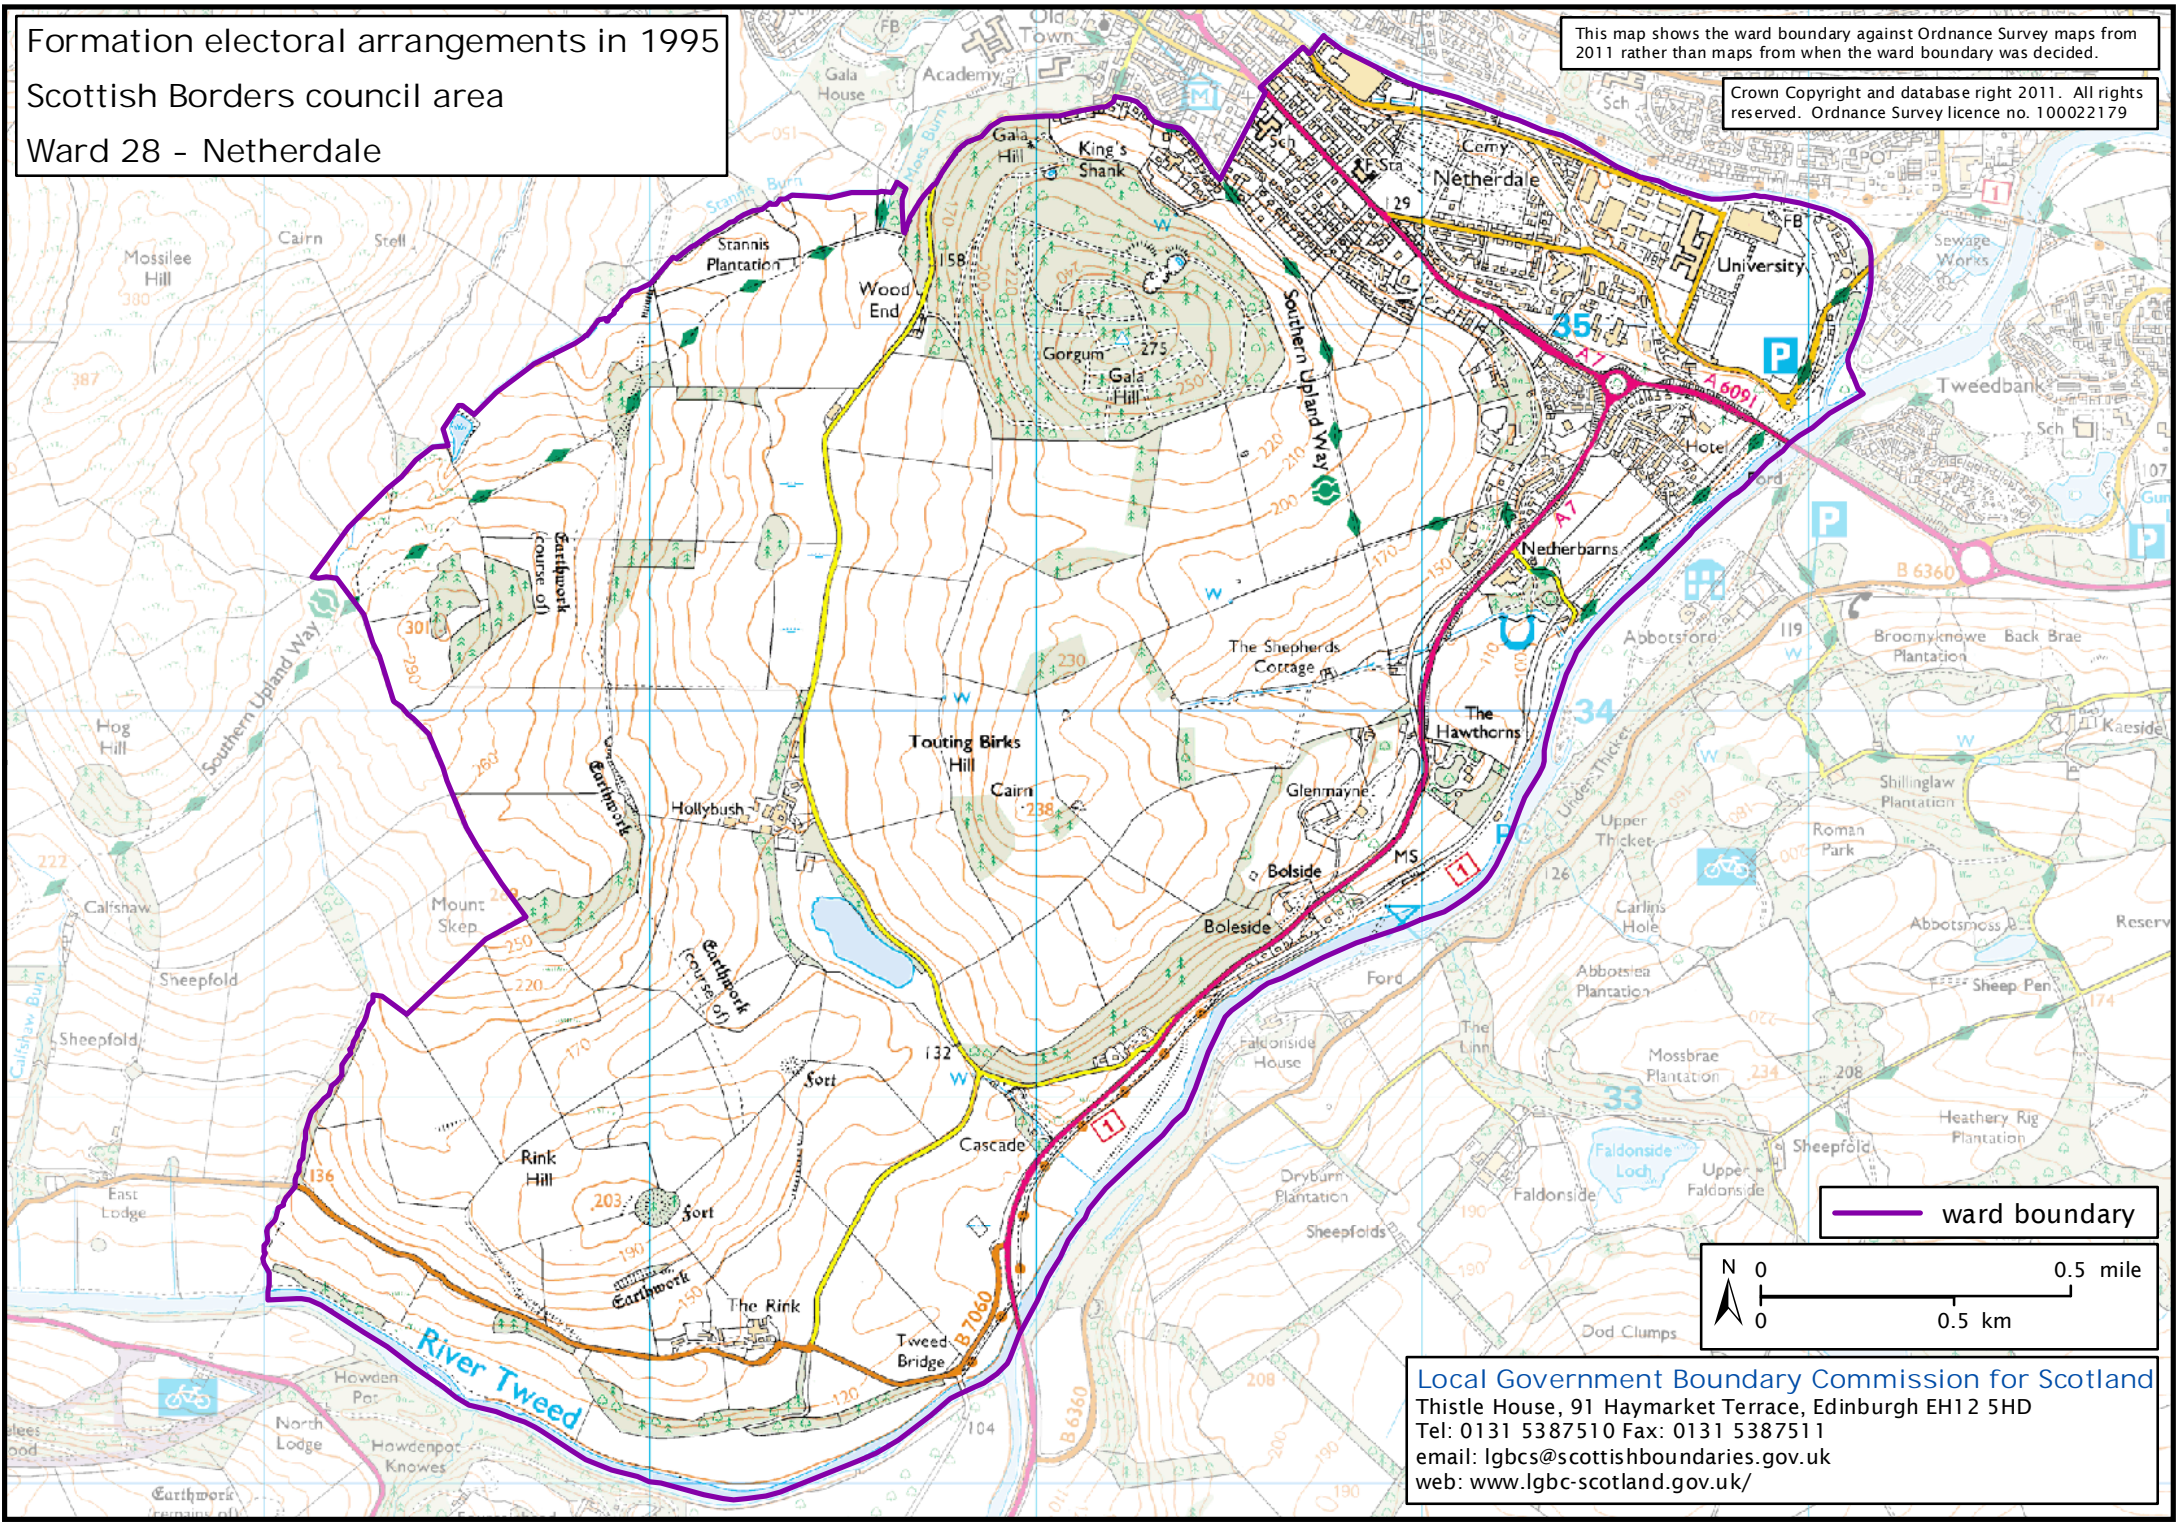

Formation electoral arrangements in 1995  
Scottish Borders council area  
Ward 28 - Netherdale

This map shows the ward boundary against Ordnance Survey maps from 2011 rather than maps from when the ward boundary was decided.

Crown Copyright and database right 2011. All rights reserved. Ordnance Survey licence no. 100022179

ward boundary

Local Government Boundary Commission for Scotland  
Thistle House, 91 Haymarket Terrace, Edinburgh EH12 5HD  
Tel: 0131 5387510 Fax: 0131 5387511  
email: lgbc@scottishboundaries.gov.uk  
web: www.lgbc-scotland.gov.uk/