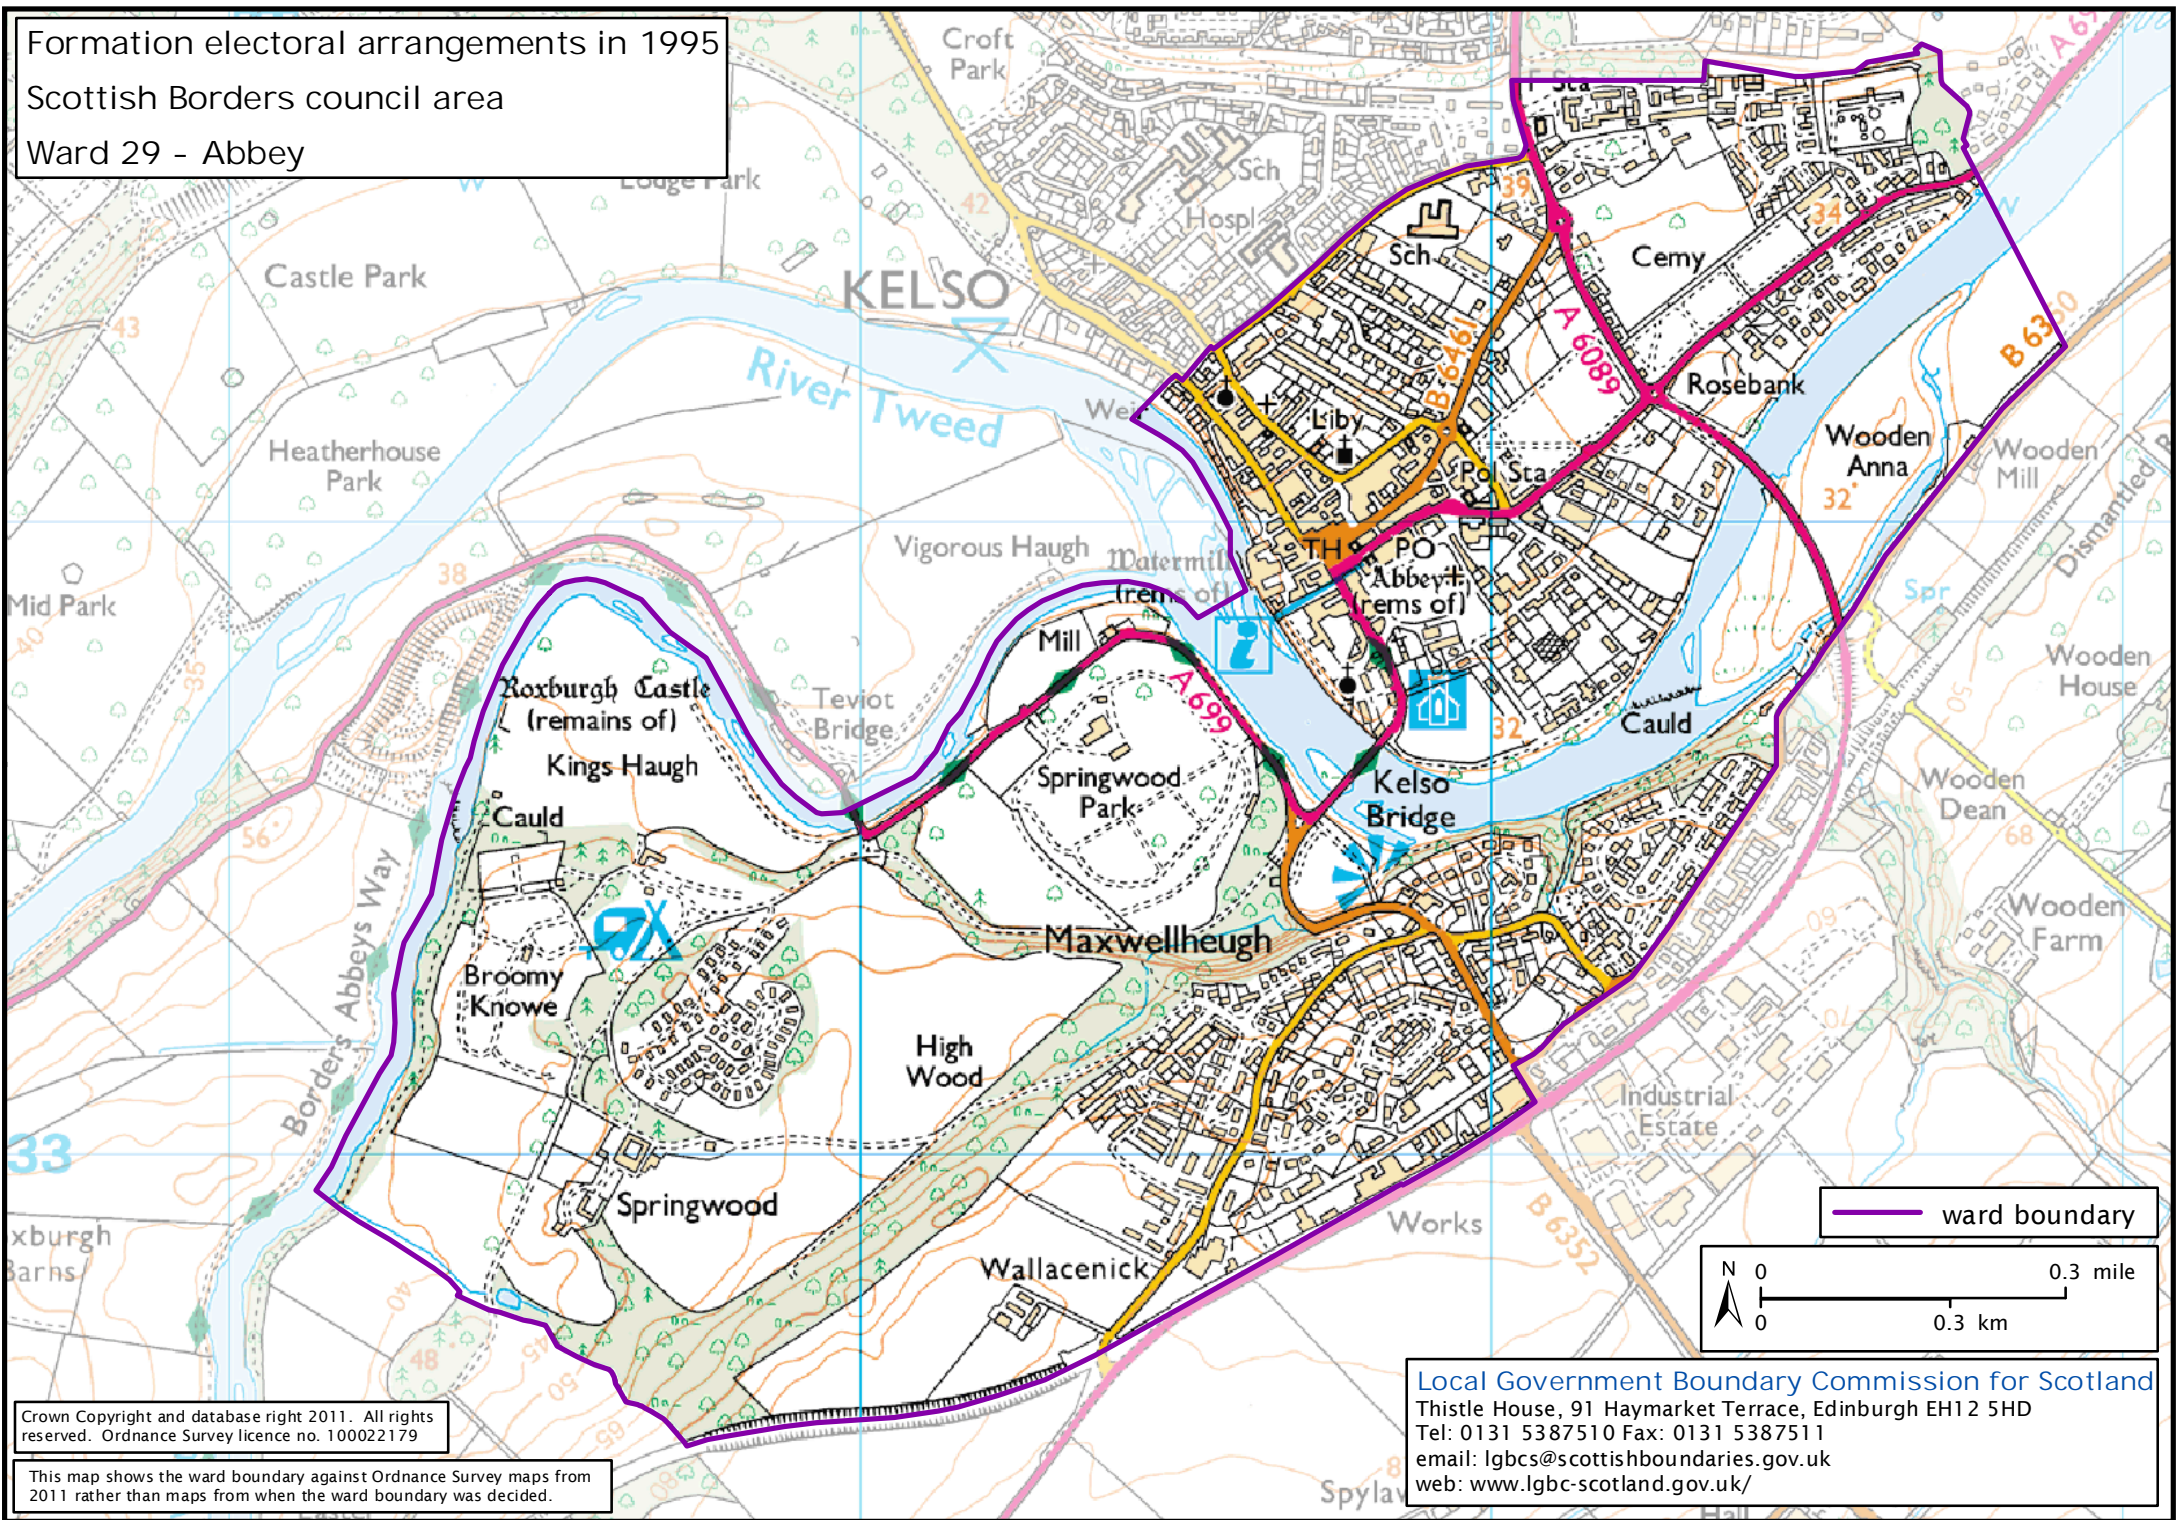

Formation electoral arrangements in 1995  
Scottish Borders council area  
Ward 29 - Abbey

— ward boundary

Crown Copyright and database right 2011. All rights reserved. Ordnance Survey licence no. 100022179

This map shows the ward boundary against Ordnance Survey maps from 2011 rather than maps from when the ward boundary was decided.

Local Government Boundary Commission for Scotland  
Thistle House, 91 Haymarket Terrace, Edinburgh EH12 5HD  
Tel: 0131 5387510 Fax: 0131 5387511  
email: lgbc@scottishboundaries.gov.uk  
web: www.lgbc-scotland.gov.uk/