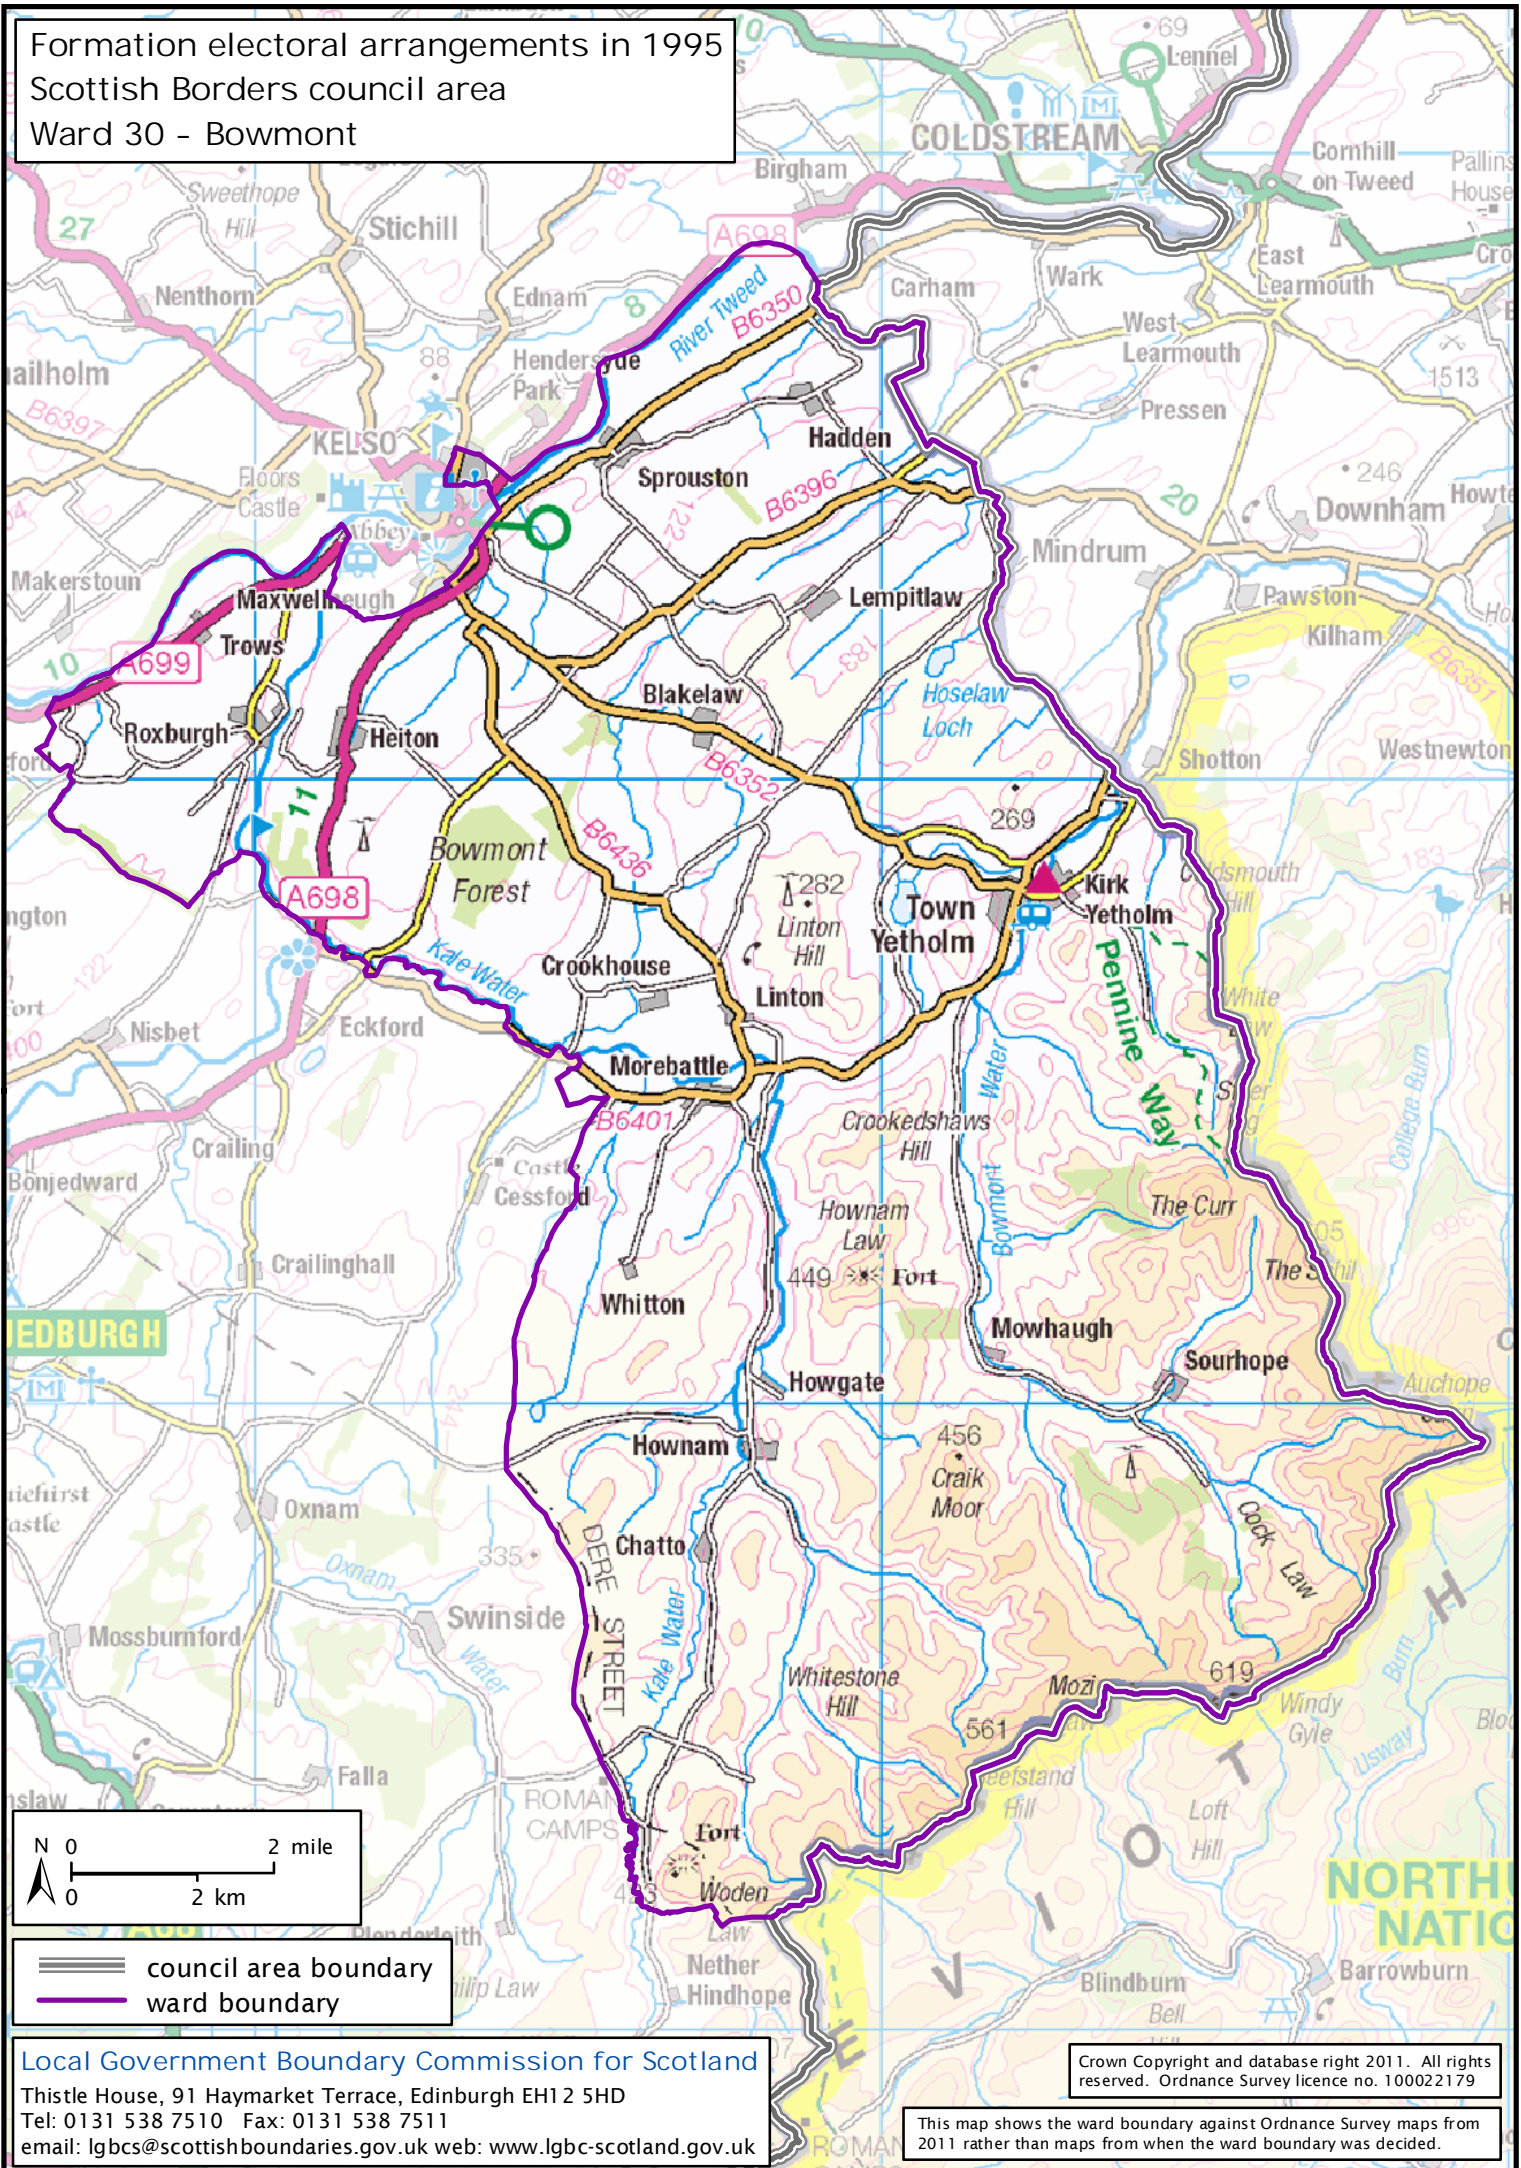

Formation electoral arrangements in 1995  
 Scottish Borders council area  
 Ward 30 - Bowmont

 council area boundary  
 ward boundary

Local Government Boundary Commission for Scotland  
 Thistle House, 91 Haymarket Terrace, Edinburgh EH1 2 HD  
 Tel: 0131 538 7510 Fax: 0131 538 7511  
 email: lgbc@scottishboundaries.gov.uk web: www.lgbc-scotland.gov.uk

Crown Copyright and database right 2011. All rights reserved. Ordnance Survey licence no. 100022179

This map shows the ward boundary against Ordnance Survey maps from 2011 rather than maps from when the ward boundary was decided.