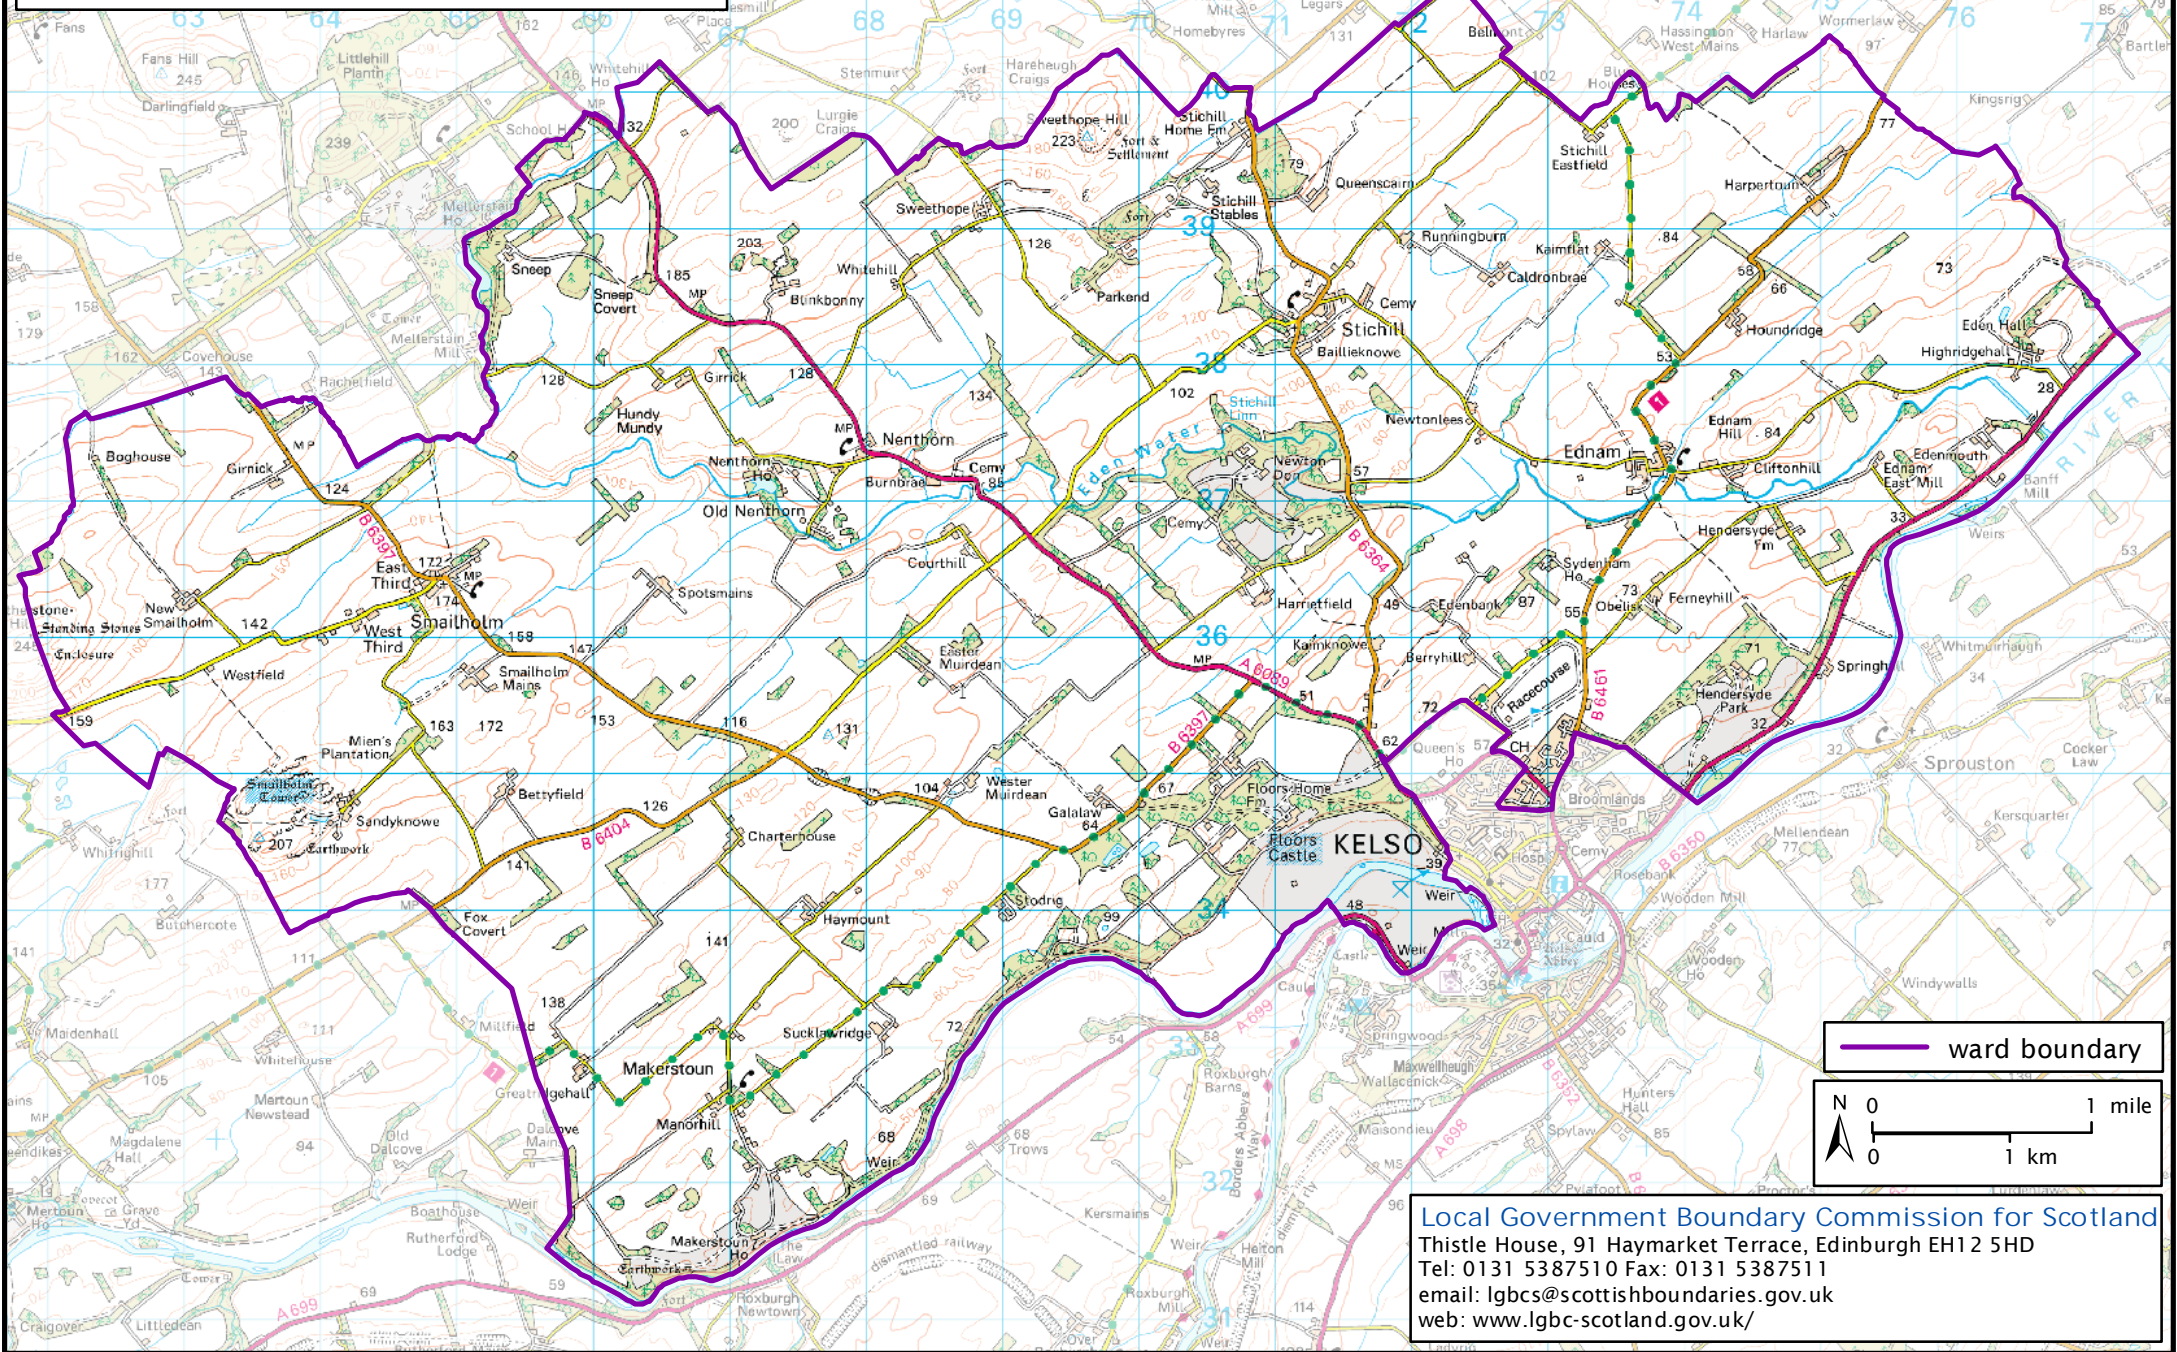

Formation electoral arrangements in 1995

Scottish Borders council area

Ward 31 - Floors

This map shows the ward boundary against Ordnance Survey maps from 2011 rather than maps from when the ward boundary was decided.

Crown Copyright and database right 2011. All rights reserved. Ordnance Survey licence no. 10002179

Local Government Boundary Commission for Scotland
Thistle House, 91 Haymarket Terrace, Edinburgh EH12 5HD
Tel: 0131 5387510 Fax: 0131 5387511
email: lgbc@scottishboundaries.gov.uk
web: www.lgbc-scotland.gov.uk/