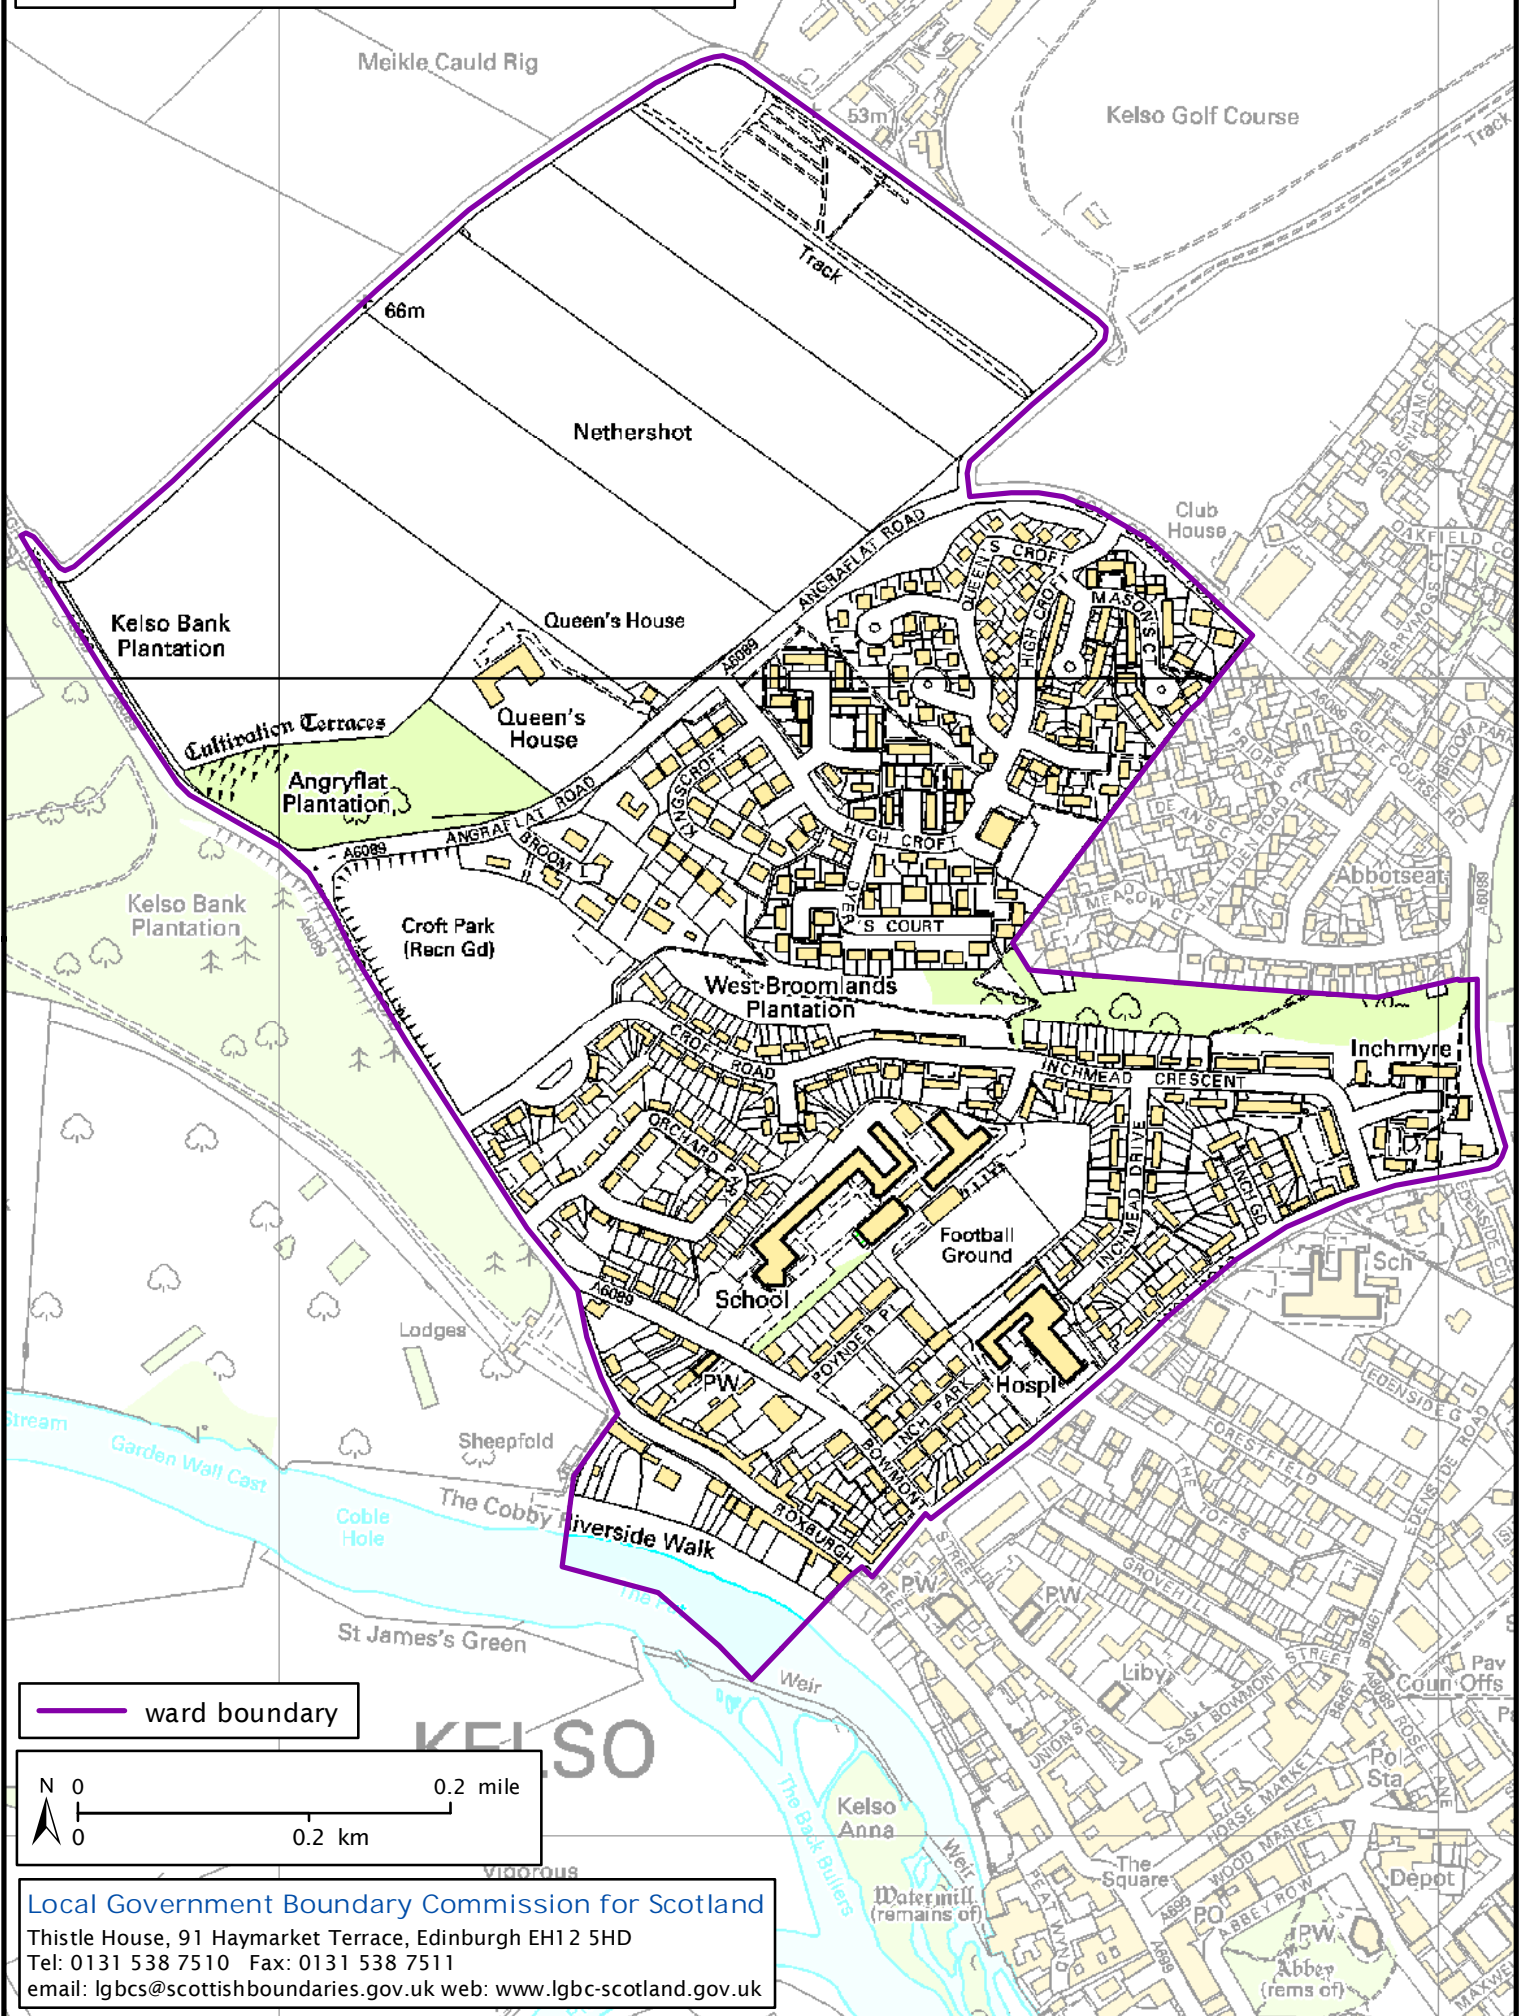

Formation electoral arrangements in 1995  
 Scottish Borders council area  
 Ward 32 - Croft

This map shows the ward boundary against Ordnance Survey maps from 2011 rather than maps from when the ward boundary was decided.

Crown Copyright and database right 2011. All rights reserved. Ordnance Survey licence no. 10002179

— ward boundary

Local Government Boundary Commission for Scotland  
 Thistle House, 91 Haymarket Terrace, Edinburgh EH12 5HD  
 Tel: 0131 538 7510 Fax: 0131 538 7511  
 email: lgbc@scottishboundaries.gov.uk web: www.lgbc-scotland.gov.uk