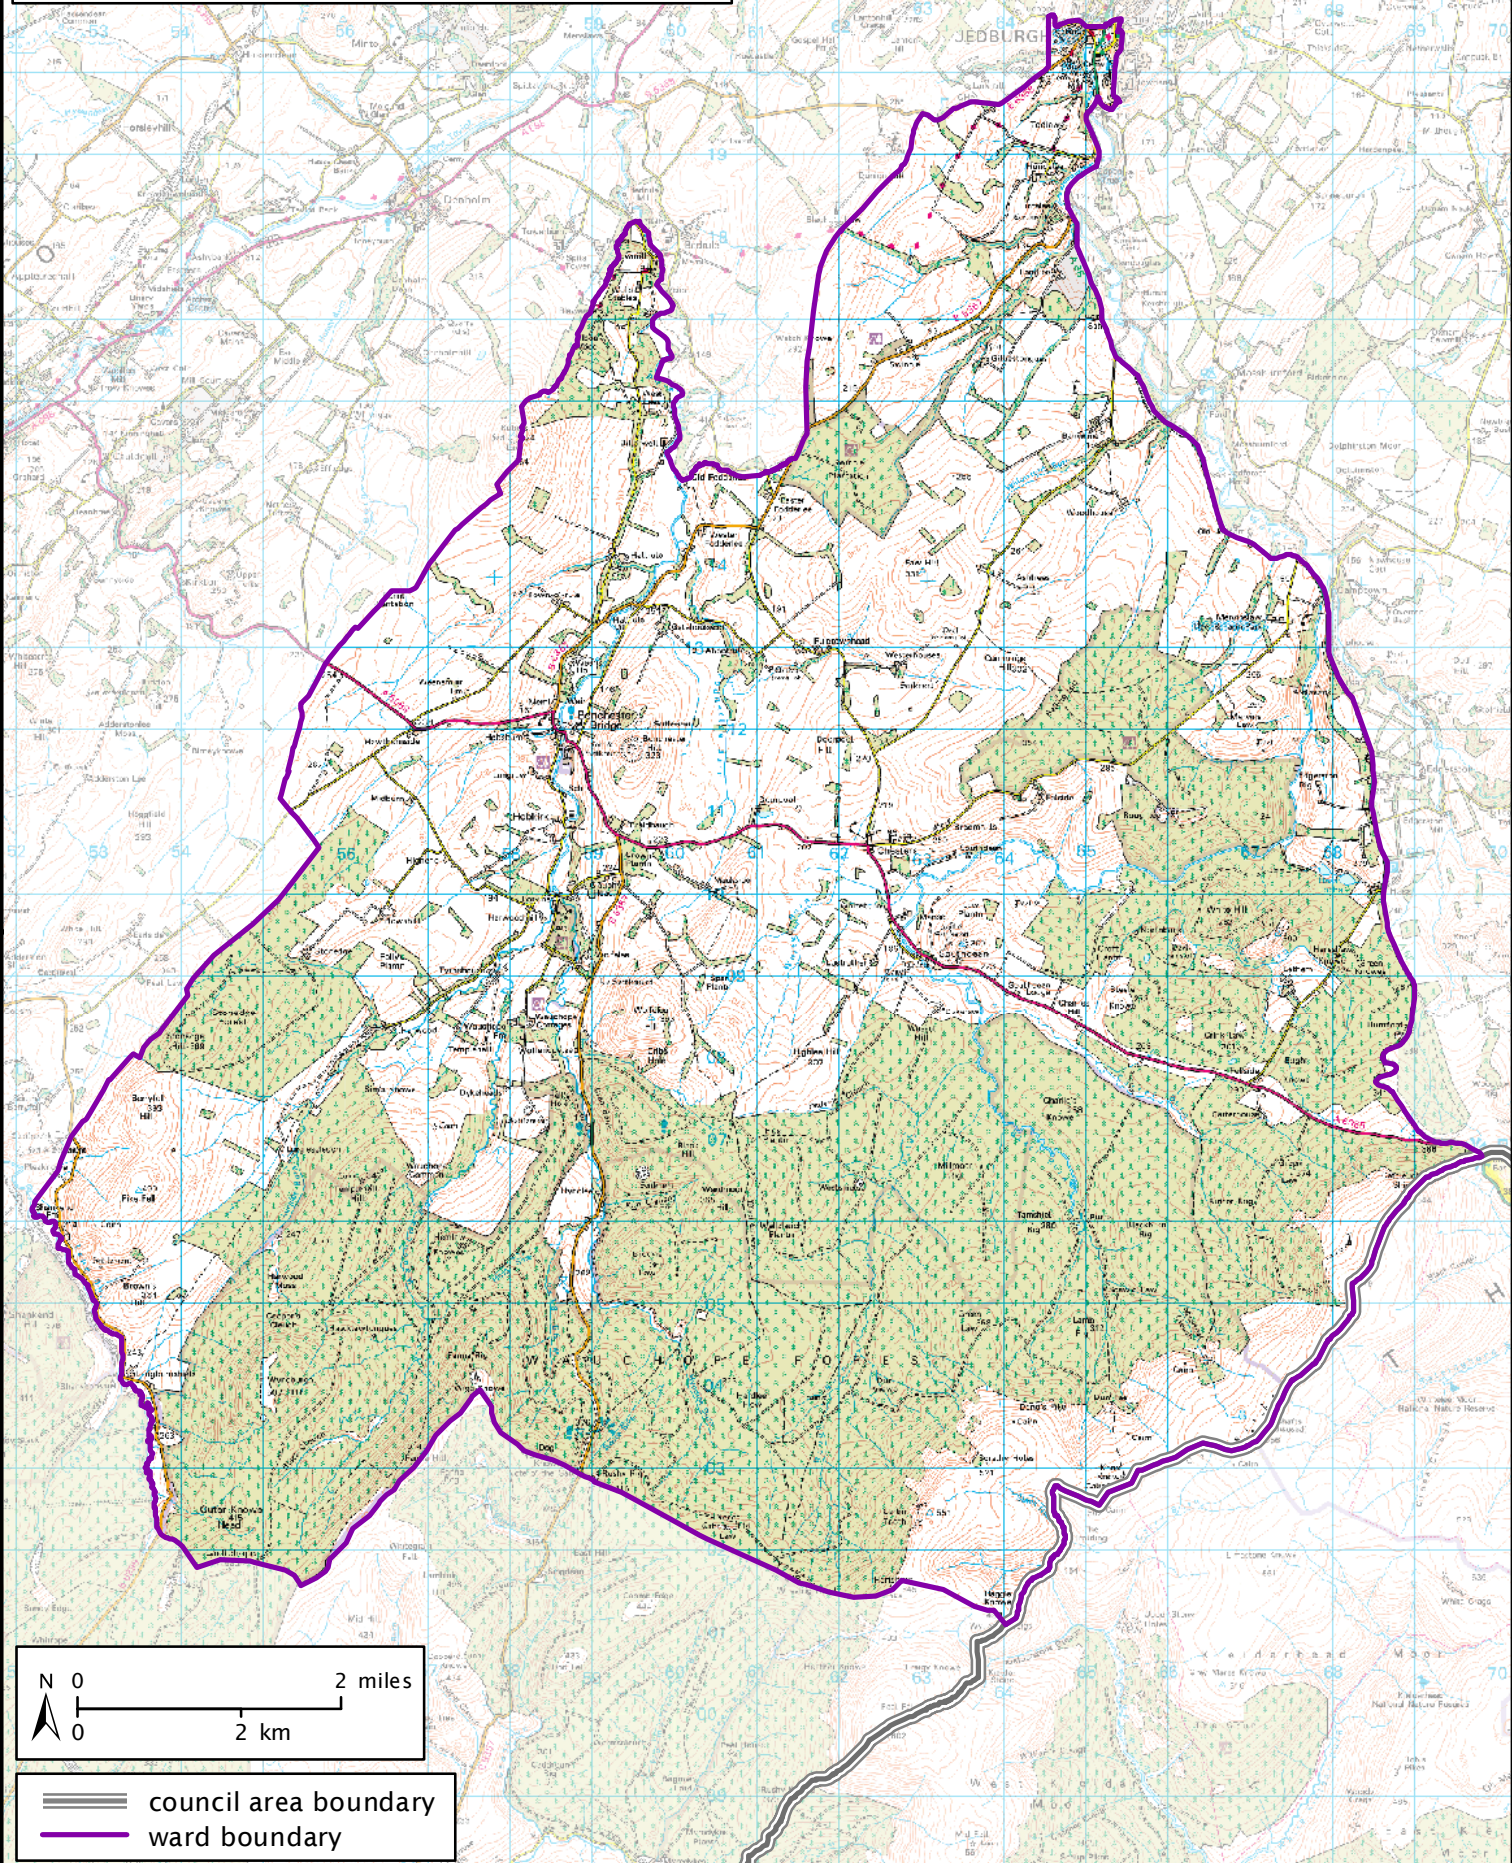

Formation electoral arrangements in 1995
Scottish Borders council area
Ward 35 - Southdean

==== council area boundary
— ward boundary

Local Government Boundary Commission for Scotland
Thistle House, 91 Haymarket Terrace, Edinburgh EH12 5HD
Tel: 0131 538 7510 Fax: 0131 538 7511
email: lgbc@scottishboundaries.gov.uk web: www.lgbc-scotland.gov.uk

Crown Copyright and database right 2011. All rights reserved. Ordnance Survey licence no. 100022179

This map shows the ward boundary against Ordnance Survey maps from 2011 rather than maps from when the ward boundary was decided.