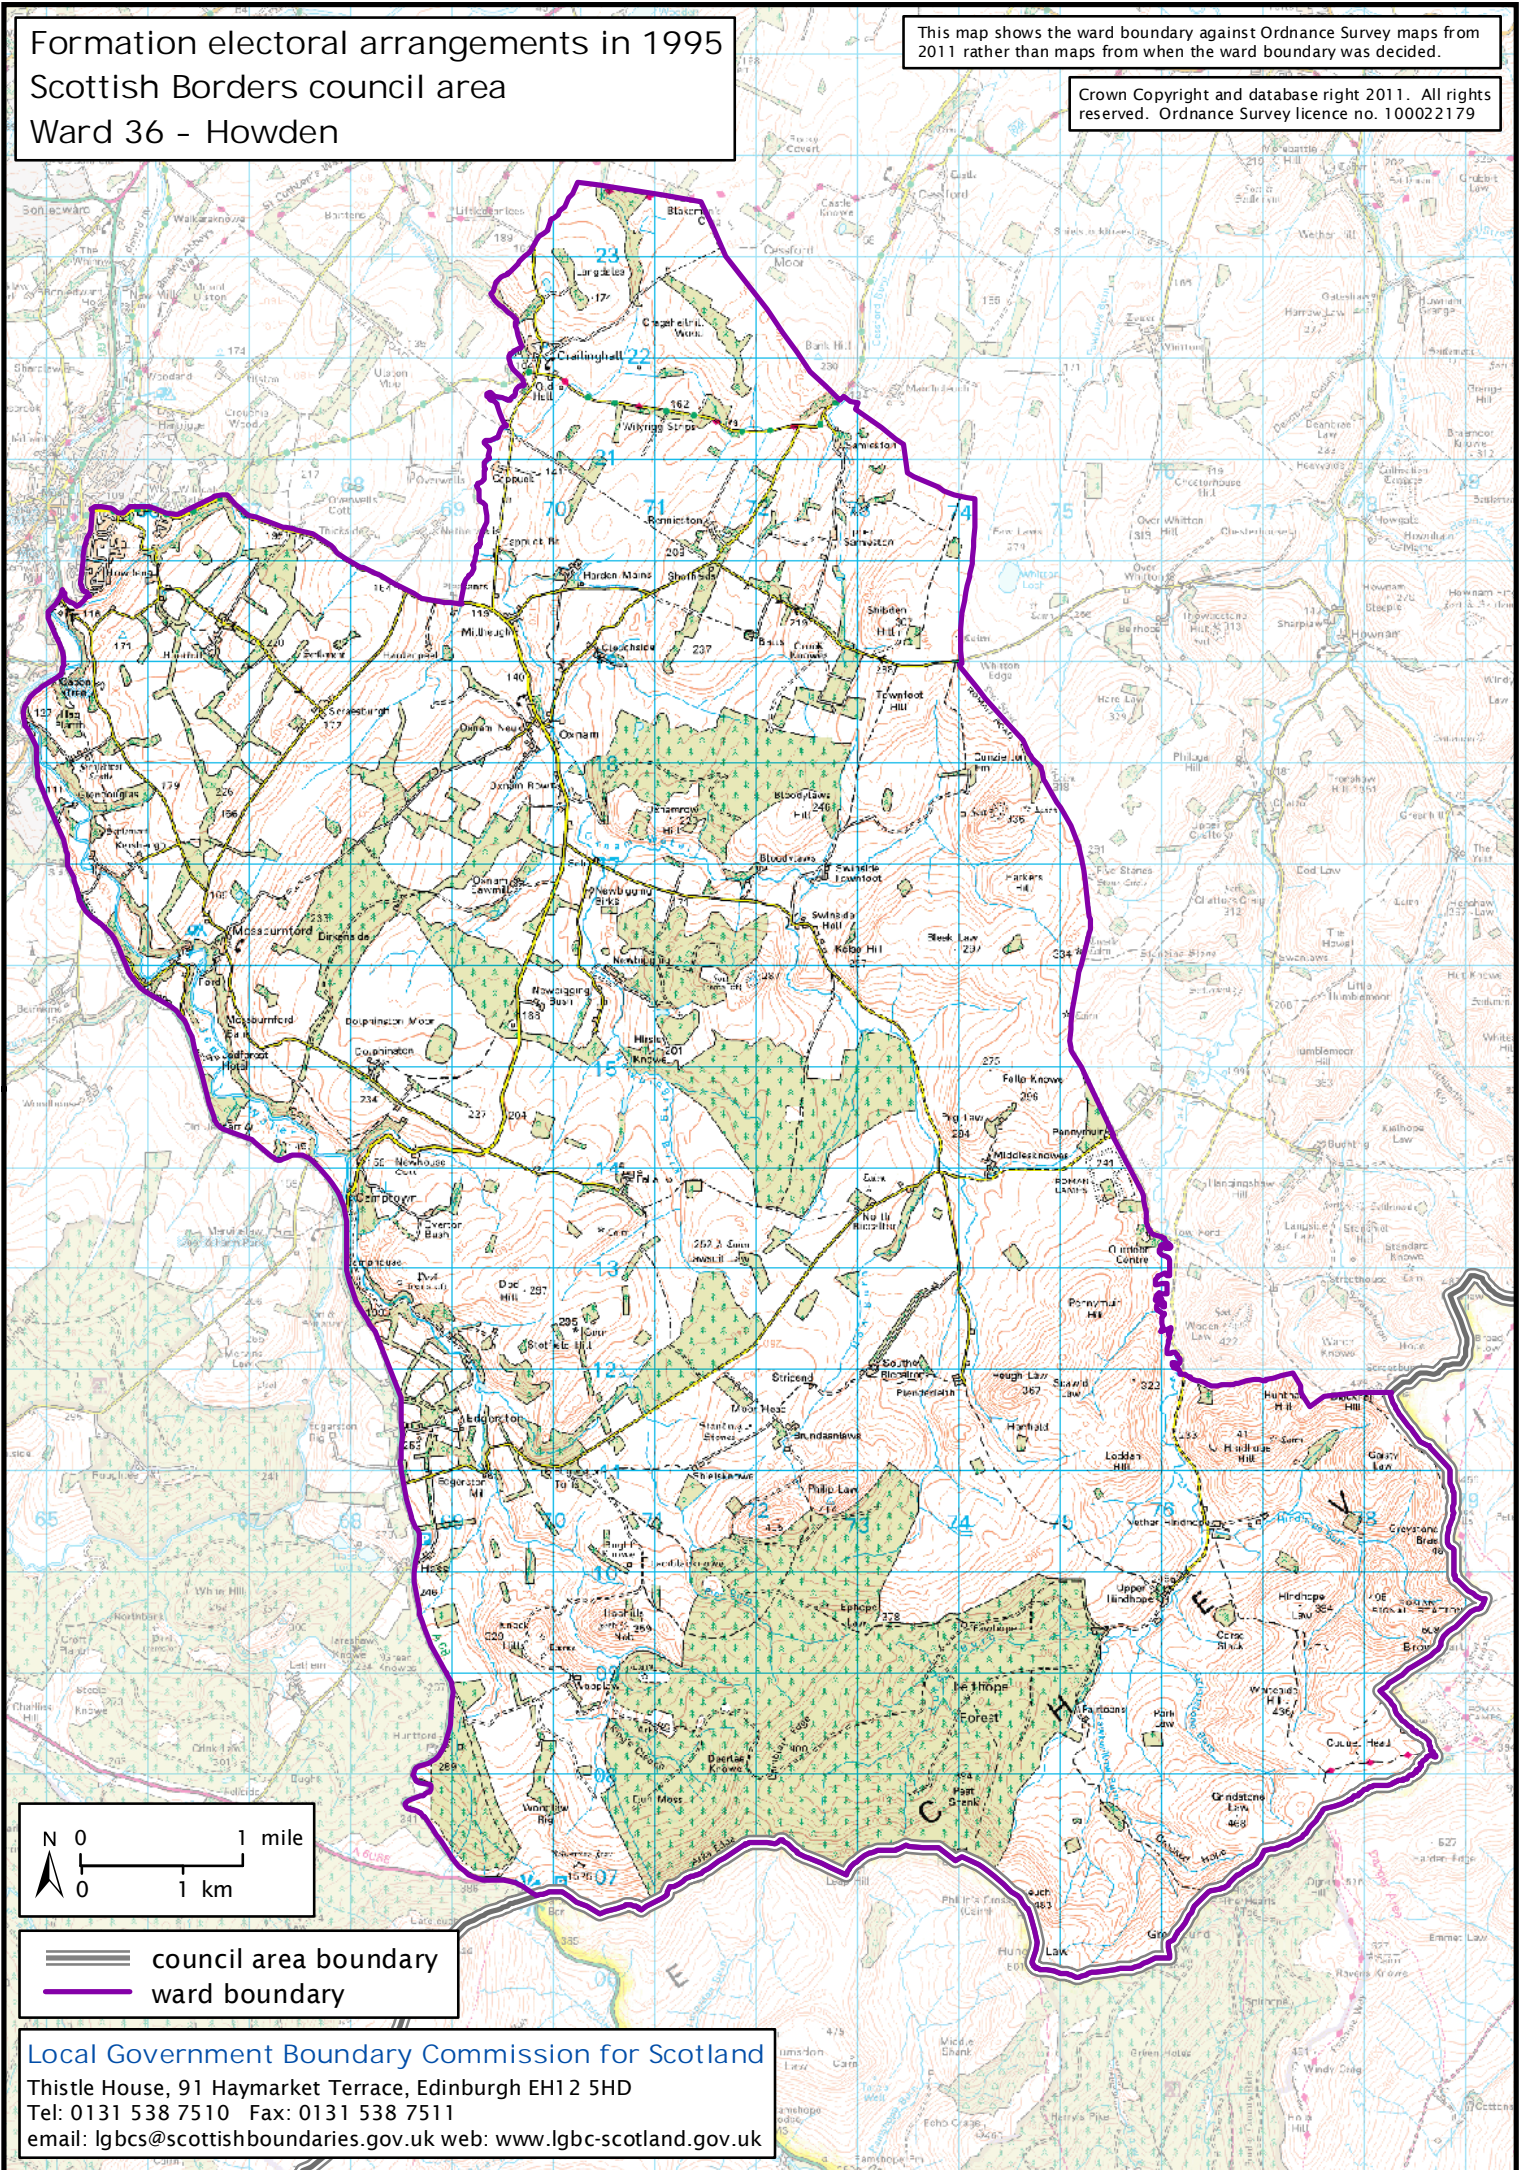

Formation electoral arrangements in 1995  
Scottish Borders council area  
Ward 36 - Howden

This map shows the ward boundary against Ordnance Survey maps from 2011 rather than maps from when the ward boundary was decided.

Crown Copyright and database right 2011. All rights reserved. Ordnance Survey licence no. 10002179

Local Government Boundary Commission for Scotland  
Thistle House, 91 Haymarket Terrace, Edinburgh EH12 5HD  
Tel: 0131 538 7510 Fax: 0131 538 7511  
email: lgbc@scottishboundaries.gov.uk web: www.lgbc-scotland.gov.uk