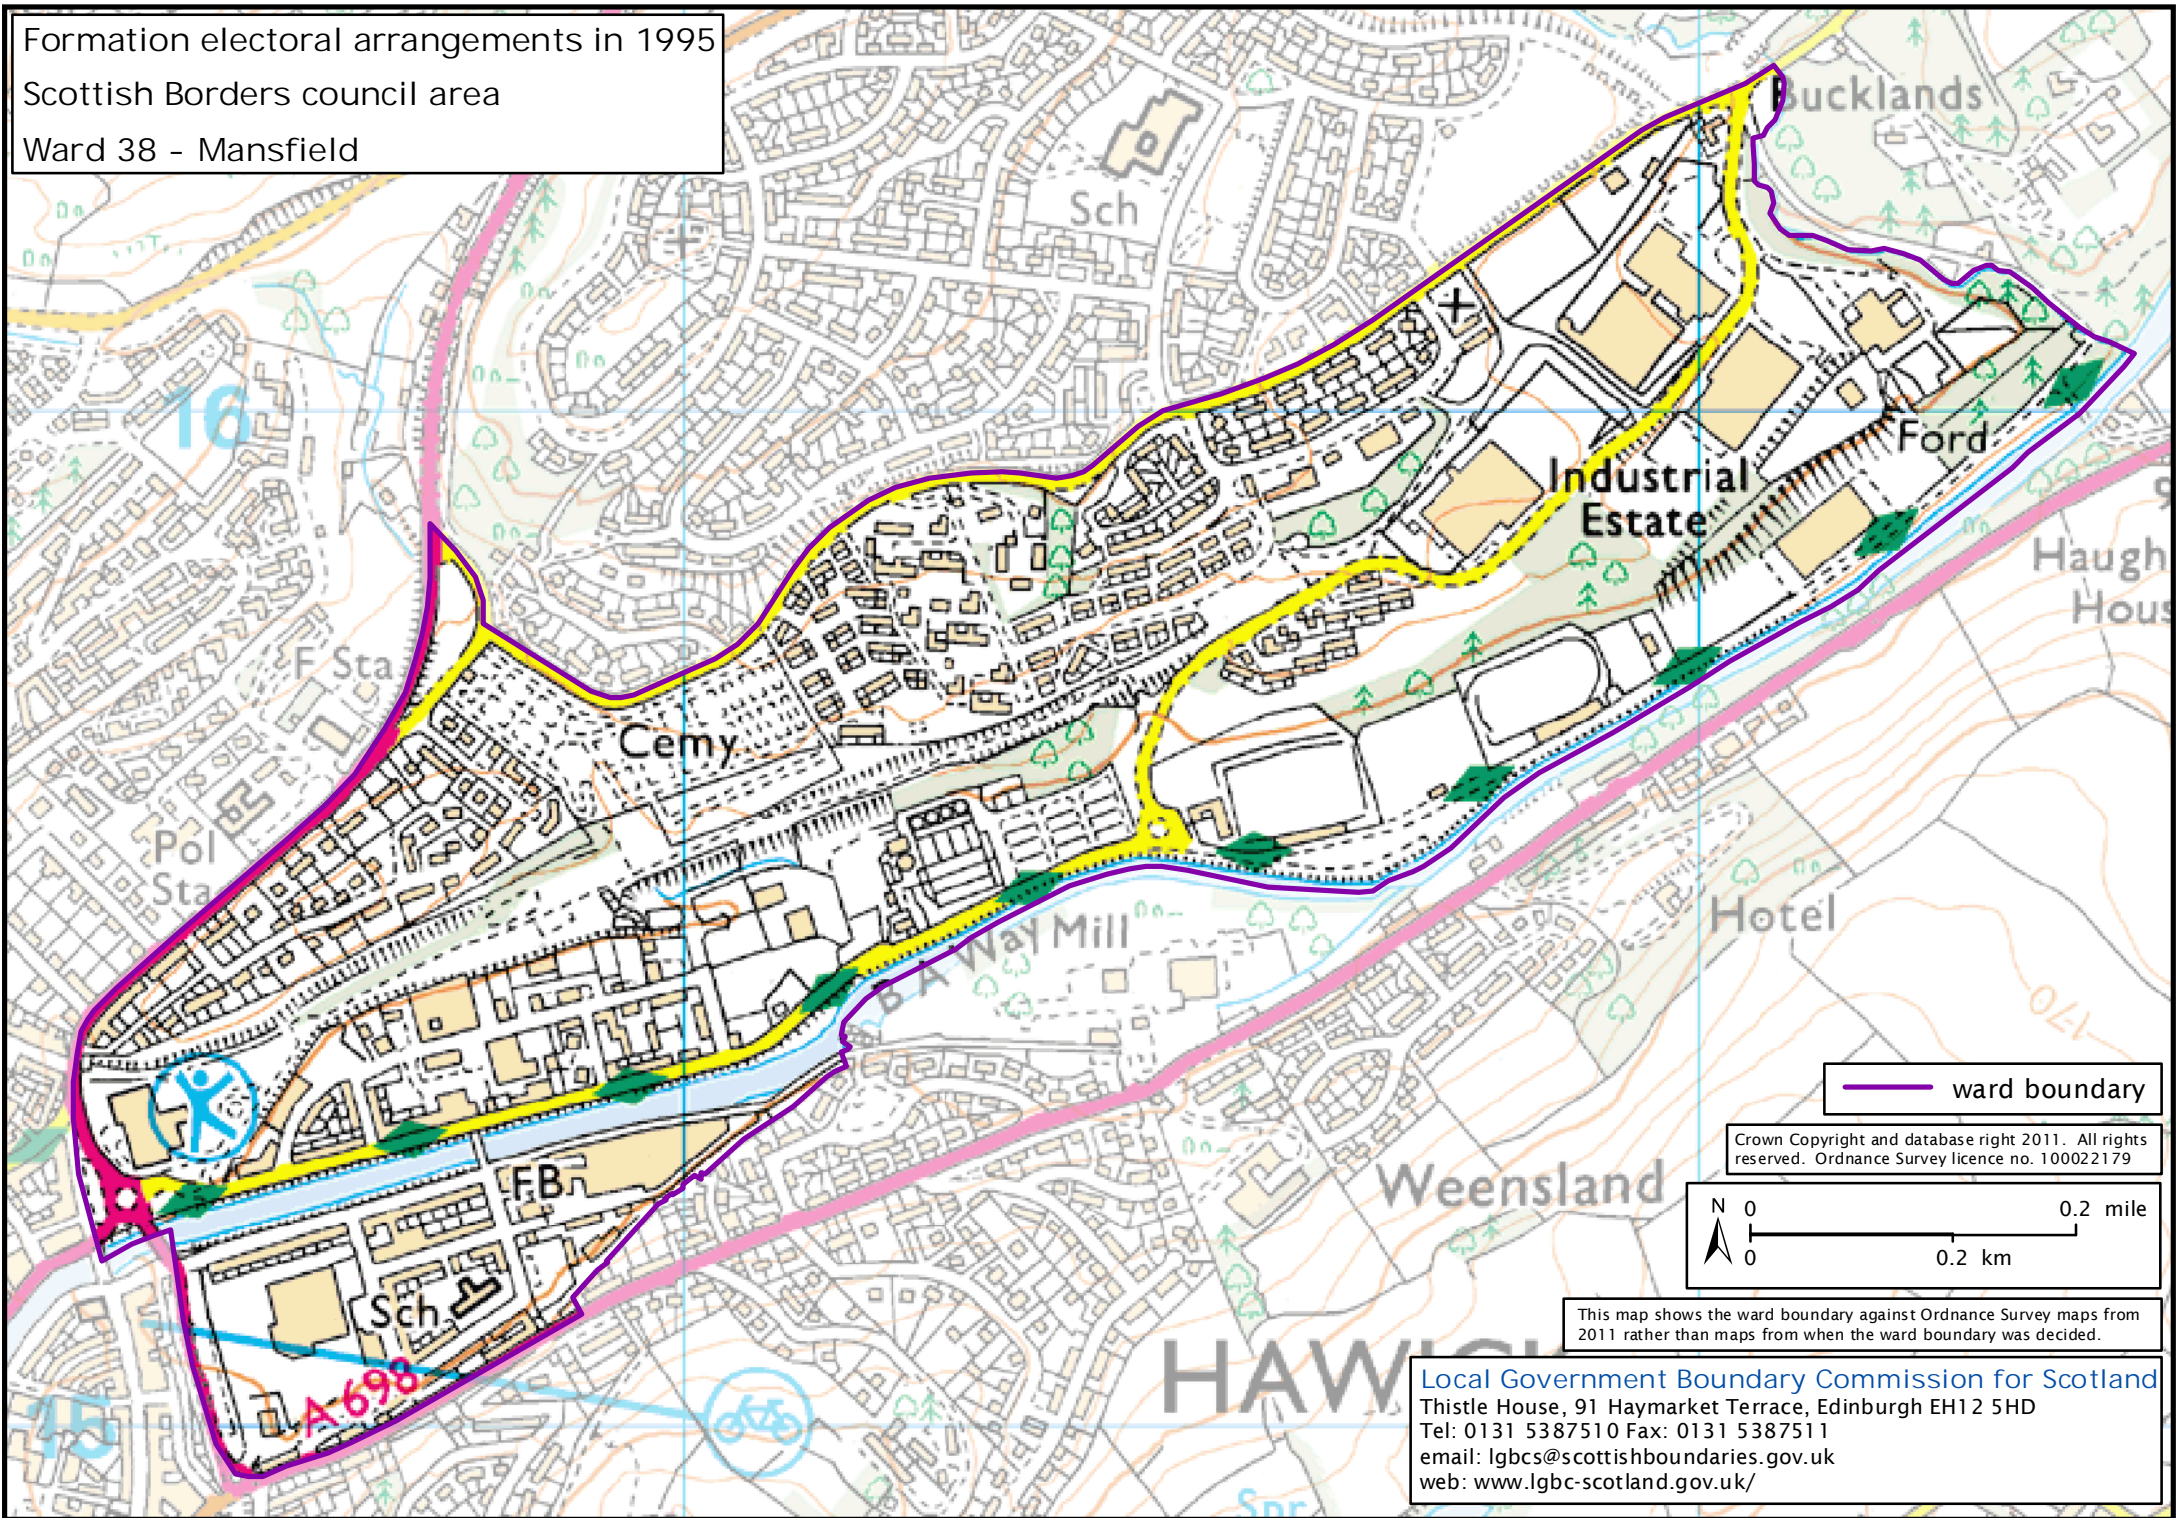

Formation electoral arrangements in 1995
Scottish Borders council area
Ward 38 - Mansfield

ward boundary

Crown Copyright and database right 2011. All rights reserved. Ordnance Survey licence no. 100022179

This map shows the ward boundary against Ordnance Survey maps from 2011 rather than maps from when the ward boundary was decided.

Local Government Boundary Commission for Scotland
Thistle House, 91 Haymarket Terrace, Edinburgh EH12 5HD
Tel: 0131 5387510 Fax: 0131 5387511
email: lgbc@scottishboundaries.gov.uk
web: www.lgbc-scotland.gov.uk/