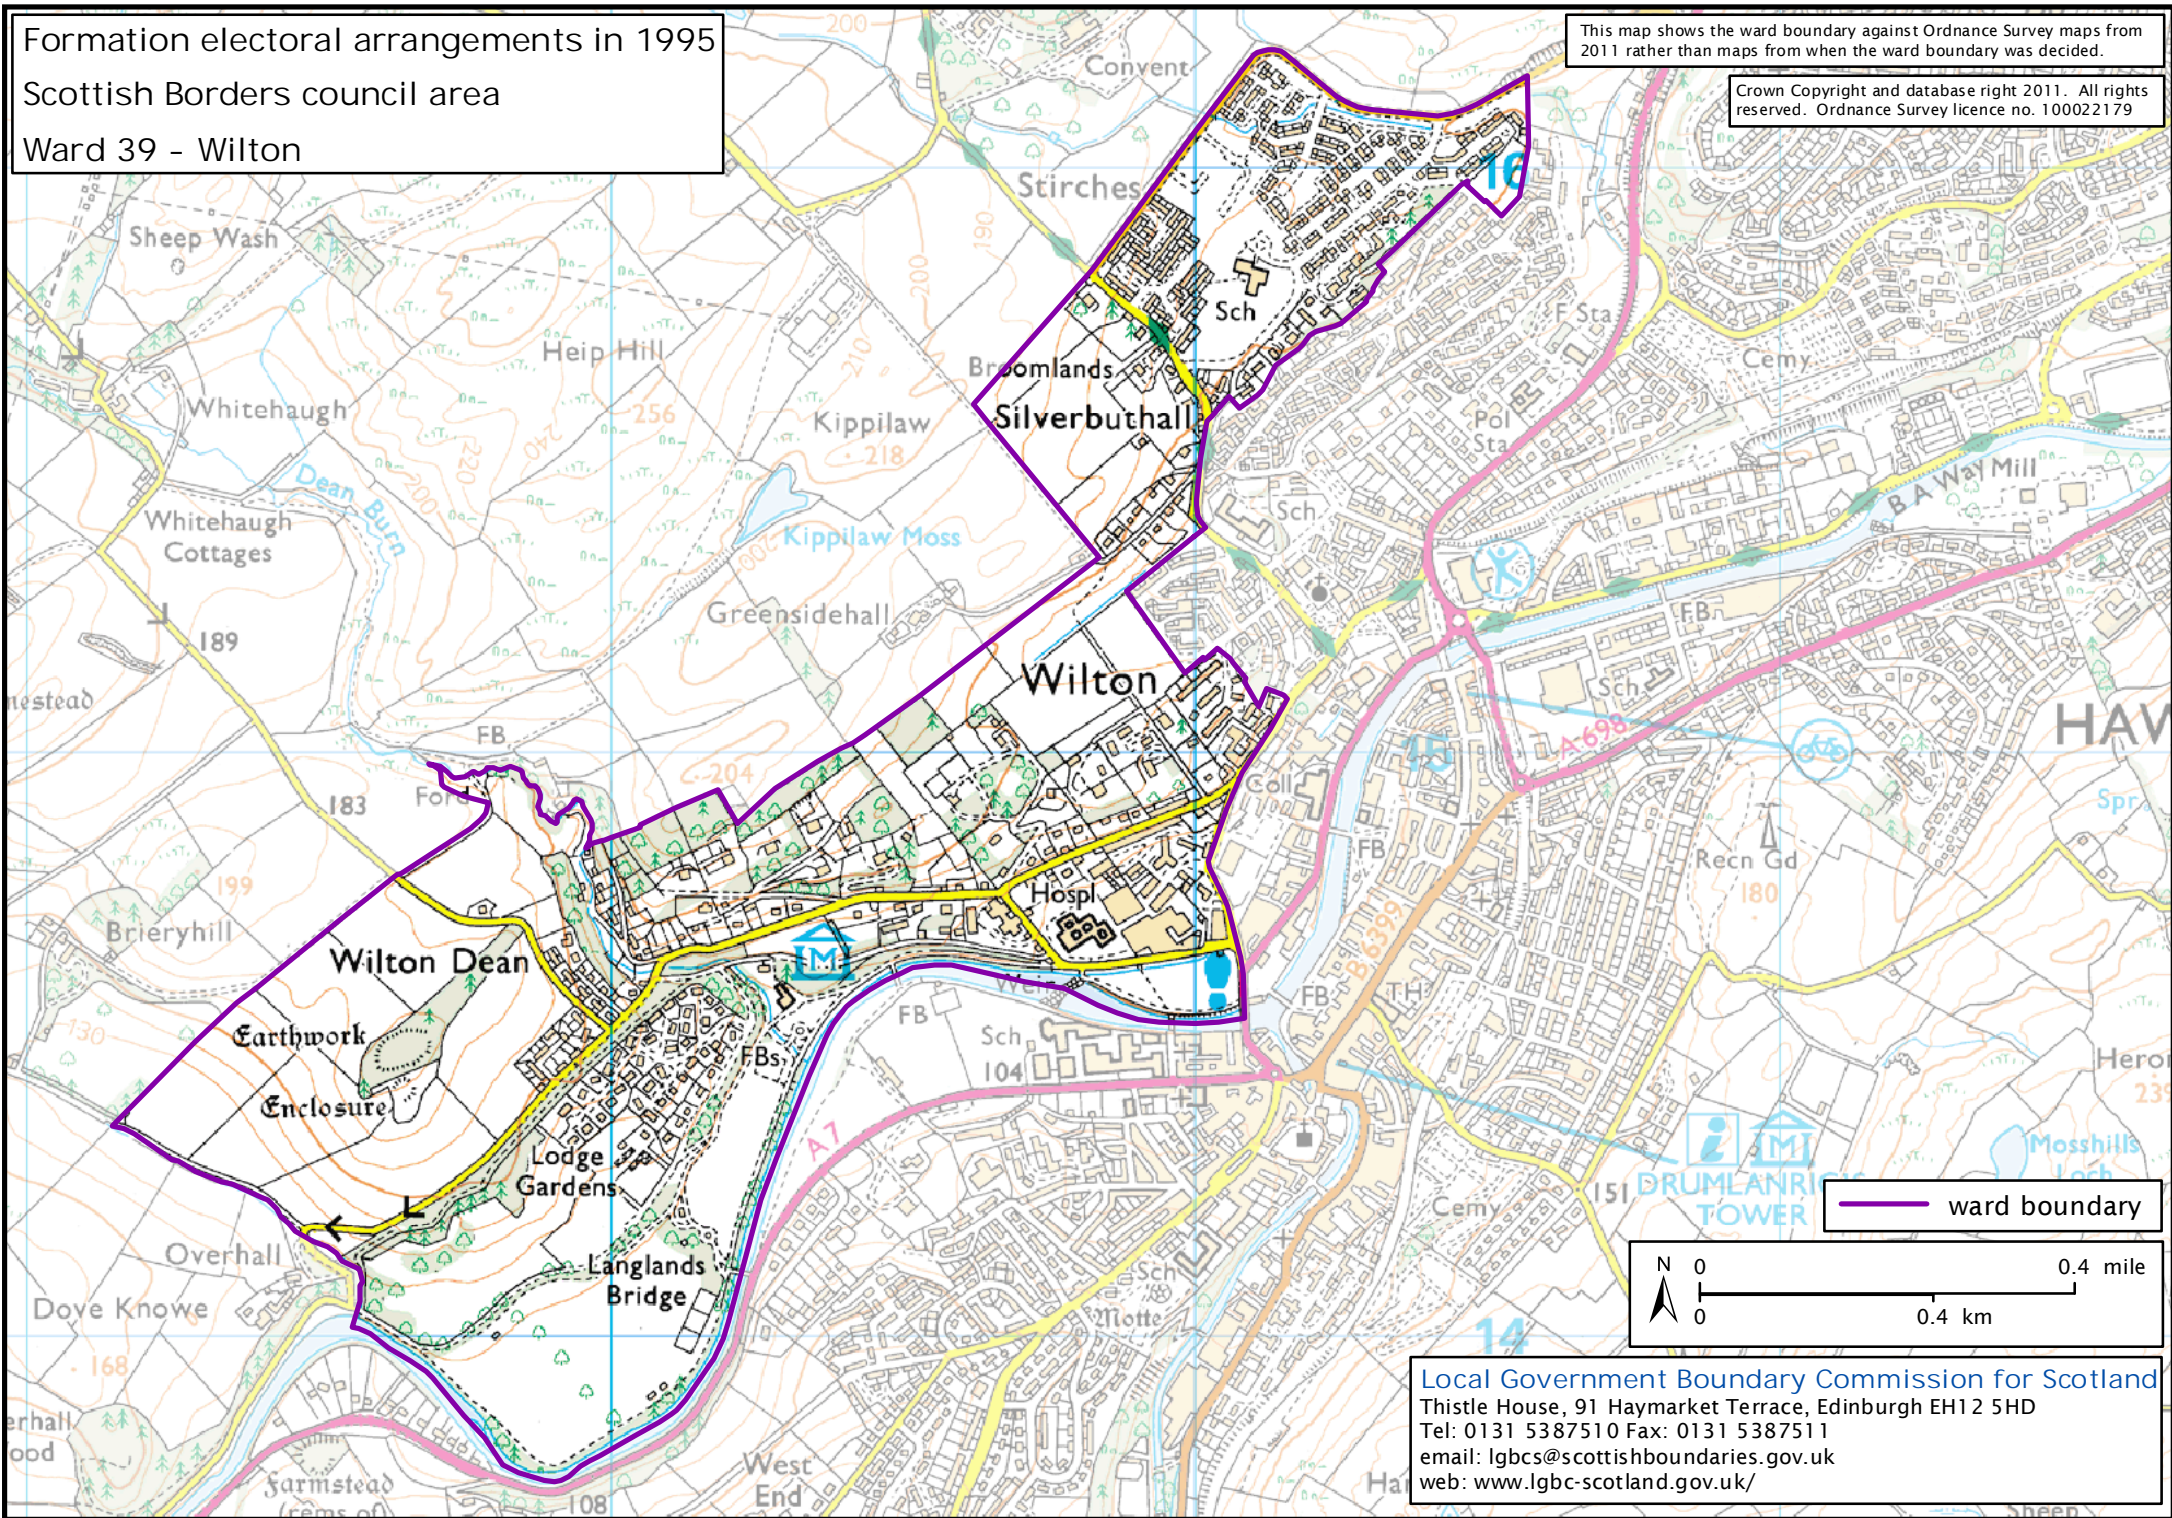

Formation electoral arrangements in 1995
Scottish Borders council area
Ward 39 - Wilton

This map shows the ward boundary against Ordnance Survey maps from 2011 rather than maps from when the ward boundary was decided.

Crown Copyright and database right 2011. All rights reserved. Ordnance Survey licence no. 10002179

ward boundary

Local Government Boundary Commission for Scotland
Thistle House, 91 Haymarket Terrace, Edinburgh EH12 5HD
Tel: 0131 5387510 Fax: 0131 5387511
email: lgbc@scottishboundaries.gov.uk
web: www.lgbc-scotland.gov.uk/