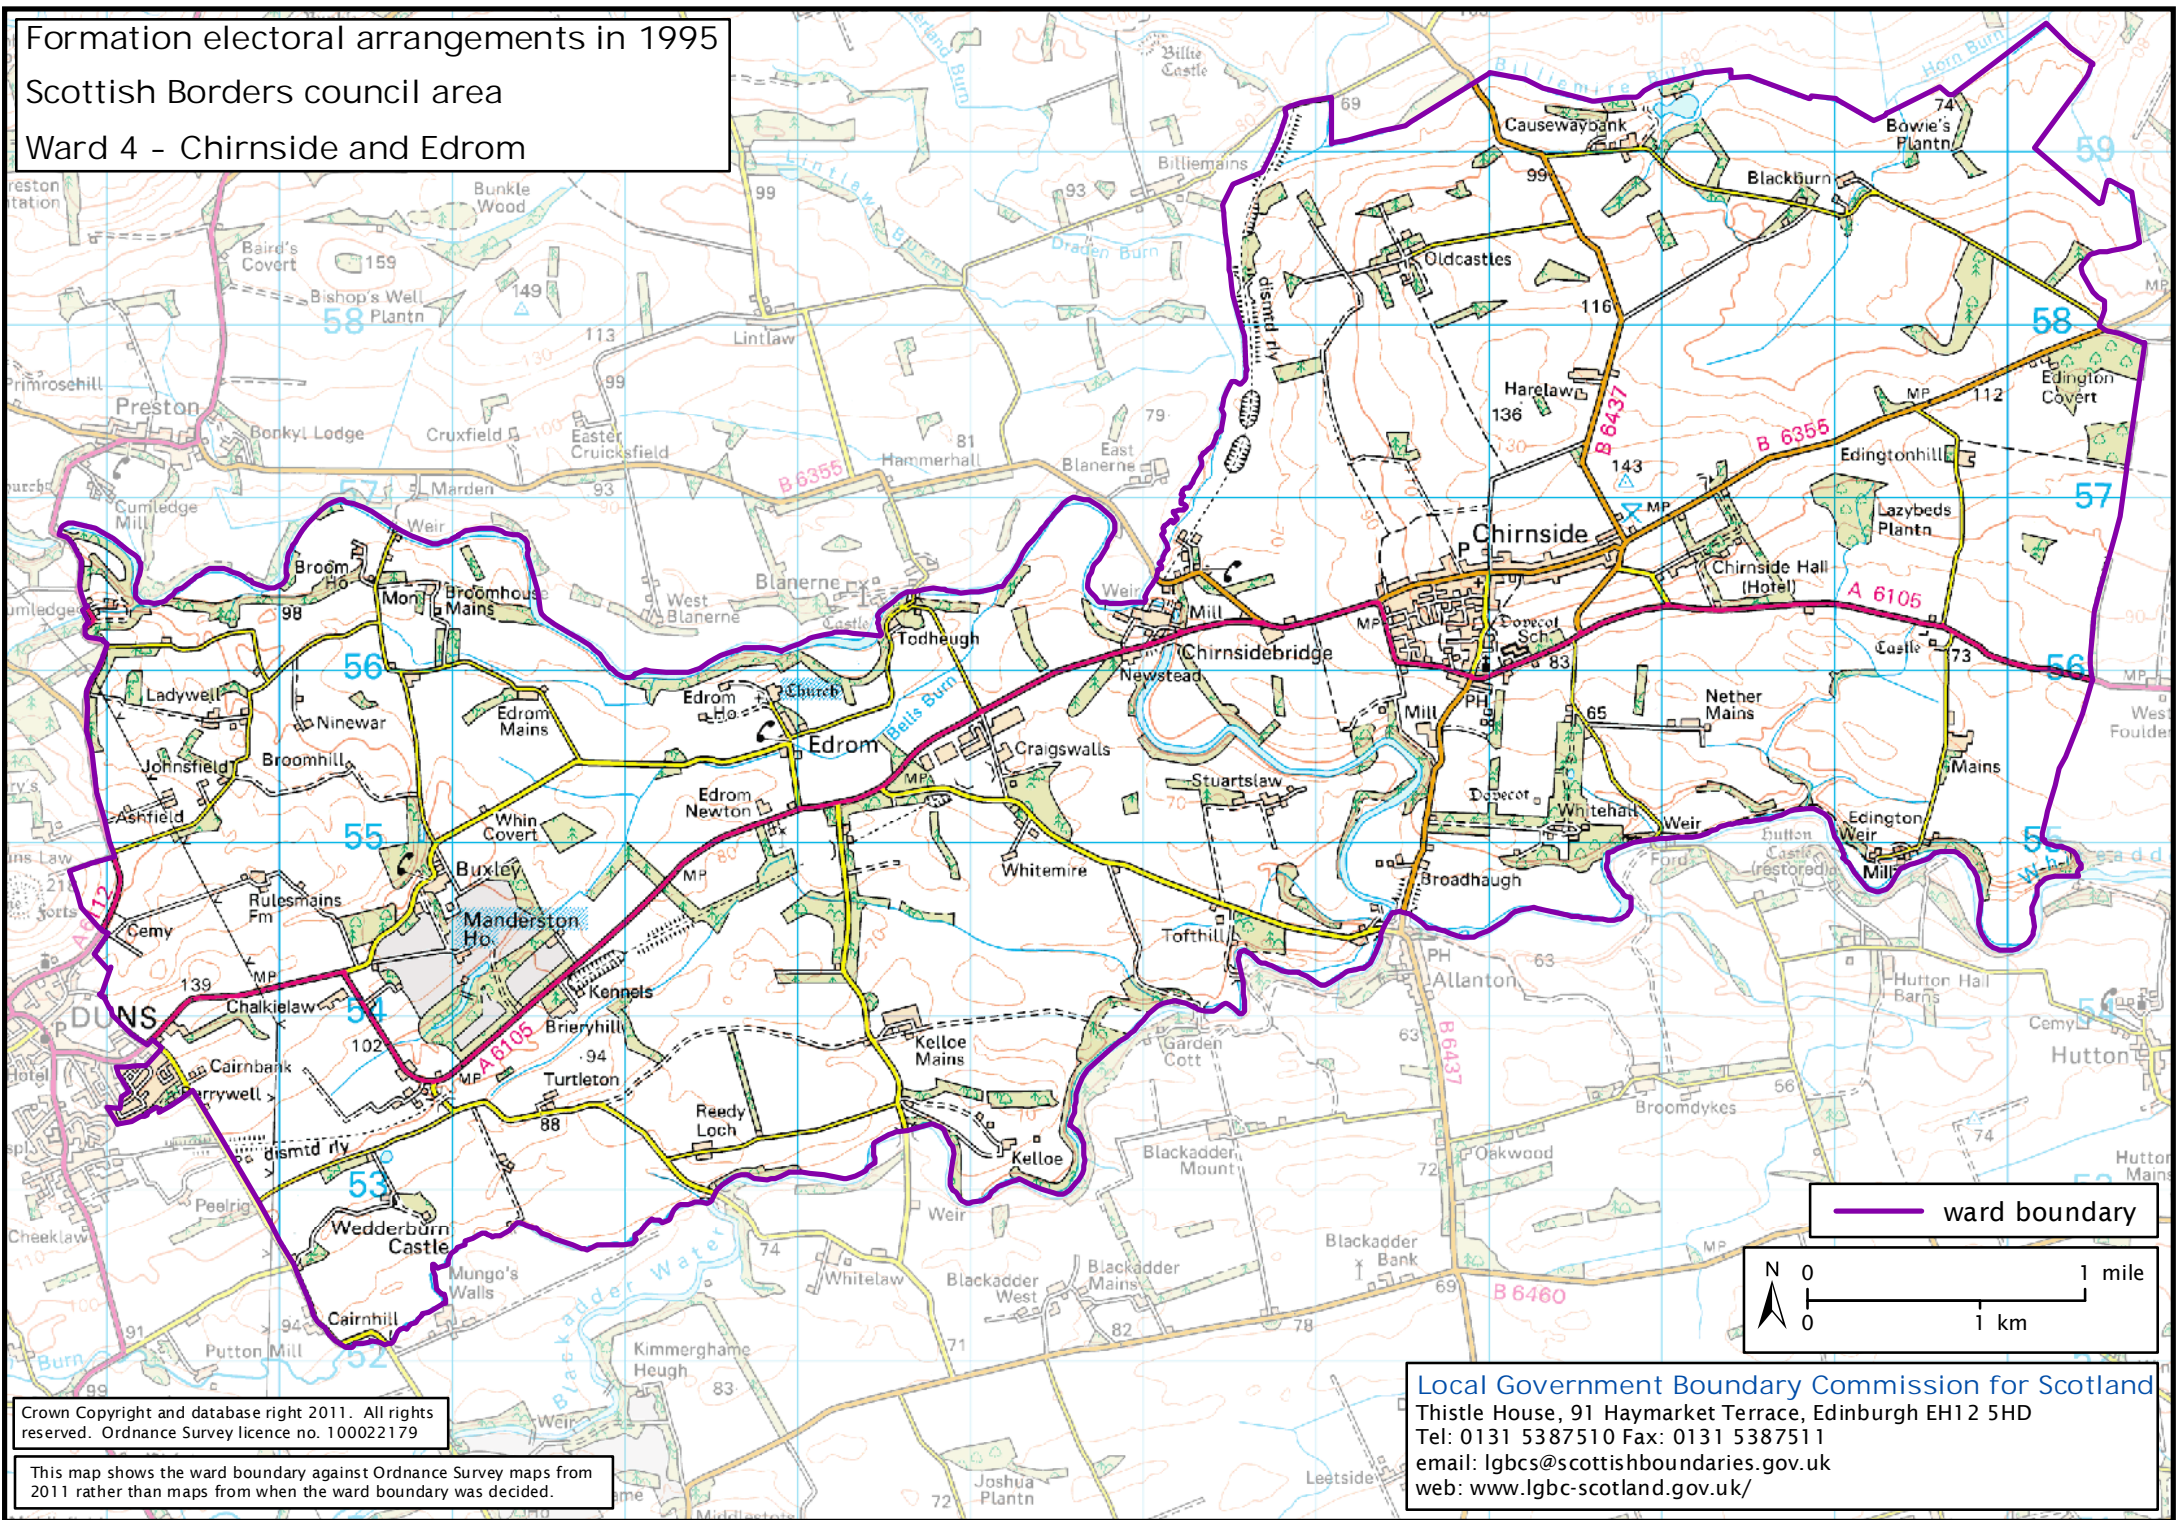

Formation electoral arrangements in 1995  
 Scottish Borders council area  
 Ward 4 - Chirnside and Edrom

Crown Copyright and database right 2011. All rights reserved. Ordnance Survey licence no. 10002179

This map shows the ward boundary against Ordnance Survey maps from 2011 rather than maps from when the ward boundary was decided.

Local Government Boundary Commission for Scotland  
 Thistle House, 91 Haymarket Terrace, Edinburgh EH12 5HD  
 Tel: 0131 5387510 Fax: 0131 5387511  
 email: [lgbcs@scottishboundaries.gov.uk](mailto:lgbcs@scottishboundaries.gov.uk)  
 web: [www.lgbc-scotland.gov.uk/](http://www.lgbc-scotland.gov.uk/)