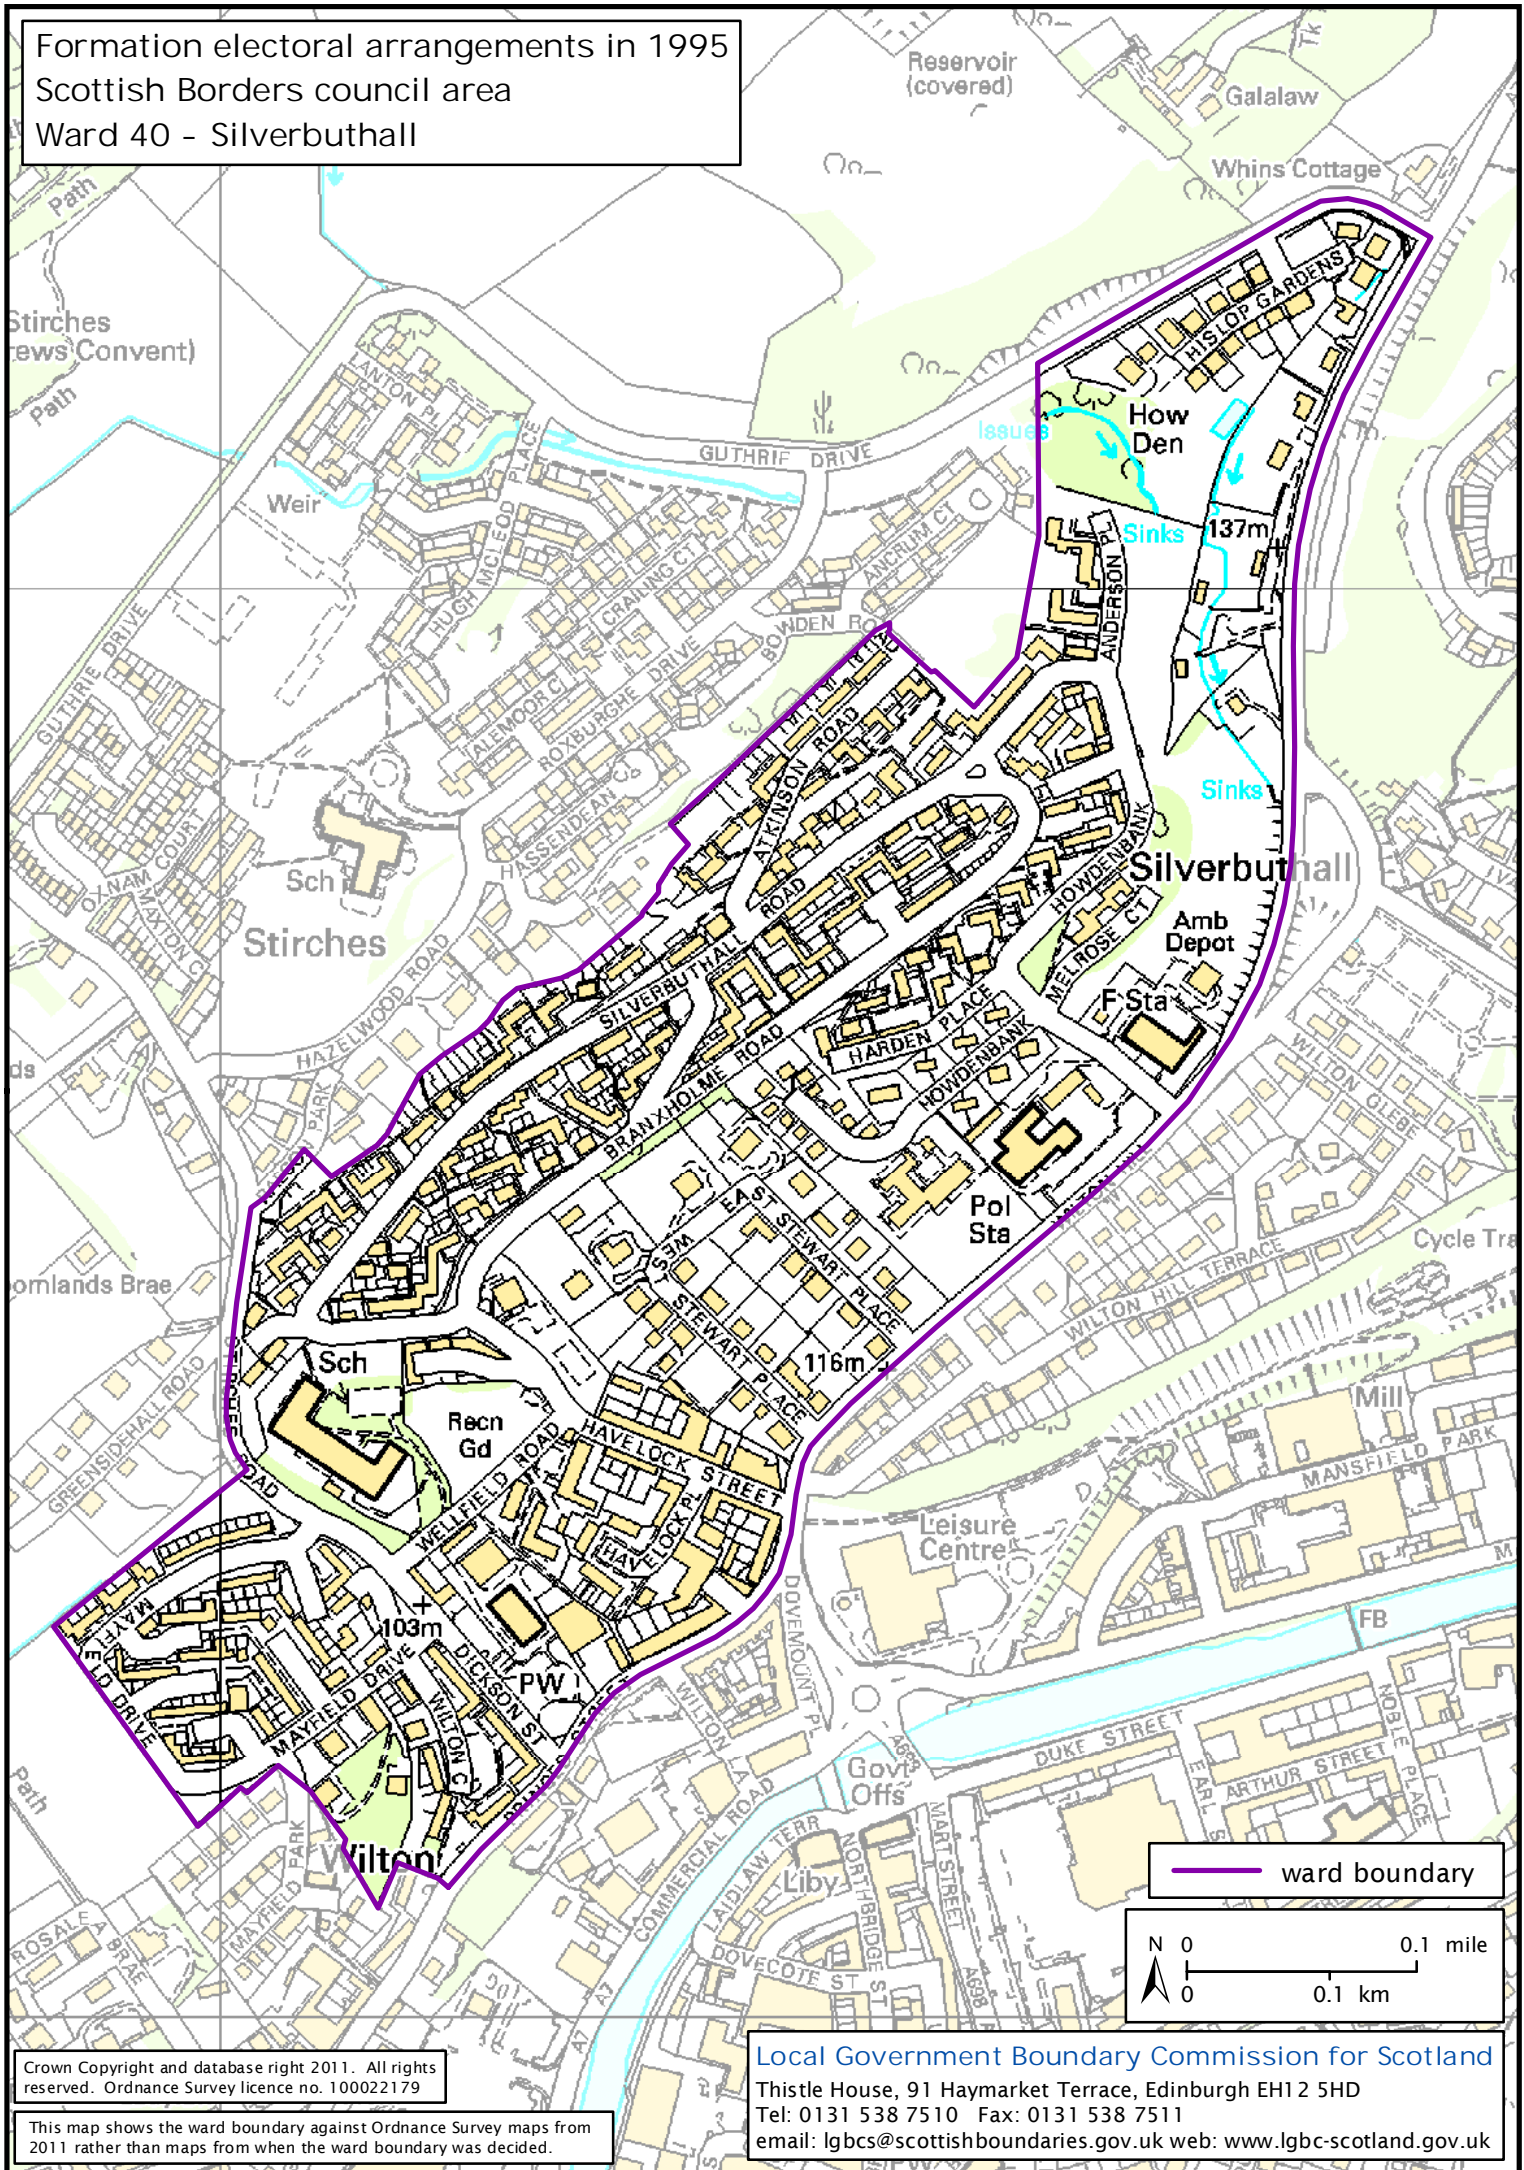

Formation electoral arrangements in 1995
 Scottish Borders council area
 Ward 40 - Silverbuthall

— ward boundary

Crown Copyright and database right 2011. All rights reserved. Ordnance Survey licence no. 100022179

This map shows the ward boundary against Ordnance Survey maps from 2011 rather than maps from when the ward boundary was decided.

Local Government Boundary Commission for Scotland
 Thistle House, 91 Haymarket Terrace, Edinburgh EH1 2 5HD
 Tel: 0131 538 7510 Fax: 0131 538 7511
 email: lgbcsc@scottishboundaries.gov.uk web: www.lgbc-scotland.gov.uk