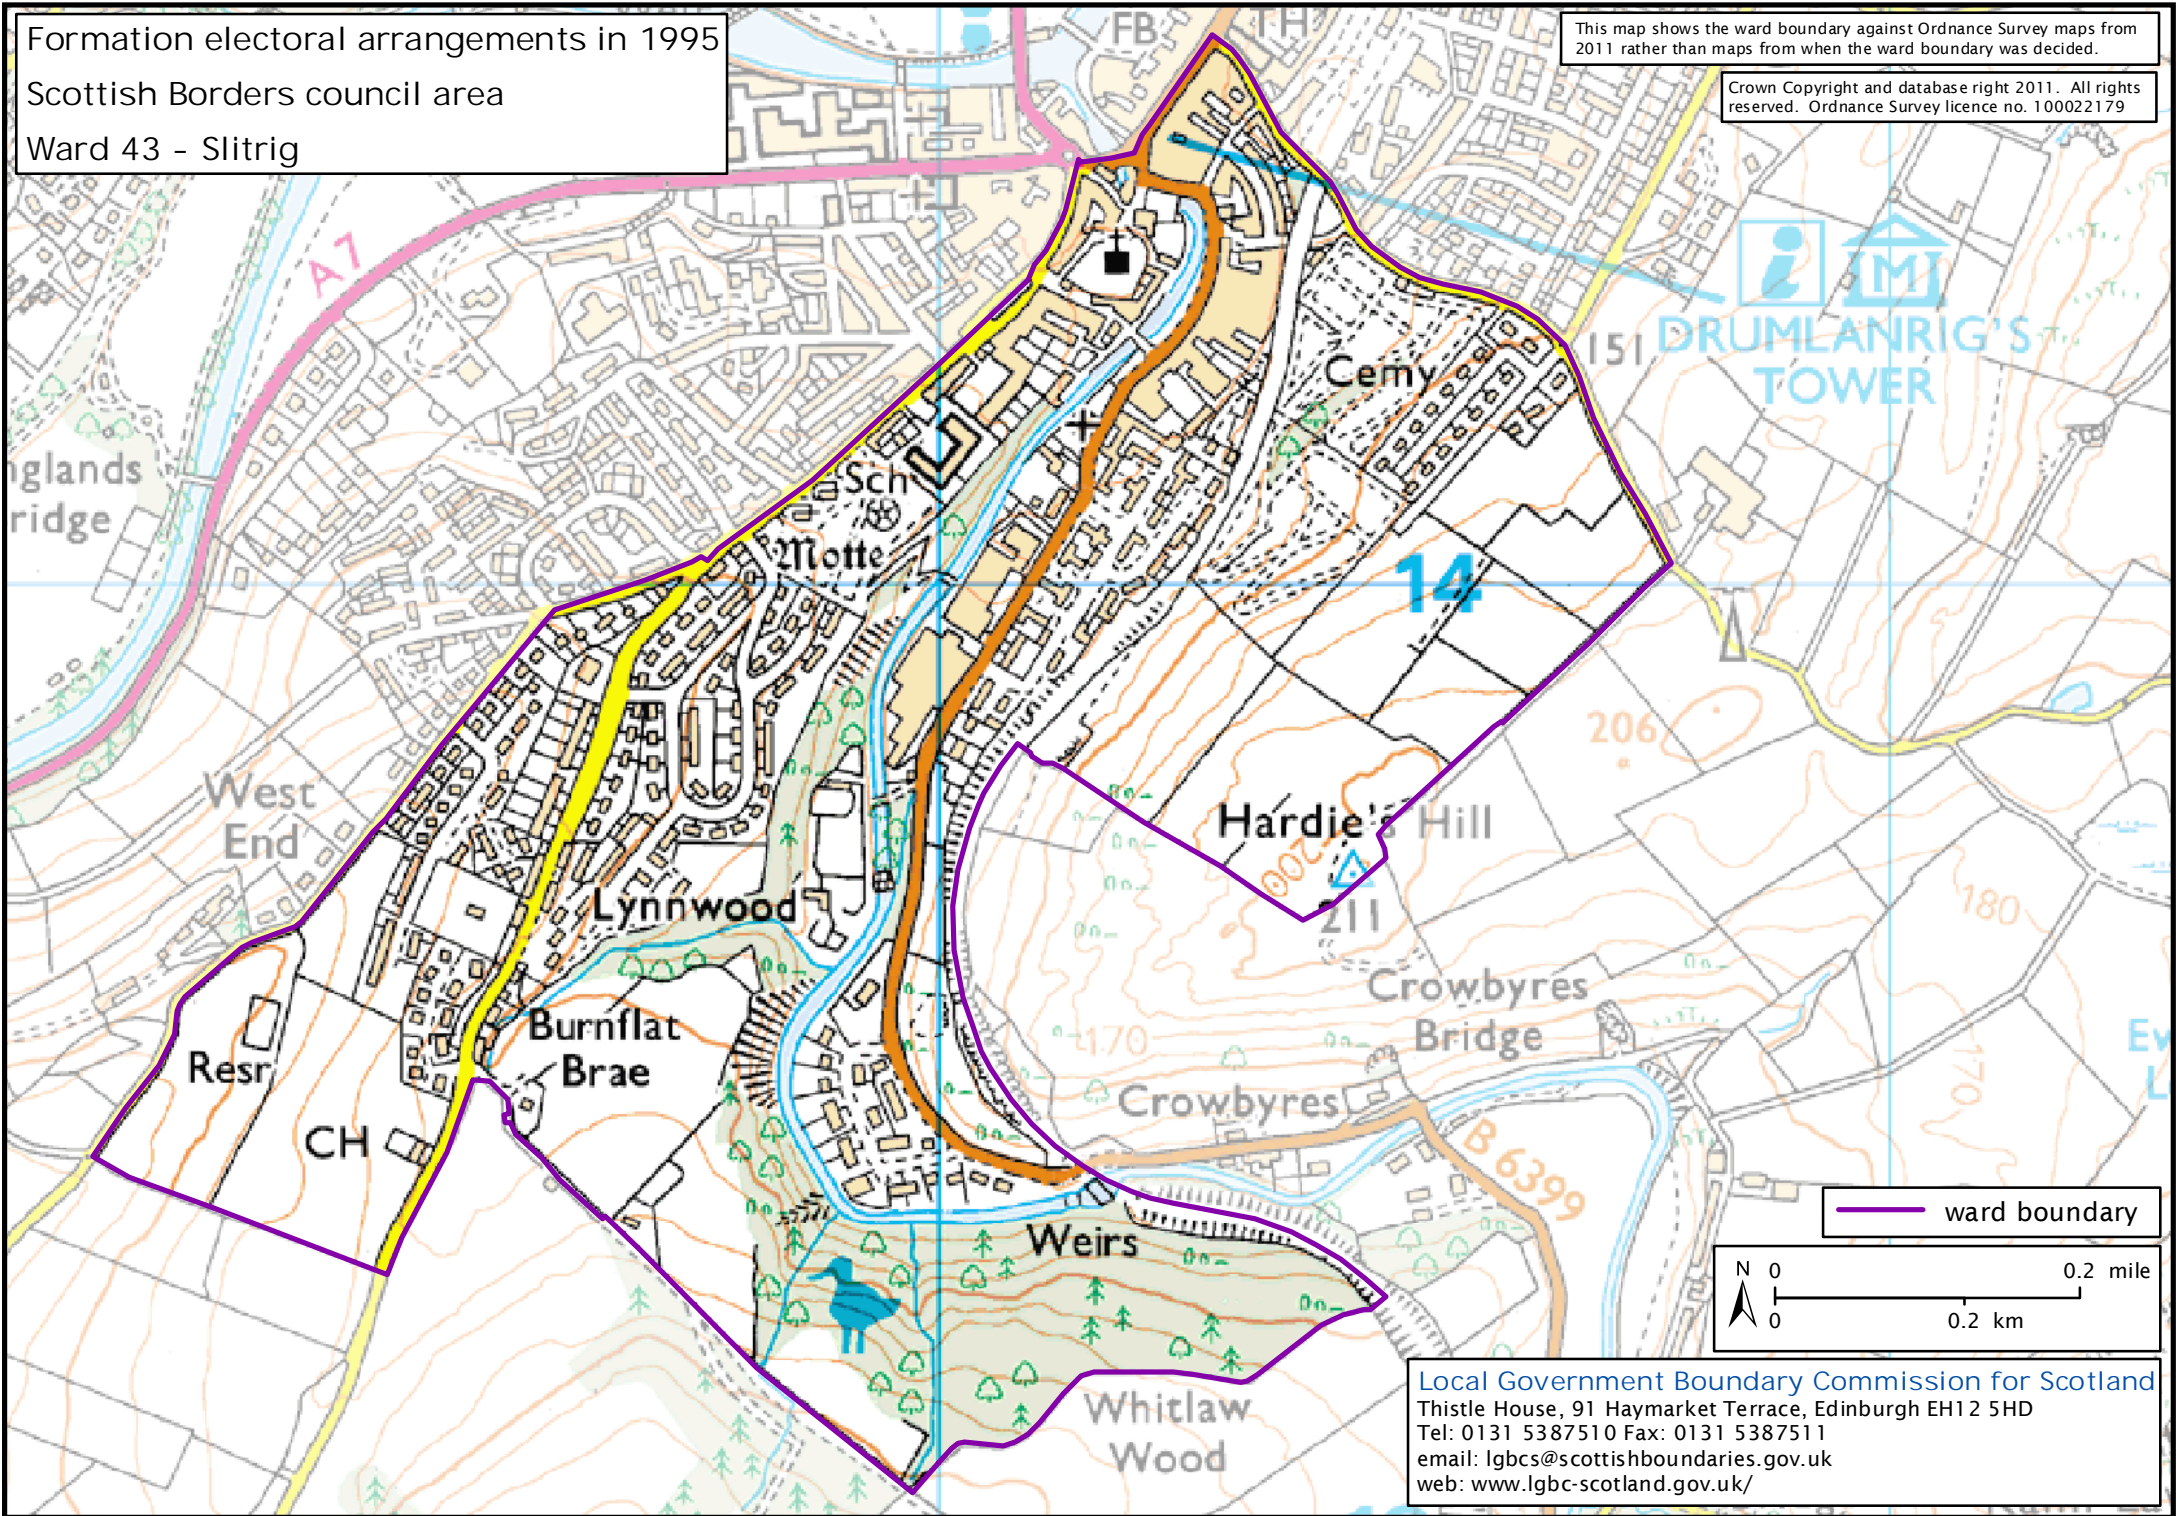

Formation electoral arrangements in 1995

Scottish Borders council area

Ward 43 - Slitrig

This map shows the ward boundary against Ordnance Survey maps from 2011 rather than maps from when the ward boundary was decided.

Crown Copyright and database right 2011. All rights reserved. Ordnance Survey licence no. 100022179

ward boundary

Local Government Boundary Commission for Scotland  
Thistle House, 91 Haymarket Terrace, Edinburgh EH12 5HD  
Tel: 0131 5387510 Fax: 0131 5387511  
email: lgbc@scottishboundaries.gov.uk  
web: www.lgbc-scotland.gov.uk/