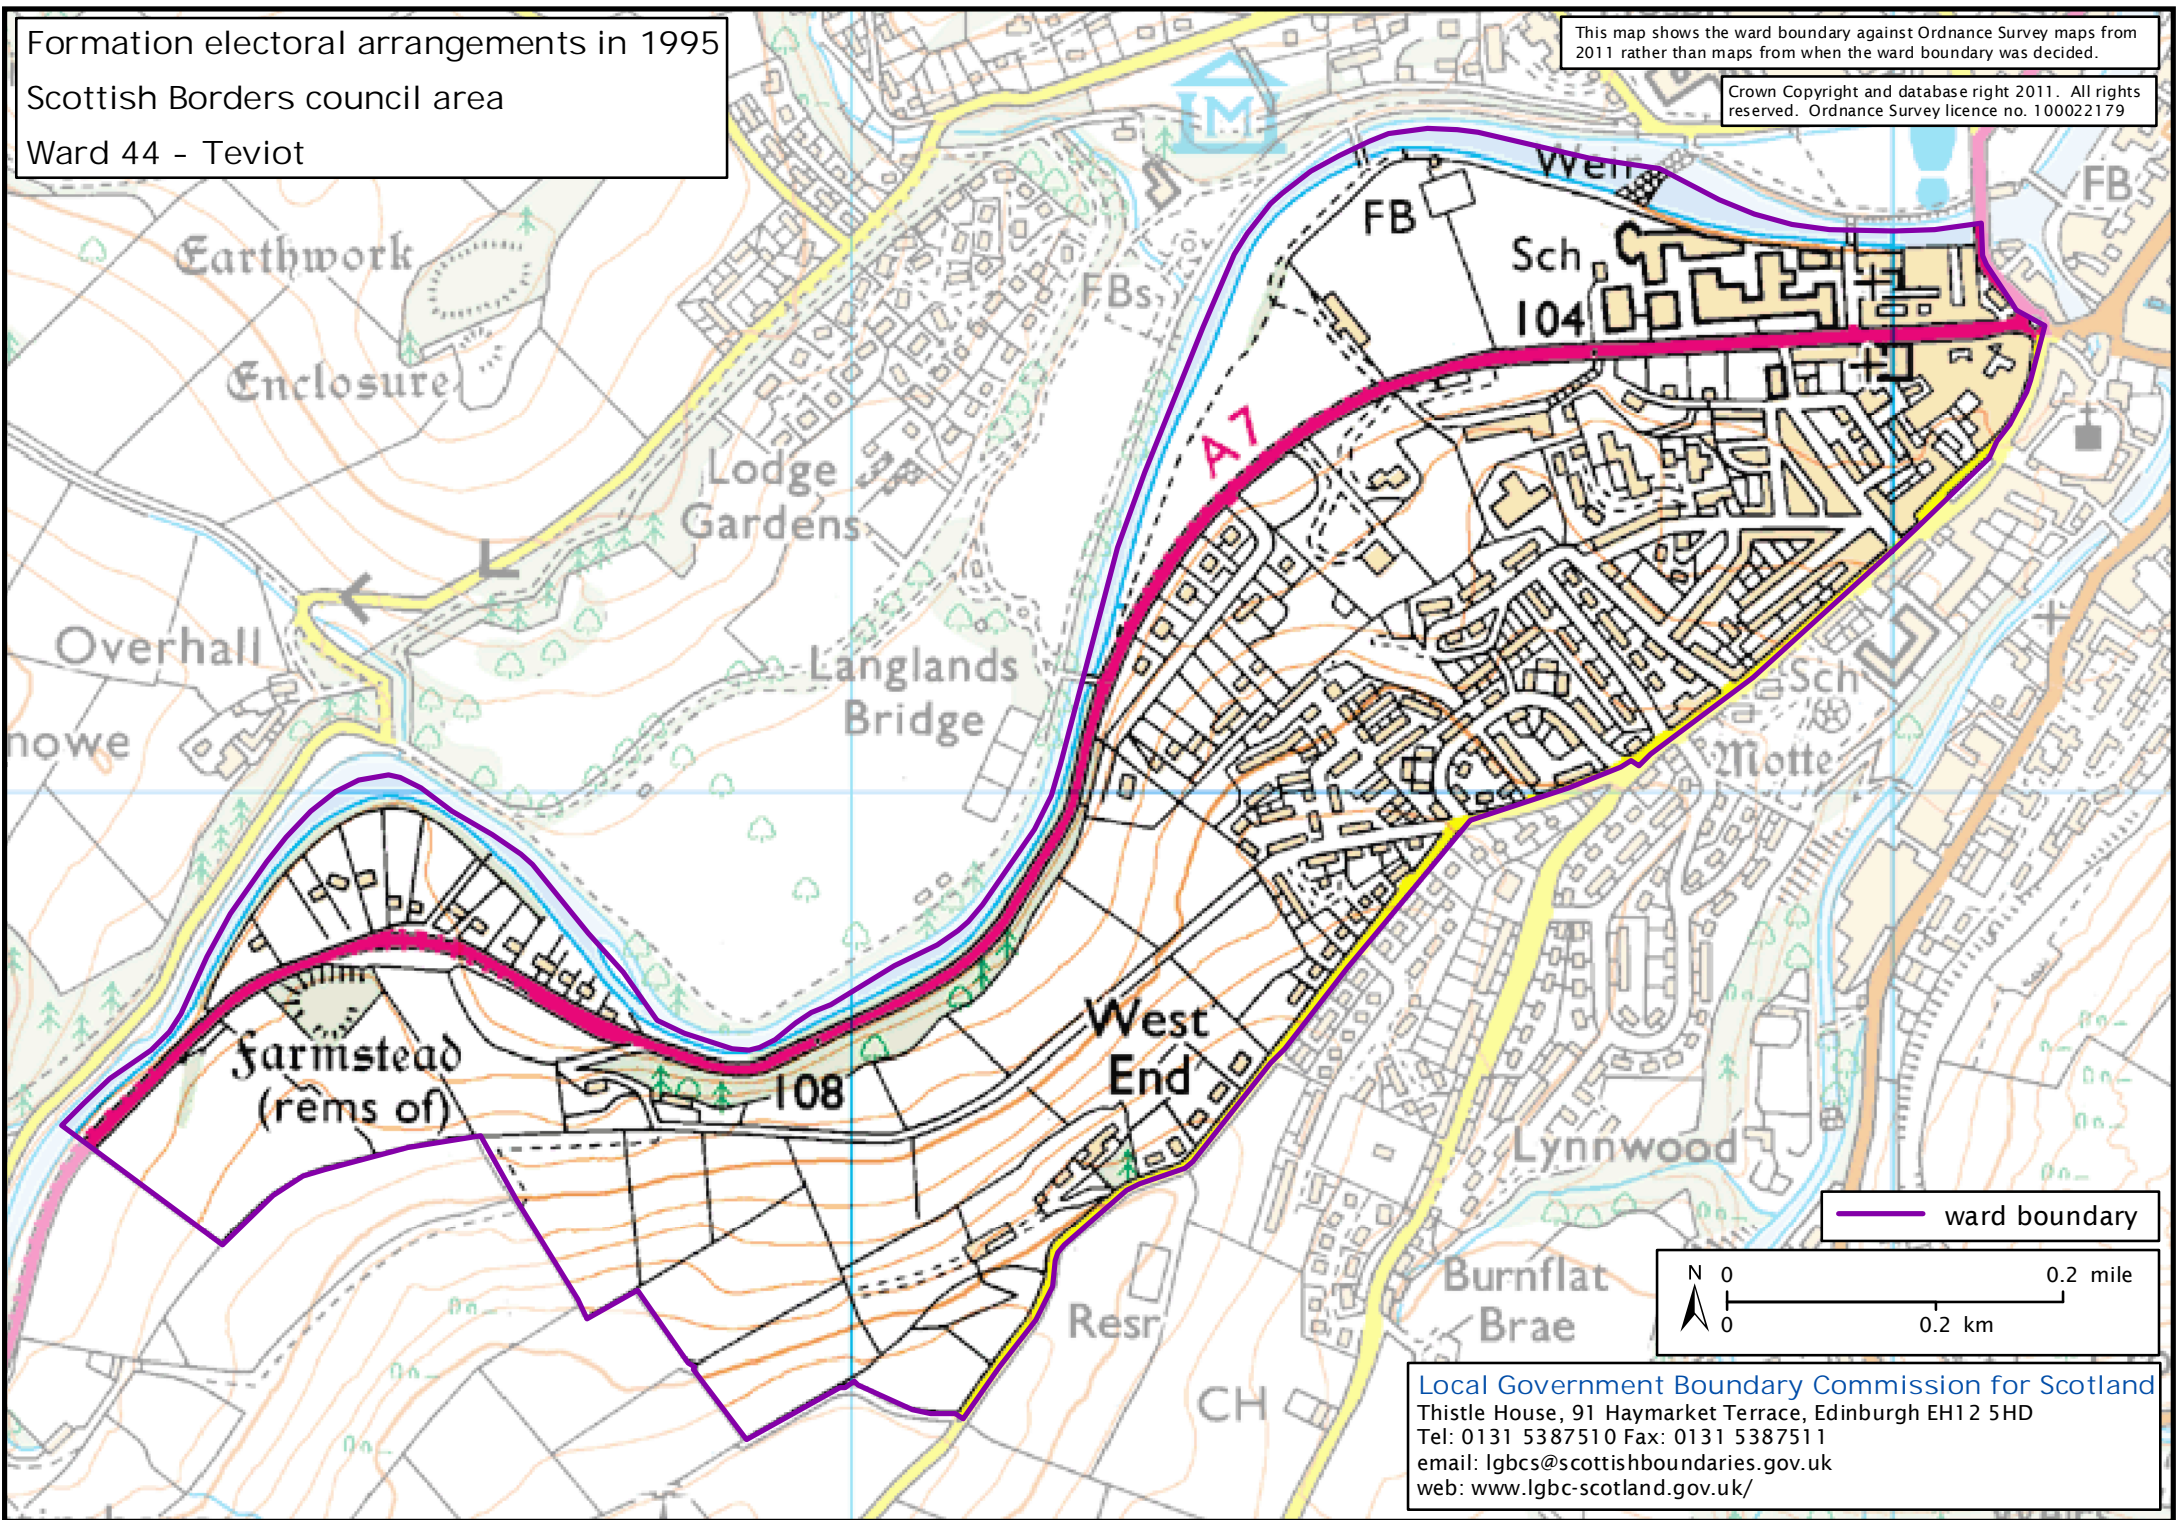

Formation electoral arrangements in 1995

Scottish Borders council area

Ward 44 - Teviot

This map shows the ward boundary against Ordnance Survey maps from 2011 rather than maps from when the ward boundary was decided.

Crown Copyright and database right 2011. All rights reserved. Ordnance Survey licence no. 100022179

Local Government Boundary Commission for Scotland
Thistle House, 91 Haymarket Terrace, Edinburgh EH12 5HD
Tel: 0131 5387510 Fax: 0131 5387511
email: lgbc@scottishboundaries.gov.uk
web: www.lgbc-scotland.gov.uk/