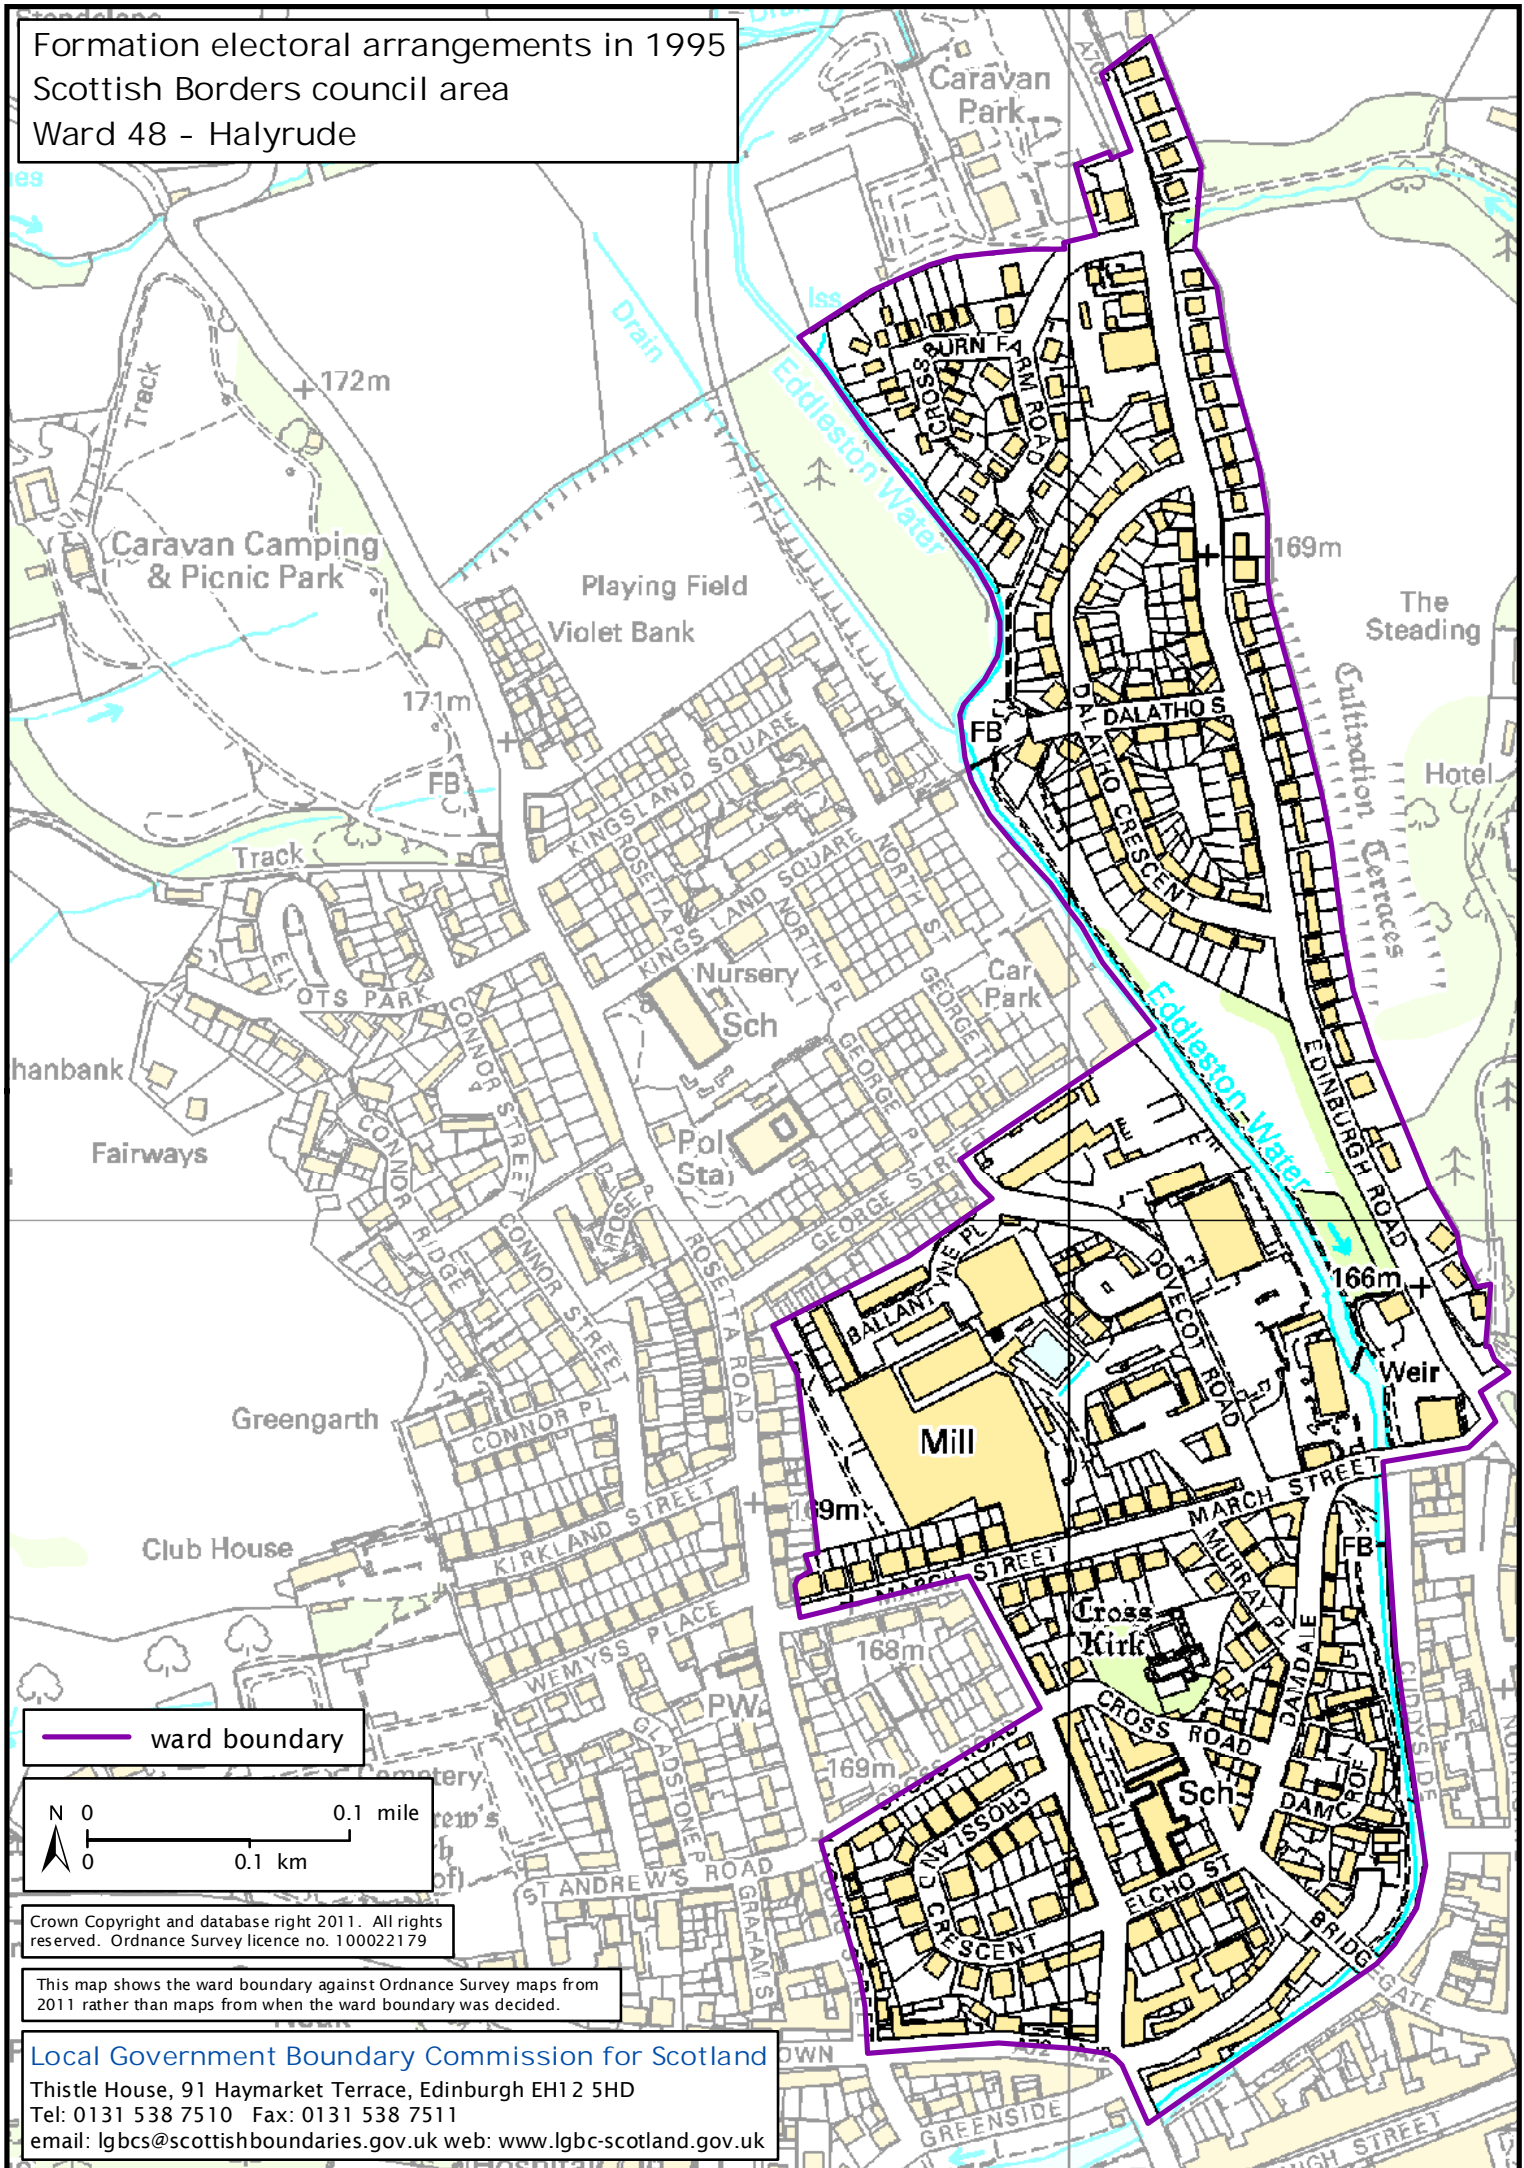

Formation electoral arrangements in 1995  
 Scottish Borders council area  
 Ward 48 - Halruide

ward boundary

Crown Copyright and database right 2011. All rights reserved. Ordnance Survey licence no. 100022179

This map shows the ward boundary against Ordnance Survey maps from 2011 rather than maps from when the ward boundary was decided.

Local Government Boundary Commission for Scotland  
 Thistle House, 91 Haymarket Terrace, Edinburgh EH12 5HD  
 Tel: 0131 538 7510 Fax: 0131 538 7511  
 email: lgbcscottishboundaries.gov.uk web: www.lgbc-scotland.gov.uk