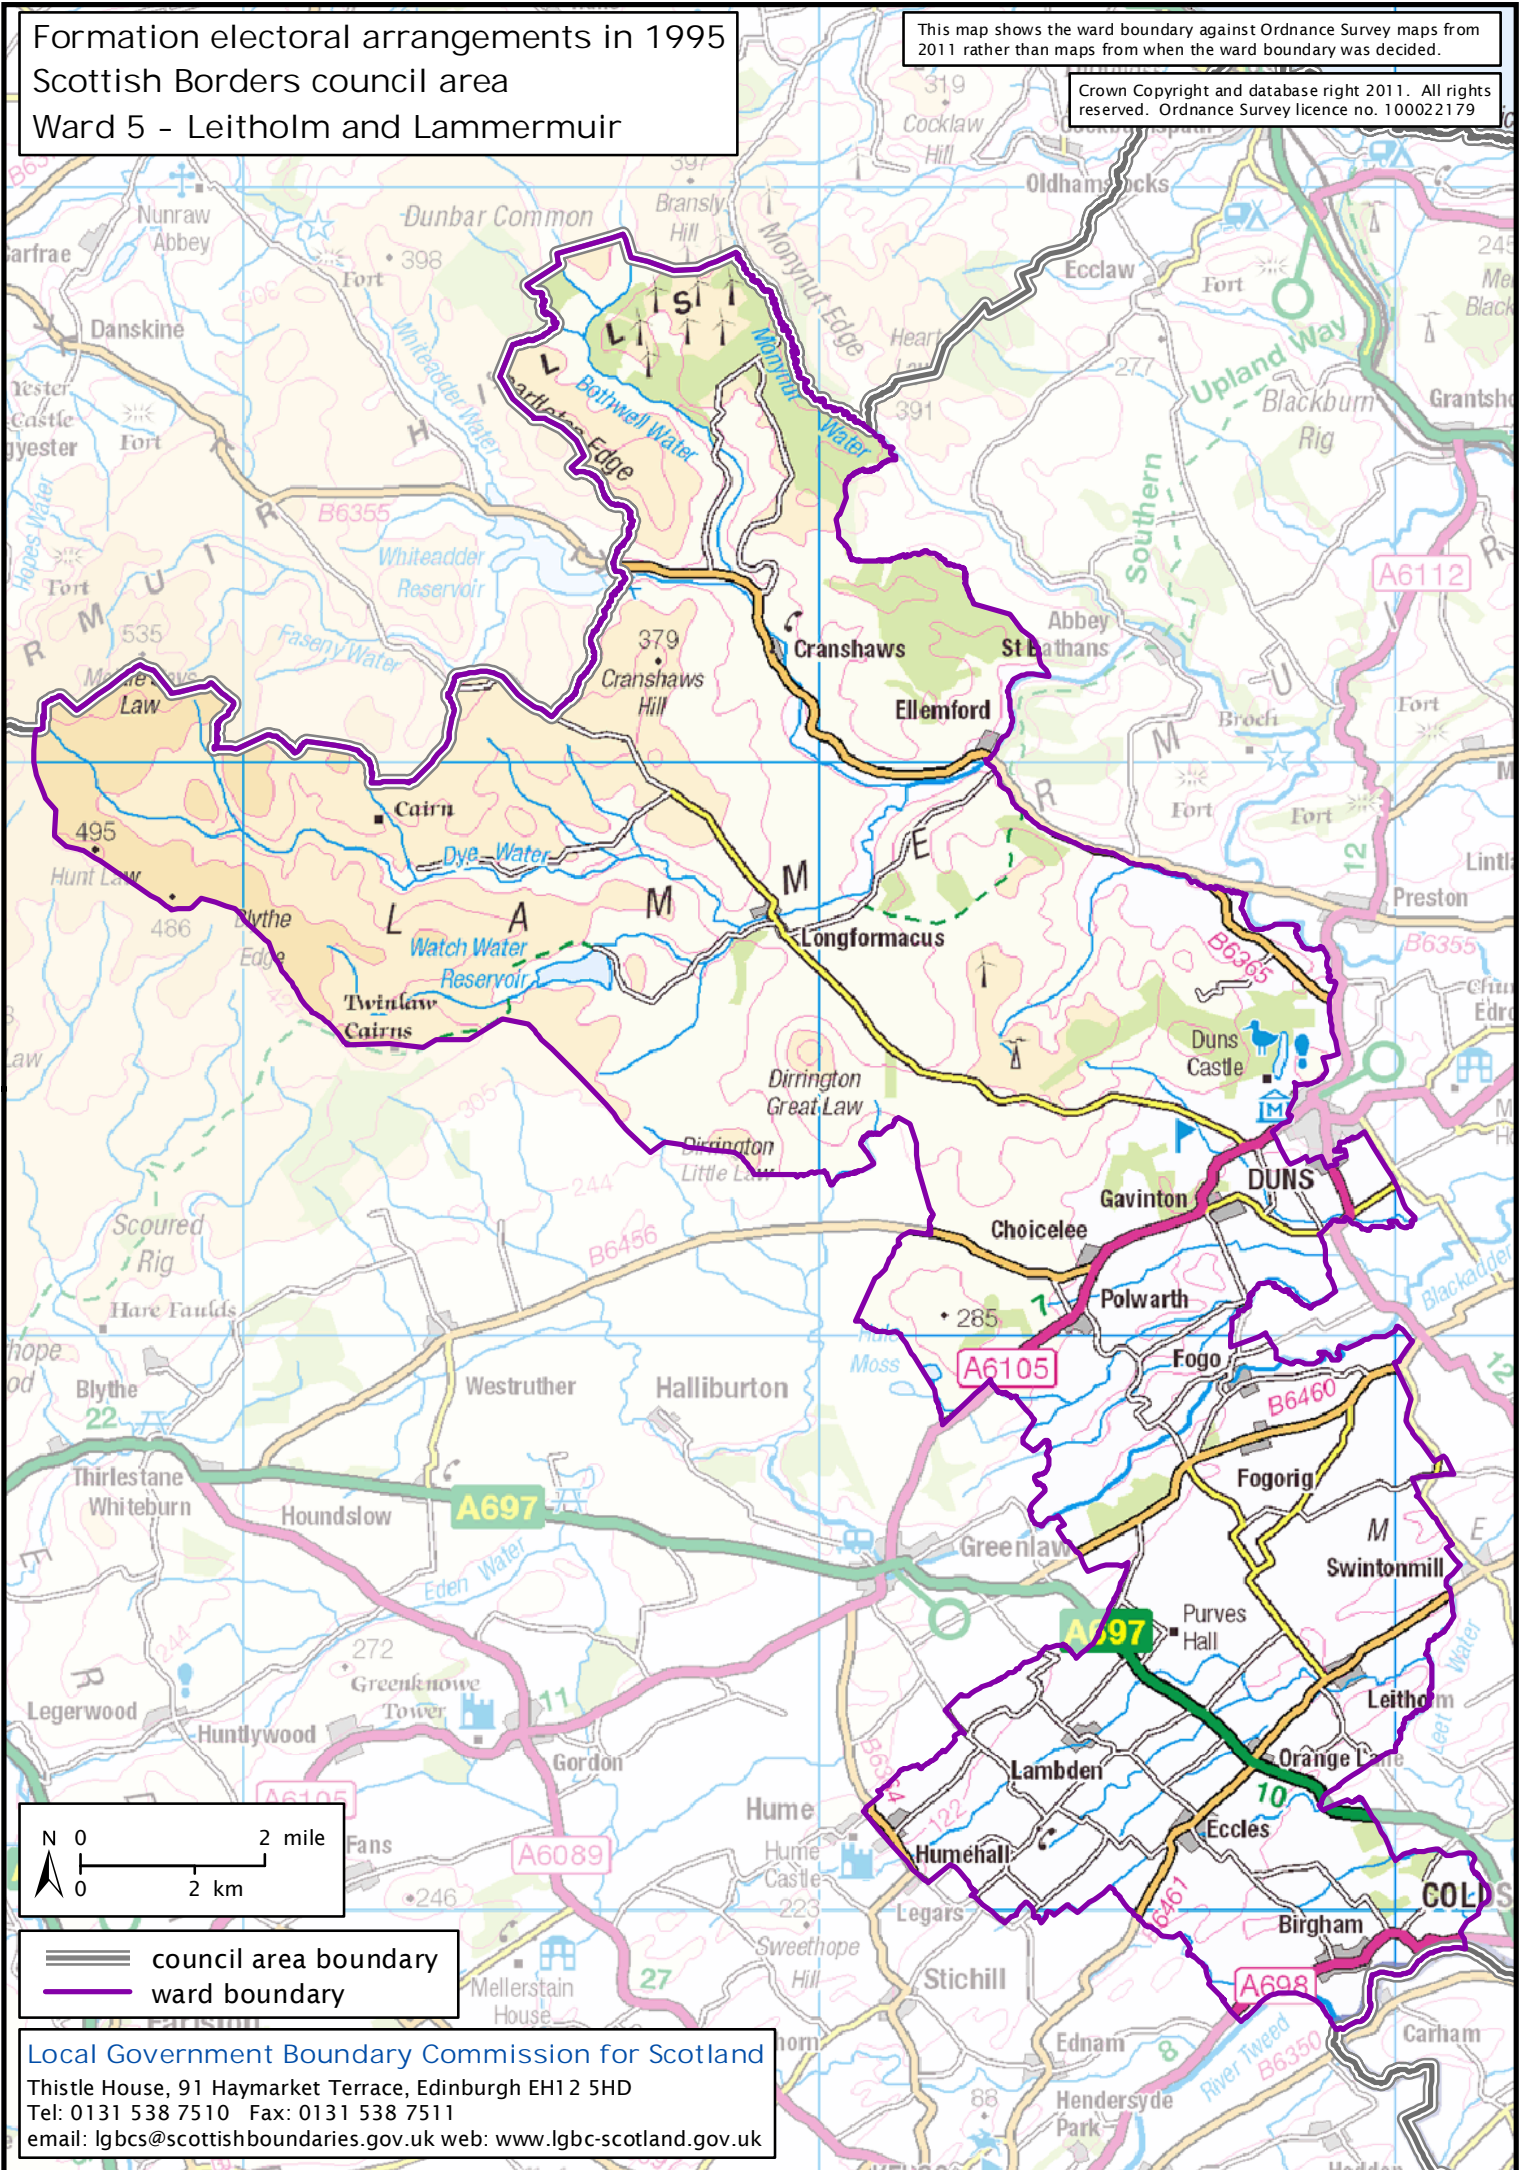

Formation electoral arrangements in 1995
 Scottish Borders council area
 Ward 5 - Leitholm and Lammermuir

This map shows the ward boundary against Ordnance Survey maps from 2011 rather than maps from when the ward boundary was decided.

Crown Copyright and database right 2011. All rights reserved. Ordnance Survey licence no. 10002179

 council area boundary
 ward boundary

Local Government Boundary Commission for Scotland
 Thistle House, 91 Haymarket Terrace, Edinburgh EH12 5HD
 Tel: 0131 538 7510 Fax: 0131 538 7511
 email: lgbcsc@scottishboundaries.gov.uk web: www.lgbc-scotland.gov.uk