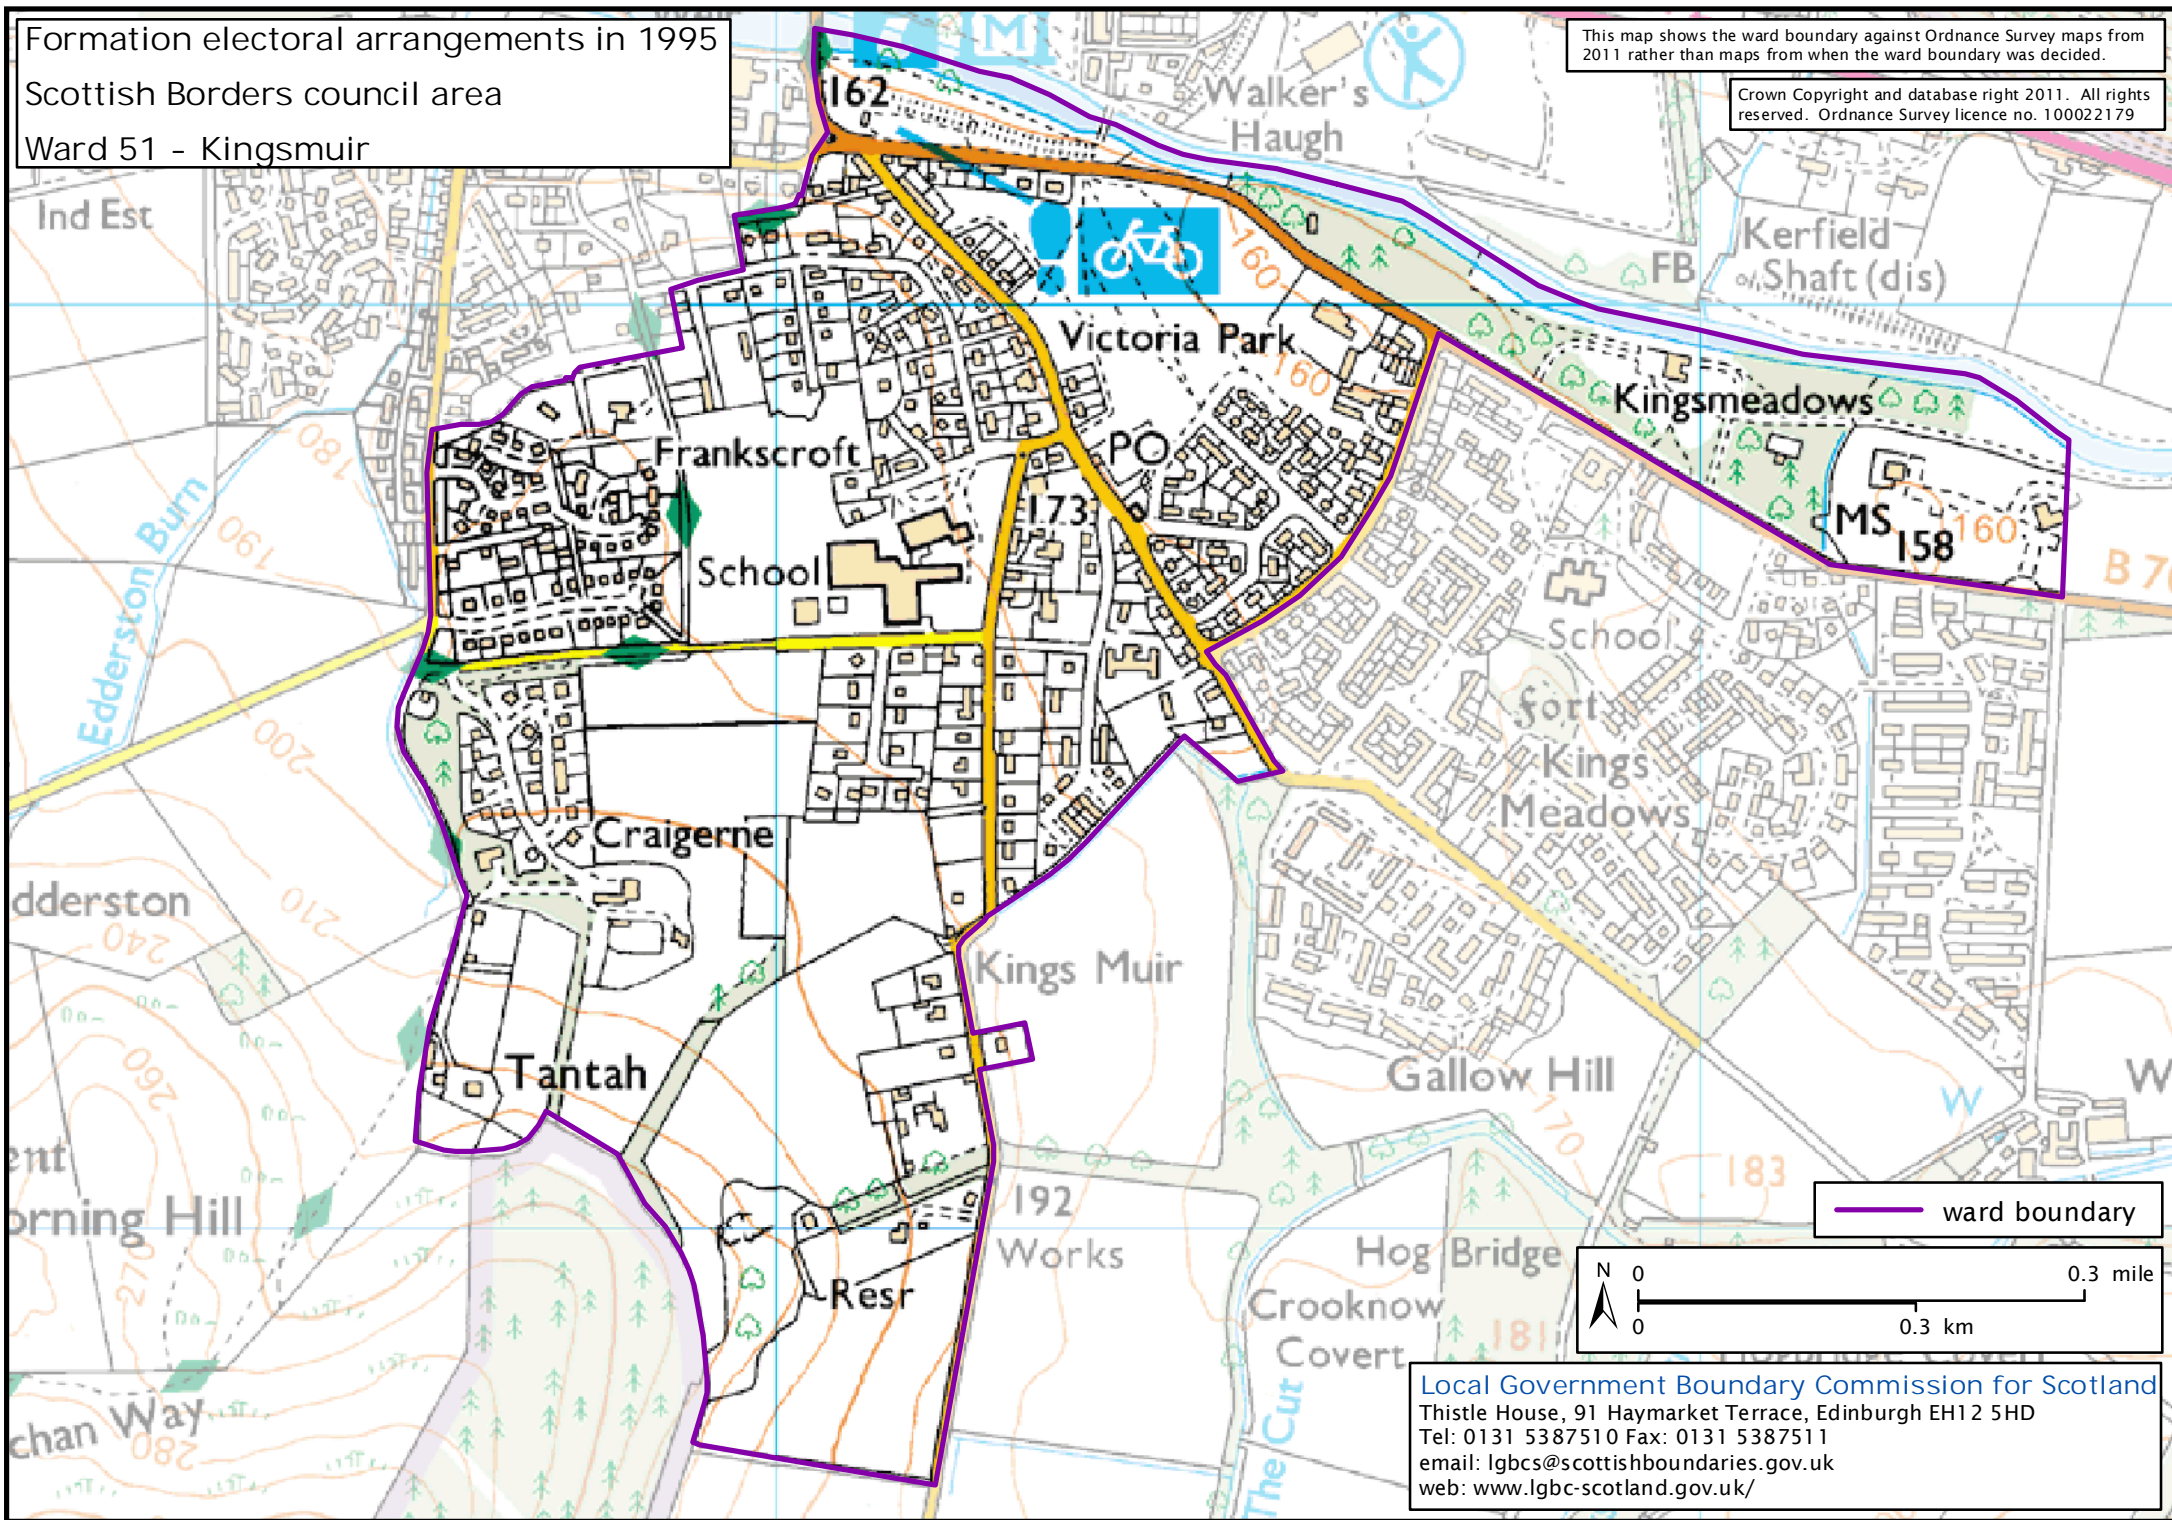

Formation electoral arrangements in 1995

Scottish Borders council area

Ward 51 - Kingsmuir

This map shows the ward boundary against Ordnance Survey maps from 2011 rather than maps from when the ward boundary was decided.

Crown Copyright and database right 2011. All rights reserved. Ordnance Survey licence no. 10002179

Local Government Boundary Commission for Scotland
Thistle House, 91 Haymarket Terrace, Edinburgh EH12 5HD
Tel: 0131 5387510 Fax: 0131 5387511
email: lgbc@scottishboundaries.gov.uk
web: www.lgbc-scotland.gov.uk/