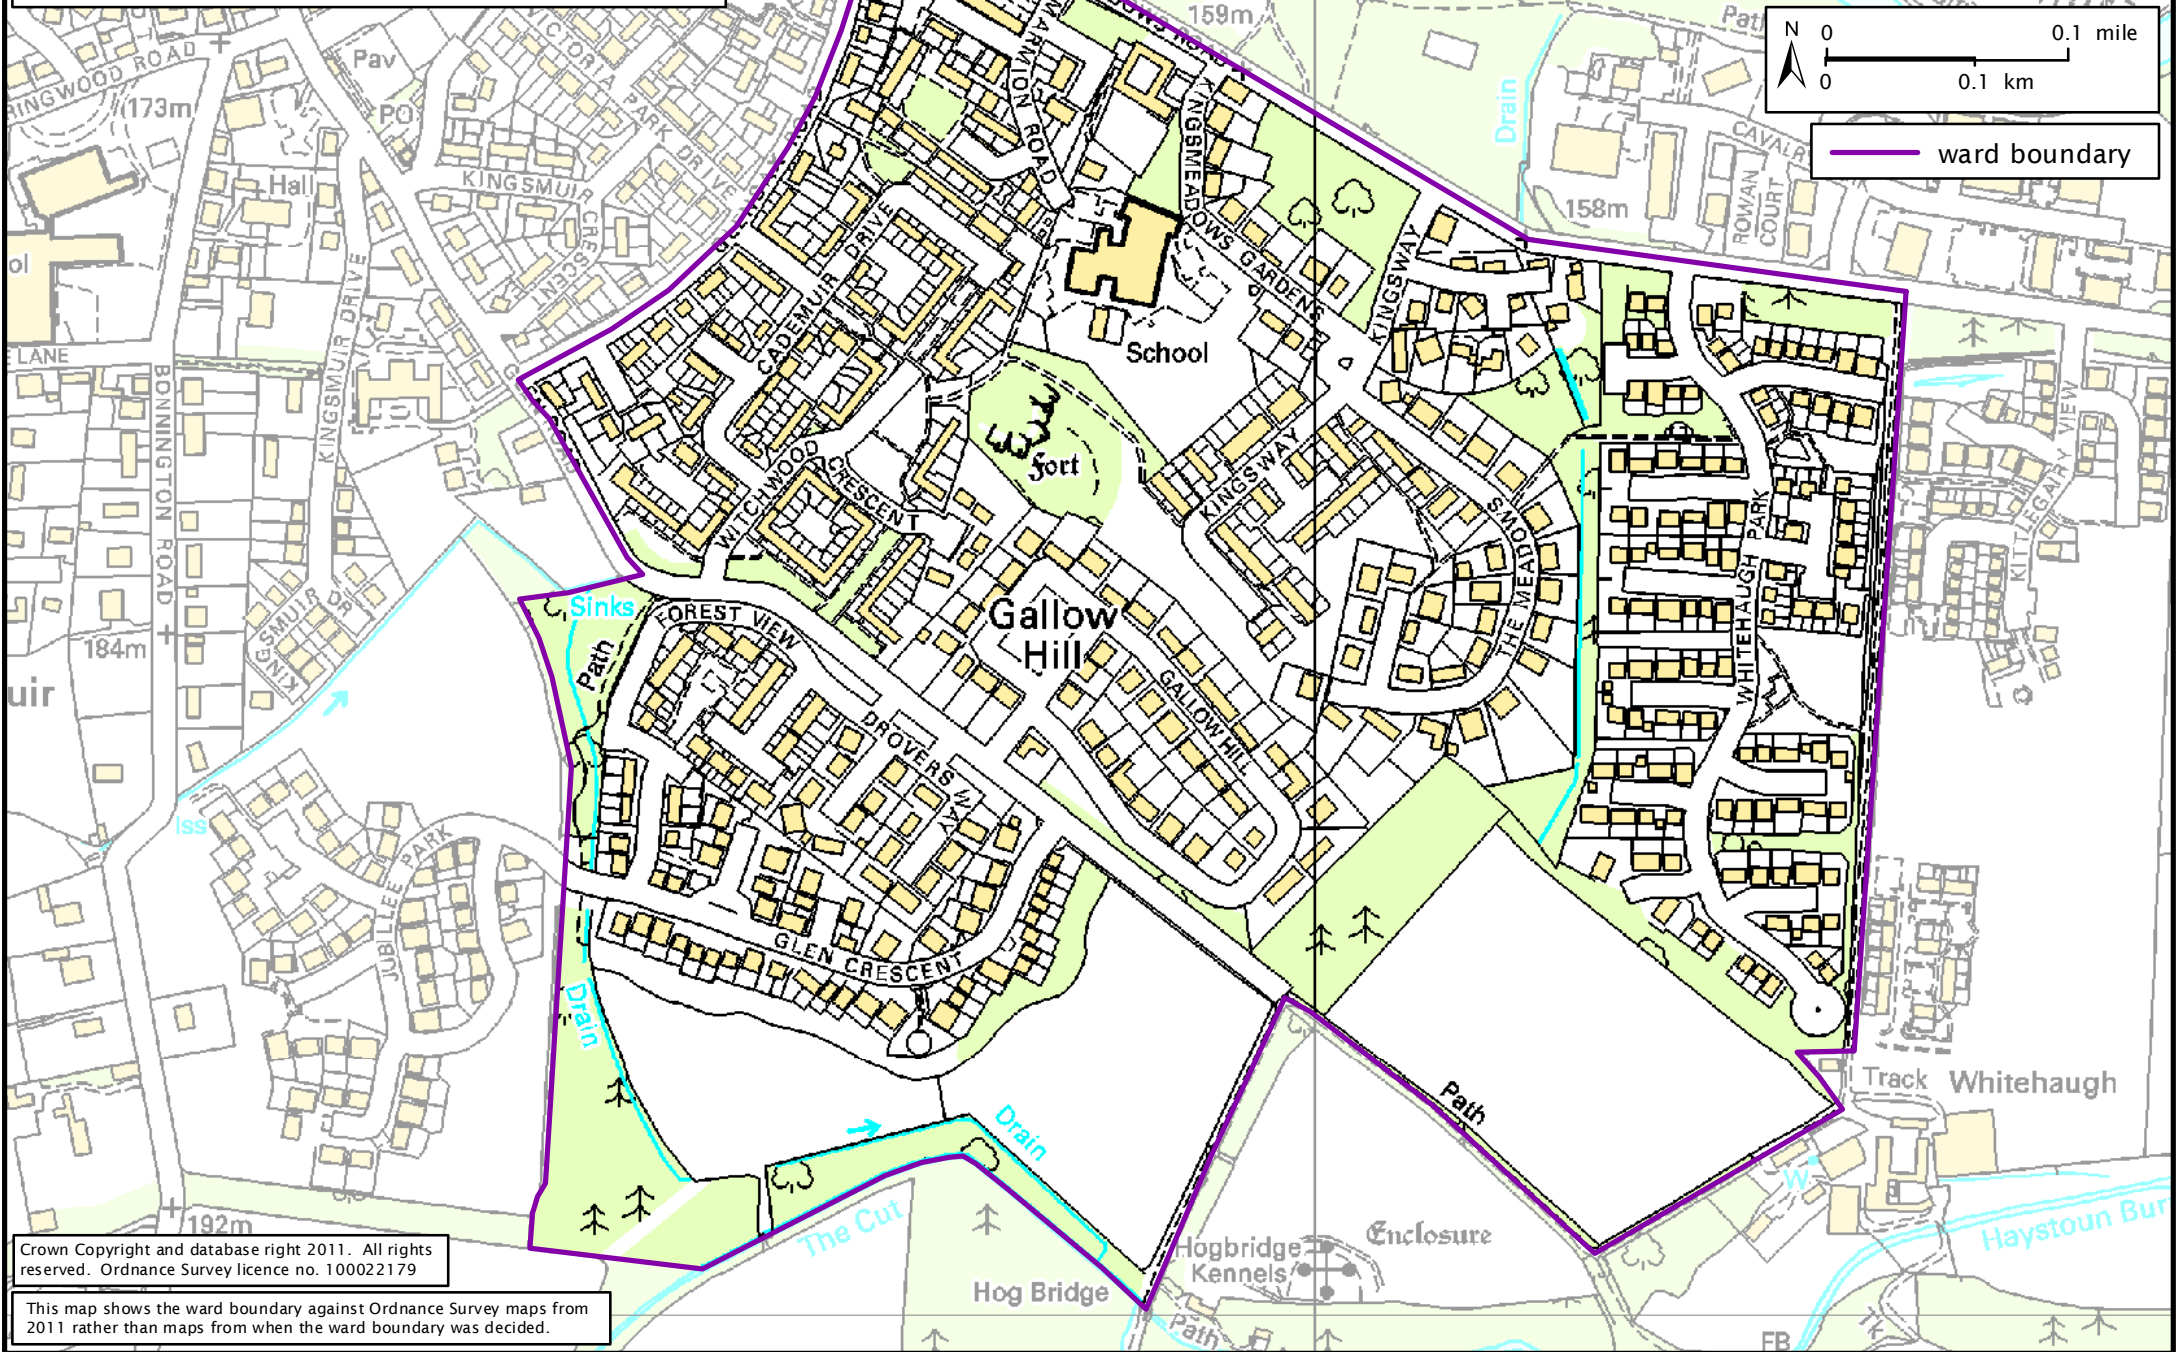

Formation electoral arrangements in 1995

Scottish Borders council area

Ward 52 - Priorsford

Local Government Boundary Commission for Scotland

Thistle House, 91 Haymarket Terrace, Edinburgh EH12 5HD

Tel: 0131 5387510 Fax: 0131 5387511

email: lgbc@scottishboundaries.gov.uk

web: www.lgbc-scotland.gov.uk/

ward boundary

Crown Copyright and database right 2011. All rights reserved. Ordnance Survey licence no. 100022179

This map shows the ward boundary against Ordnance Survey maps from 2011 rather than maps from when the ward boundary was decided.