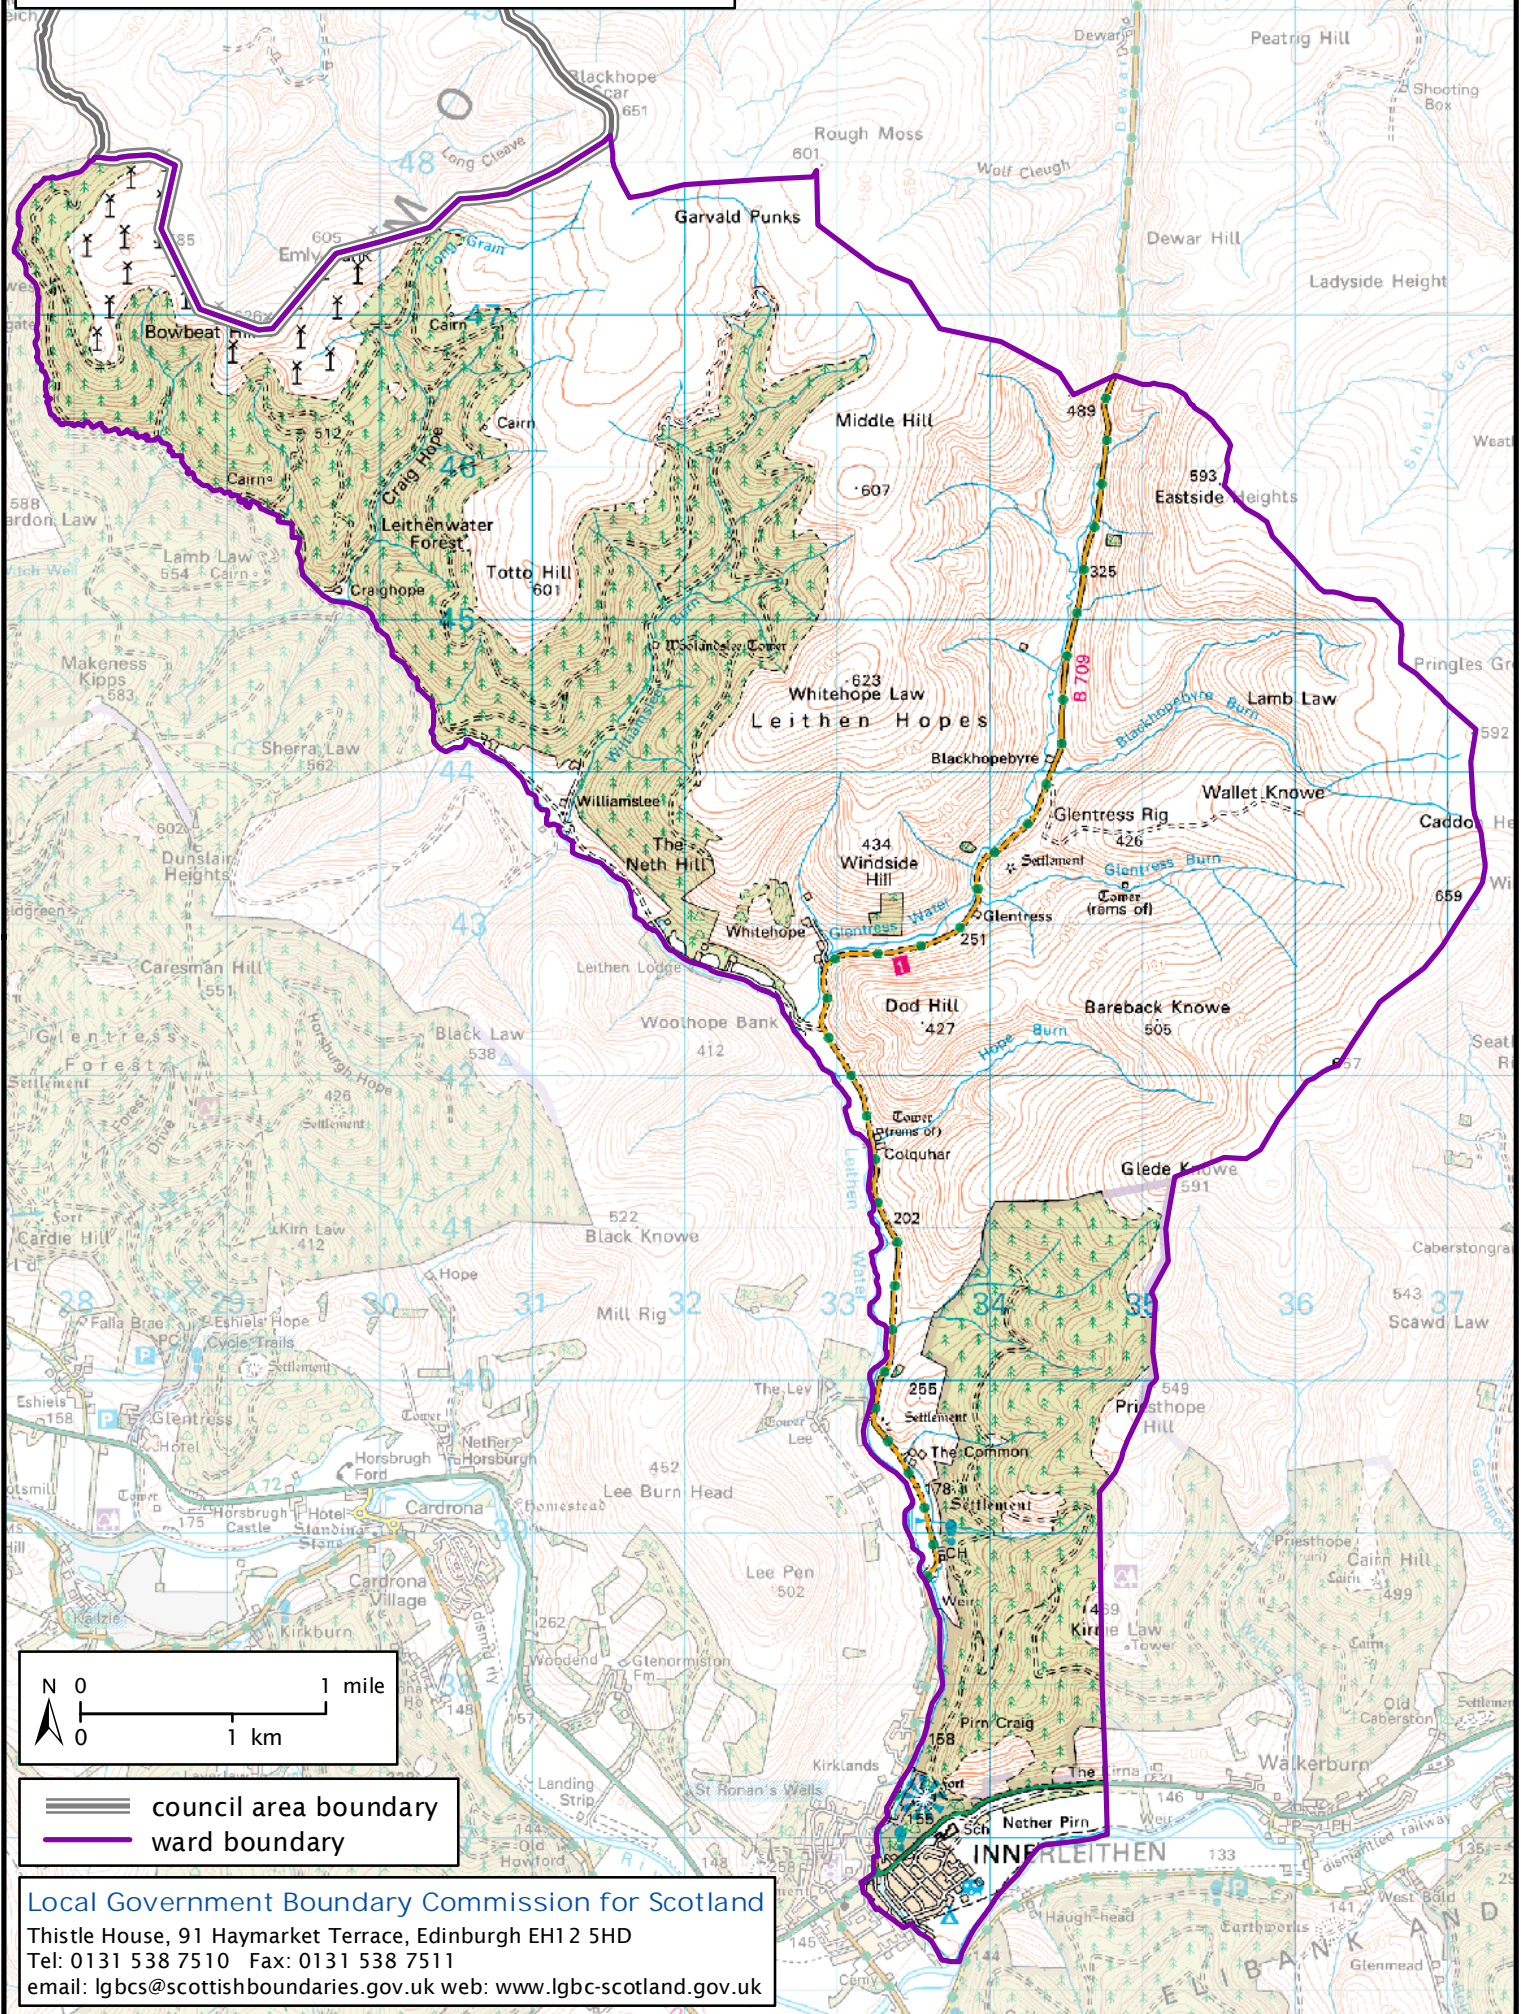

Formation electoral arrangements in 1995
Scottish Borders council area
Ward 53 - Innerleithen East

This map shows the ward boundary against Ordnance Survey maps from 2011 rather than maps from when the ward boundary was decided.

Crown Copyright and database right 2011. All rights reserved. Ordnance Survey licence no. 10002179

- council area boundary
- ward boundary

Local Government Boundary Commission for Scotland
Thistle House, 91 Haymarket Terrace, Edinburgh EH12 5HD
Tel: 0131 538 7510 Fax: 0131 538 7511
email: lgbc@scottishboundaries.gov.uk web: www.lgbc-scotland.gov.uk