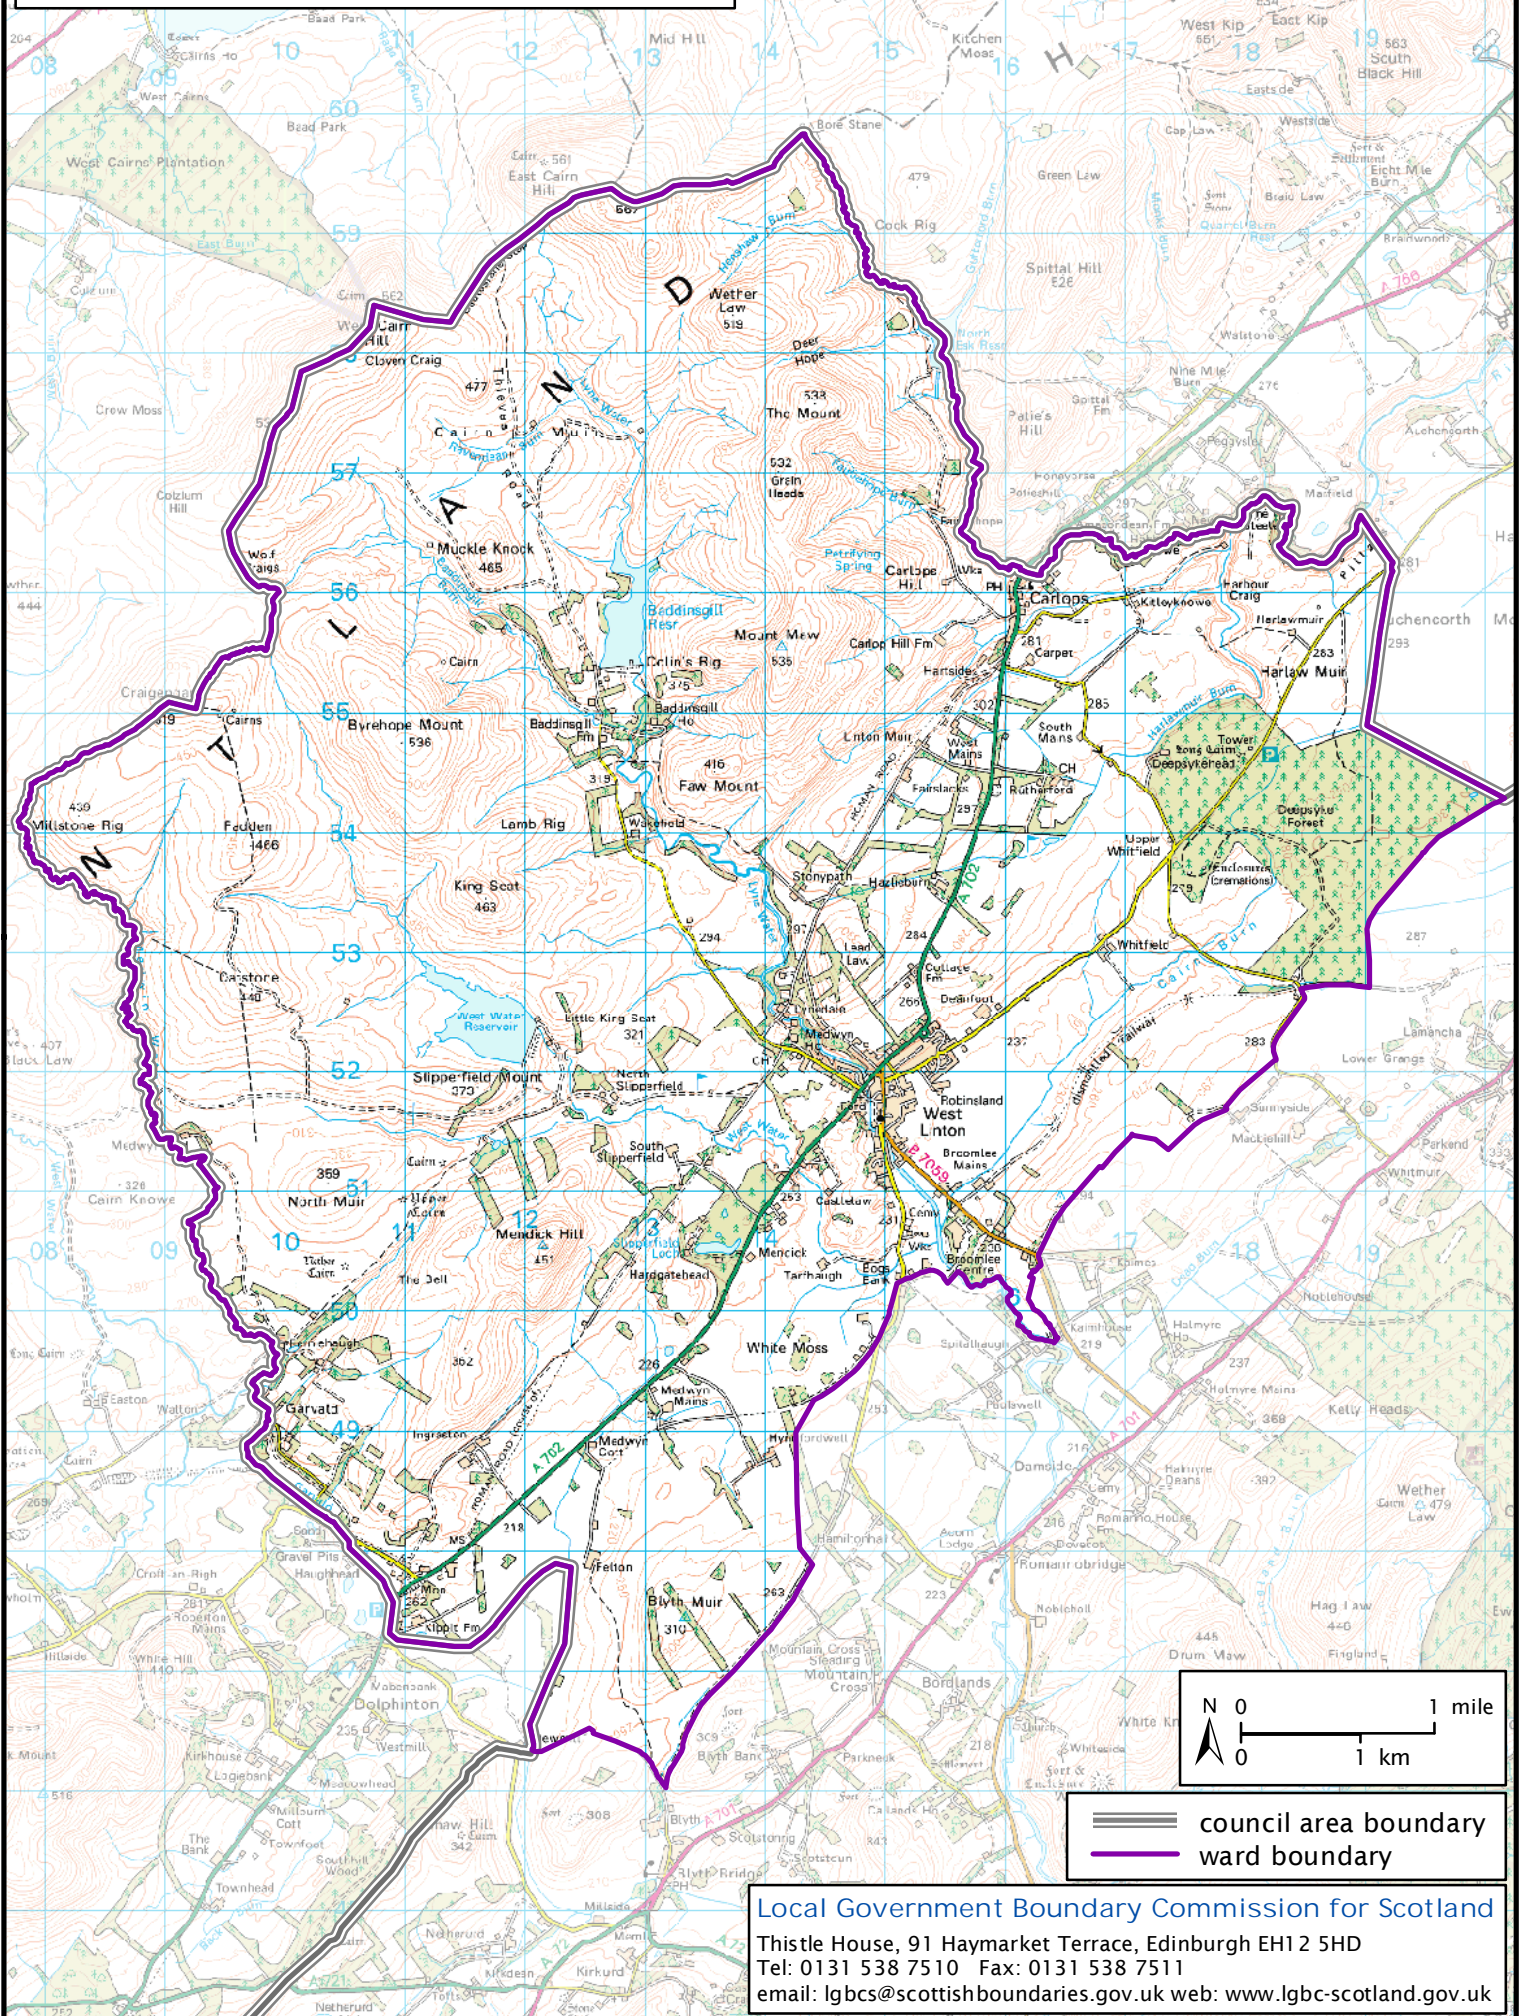

Formation electoral arrangements in 1995
Scottish Borders council area
Ward 56 - Linton

This map shows the ward boundary against Ordnance Survey maps from 2011 rather than maps from when the ward boundary was decided.

Crown Copyright and database right 2011. All rights reserved. Ordnance Survey licence no. 100022179

Local Government Boundary Commission for Scotland
Thistle House, 91 Haymarket Terrace, Edinburgh EH1 2 SHD
Tel: 0131 538 7510 Fax: 0131 538 7511
email: lgbc@scottishboundaries.gov.uk web: www.lgbc-scotland.gov.uk