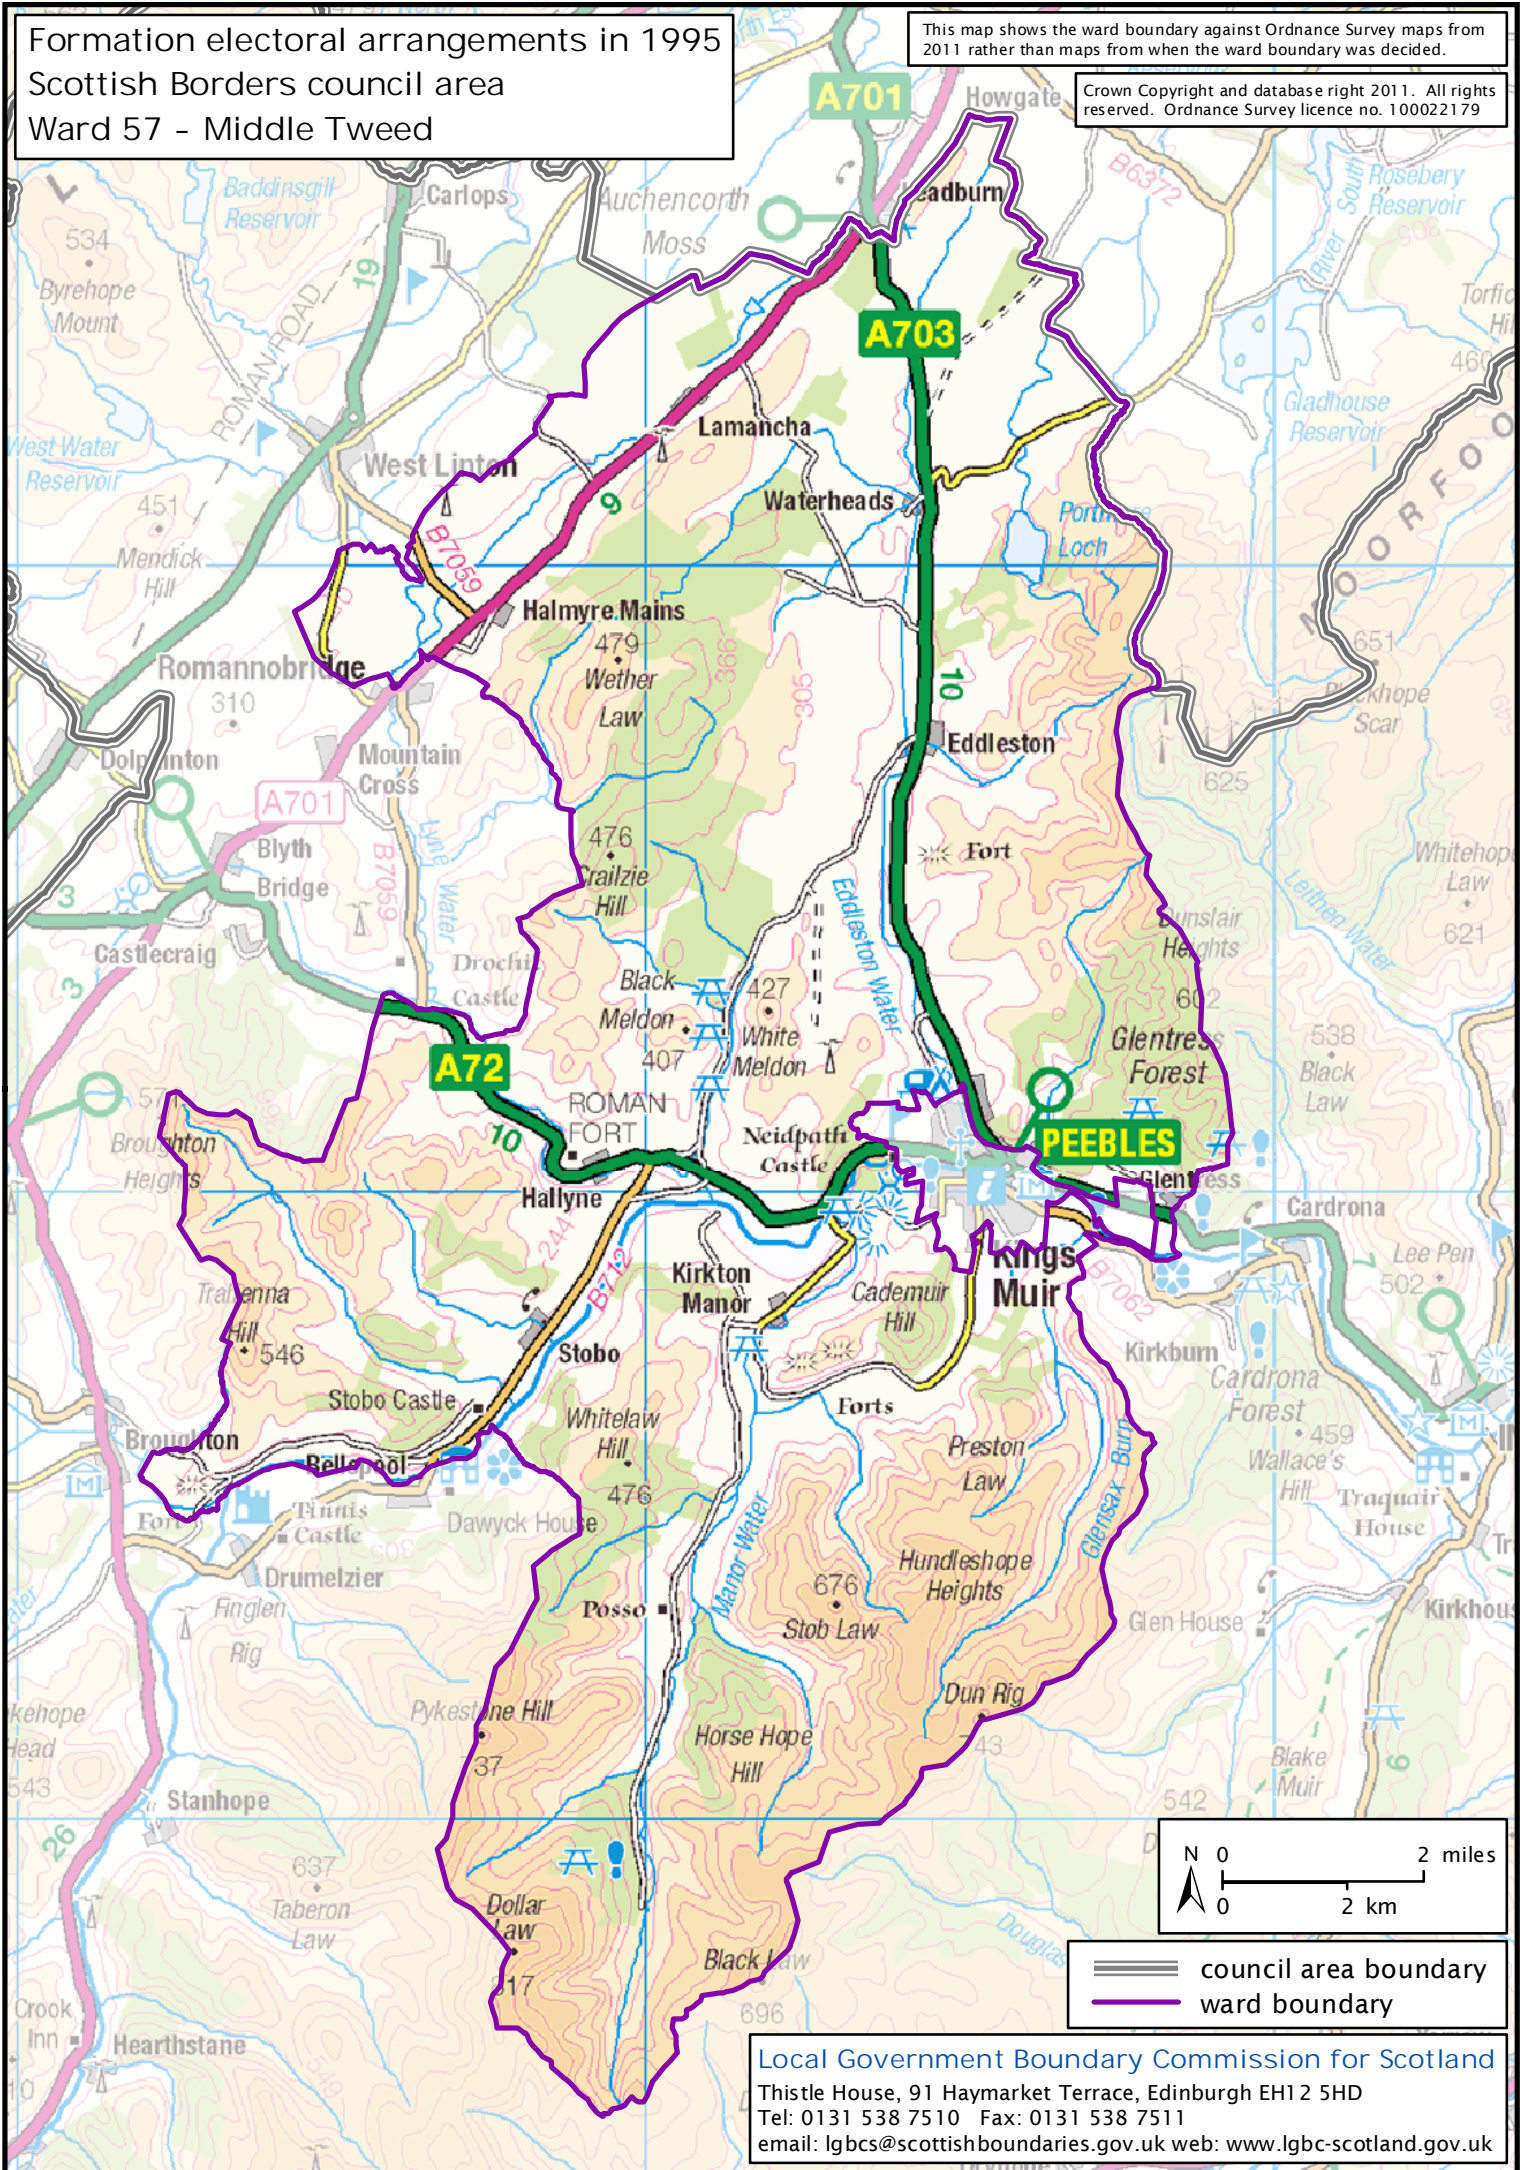

Formation electoral arrangements in 1995
Scottish Borders council area
Ward 57 - Middle Tweed

This map shows the ward boundary against Ordnance Survey maps from 2011 rather than maps from when the ward boundary was decided.

Crown Copyright and database right 2011. All rights reserved. Ordnance Survey licence no. 10002179

- ==== council area boundary
- ward boundary

Local Government Boundary Commission for Scotland
Thistle House, 91 Haymarket Terrace, Edinburgh EH1 2 5HD
Tel: 0131 538 7510 Fax: 0131 538 7511
email: lgbc@scottishboundaries.gov.uk web: www.lgbc-scotland.gov.uk