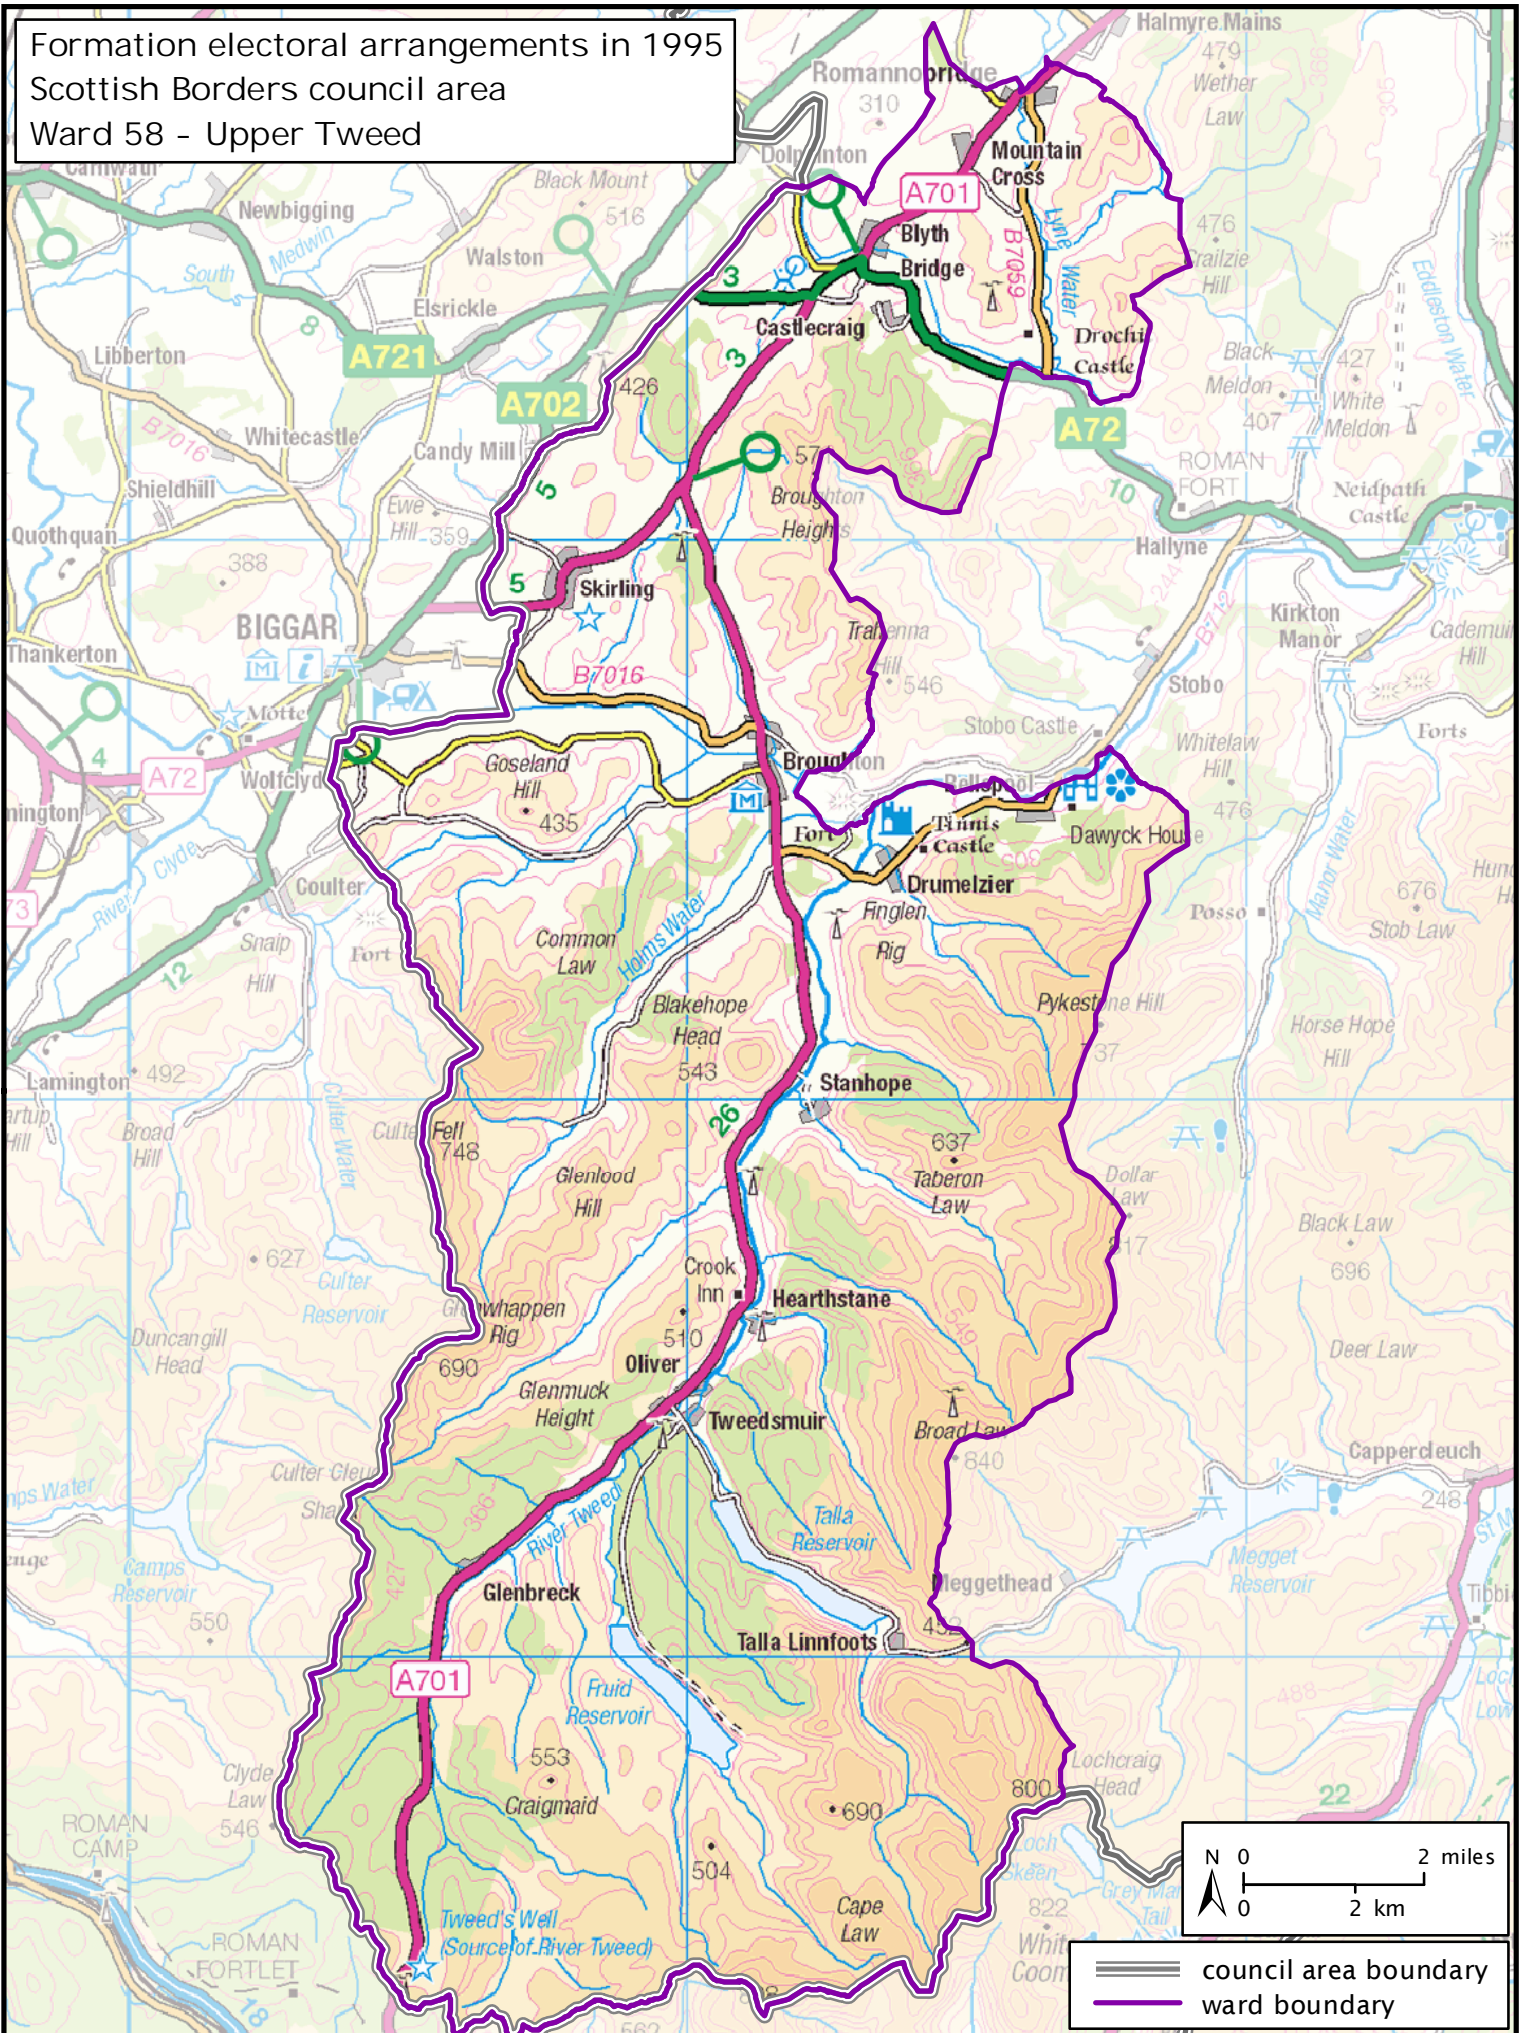

Formation electoral arrangements in 1995  
 Scottish Borders council area  
 Ward 58 - Upper Tweed

Crown Copyright and database right 2011. All rights reserved. Ordnance Survey licence no. 100022179

This map shows the ward boundary against Ordnance Survey maps from 2011 rather than maps from when the ward boundary was decided.