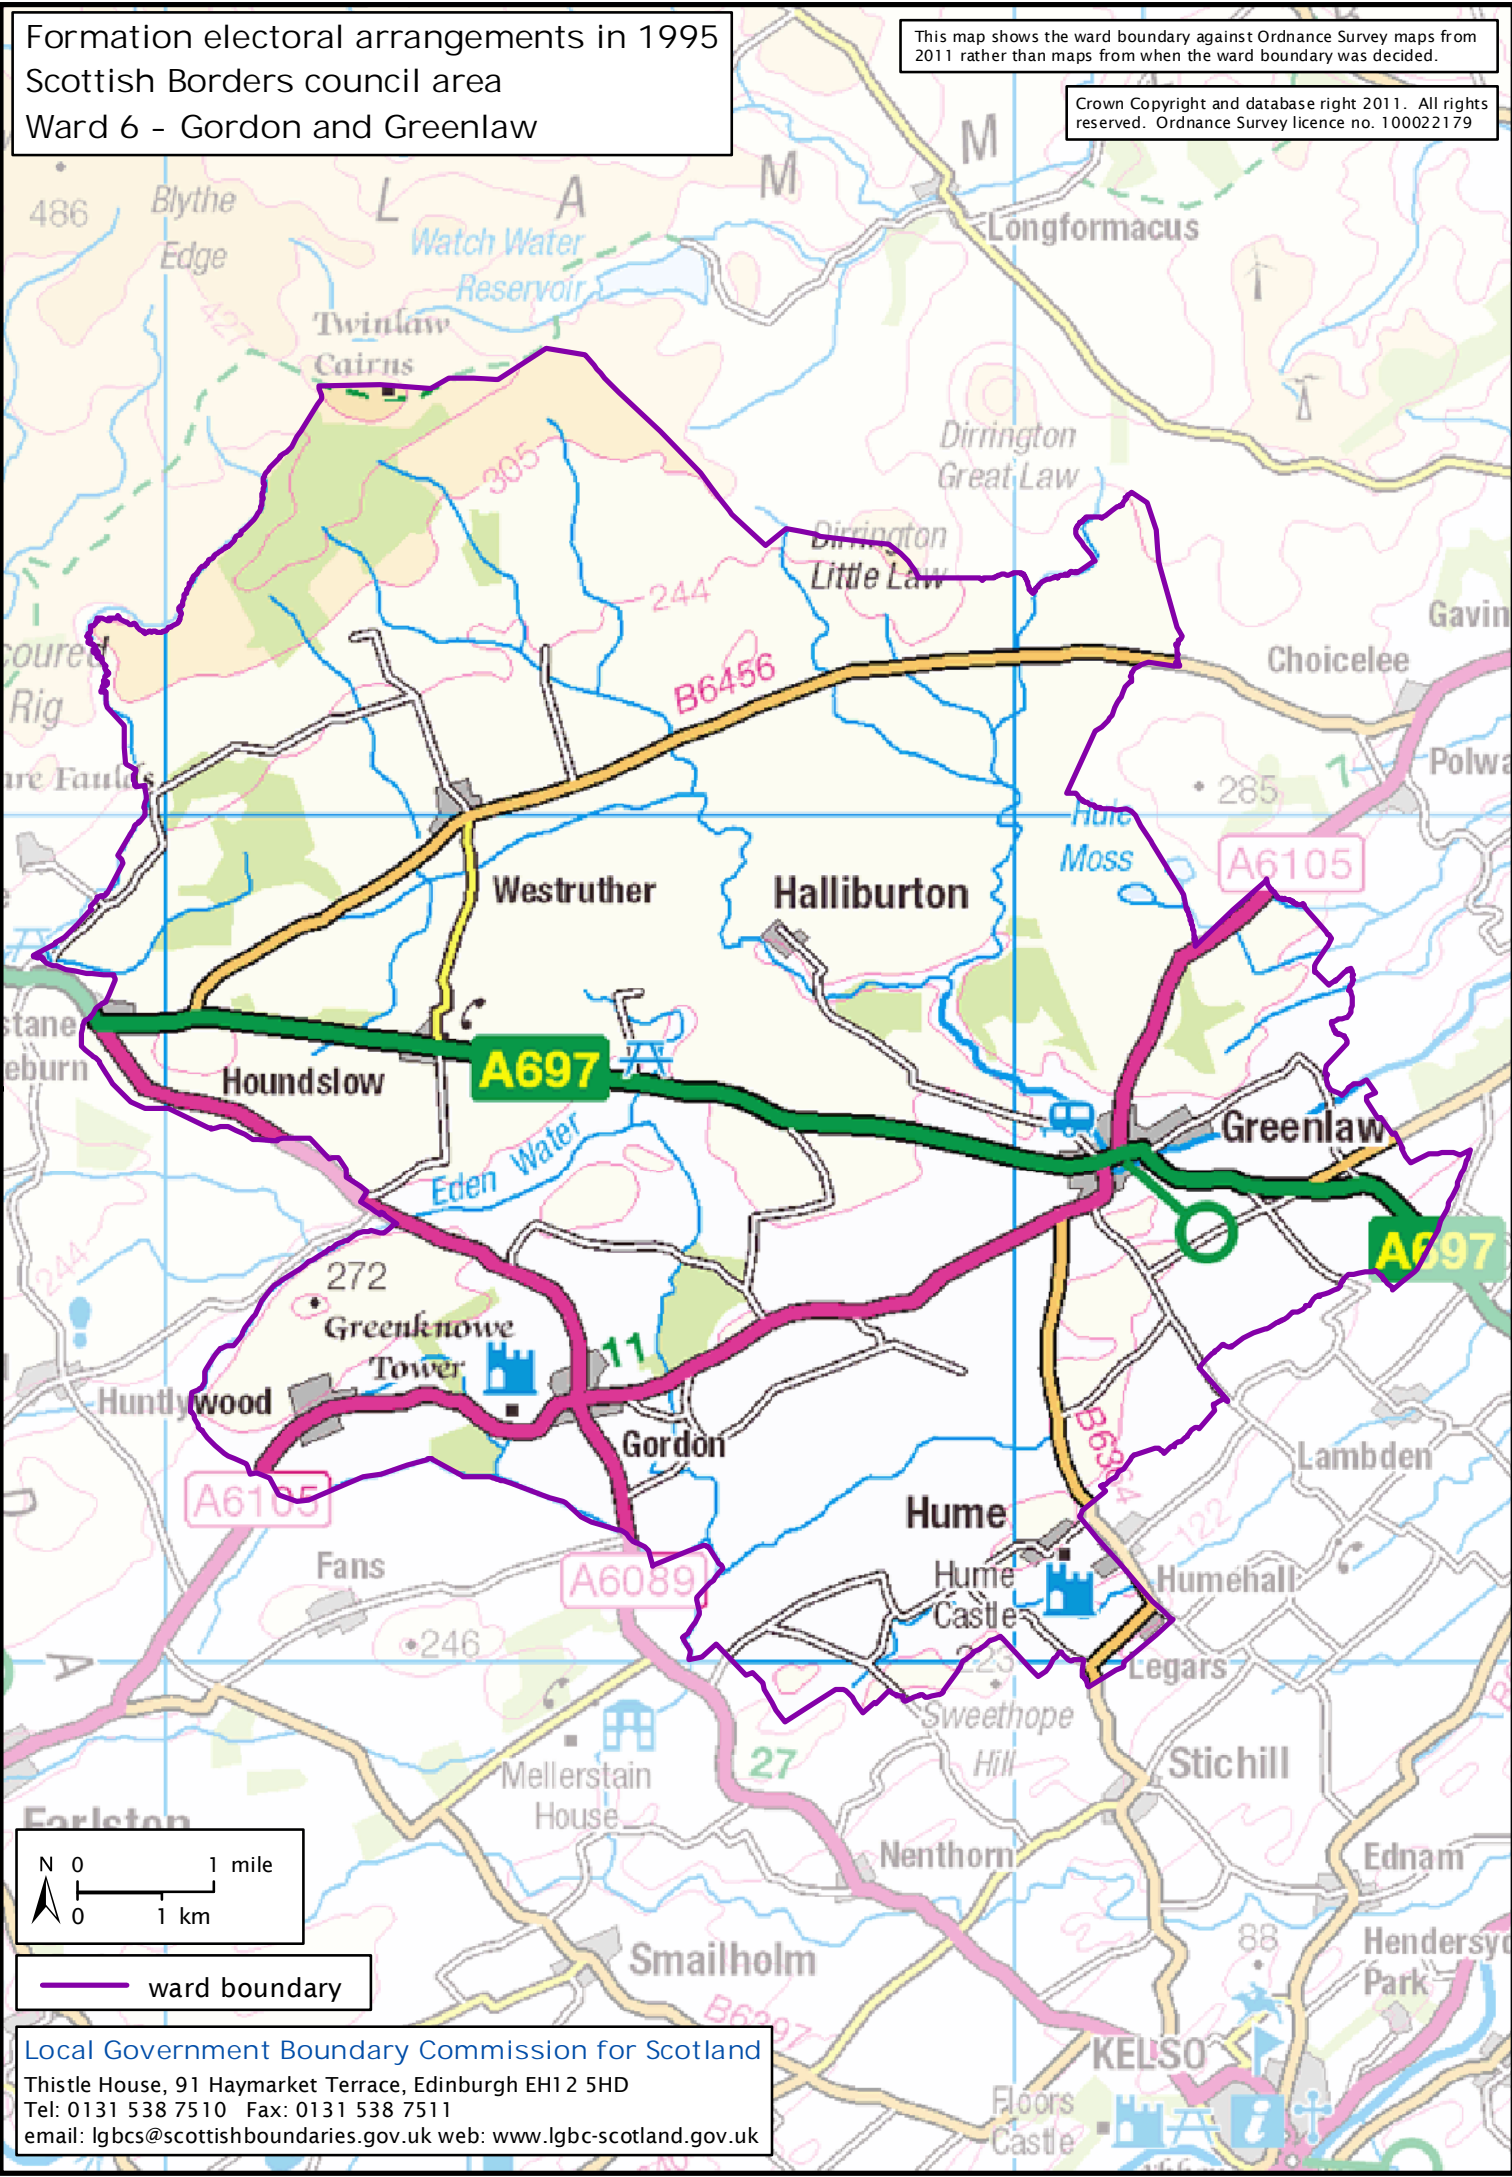

Formation electoral arrangements in 1995
Scottish Borders council area
Ward 6 - Gordon and Greenlaw

This map shows the ward boundary against Ordnance Survey maps from 2011 rather than maps from when the ward boundary was decided.

Crown Copyright and database right 2011. All rights reserved. Ordnance Survey licence no. 100022179

— ward boundary

Local Government Boundary Commission for Scotland
Thistle House, 91 Haymarket Terrace, Edinburgh EH12 5HD
Tel: 0131 538 7510 Fax: 0131 538 7511
email: lgbc@scottishboundaries.gov.uk web: www.lgbc-scotland.gov.uk