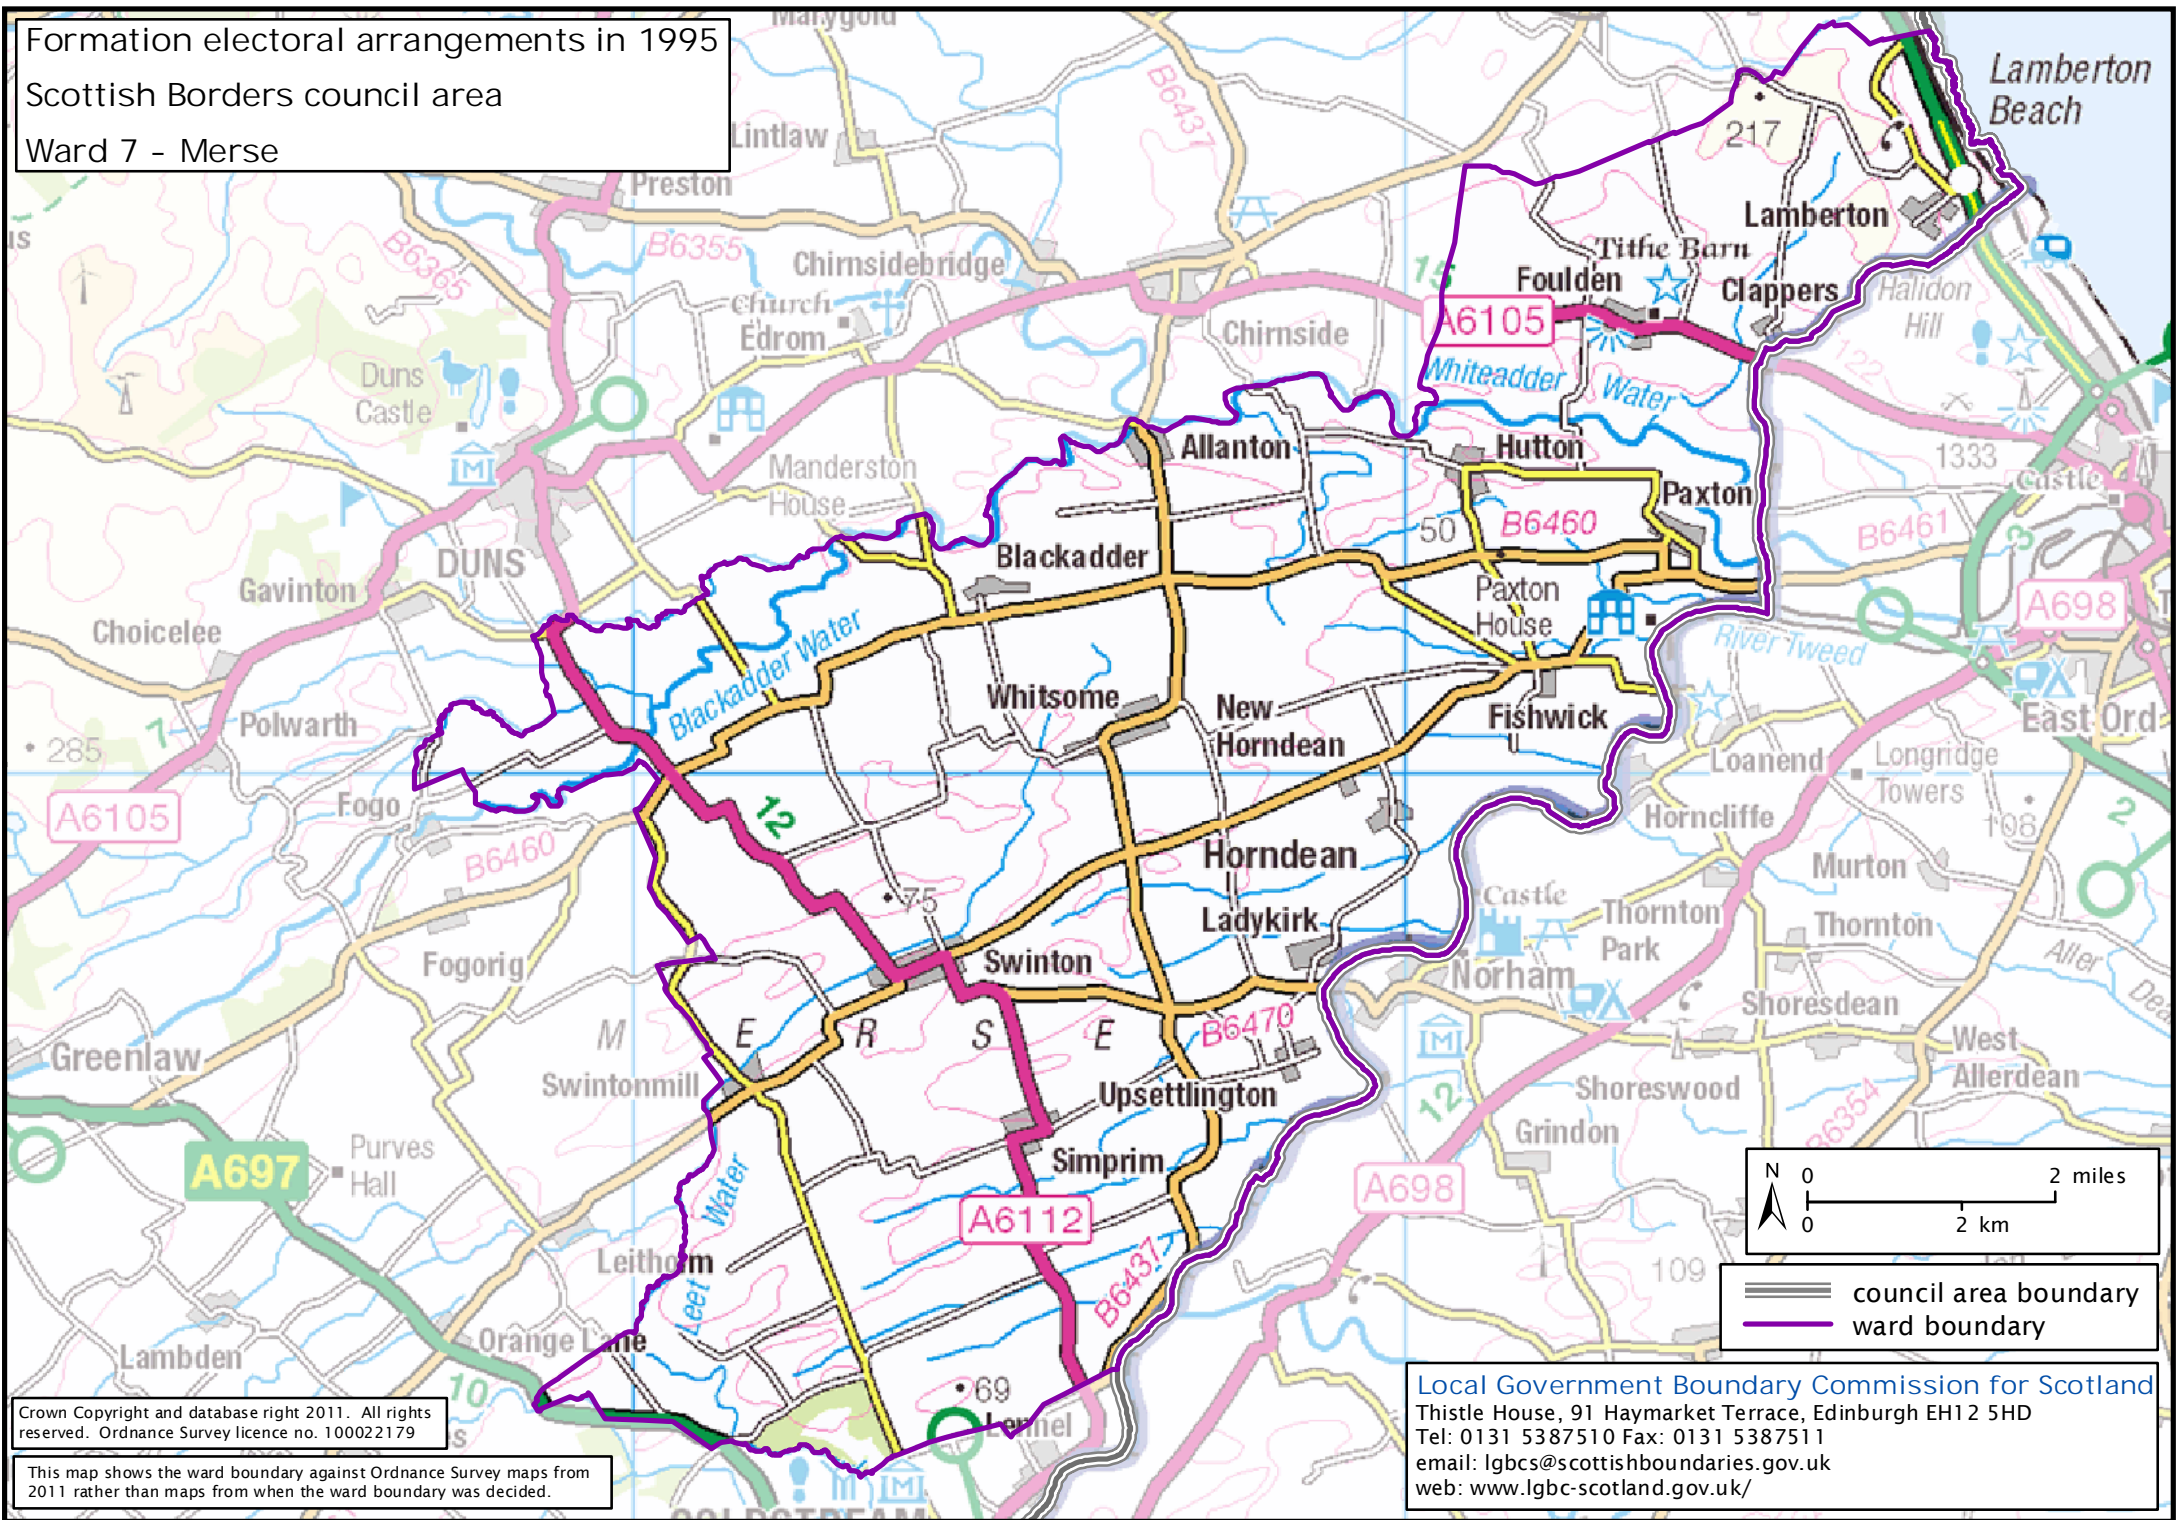

Formation electoral arrangements in 1995
 Scottish Borders council area
 Ward 7 - Merse

Crown Copyright and database right 2011. All rights reserved. Ordnance Survey licence no. 100022179

This map shows the ward boundary against Ordnance Survey maps from 2011 rather than maps from when the ward boundary was decided.

 council area boundary
 ward boundary

Local Government Boundary Commission for Scotland
 Thistle House, 91 Haymarket Terrace, Edinburgh EH12 5HD
 Tel: 0131 5387510 Fax: 0131 5387511
 email: lgbc@scottishboundaries.gov.uk
 web: www.lgbc-scotland.gov.uk/