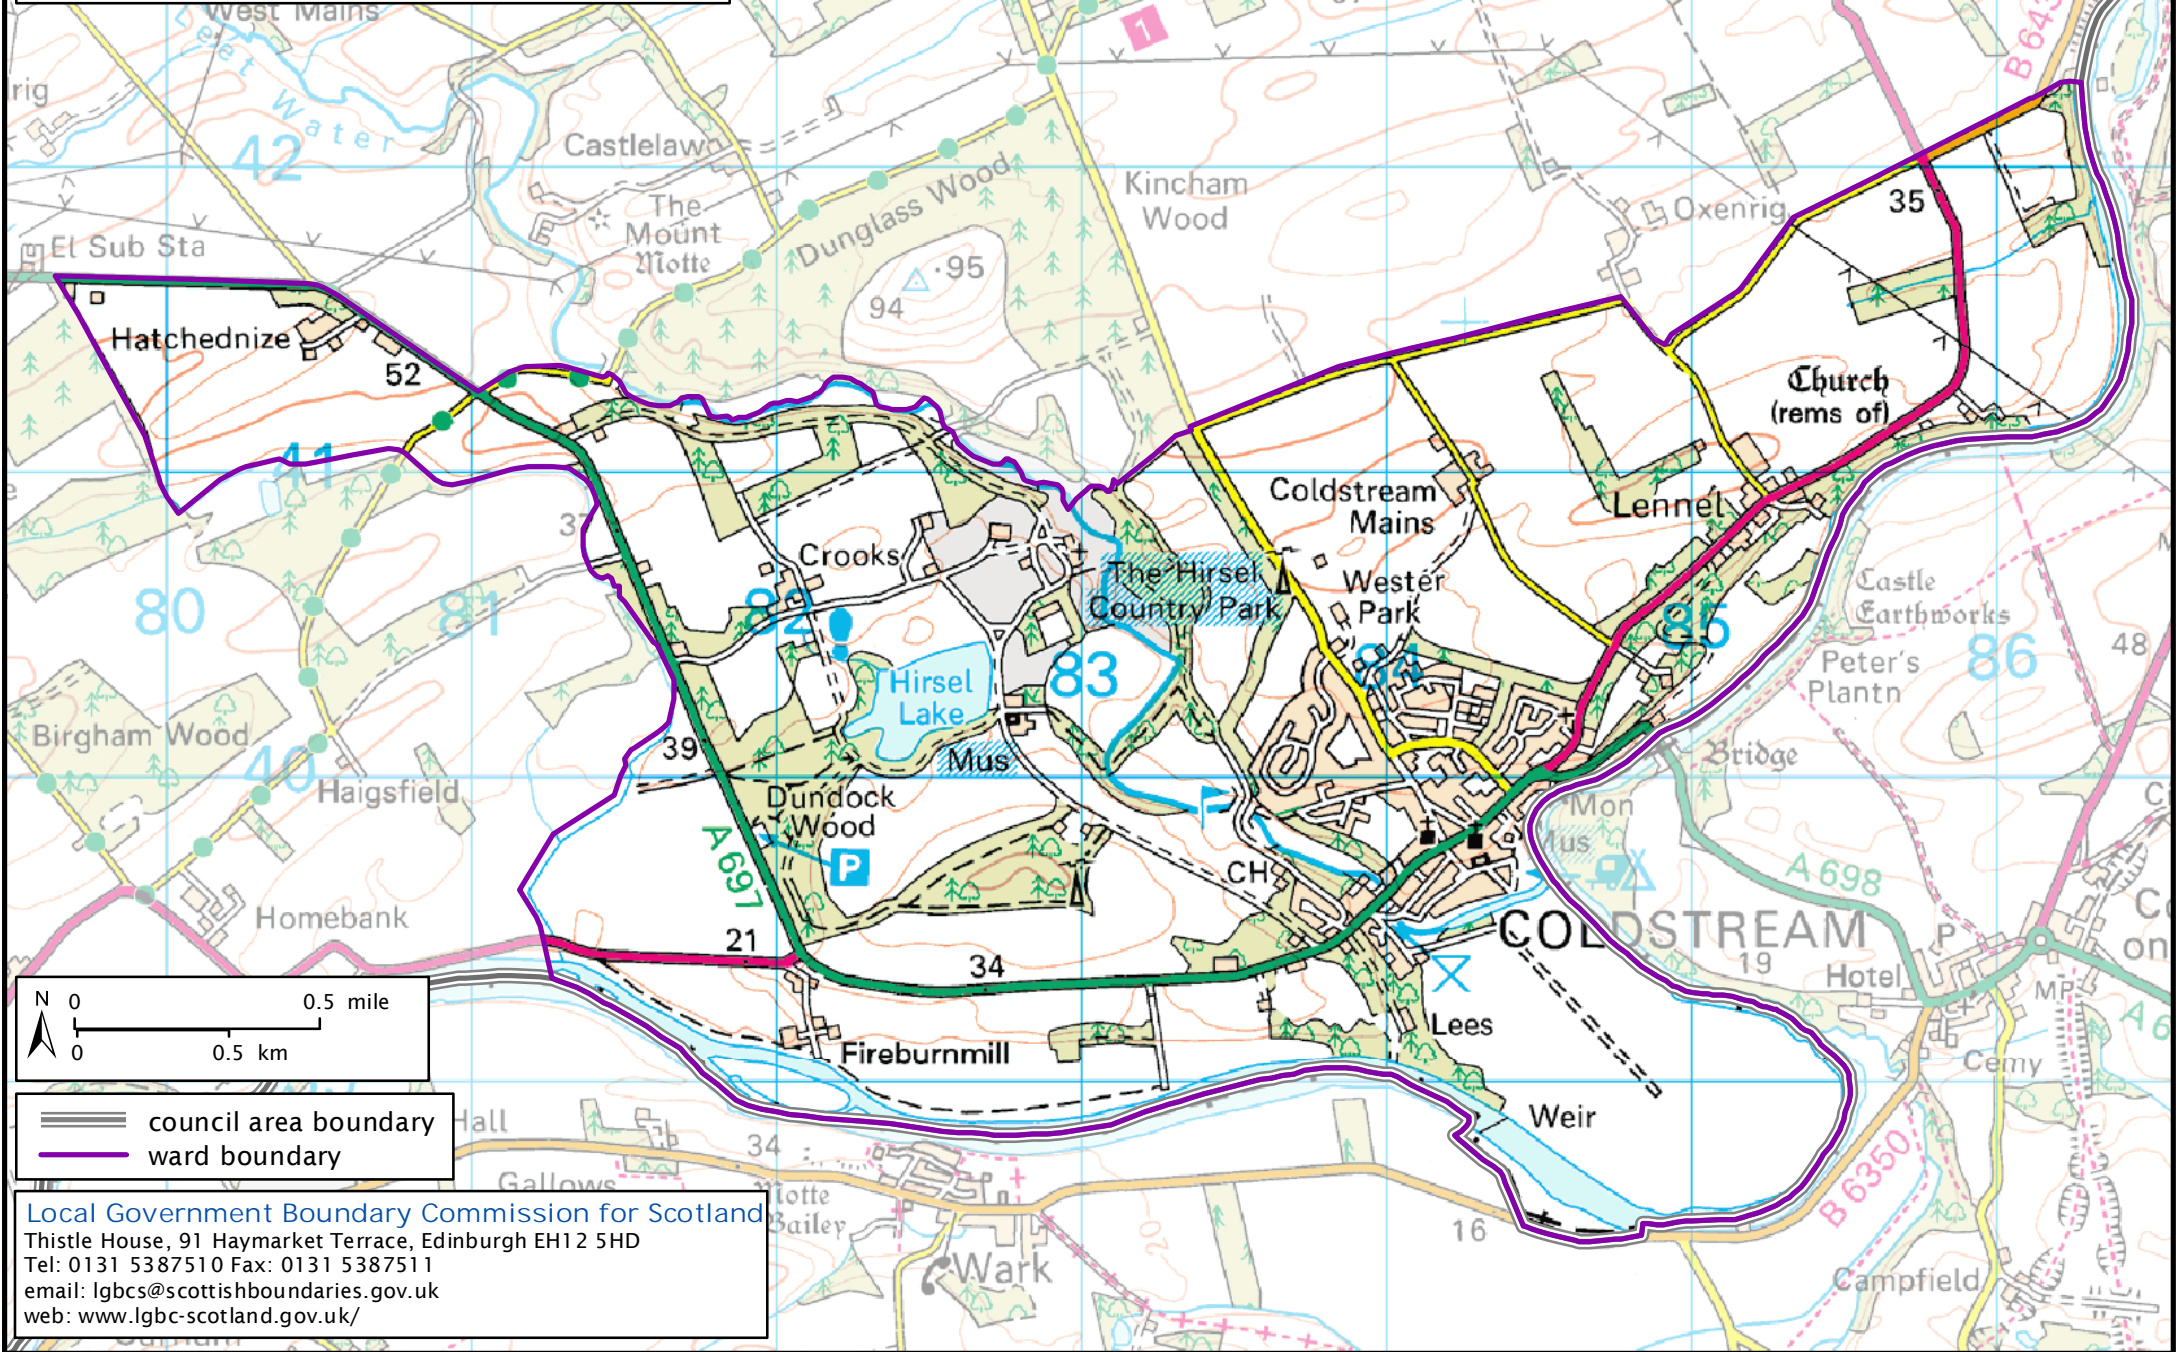

Formation electoral arrangements in 1995

Scottish Borders council area

Ward 8 - Coldstream

This map shows the ward boundary against Ordnance Survey maps from 2011 rather than maps from when the ward boundary was decided.

Crown Copyright and database right 2011. All rights reserved. Ordnance Survey licence no. 10002179

— council area boundary
— ward boundary

Local Government Boundary Commission for Scotland
Thistle House, 91 Haymarket Terrace, Edinburgh EH12 5HD
Tel: 0131 5387510 Fax: 0131 5387511
email: lgbc@scottishboundaries.gov.uk
web: www.lgbc-scotland.gov.uk/