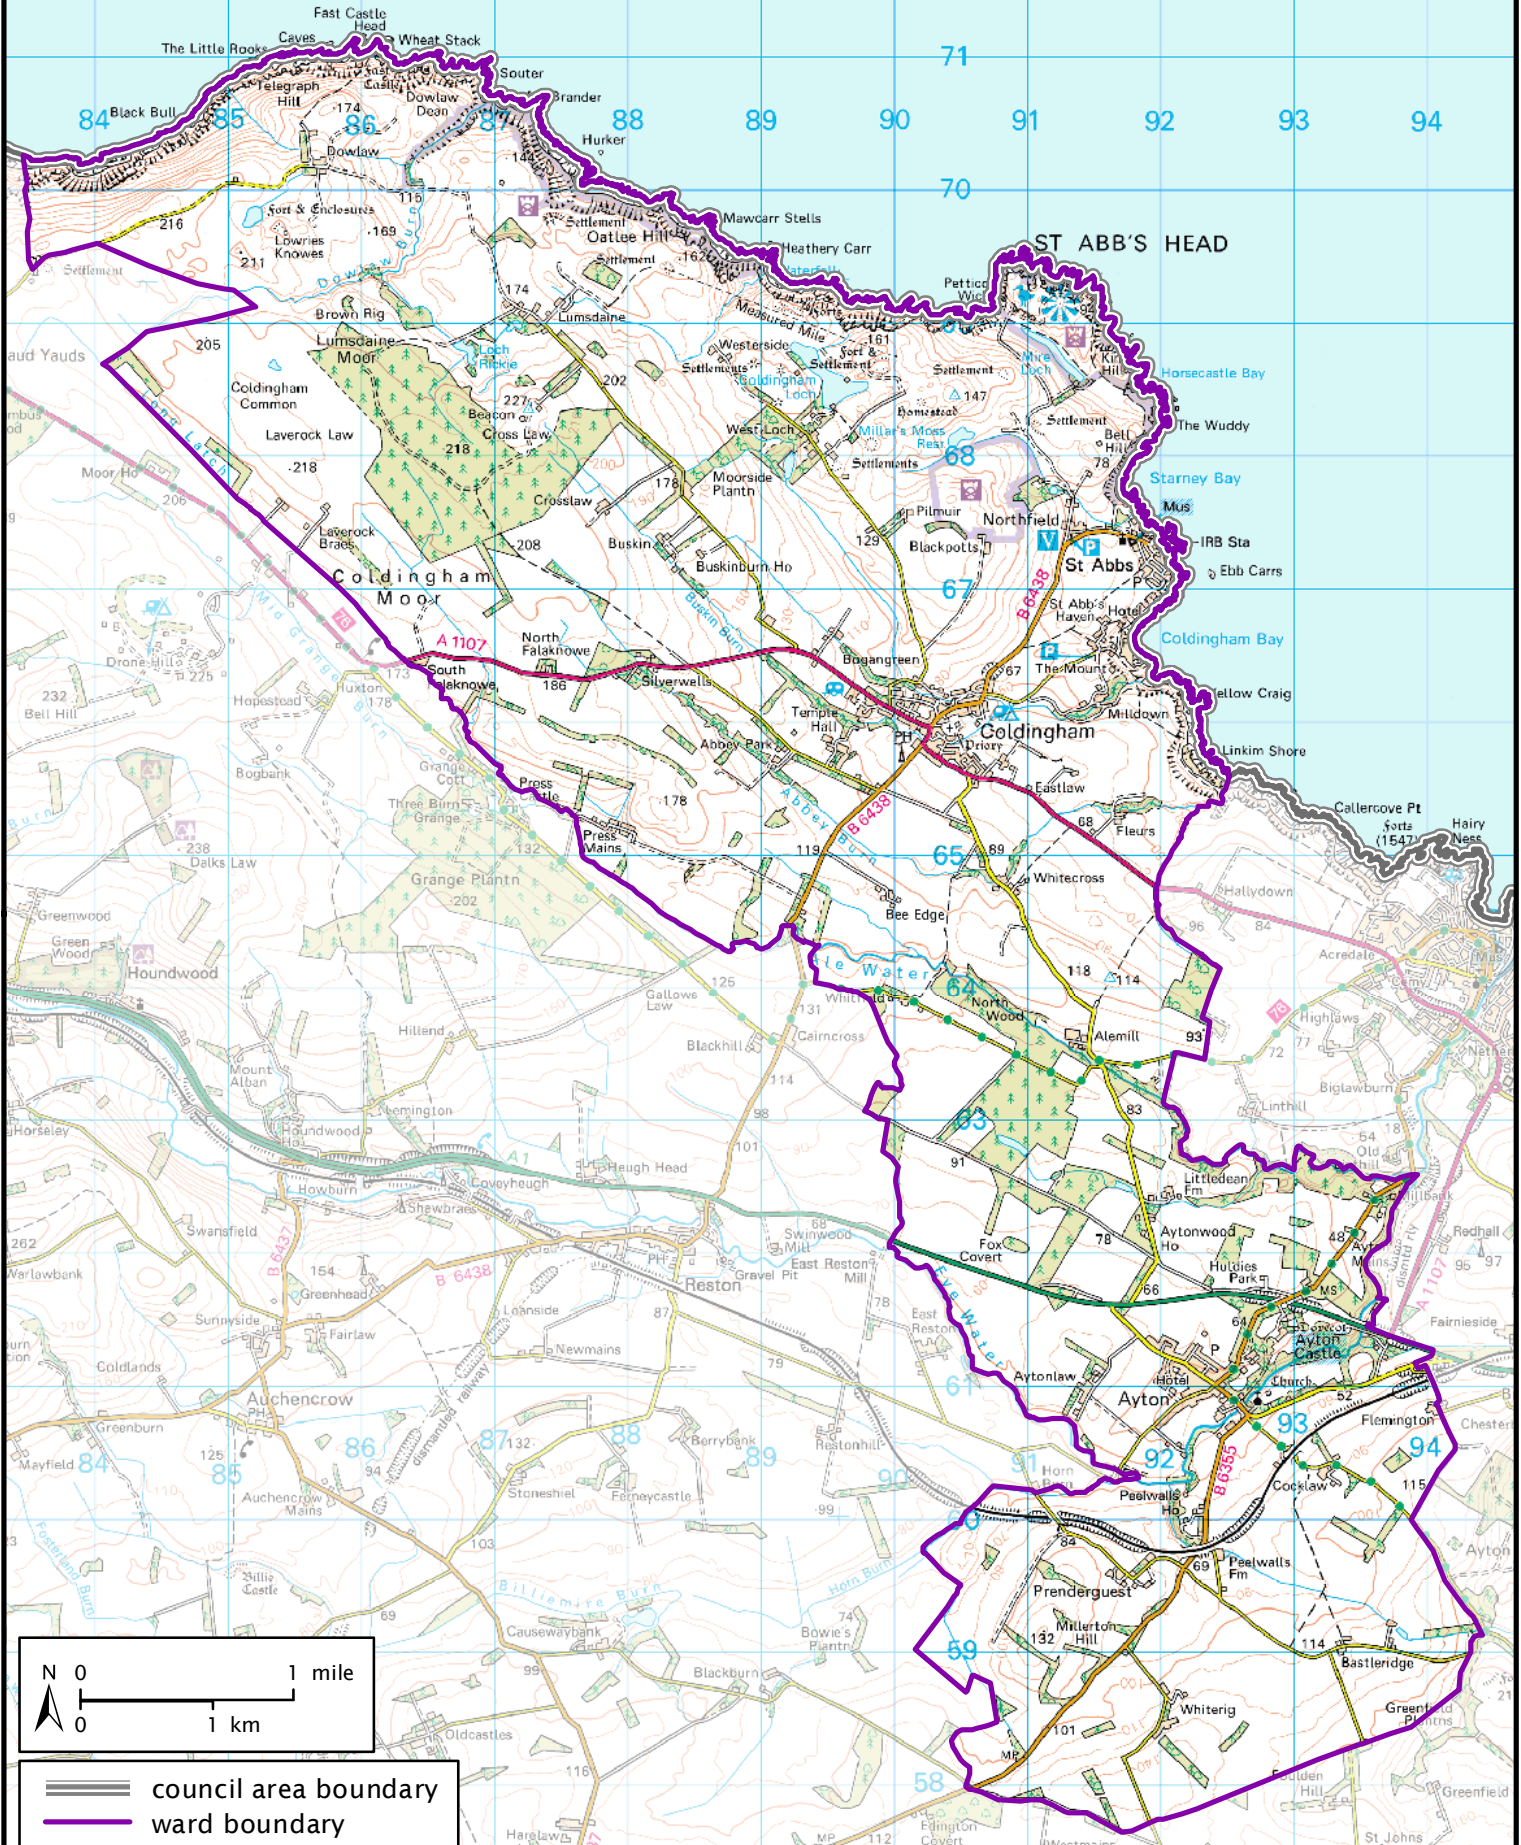

Formation electoral arrangements in 1995
 Scottish Borders council area
 Ward 9 - Ayton and Coldingham

This map shows the ward boundary against Ordnance Survey maps from 2011 rather than maps from when the ward boundary was decided.

Crown Copyright and database right 2011. All rights reserved. Ordnance Survey licence no. 100022179

Local Government Boundary Commission for Scotland
 Thistle House, 91 Haymarket Terrace, Edinburgh EH12 5HD
 Tel: 0131 538 7510 Fax: 0131 538 7511
 email: lgbcscottishboundaries.gov.uk web: www.lgbc-scotland.gov.uk