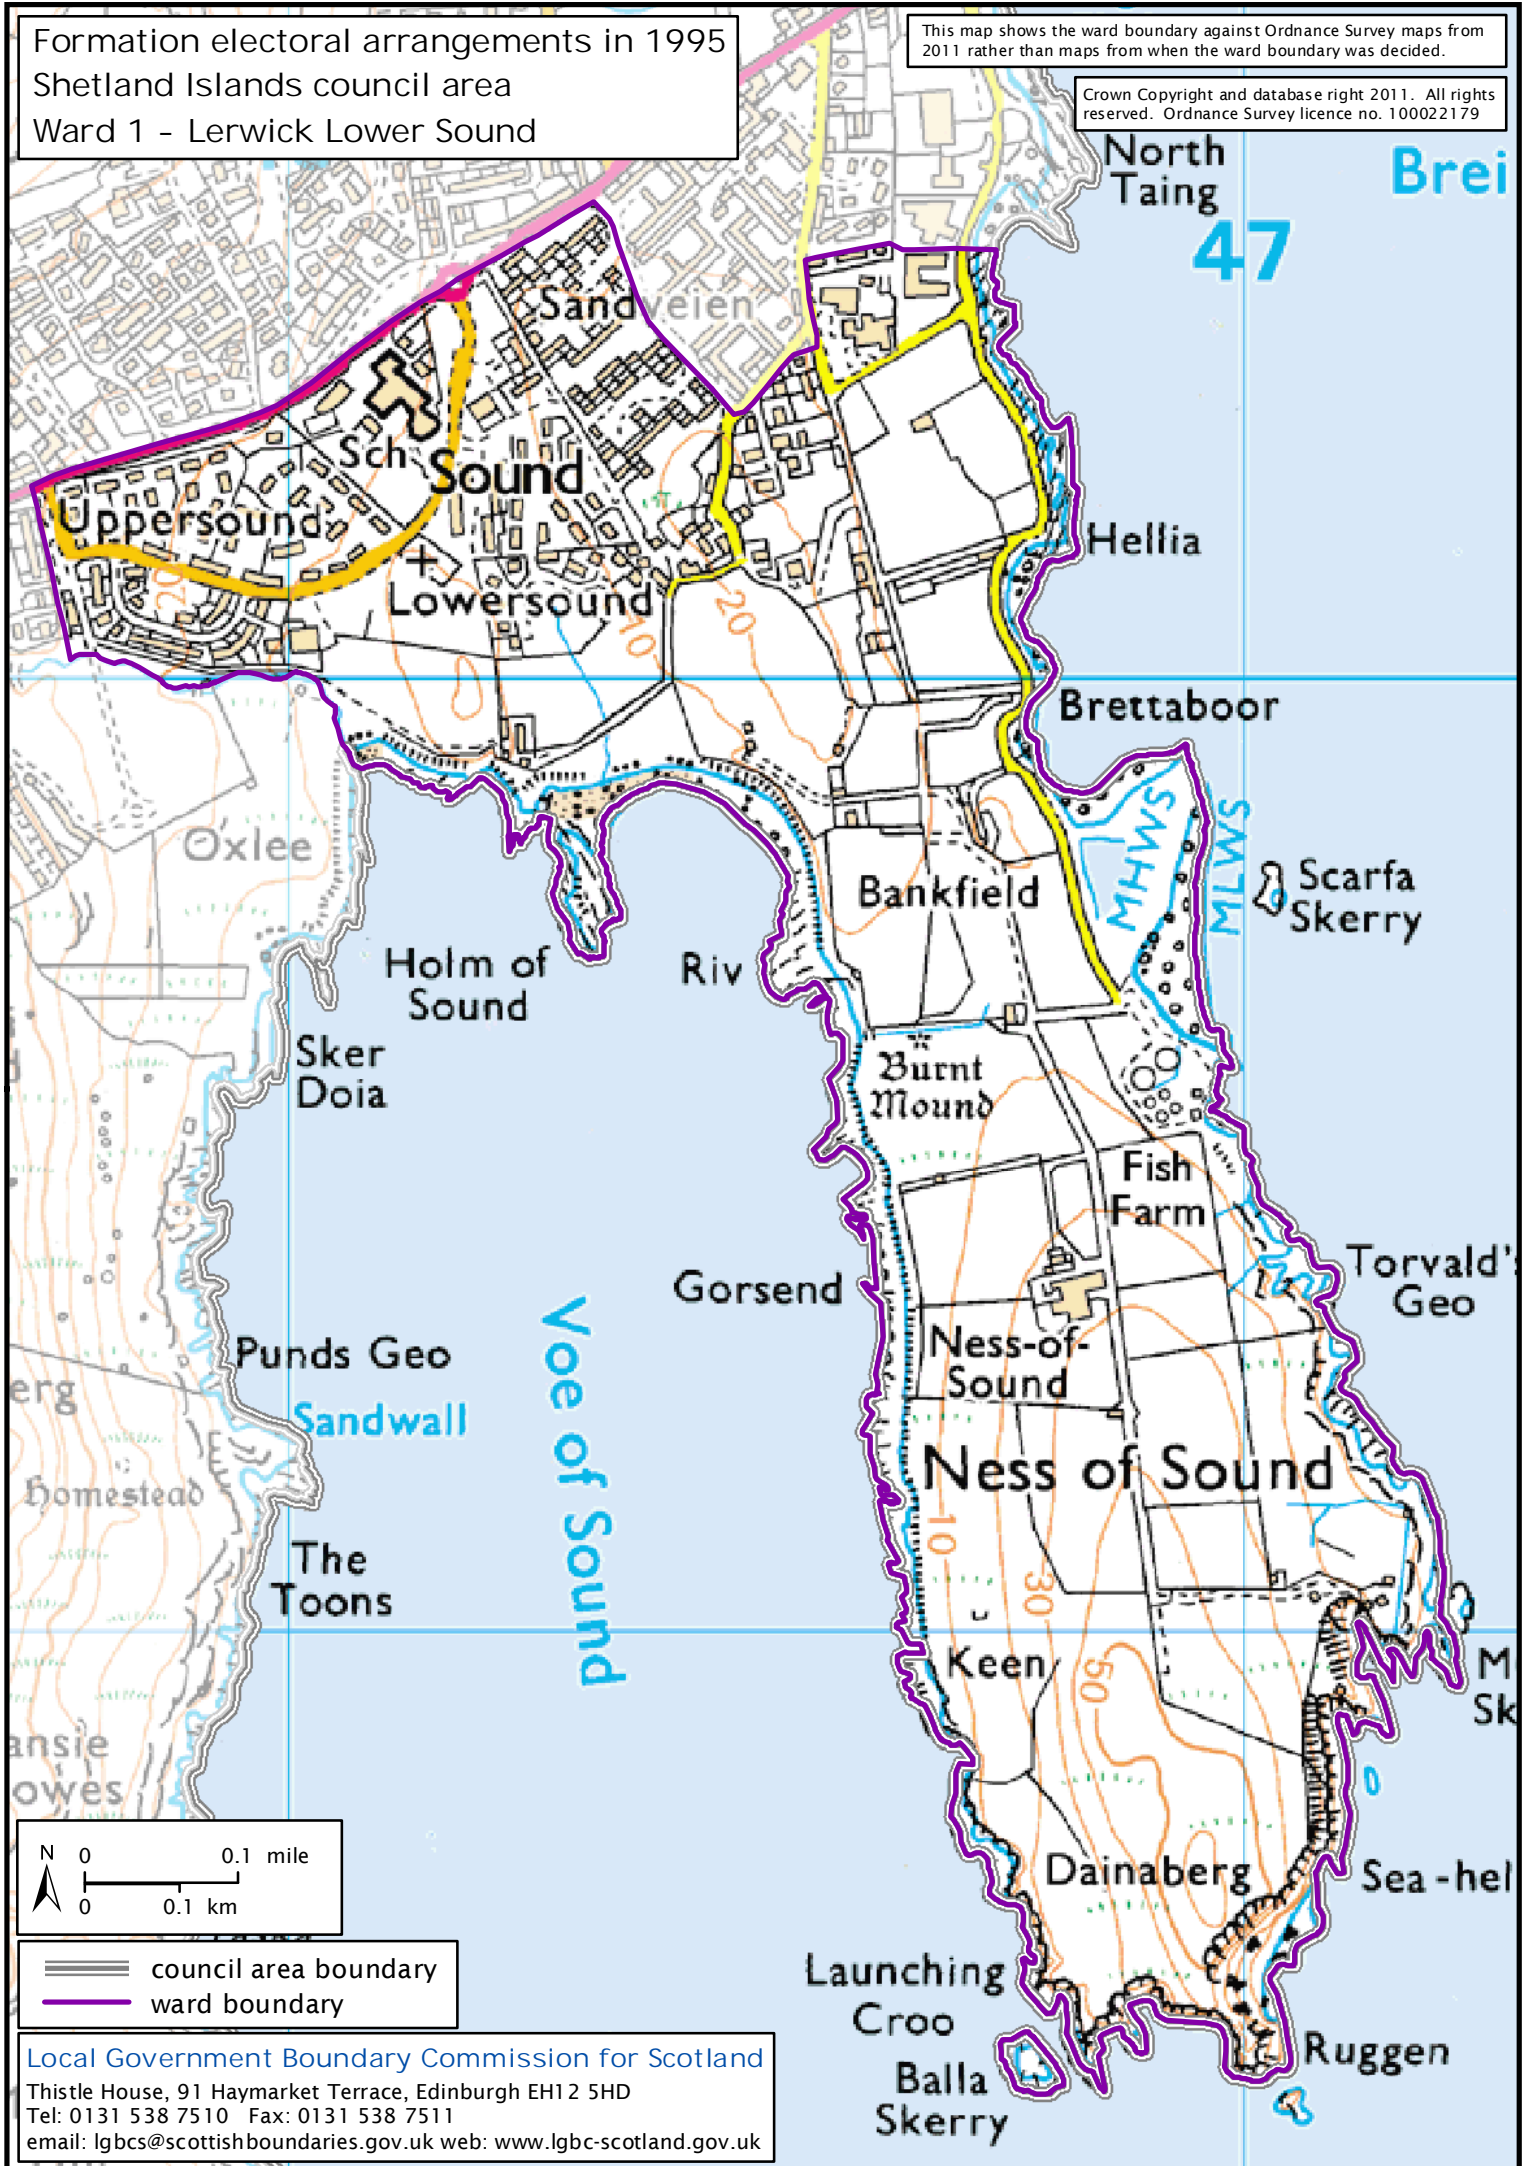

Formation electoral arrangements in 1995
 Shetland Islands council area
 Ward 1 - Lerwick Lower Sound

This map shows the ward boundary against Ordnance Survey maps from 2011 rather than maps from when the ward boundary was decided.

Crown Copyright and database right 2011. All rights reserved. Ordnance Survey licence no. 10002179

N 0 0.1 mile
 0 0.1 km

==== council area boundary
 ——— ward boundary

Local Government Boundary Commission for Scotland
 Thistle House, 91 Haymarket Terrace, Edinburgh EH1 2 5HD
 Tel: 0131 538 7510 Fax: 0131 538 7511
 email: lgbc@scottishboundaries.gov.uk web: www.lgbc-scotland.gov.uk