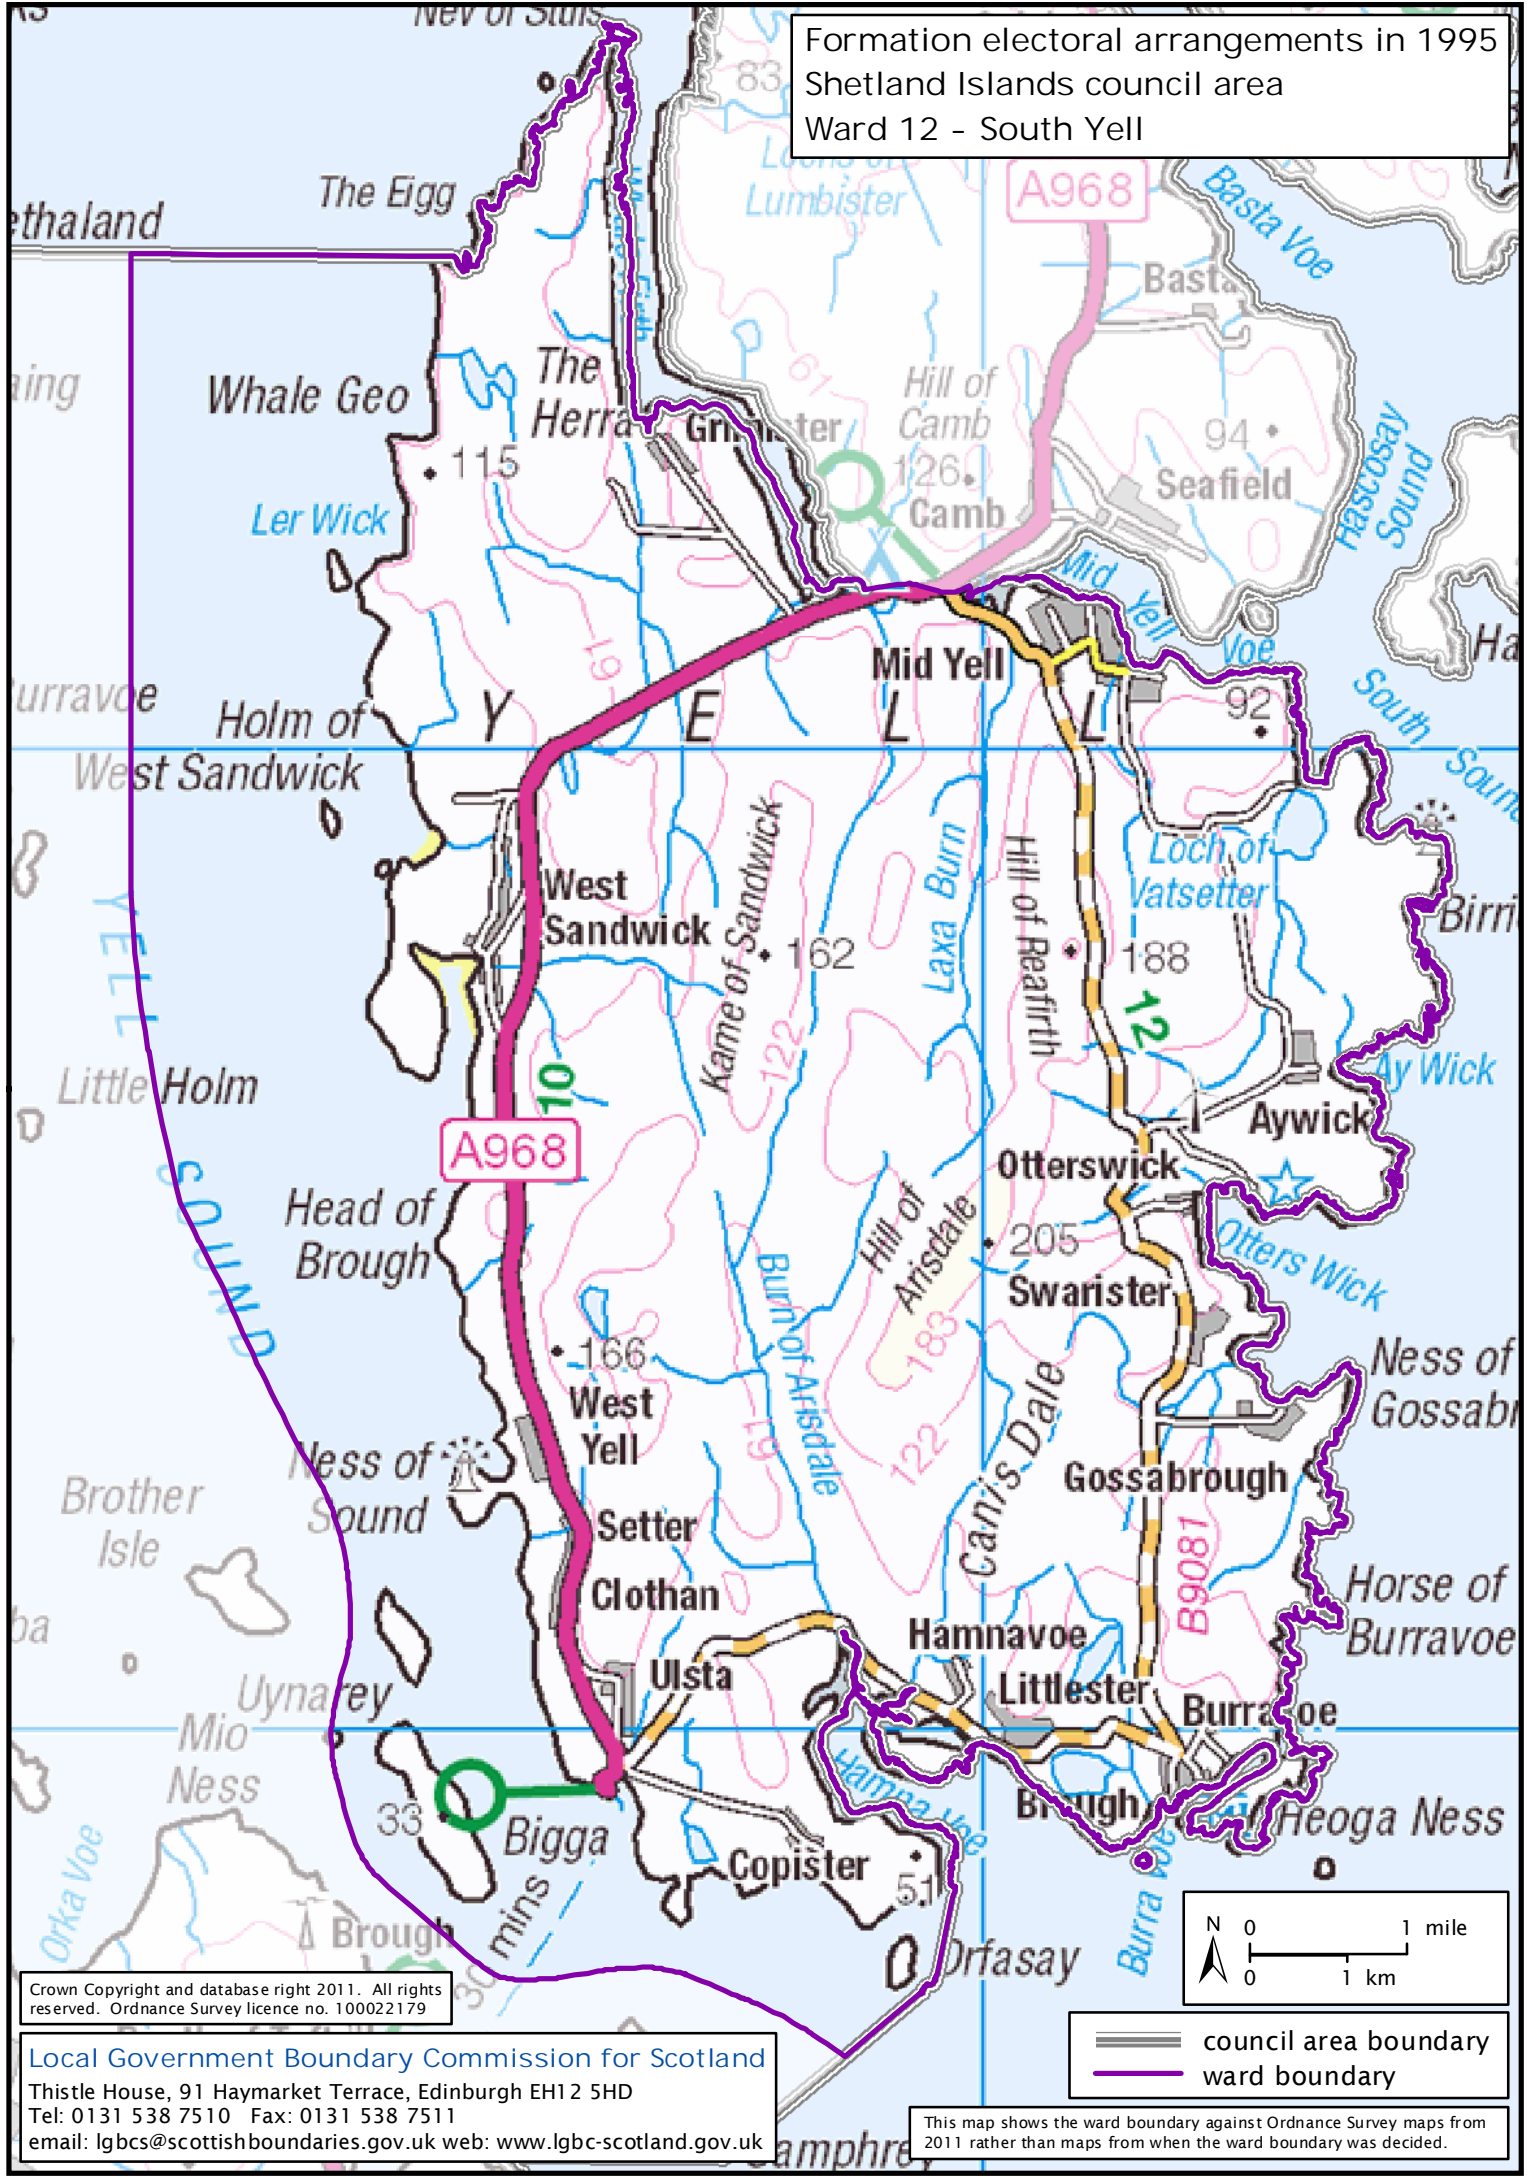

Formation electoral arrangements in 1995  
 Shetland Islands council area  
 Ward 12 - South Yell

Crown Copyright and database right 2011. All rights reserved. Ordnance Survey licence no. 100022179

Local Government Boundary Commission for Scotland  
 Thistle House, 91 Haymarket Terrace, Edinburgh EH12 5HD  
 Tel: 0131 538 7510 Fax: 0131 538 7511  
 email: lgbc@scottishboundaries.gov.uk web: www.lgbc-scotland.gov.uk

— council area boundary  
 — ward boundary

This map shows the ward boundary against Ordnance Survey maps from 2011 rather than maps from when the ward boundary was decided.