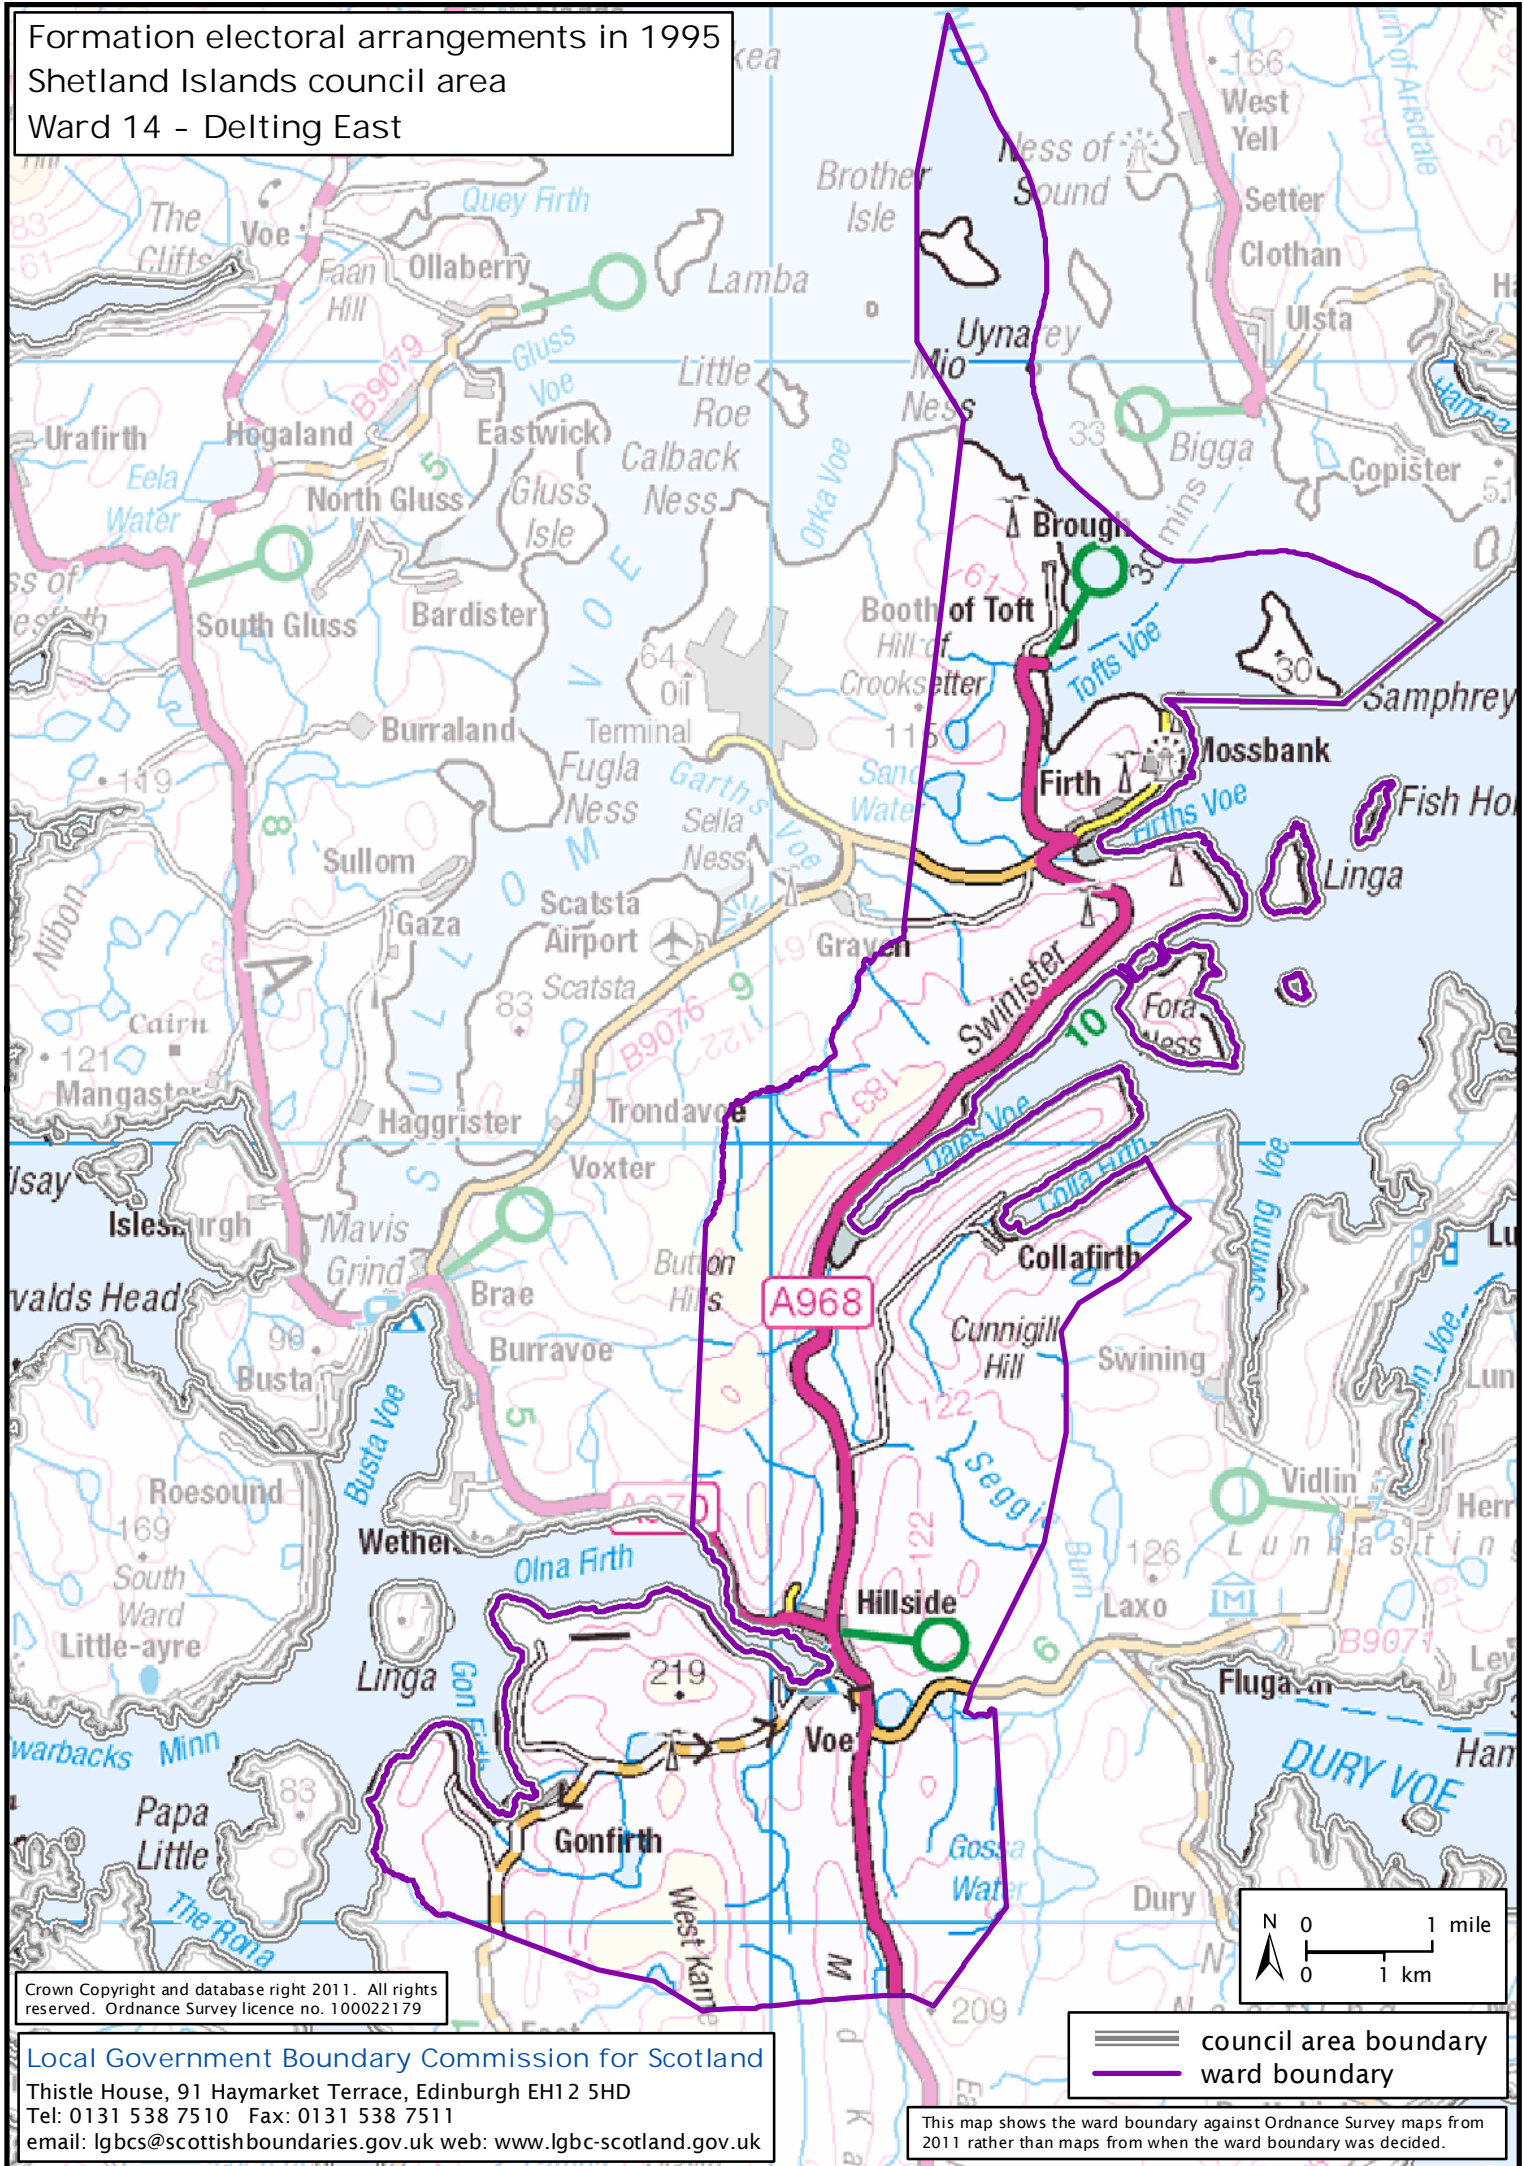

Formation electoral arrangements in 1995
 Shetland Islands council area
 Ward 14 - Delting East

Crown Copyright and database right 2011. All rights reserved. Ordnance Survey licence no. 100022179

Local Government Boundary Commission for Scotland
 Thistle House, 91 Haymarket Terrace, Edinburgh EH12 5HD
 Tel: 0131 538 7510 Fax: 0131 538 7511
 email: lgbc@scottishboundaries.gov.uk web: www.lgbc-scotland.gov.uk

==== council area boundary
 ——— ward boundary

This map shows the ward boundary against Ordnance Survey maps from 2011 rather than maps from when the ward boundary was decided.