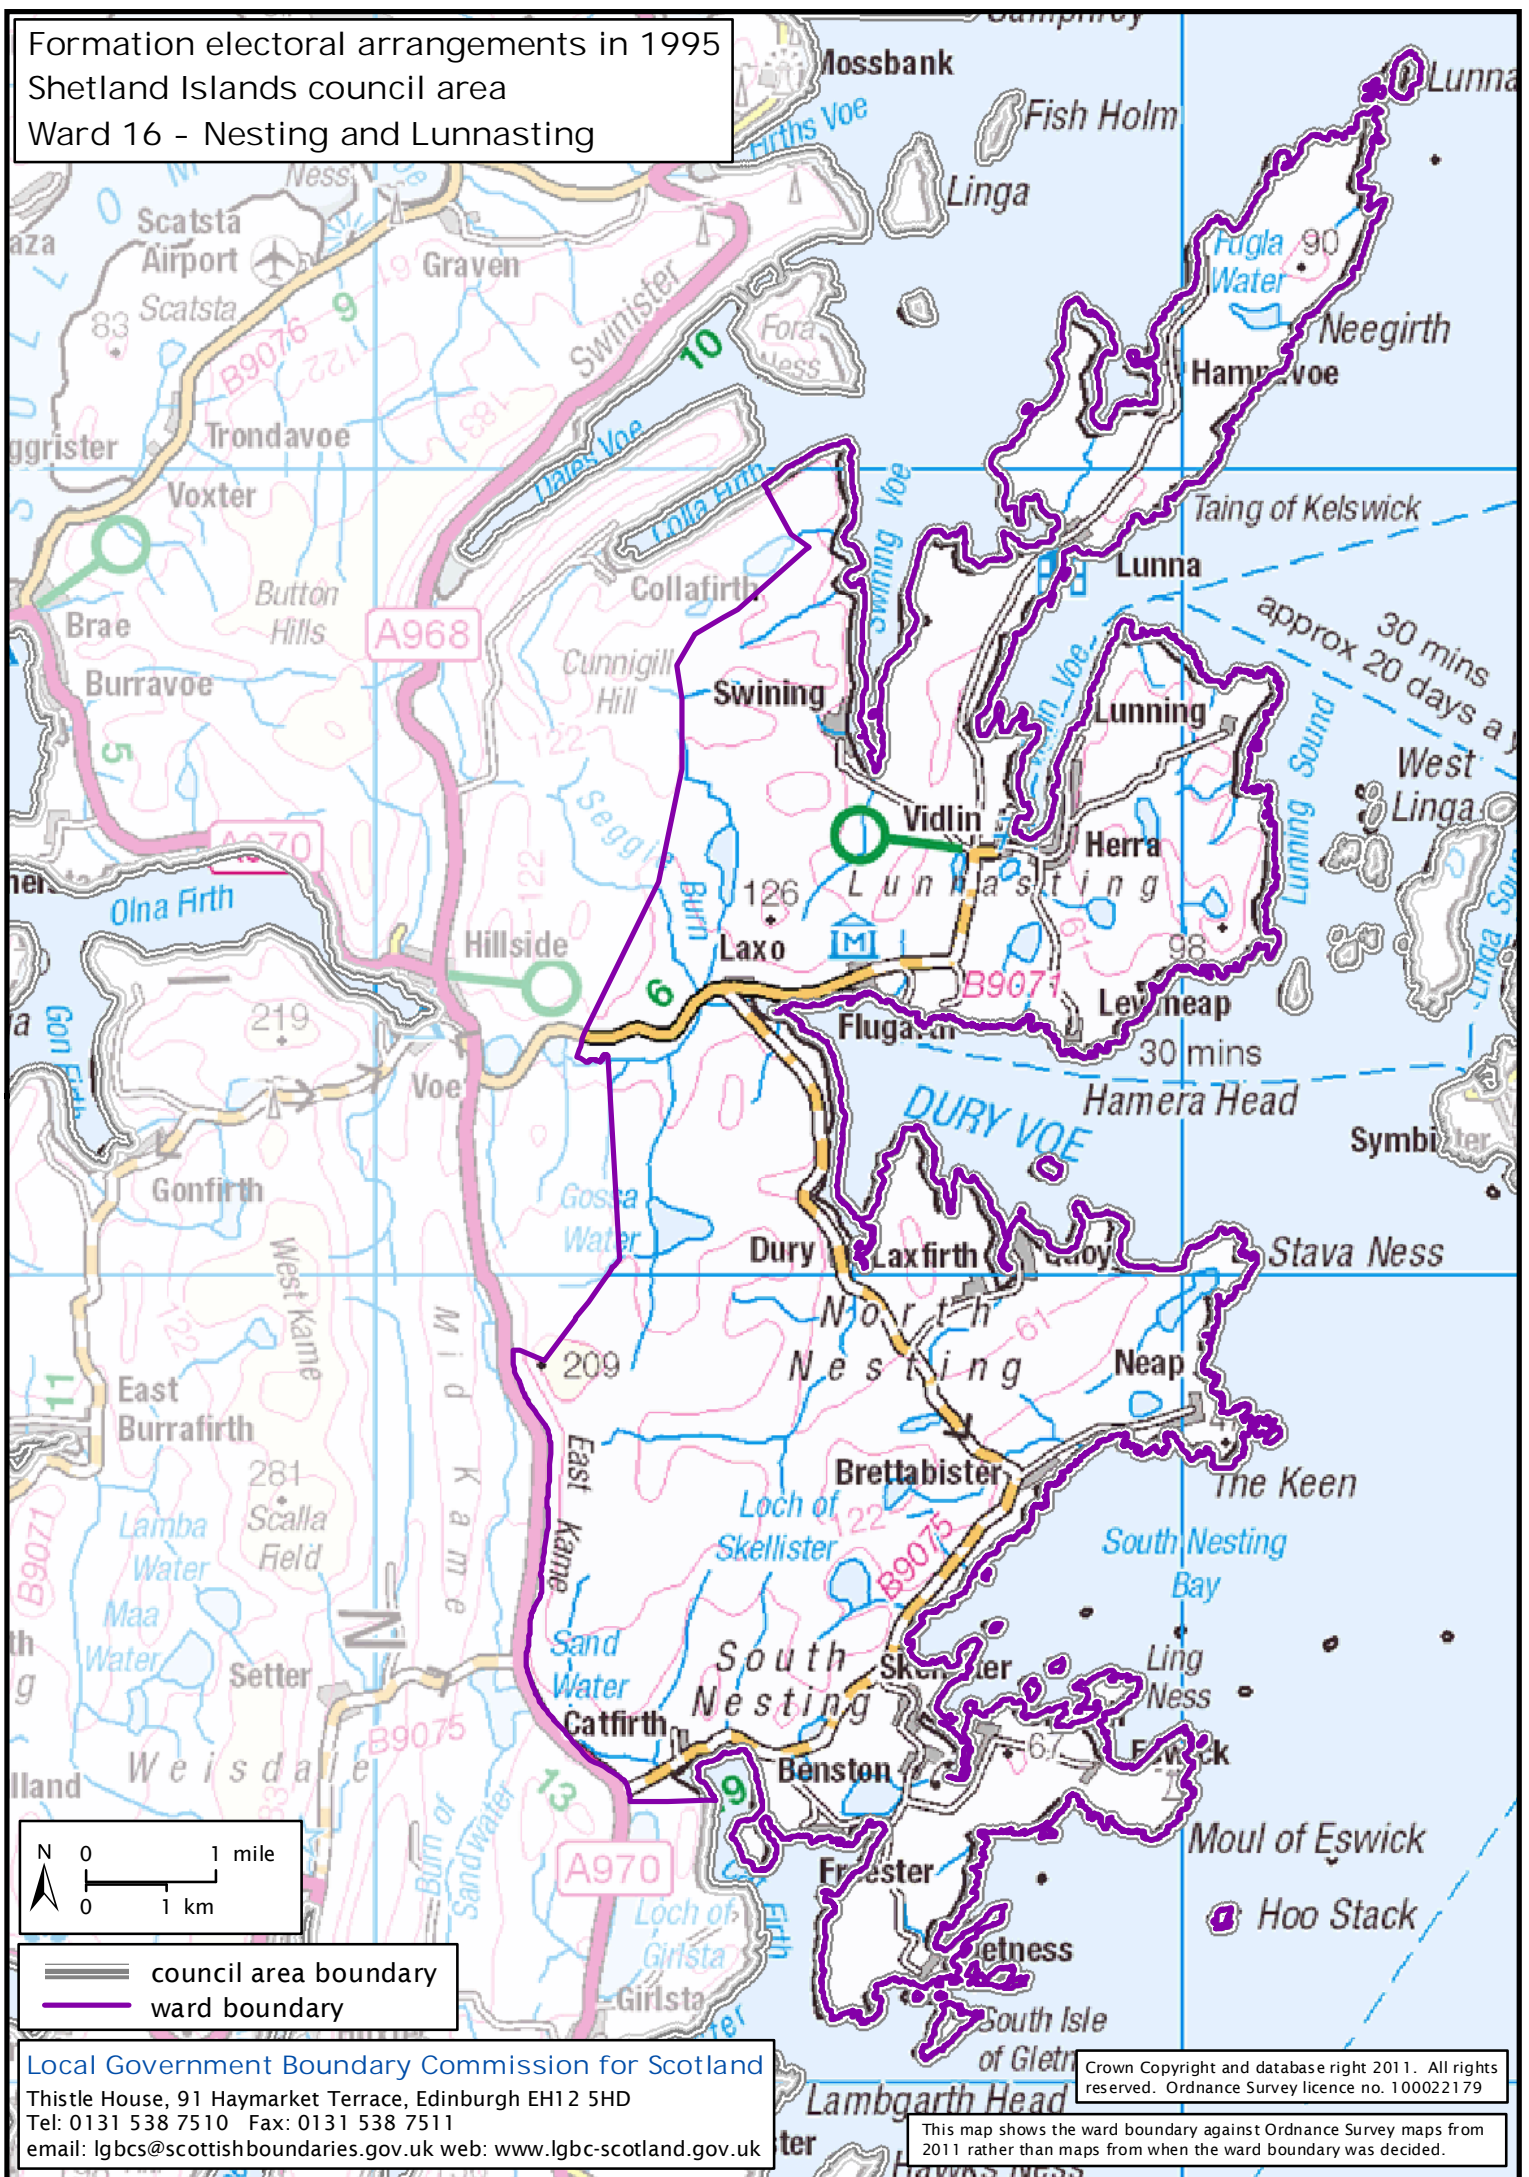

Formation electoral arrangements in 1995
 Shetland Islands council area
 Ward 16 - Nesting and Lunnasting

Local Government Boundary Commission for Scotland
 Thistle House, 91 Haymarket Terrace, Edinburgh EH12 5HD
 Tel: 0131 538 7510 Fax: 0131 538 7511
 email: lgbc@scottishboundaries.gov.uk web: www.lgbc-scotland.gov.uk

Crown Copyright and database right 2011. All rights reserved. Ordnance Survey licence no. 10002179

This map shows the ward boundary against Ordnance Survey maps from 2011 rather than maps from when the ward boundary was decided.