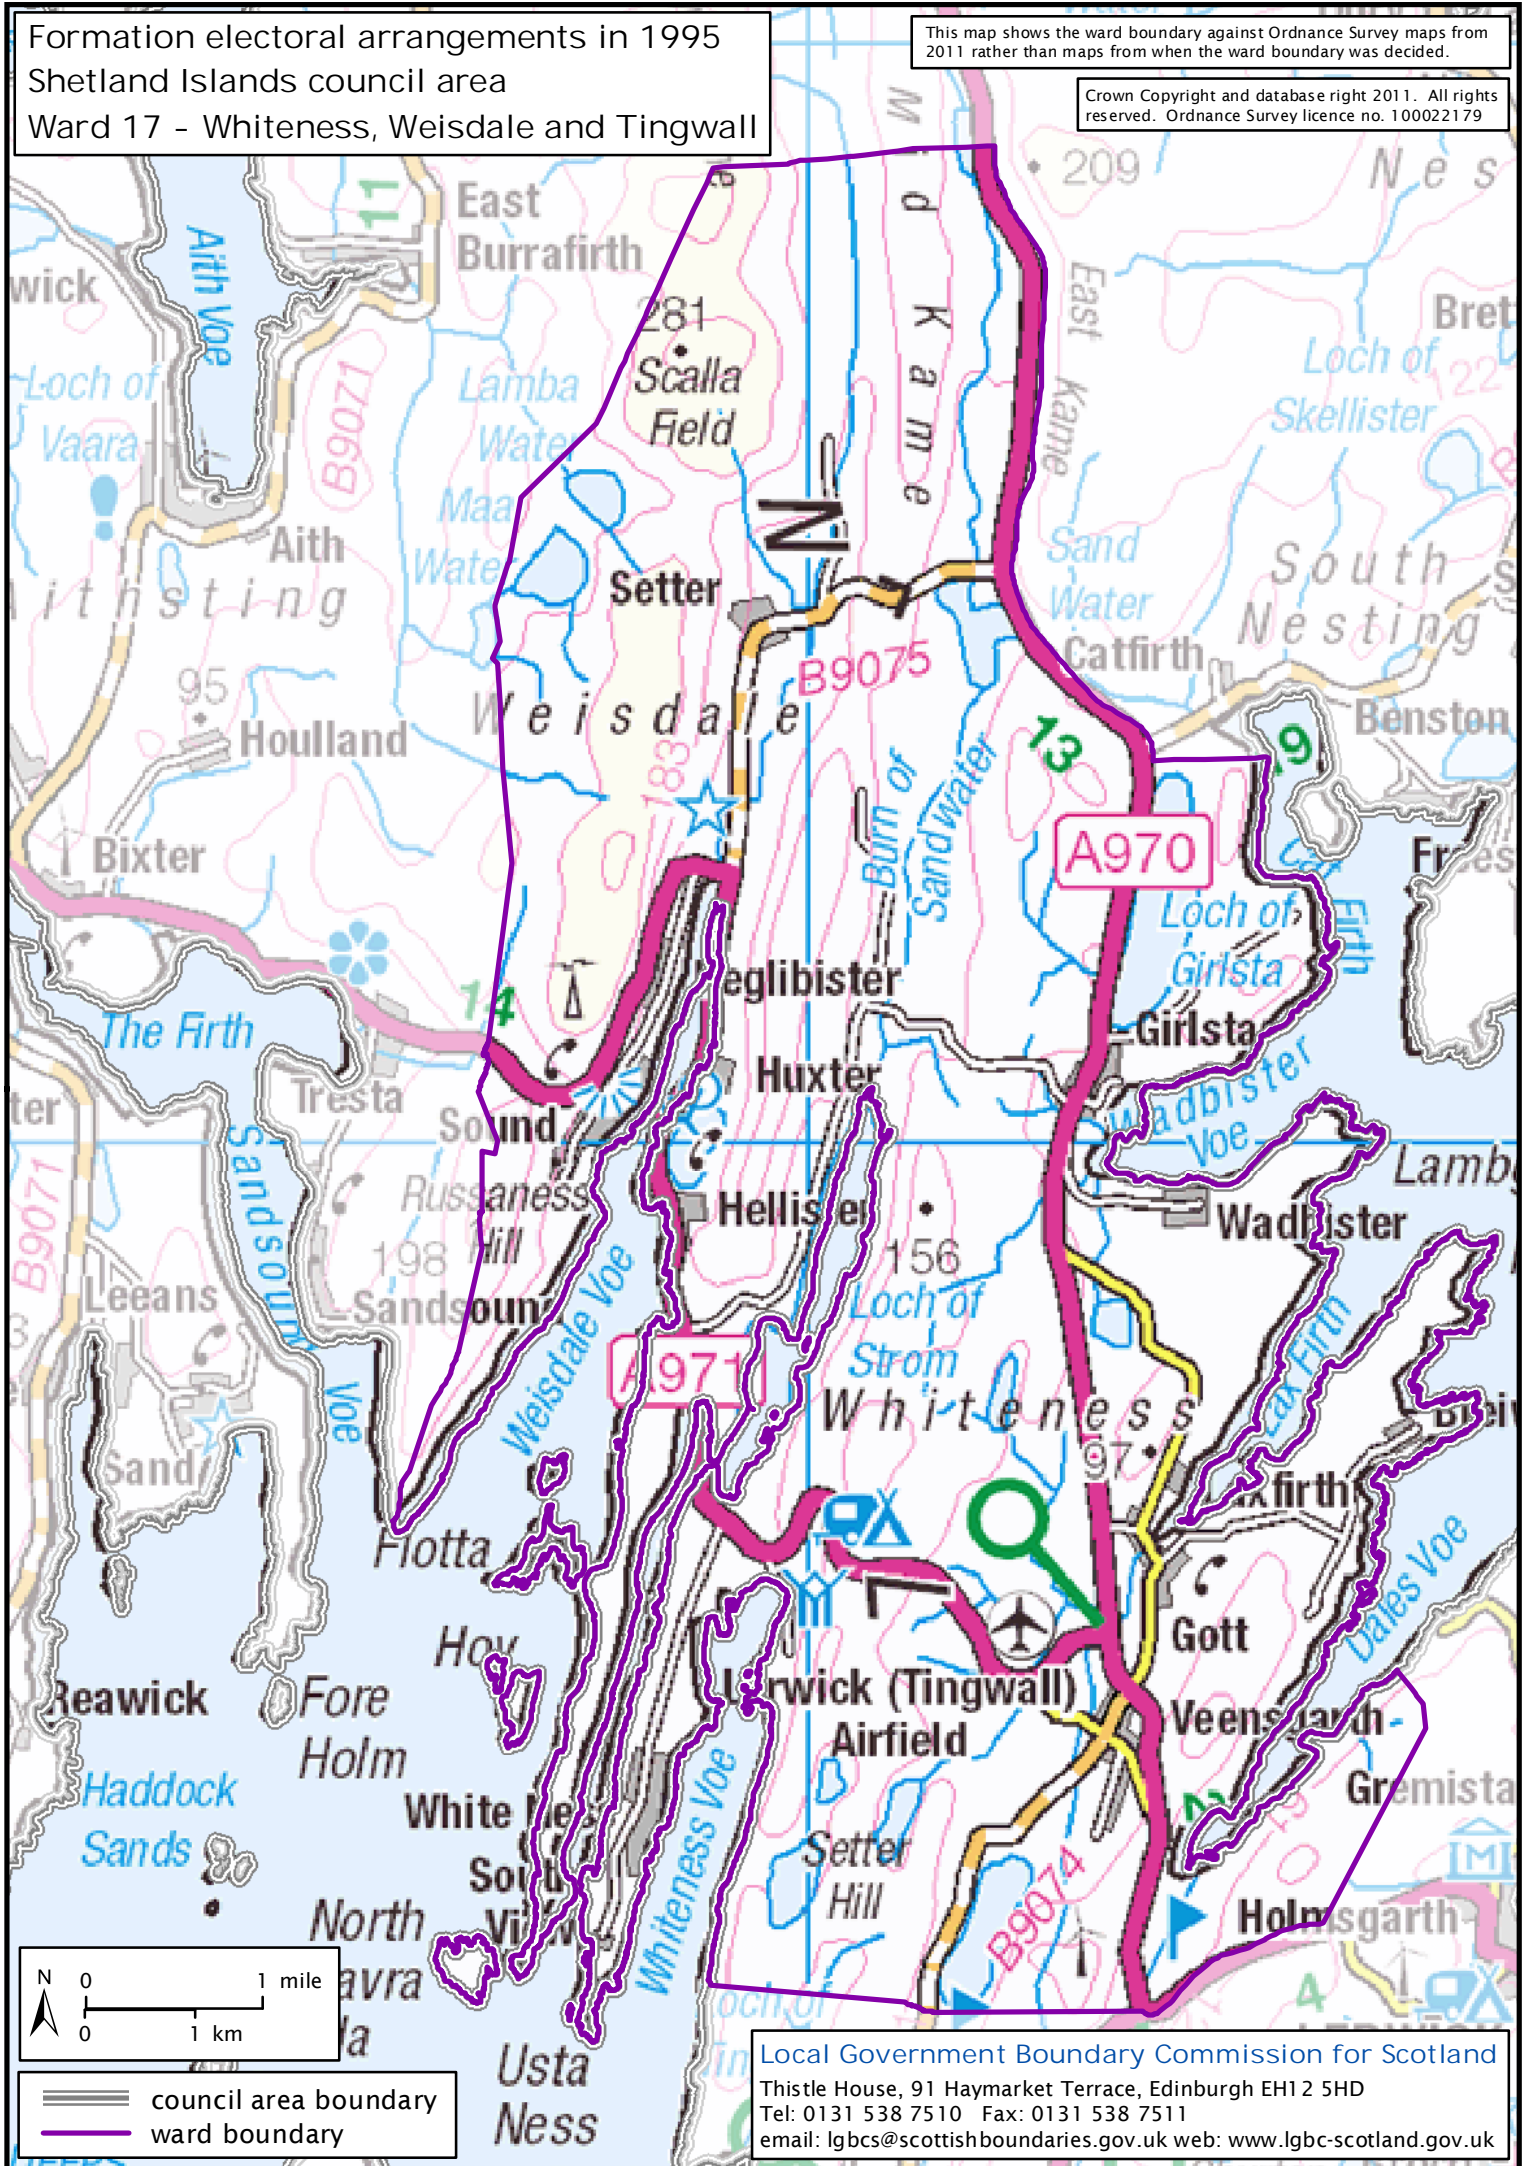

Formation electoral arrangements in 1995
 Shetland Islands council area
 Ward 17 - Whiteness, Weisdale and Tingwall

This map shows the ward boundary against Ordnance Survey maps from 2011 rather than maps from when the ward boundary was decided.

Crown Copyright and database right 2011. All rights reserved. Ordnance Survey licence no. 100022179

— council area boundary
 — ward boundary

Local Government Boundary Commission for Scotland
 Thistle House, 91 Haymarket Terrace, Edinburgh EH1 2 5HD
 Tel: 0131 538 7510 Fax: 0131 538 7511
 email: lgbc@scottishboundaries.gov.uk web: www.lgbc-scotland.gov.uk