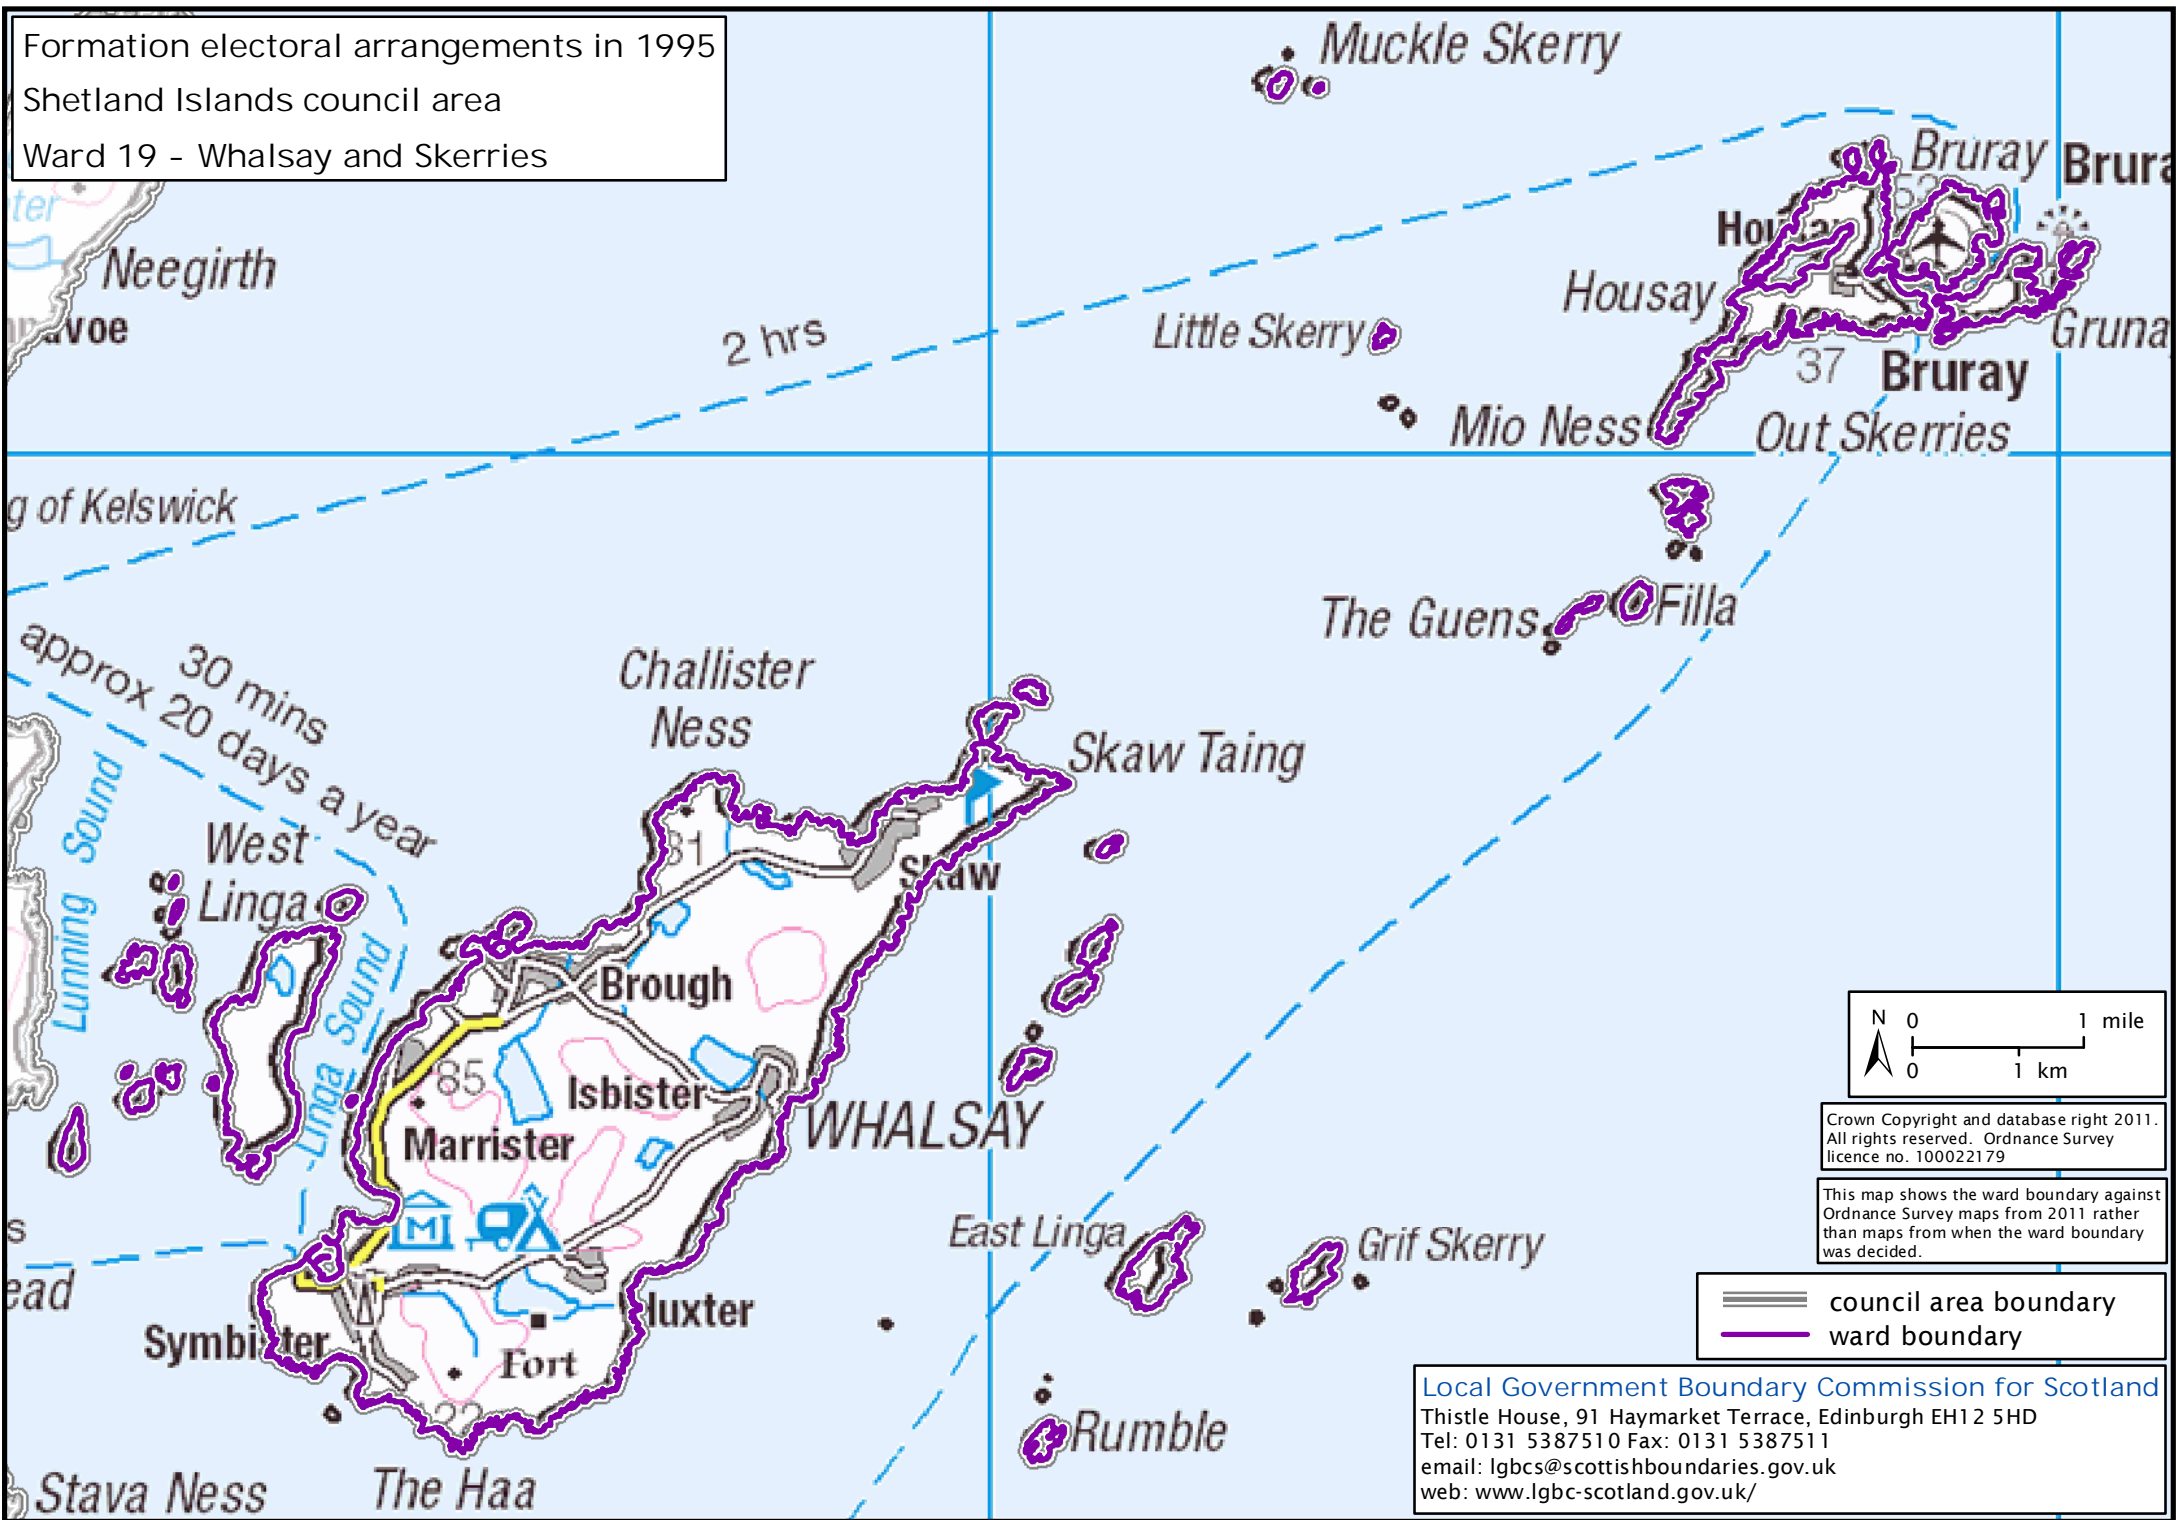

Formation electoral arrangements in 1995  
 Shetland Islands council area  
 Ward 19 - Whalsay and Skerries

Crown Copyright and database right 2011.  
 All rights reserved. Ordnance Survey  
 licence no. 100022179

This map shows the ward boundary against  
 Ordnance Survey maps from 2011 rather than  
 maps from when the ward boundary  
 was decided.

==== council area boundary  
 ——— ward boundary

Local Government Boundary Commission for Scotland  
 Thistle House, 91 Haymarket Terrace, Edinburgh EH12 5HD  
 Tel: 0131 5387510 Fax: 0131 5387511  
 email: lgbcsc@scottishboundaries.gov.uk  
 web: www.lgbc-scotland.gov.uk/