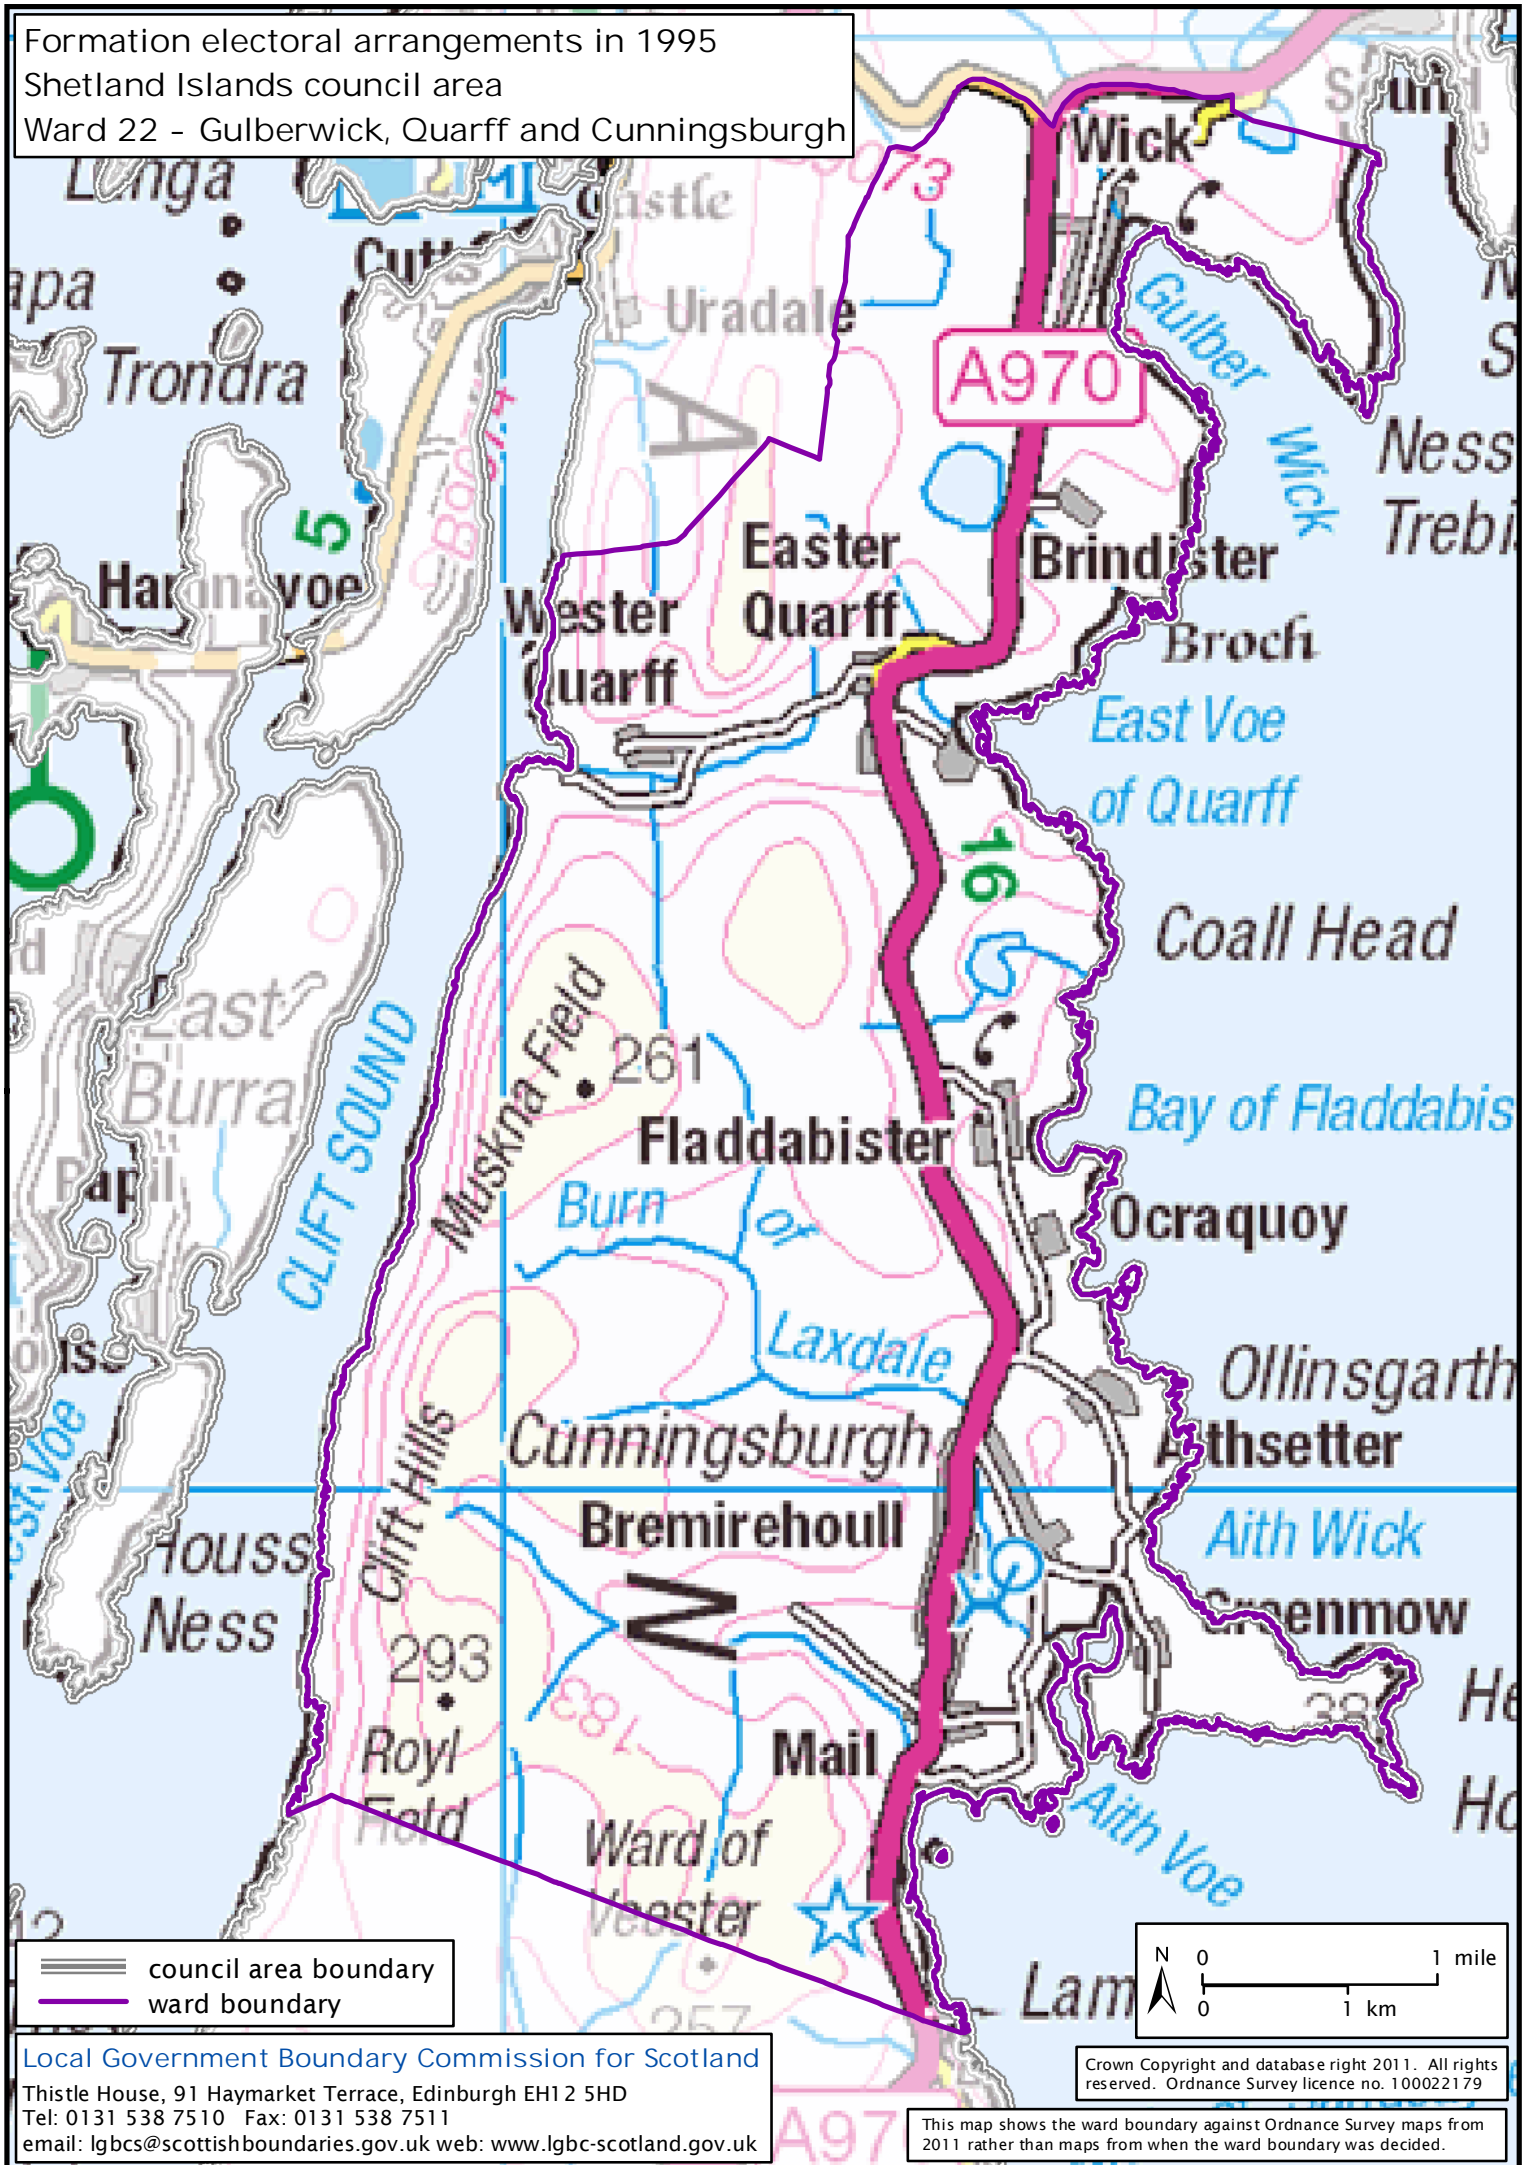

Formation electoral arrangements in 1995
 Shetland Islands council area
 Ward 22 - Gulberwick, Quarff and Cunningsburgh

Local Government Boundary Commission for Scotland
 Thistle House, 91 Haymarket Terrace, Edinburgh EH1 2 5HD
 Tel: 0131 538 7510 Fax: 0131 538 7511
 email: lgbc@scottishboundaries.gov.uk web: www.lgbc-scotland.gov.uk