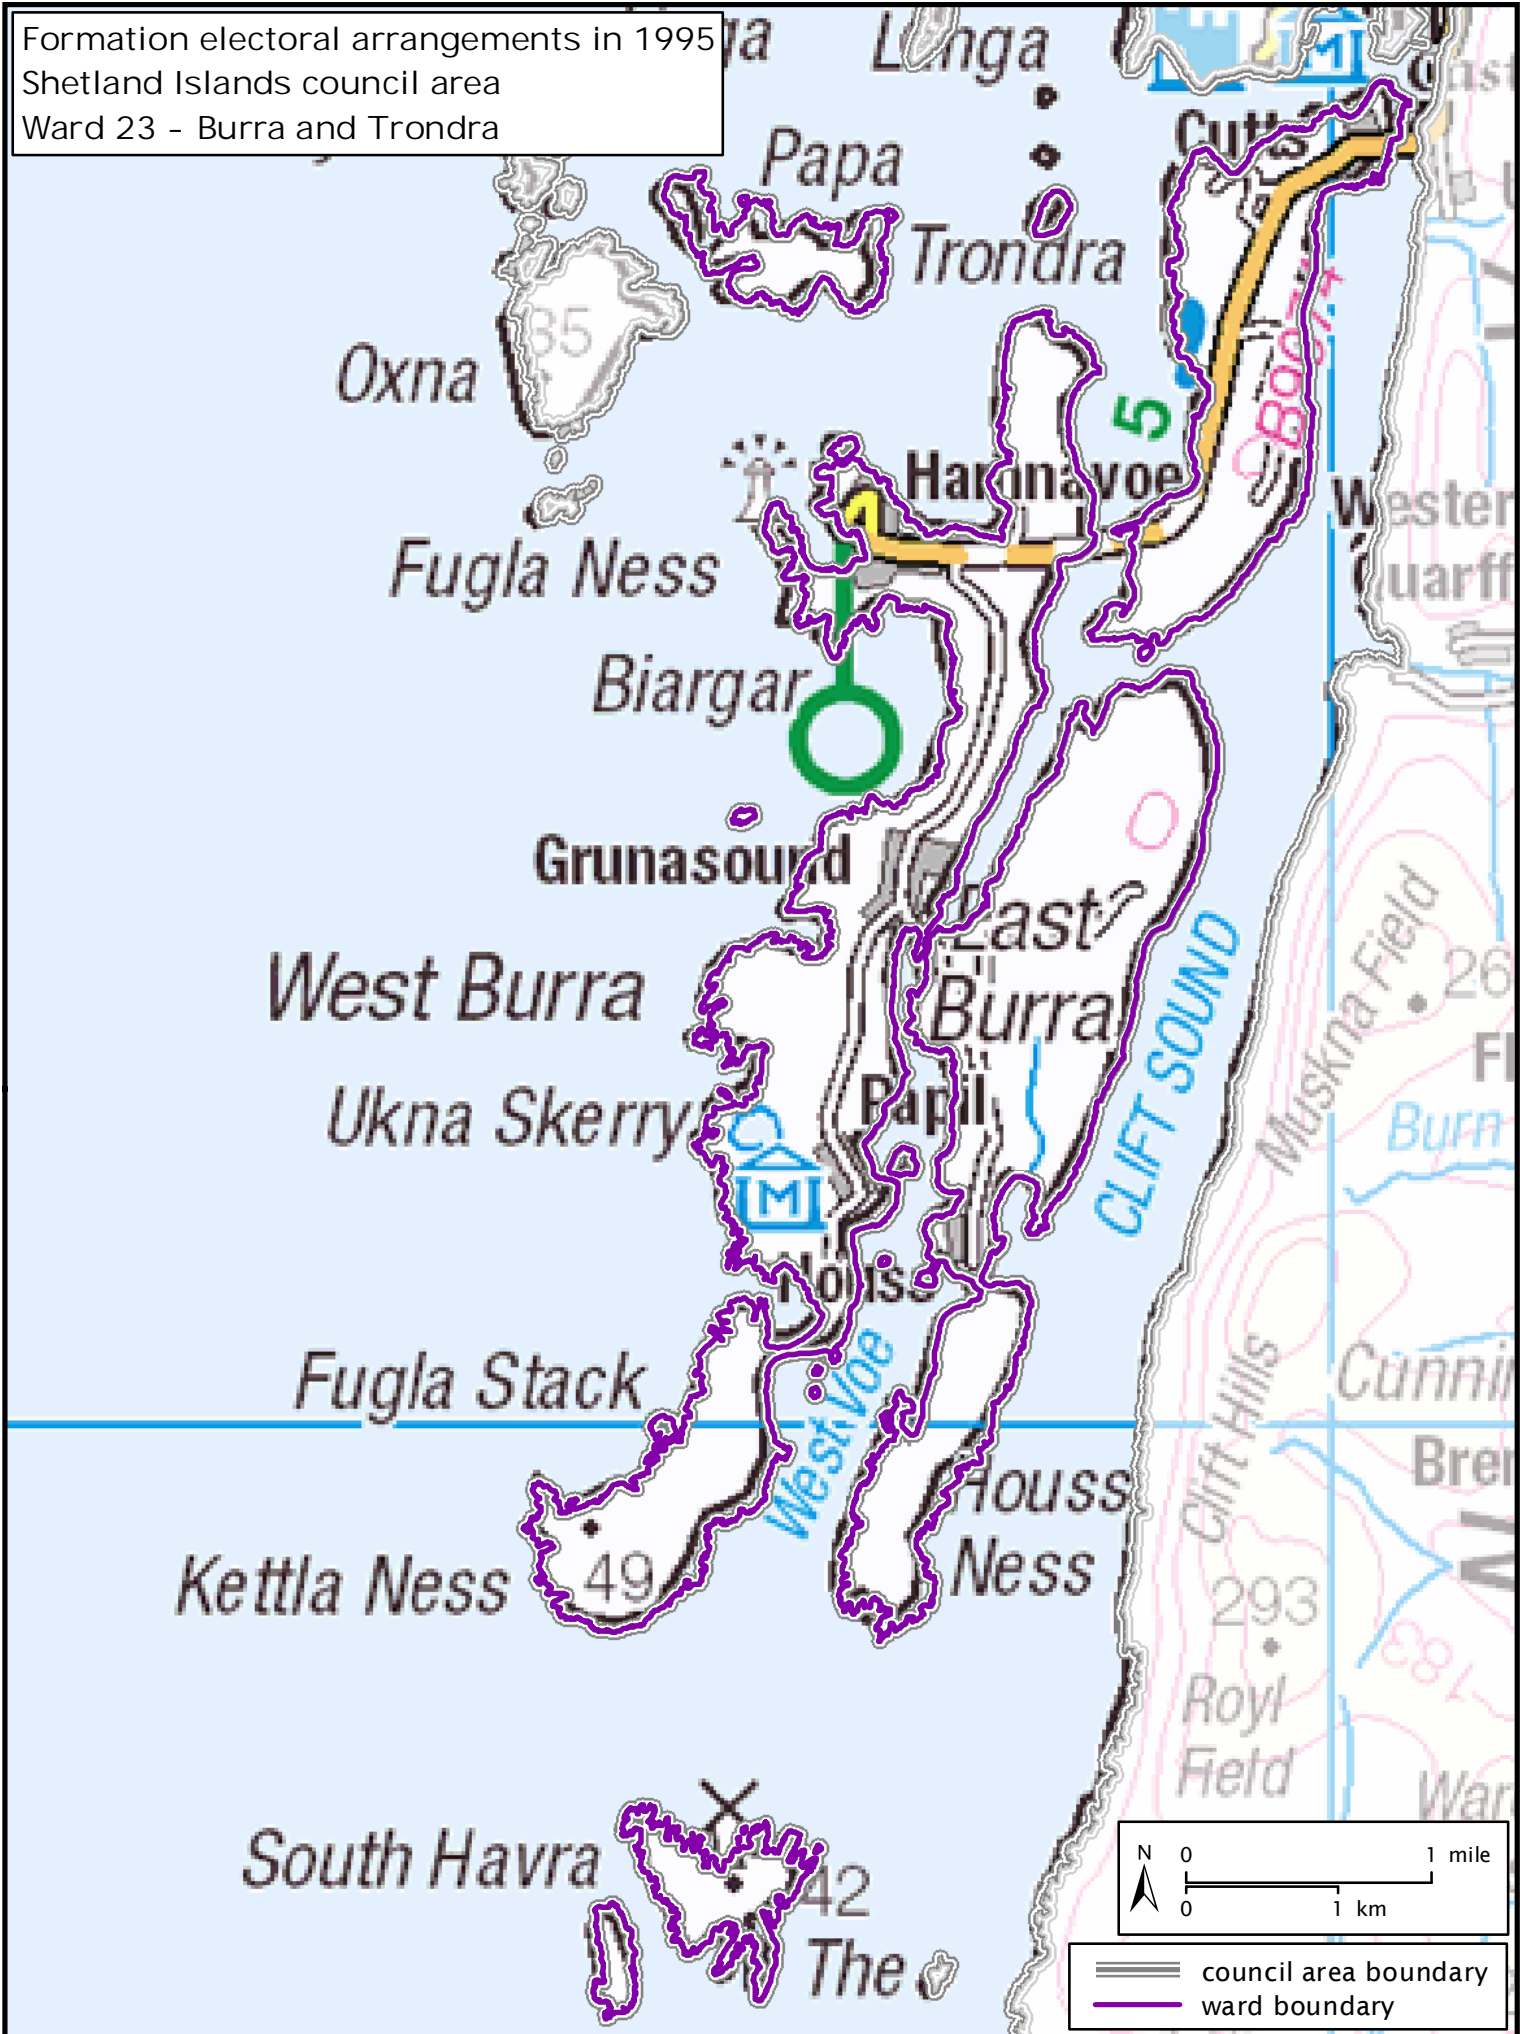

Formation electoral arrangements in 1995
 Shetland Islands council area
 Ward 23 - Burra and Trondra

Crown Copyright and database right 2011. All rights reserved. Ordnance Survey licence no. 100022179

This map shows the ward boundary against Ordnance Survey maps from 2011 rather than maps from when the ward boundary was decided.