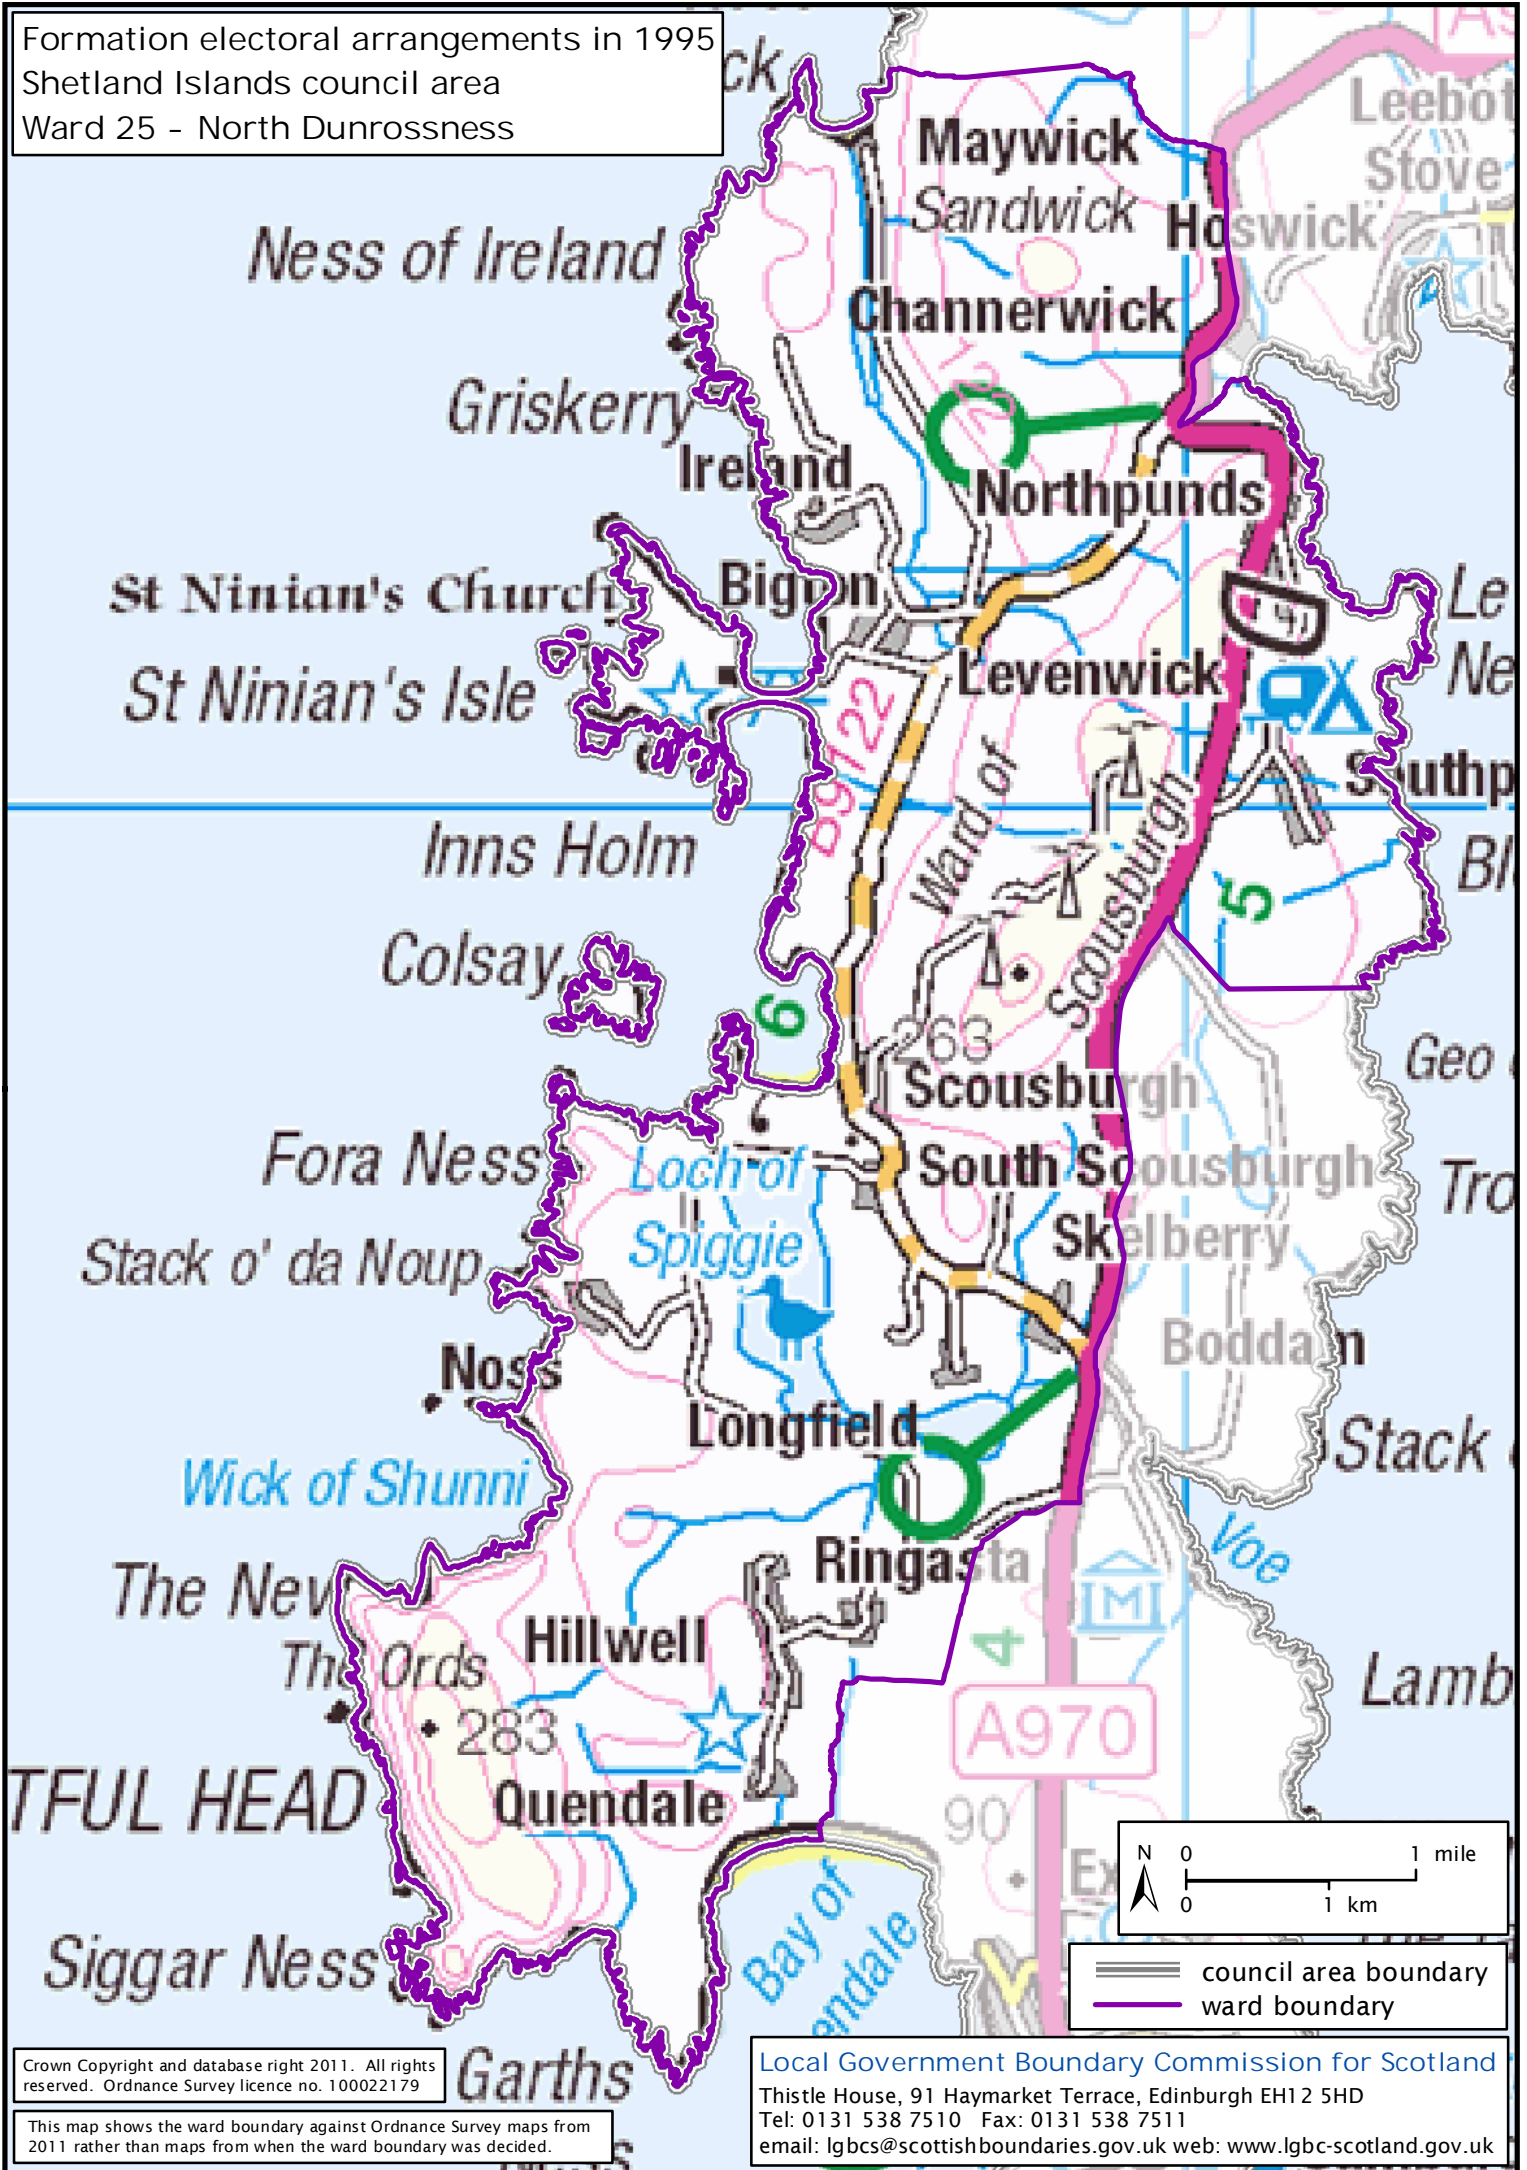

Formation electoral arrangements in 1995
 Shetland Islands council area
 Ward 25 - North Dunrossness

Crown Copyright and database right 2011. All rights reserved. Ordnance Survey licence no. 100022179

This map shows the ward boundary against Ordnance Survey maps from 2011 rather than maps from when the ward boundary was decided.