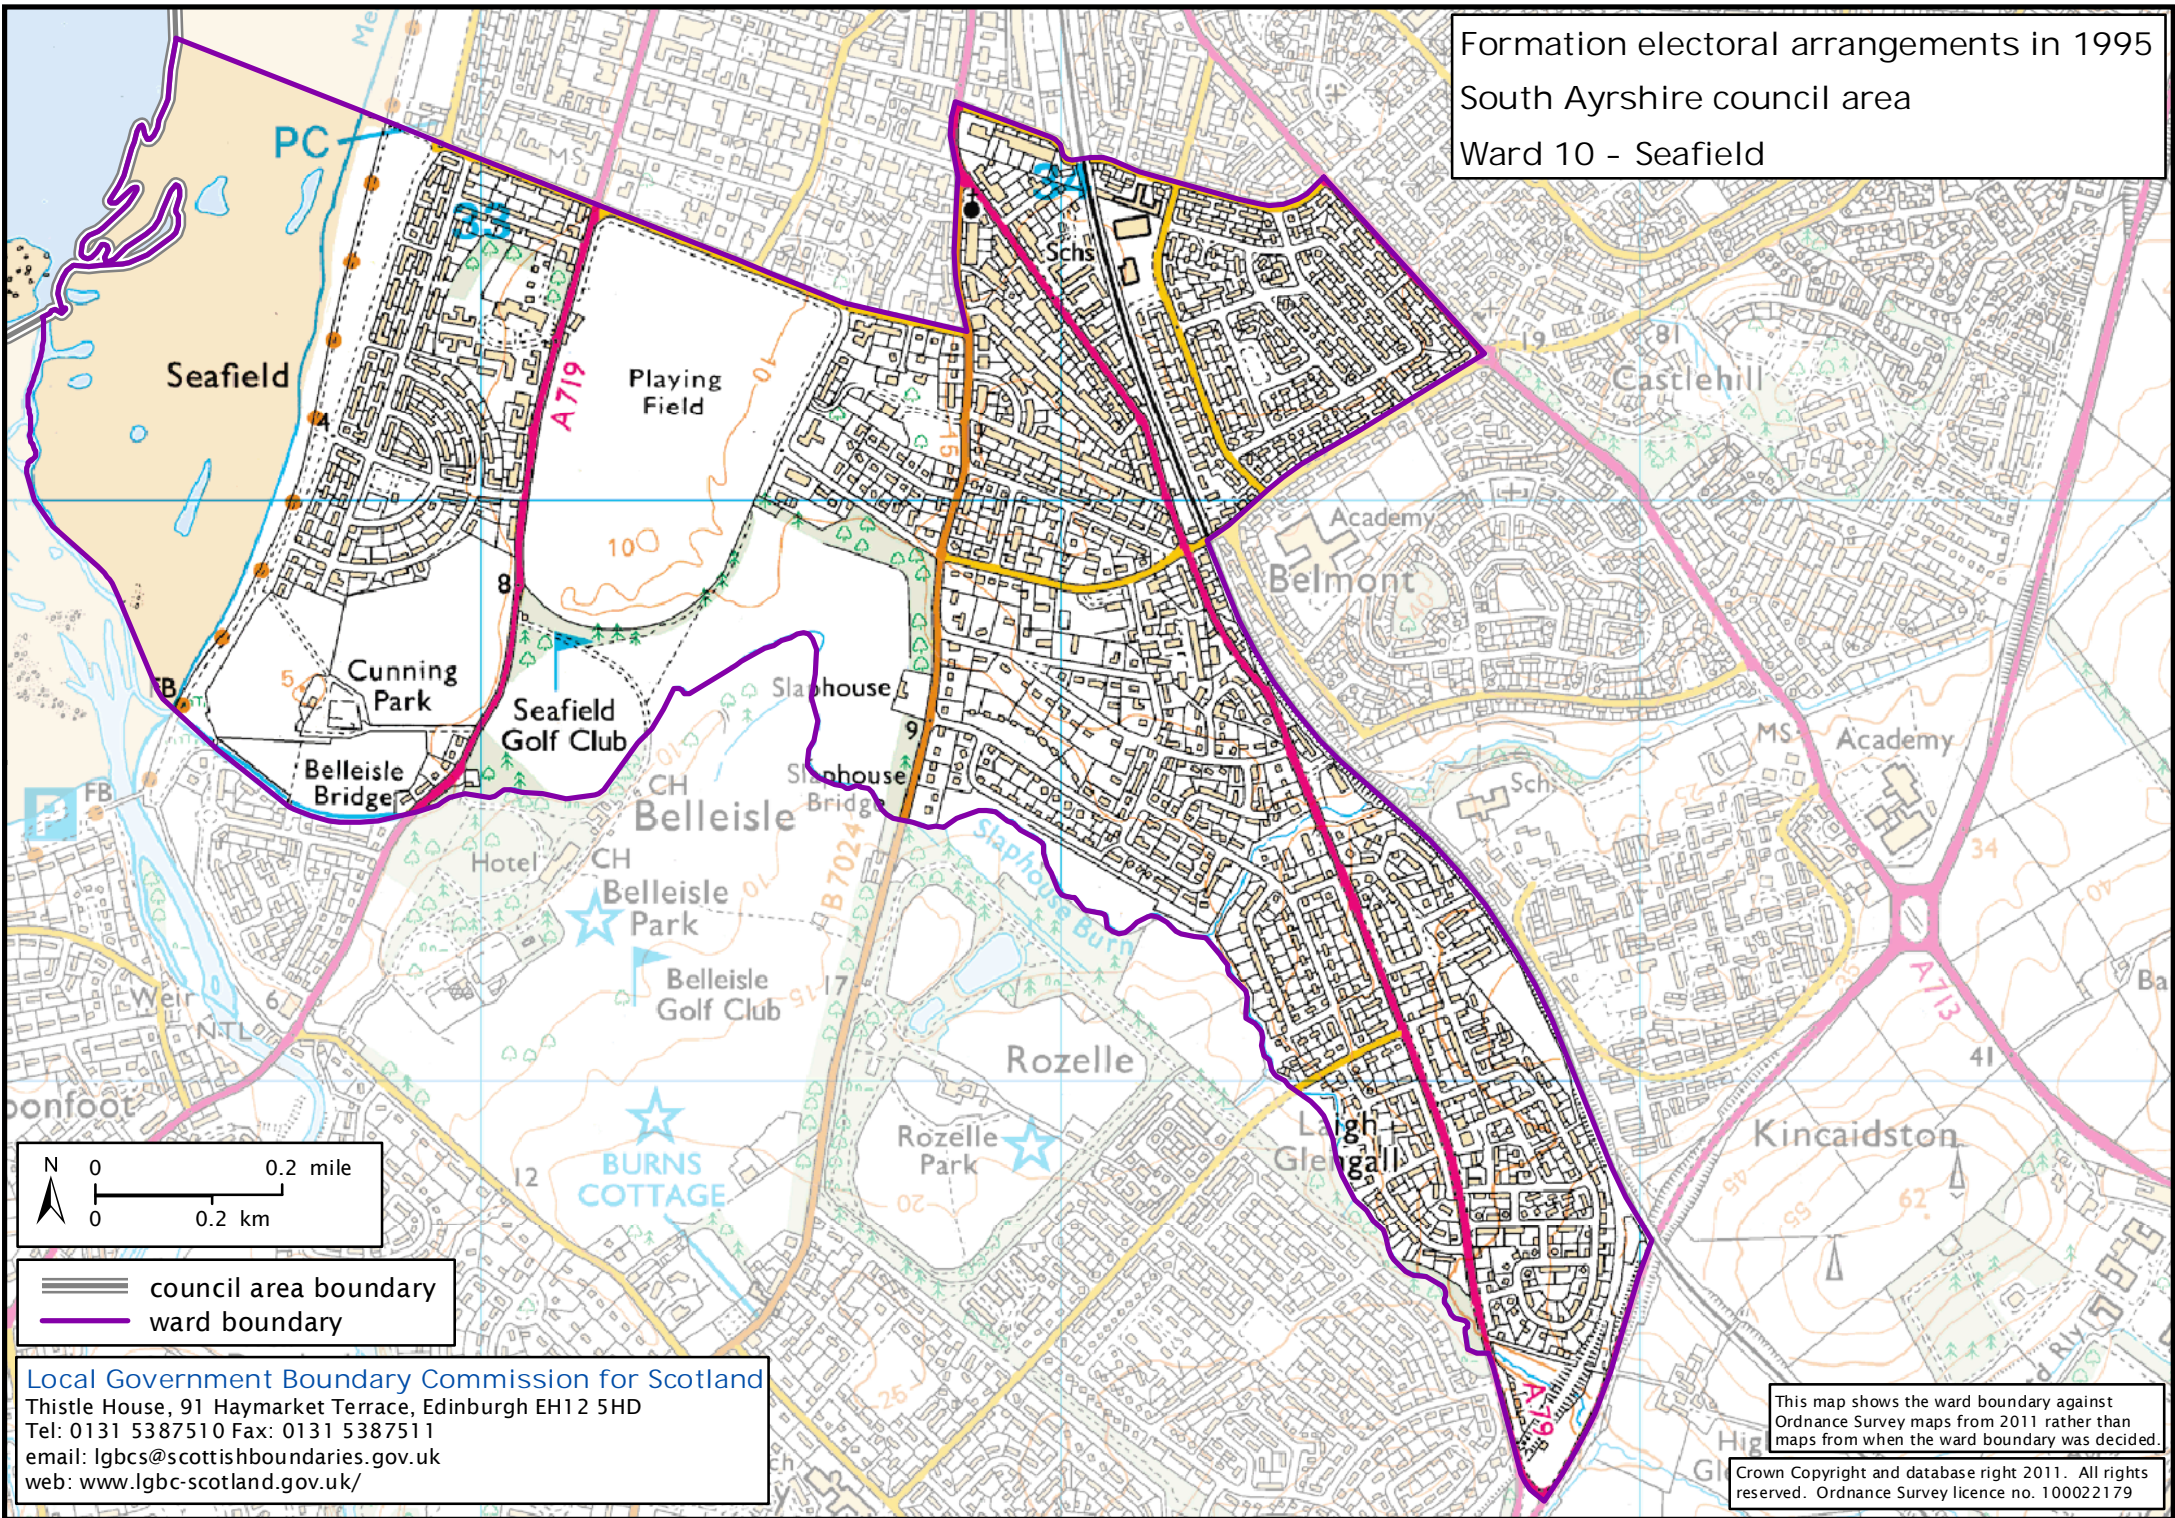

Formation electoral arrangements in 1995
South Ayrshire council area
Ward 10 - Seafield

— council area boundary
— ward boundary

Local Government Boundary Commission for Scotland
Thistle House, 91 Haymarket Terrace, Edinburgh EH12 5HD
Tel: 0131 5387510 Fax: 0131 5387511
email: lgbcscottishboundaries.gov.uk
web: www.lgbc-scotland.gov.uk/

This map shows the ward boundary against Ordnance Survey maps from 2011 rather than maps from when the ward boundary was decided.
Crown Copyright and database right 2011. All rights reserved. Ordnance Survey licence no. 100022179