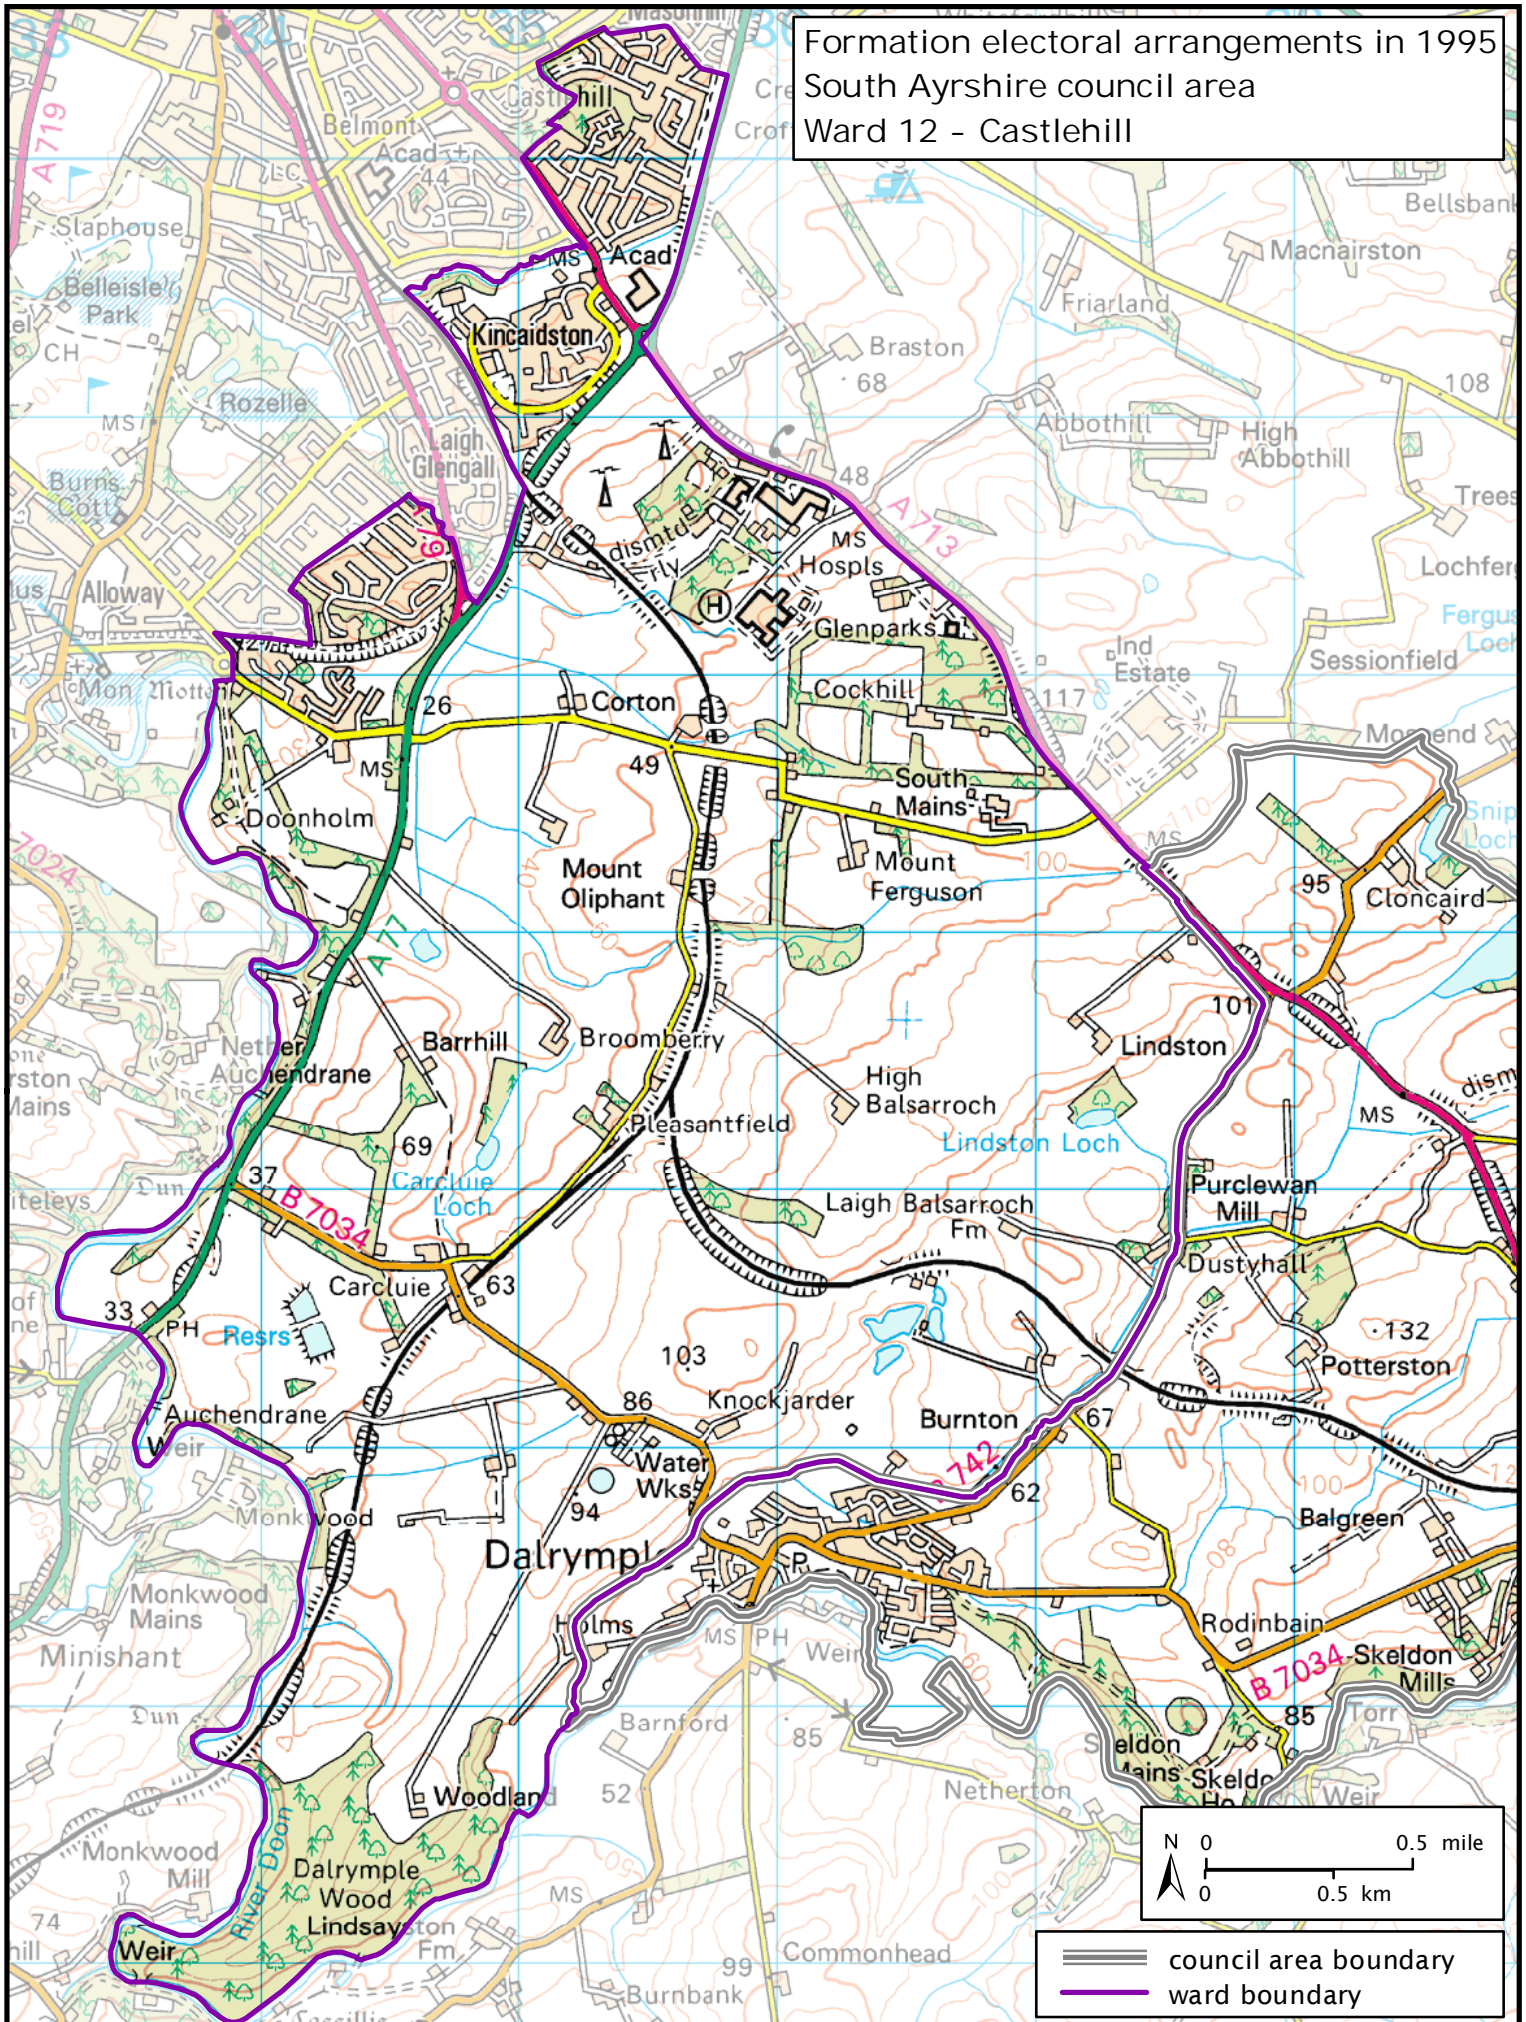

Formation electoral arrangements in 1995
 South Ayrshire council area
 Ward 12 - Castlehill

Crown Copyright and database right 2011. All rights reserved. Ordnance Survey licence no. 100022179

This map shows the ward boundary against Ordnance Survey maps from 2011 rather than maps from when the ward boundary was decided.