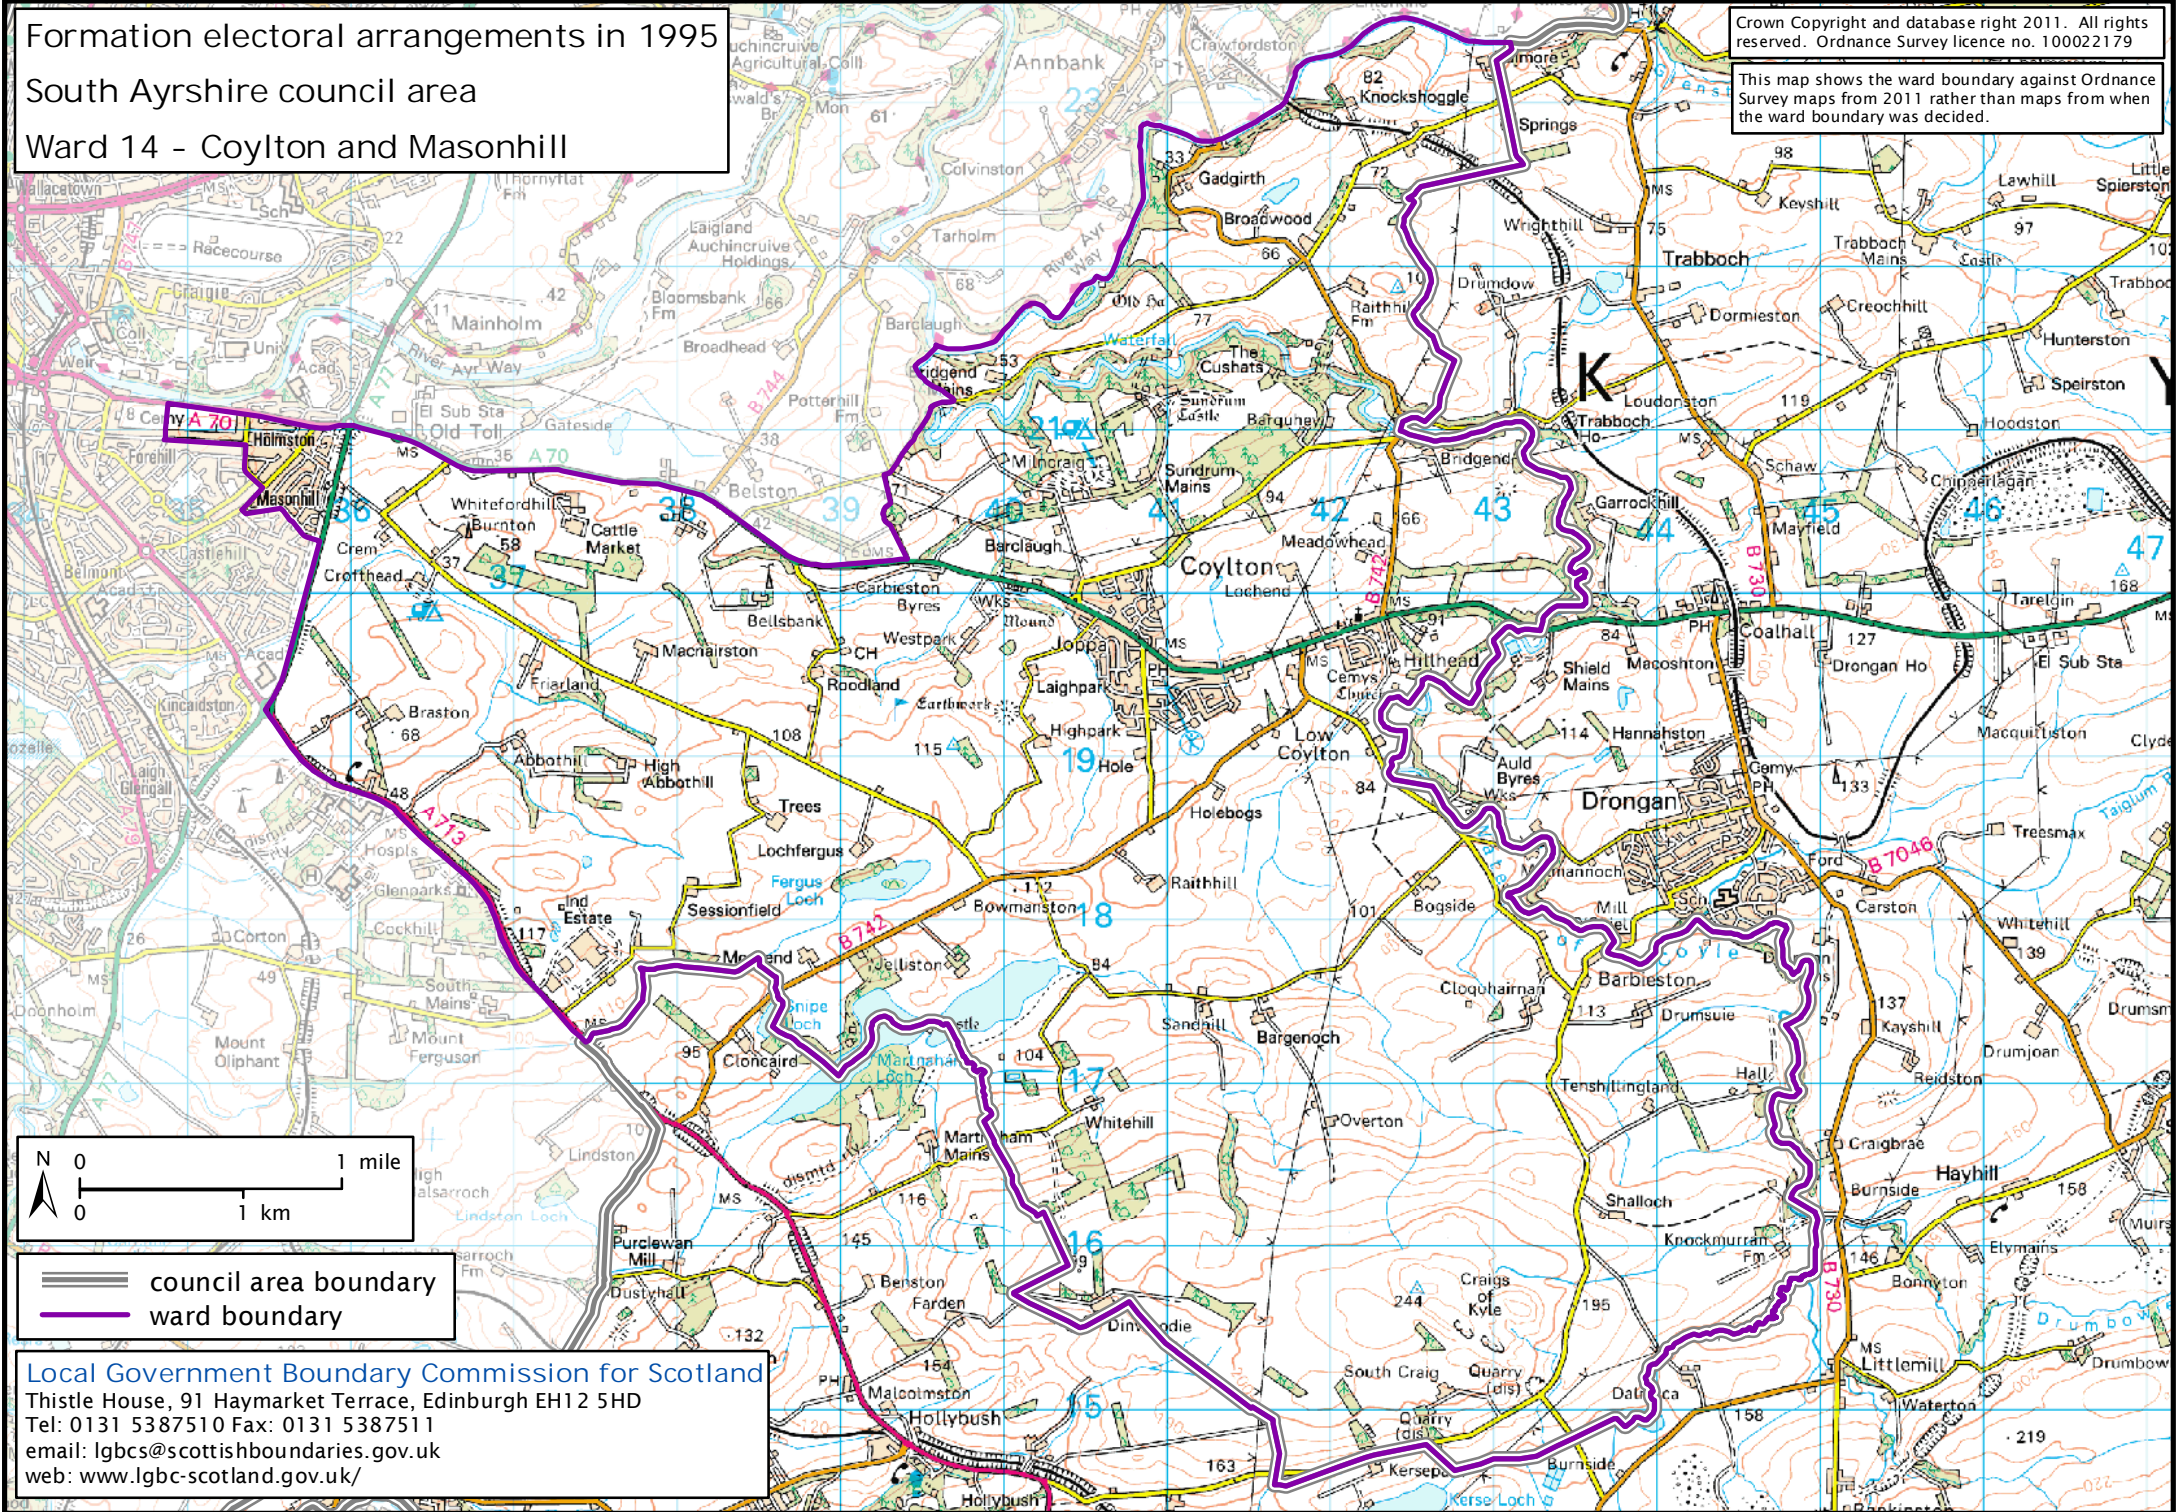

Formation electoral arrangements in 1995  
South Ayrshire council area  
Ward 14 - Coylton and Masonhill

Crown Copyright and database right 2011. All rights reserved. Ordnance Survey licence no. 10002179

This map shows the ward boundary against Ordnance Survey maps from 2011 rather than maps from when the ward boundary was decided.

— council area boundary  
— ward boundary

Local Government Boundary Commission for Scotland  
Thistle House, 91 Haymarket Terrace, Edinburgh EH12 5HD  
Tel: 0131 5387510 Fax: 0131 5387511  
email: lgbc@scottishboundaries.gov.uk  
web: www.lgbc-scotland.gov.uk/