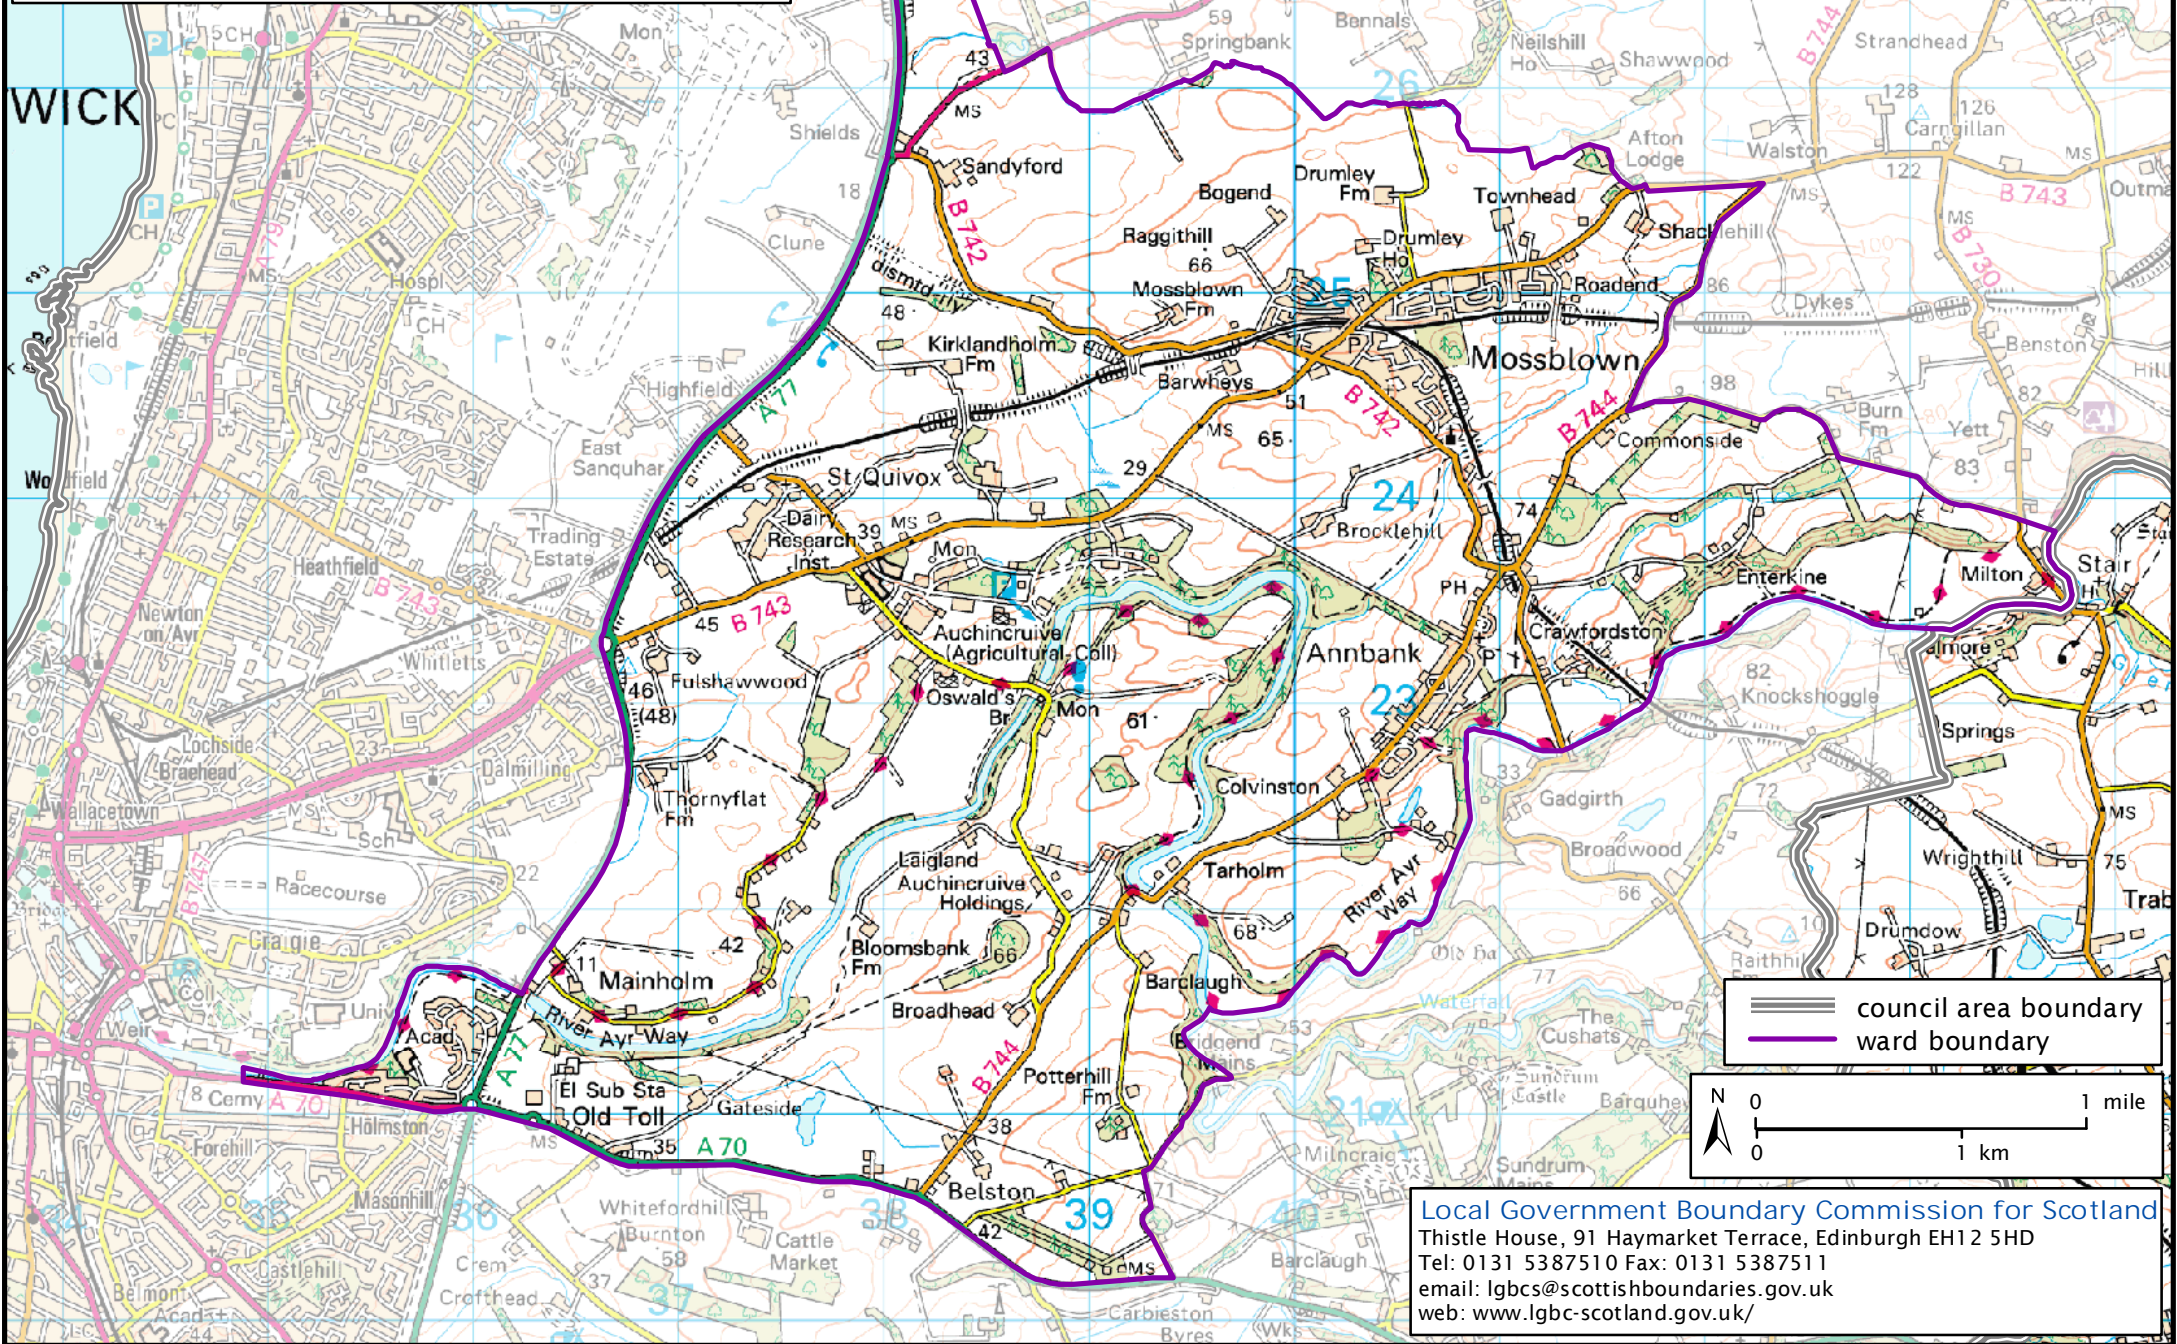

Formation electoral arrangements in 1995
 South Ayrshire council area
 Ward 15 - Annbank, Mossblown and Holmston

This map shows the ward boundary against Ordnance Survey maps from 2011 rather than maps from when the ward boundary was decided.

Crown Copyright and database right 2011. All rights reserved. Ordnance Survey licence no. 100022179

 council area boundary
 ward boundary

Local Government Boundary Commission for Scotland
 Thistle House, 91 Haymarket Terrace, Edinburgh EH12 5HD
 Tel: 0131 5387510 Fax: 0131 5387511
 email: lgbc@scottishboundaries.gov.uk
 web: www.lgbc-scotland.gov.uk/