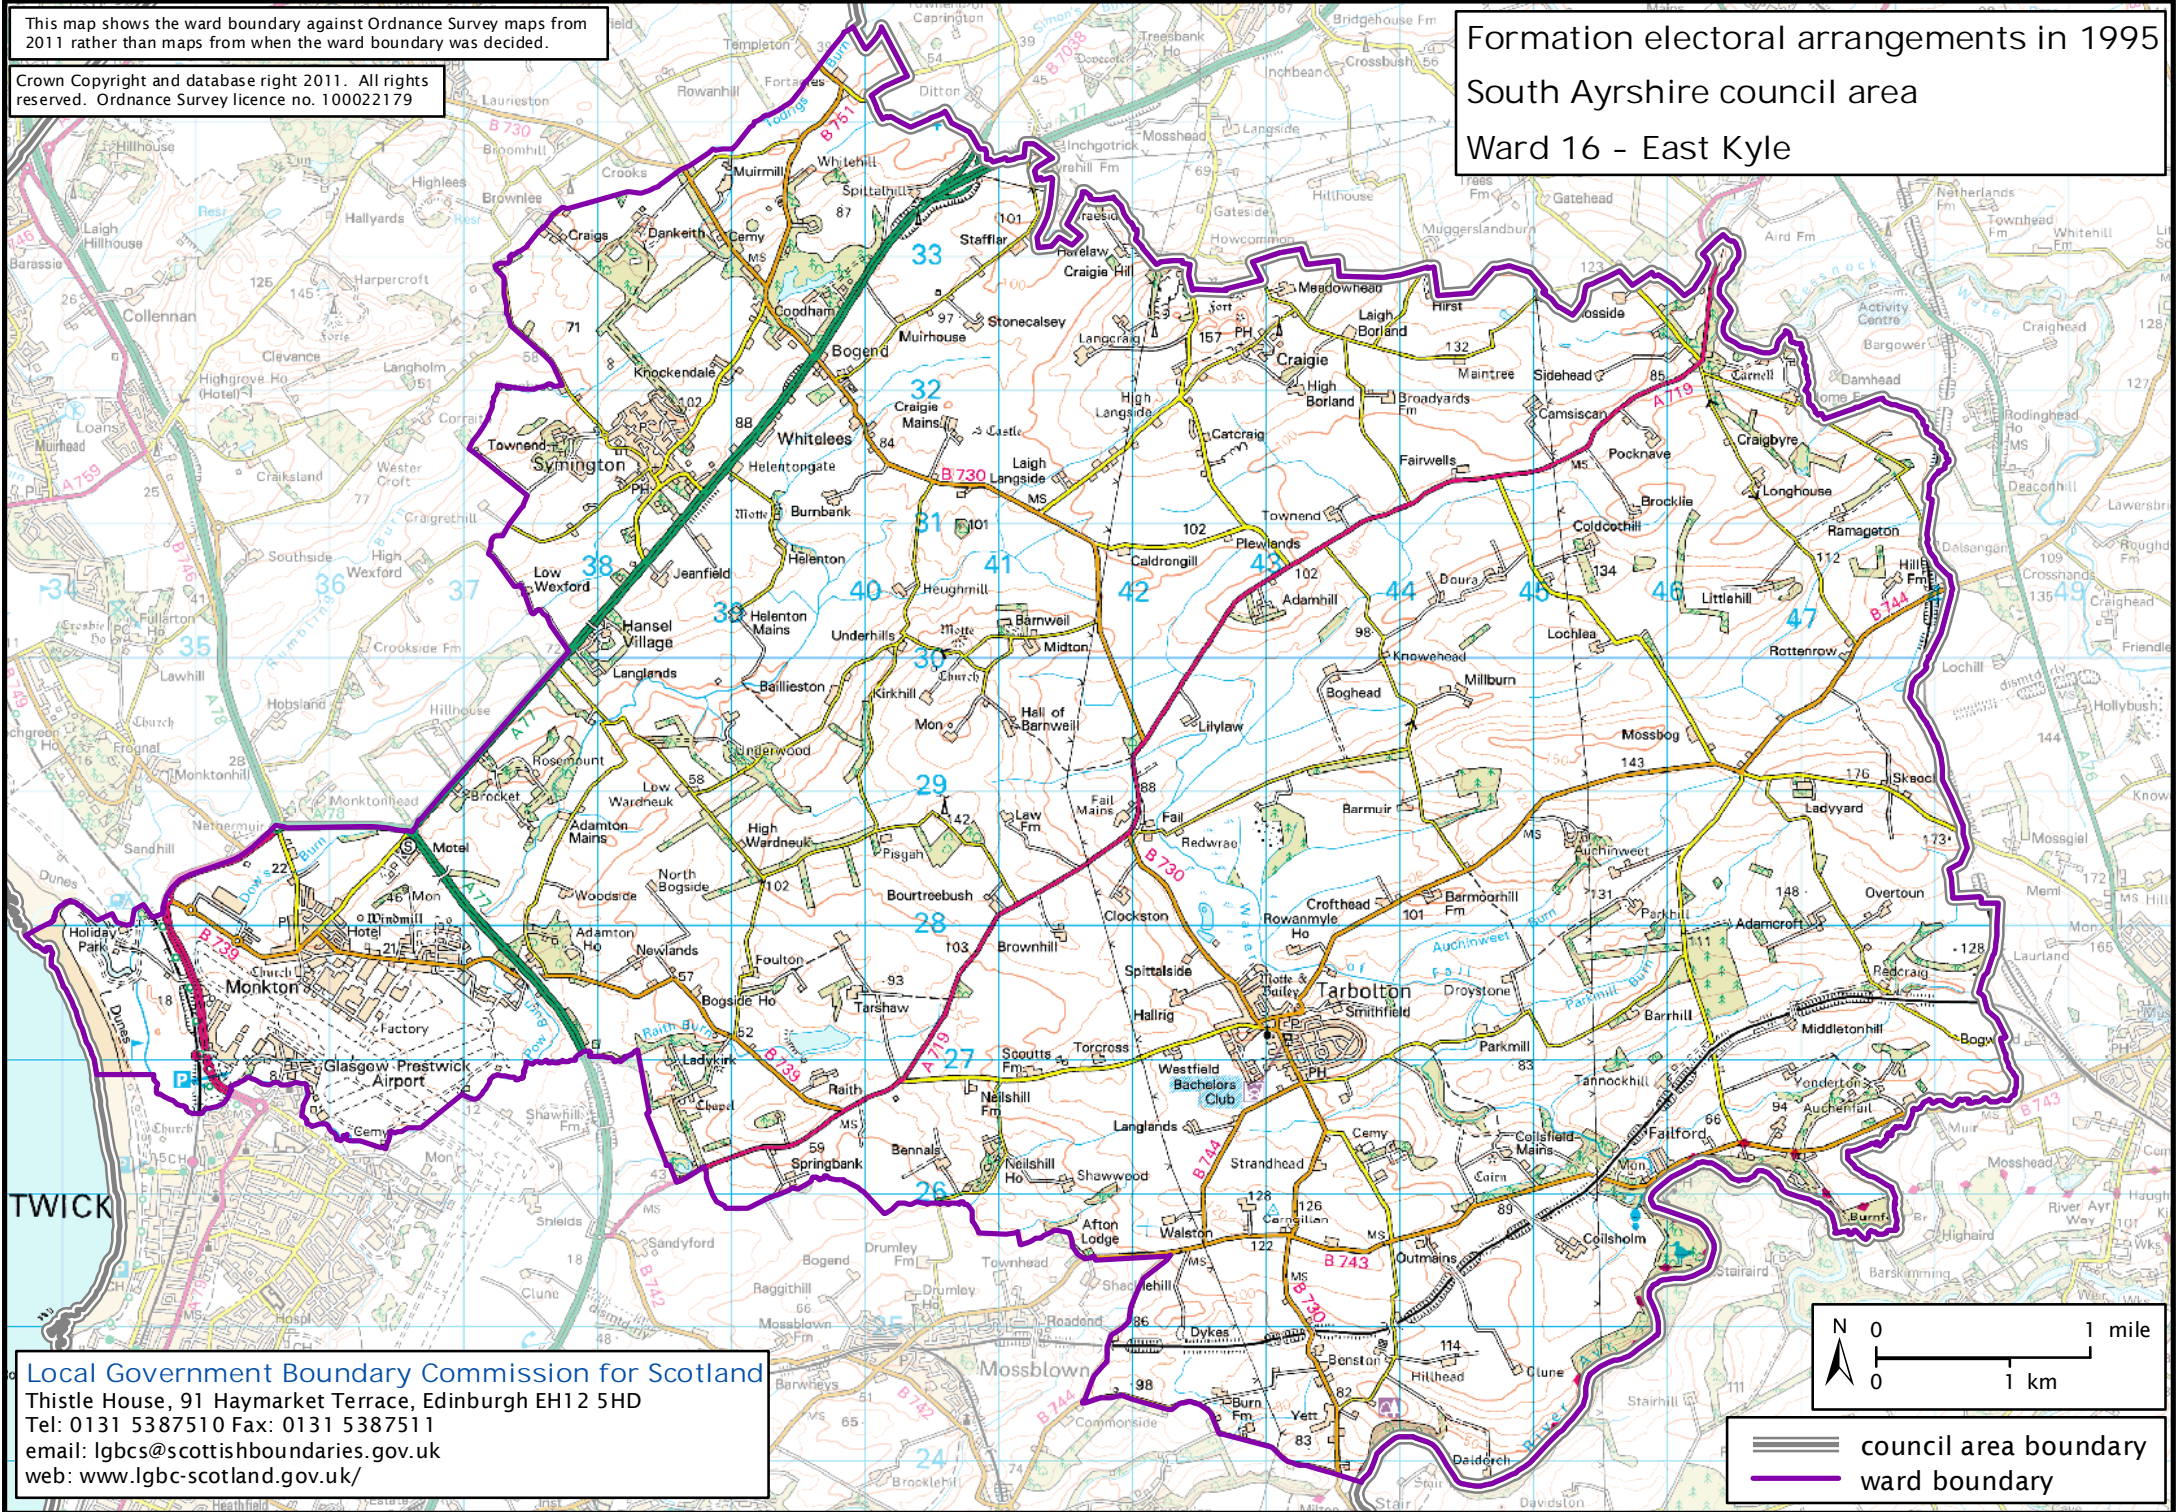

This map shows the ward boundary against Ordnance Survey maps from 2011 rather than maps from when the ward boundary was decided.

Crown Copyright and database right 2011. All rights reserved. Ordnance Survey licence no. 100022179

Formation electoral arrangements in 1995

South Ayrshire council area

Ward 16 - East Kyle

Local Government Boundary Commission for Scotland
Thistle House, 91 Haymarket Terrace, Edinburgh EH12 5HD
Tel: 0131 5387510 Fax: 0131 5387511
email: lgbc@scottishboundaries.gov.uk
web: www.lgbc-scotland.gov.uk/

==== council area boundary
—— ward boundary