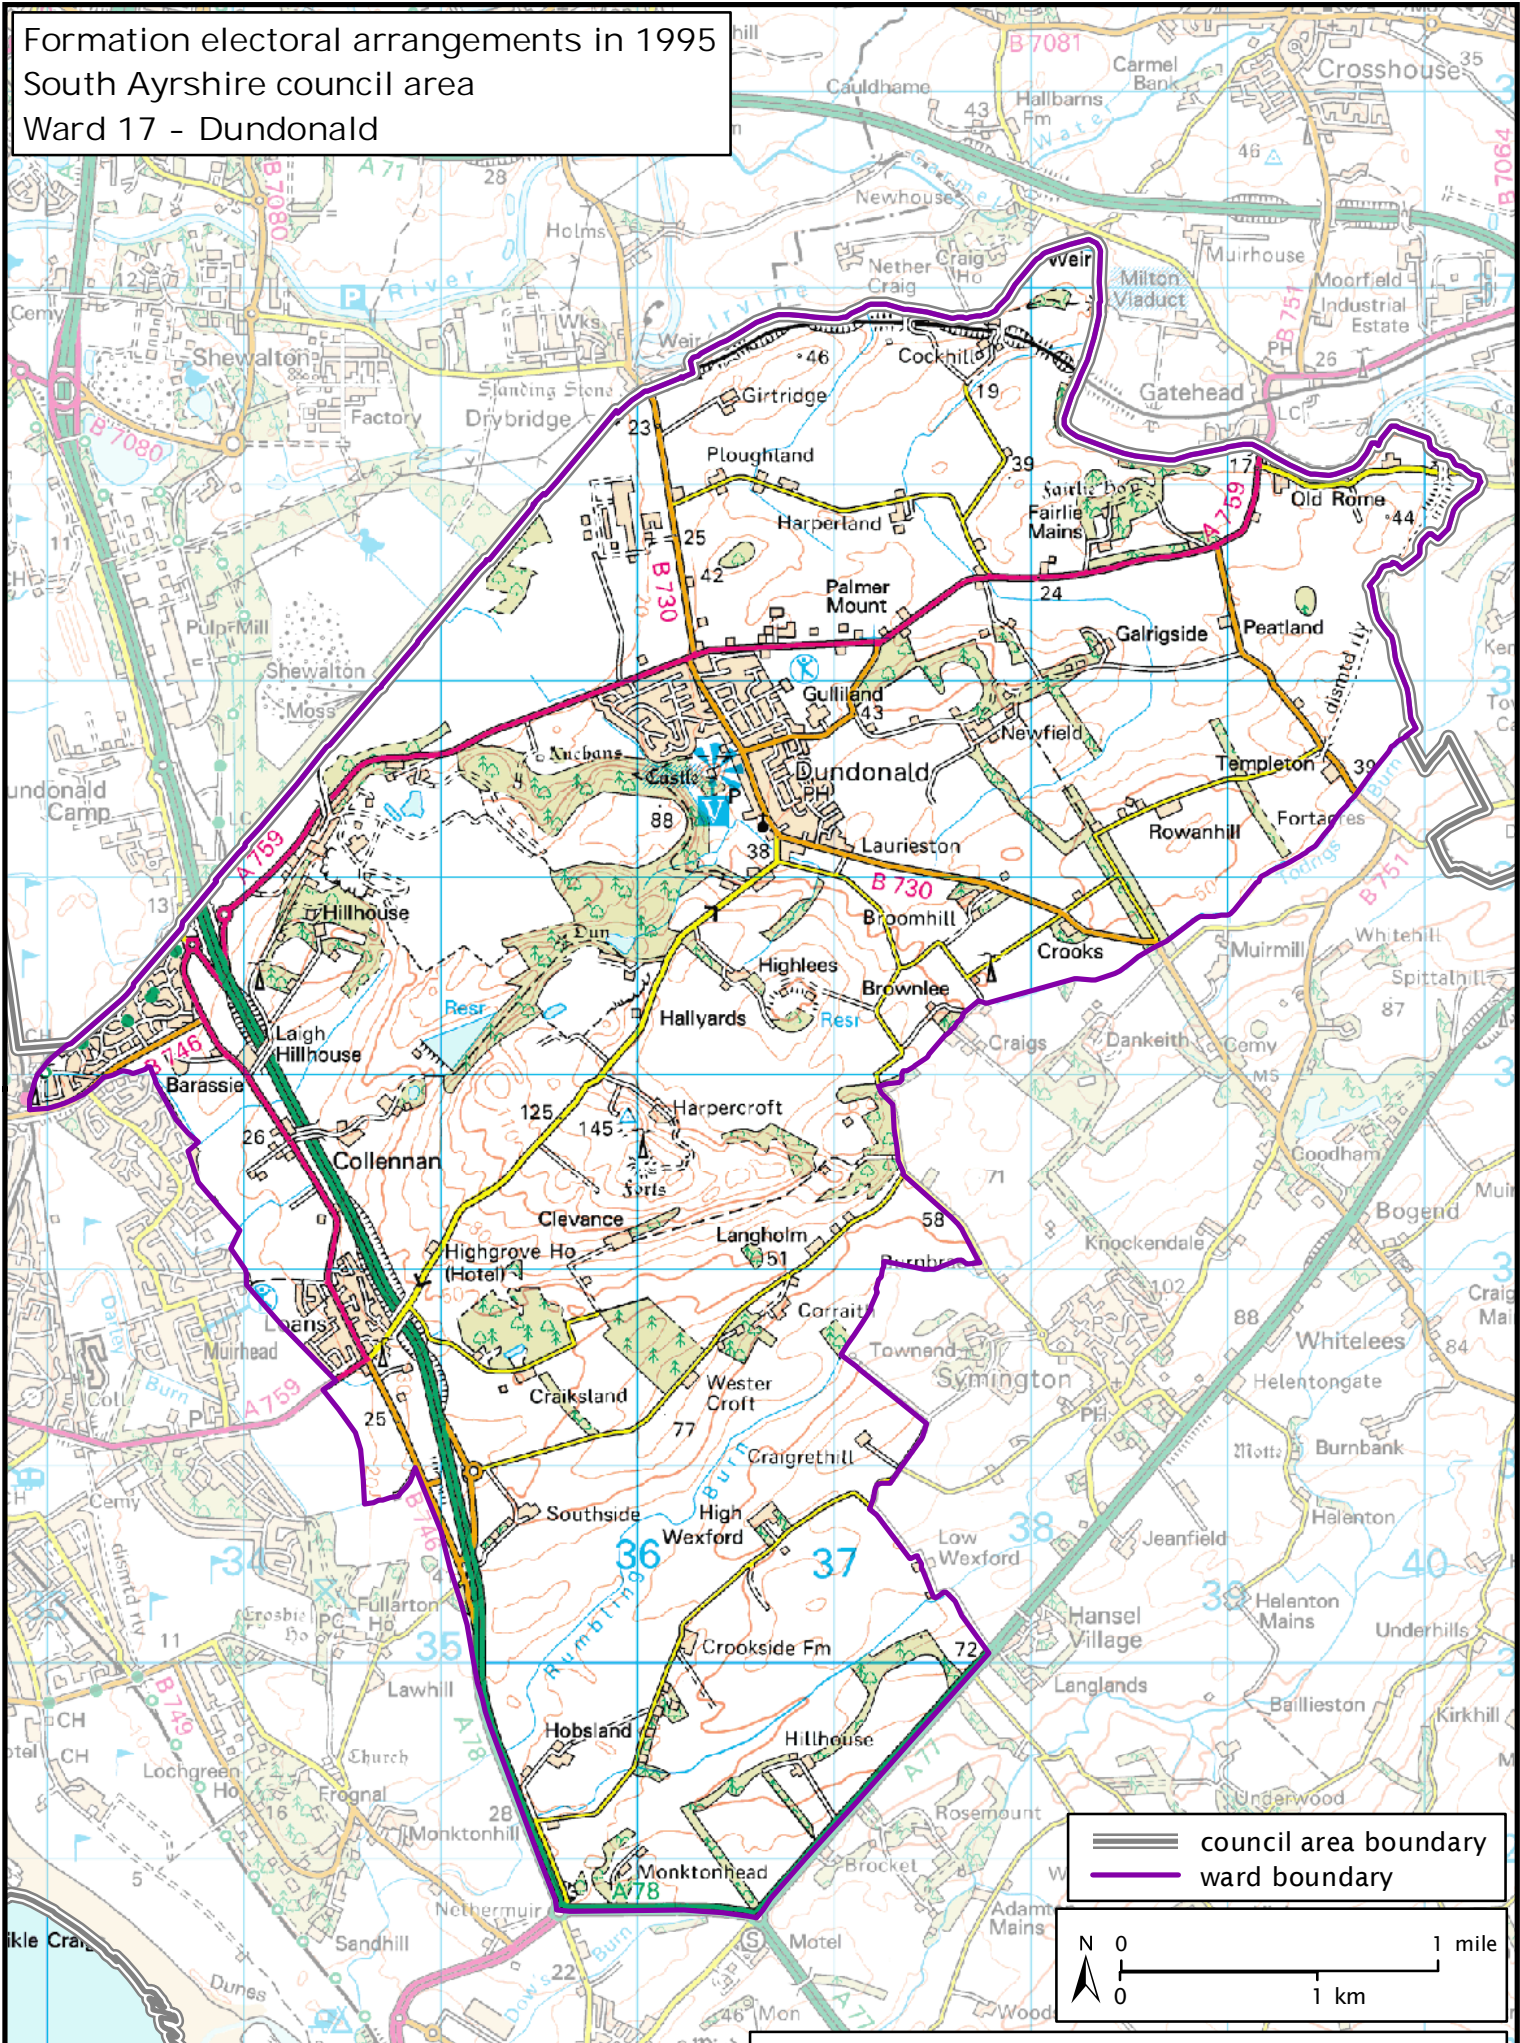

Formation electoral arrangements in 1995  
 South Ayrshire council area  
 Ward 17 - Dundonald

Crown Copyright and database right 2011. All rights reserved. Ordnance Survey licence no. 100022179

This map shows the ward boundary against Ordnance Survey maps from 2011 rather than maps from when the ward boundary was decided.