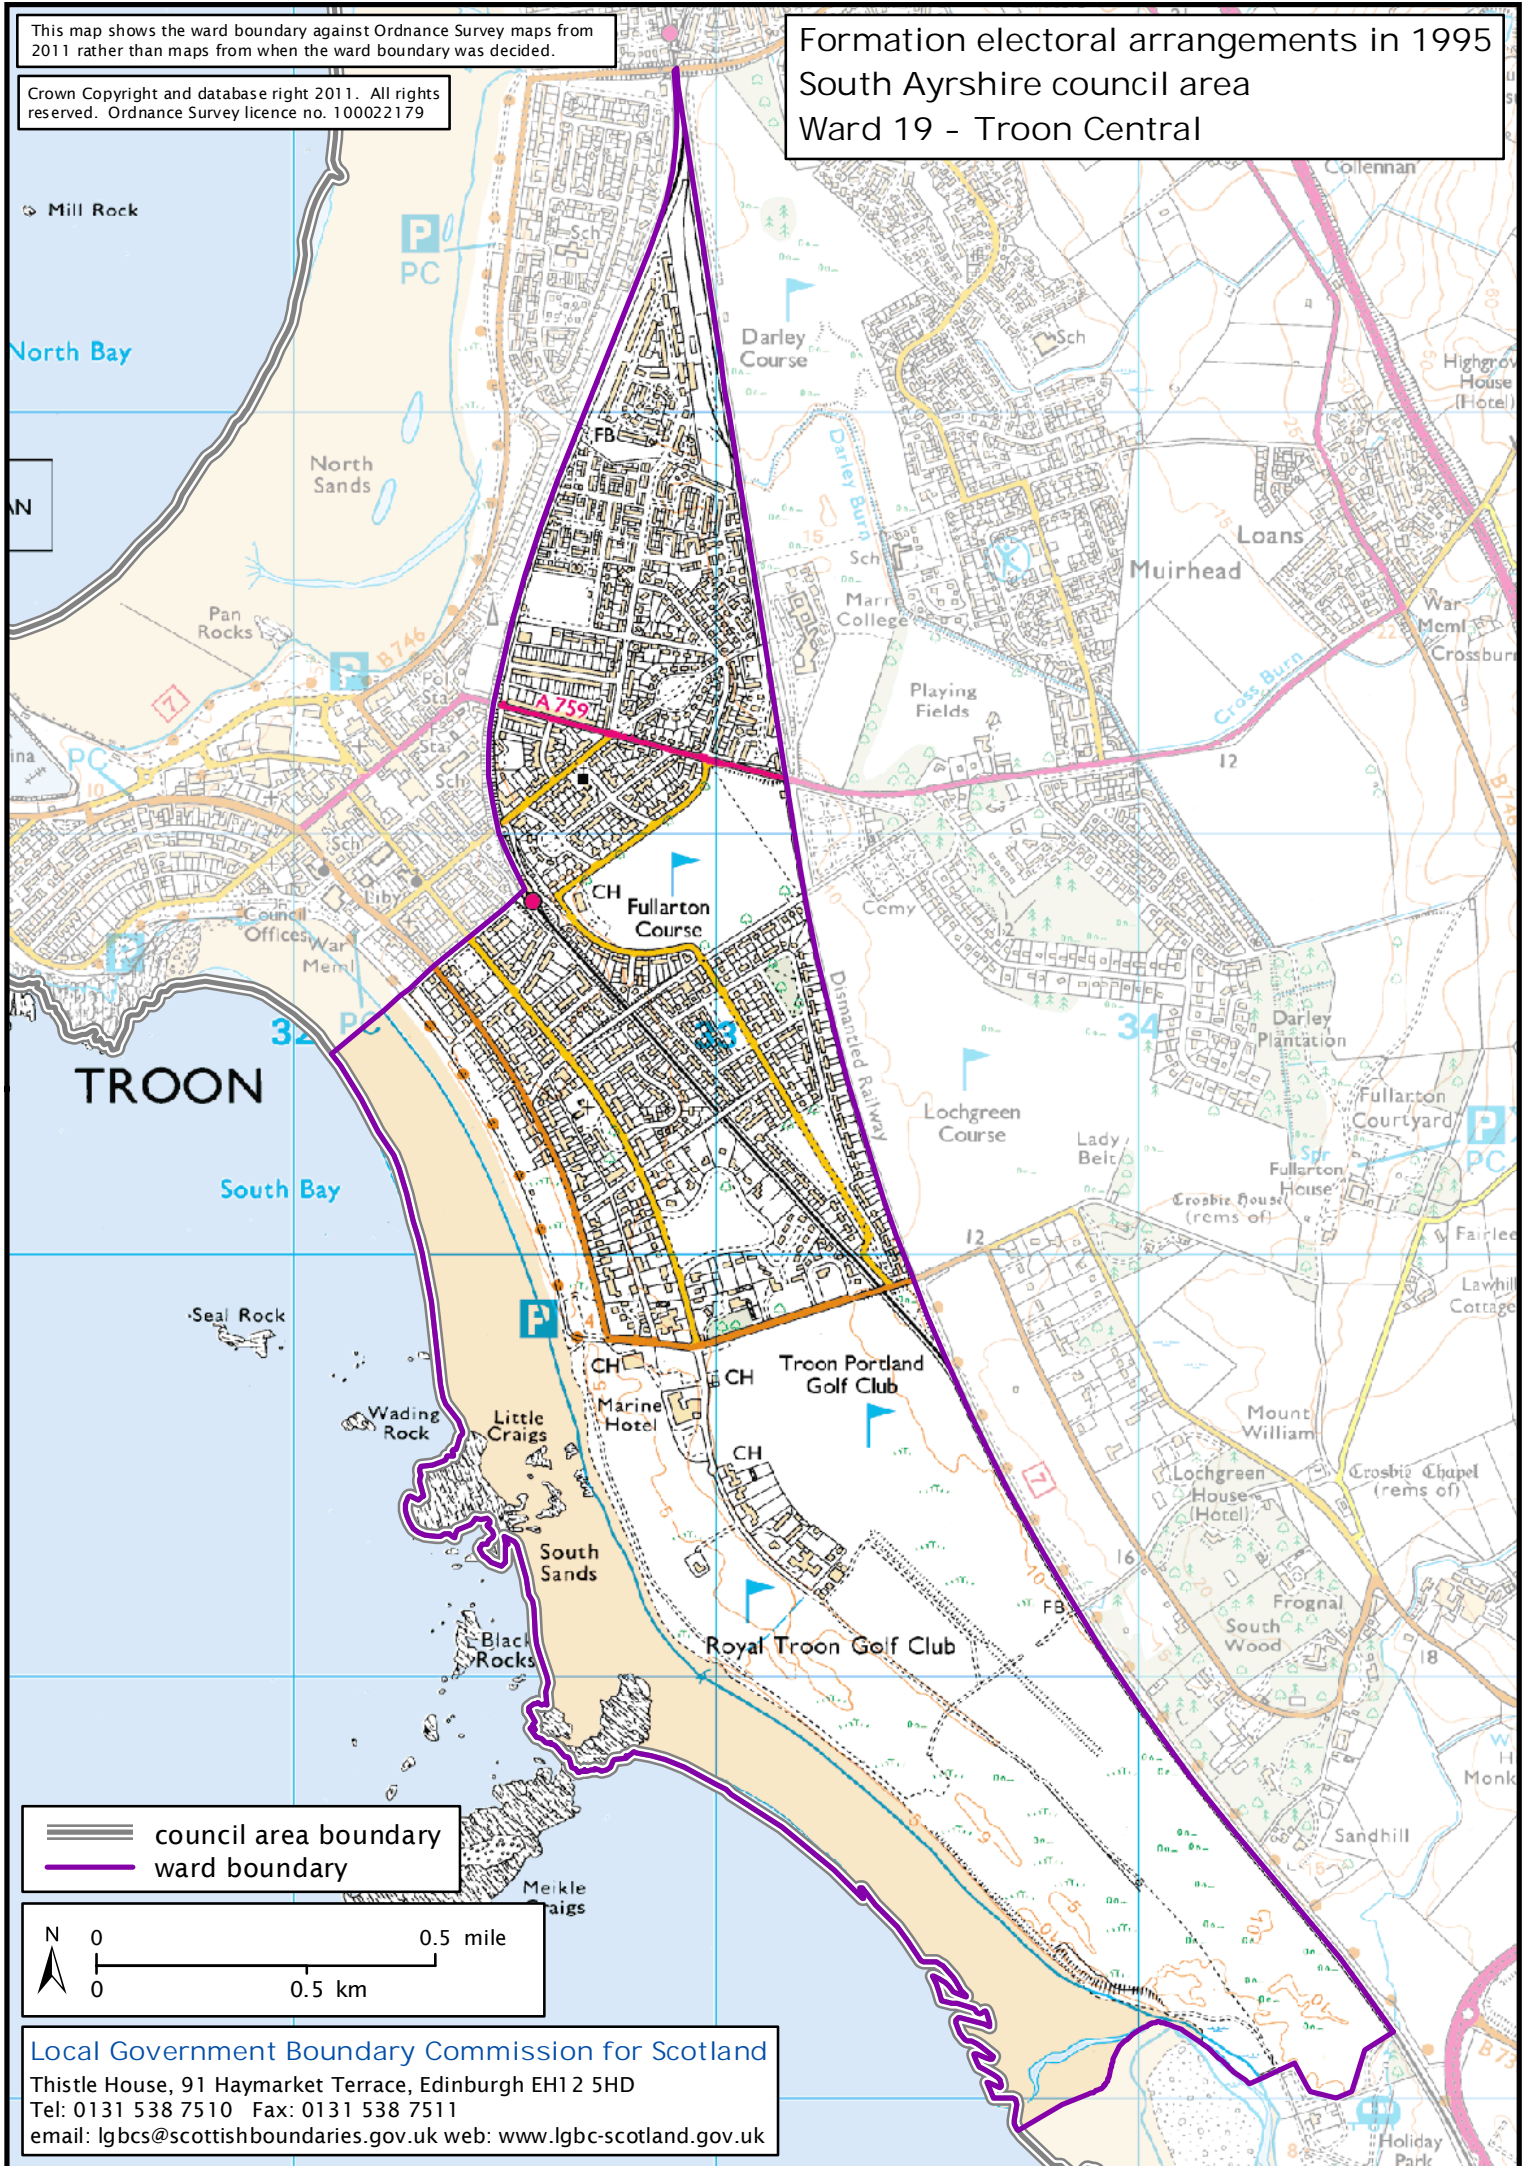

This map shows the ward boundary against Ordnance Survey maps from 2011 rather than maps from when the ward boundary was decided.

Crown Copyright and database right 2011. All rights reserved. Ordnance Survey licence no. 10002179

# Formation electoral arrangements in 1995 South Ayrshire council area Ward 19 - Troon Central

— council area boundary  
— ward boundary

Local Government Boundary Commission for Scotland  
Thistle House, 91 Haymarket Terrace, Edinburgh EH12 5HD  
Tel: 0131 538 7510 Fax: 0131 538 7511  
email: lgbc@scottishboundaries.gov.uk web: www.lgbc-scotland.gov.uk