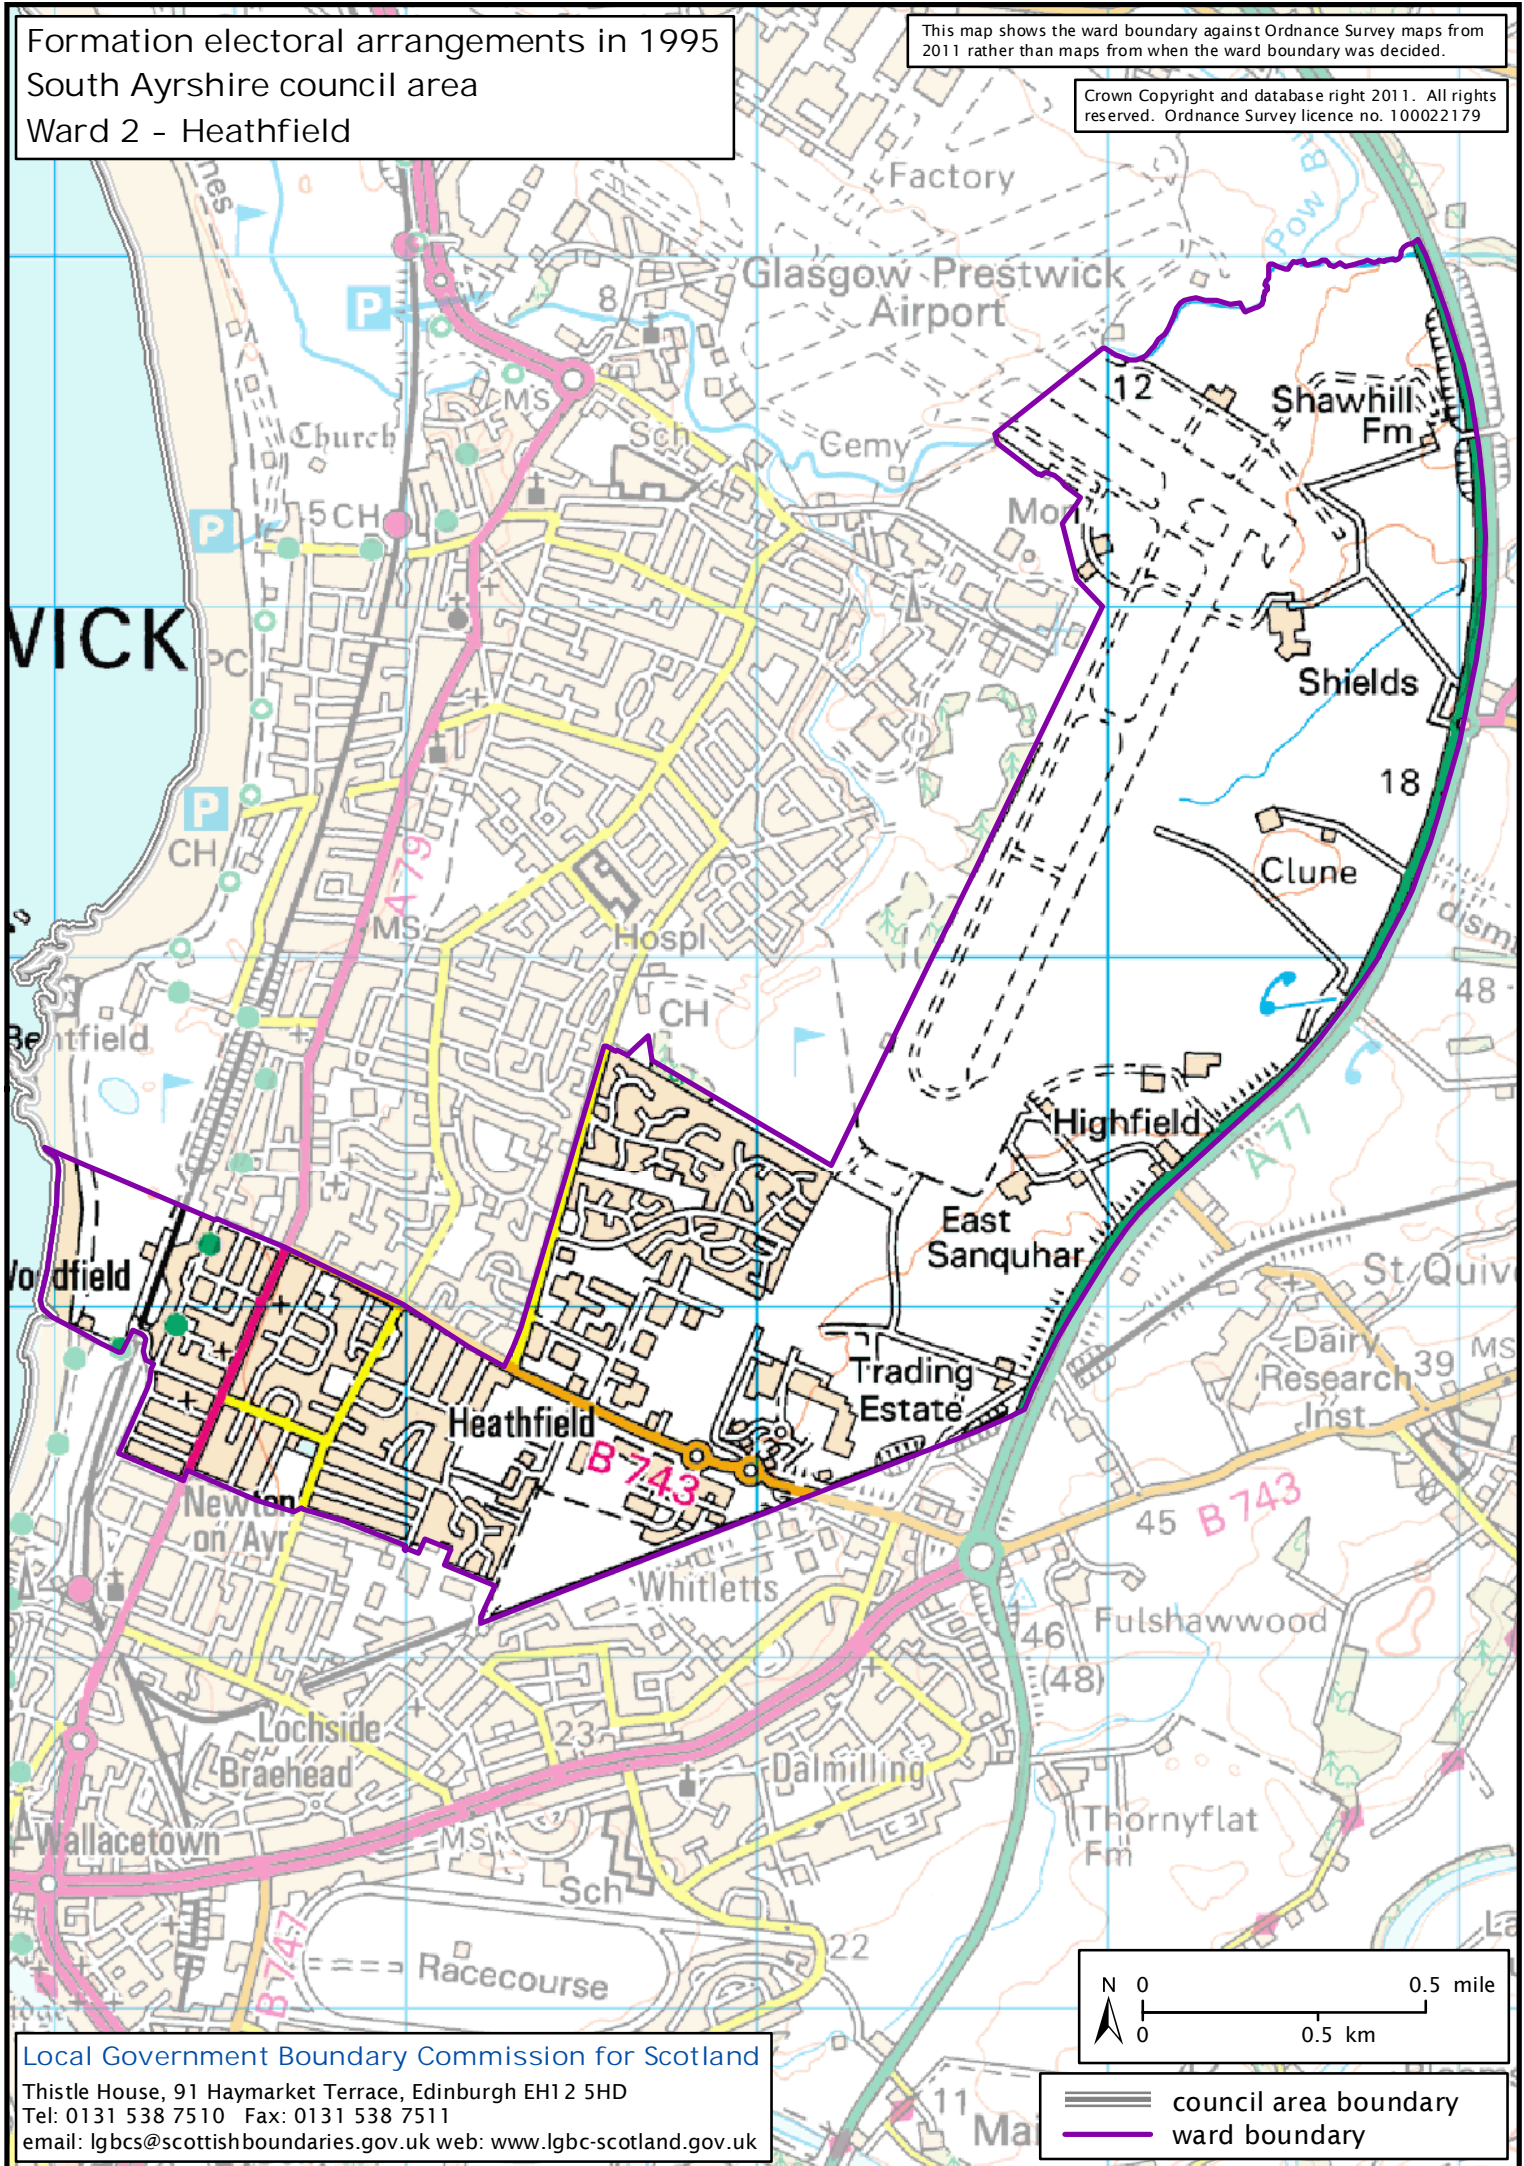

Formation electoral arrangements in 1995
South Ayrshire council area
Ward 2 - Heathfield

This map shows the ward boundary against Ordnance Survey maps from 2011 rather than maps from when the ward boundary was decided.

Crown Copyright and database right 2011. All rights reserved. Ordnance Survey licence no. 100022179

Local Government Boundary Commission for Scotland
Thistle House, 91 Haymarket Terrace, Edinburgh EH1 2 5HD
Tel: 0131 538 7510 Fax: 0131 538 7511
email: lgbc@scottishboundaries.gov.uk web: www.lgbc-scotland.gov.uk

council area boundary
 ward boundary