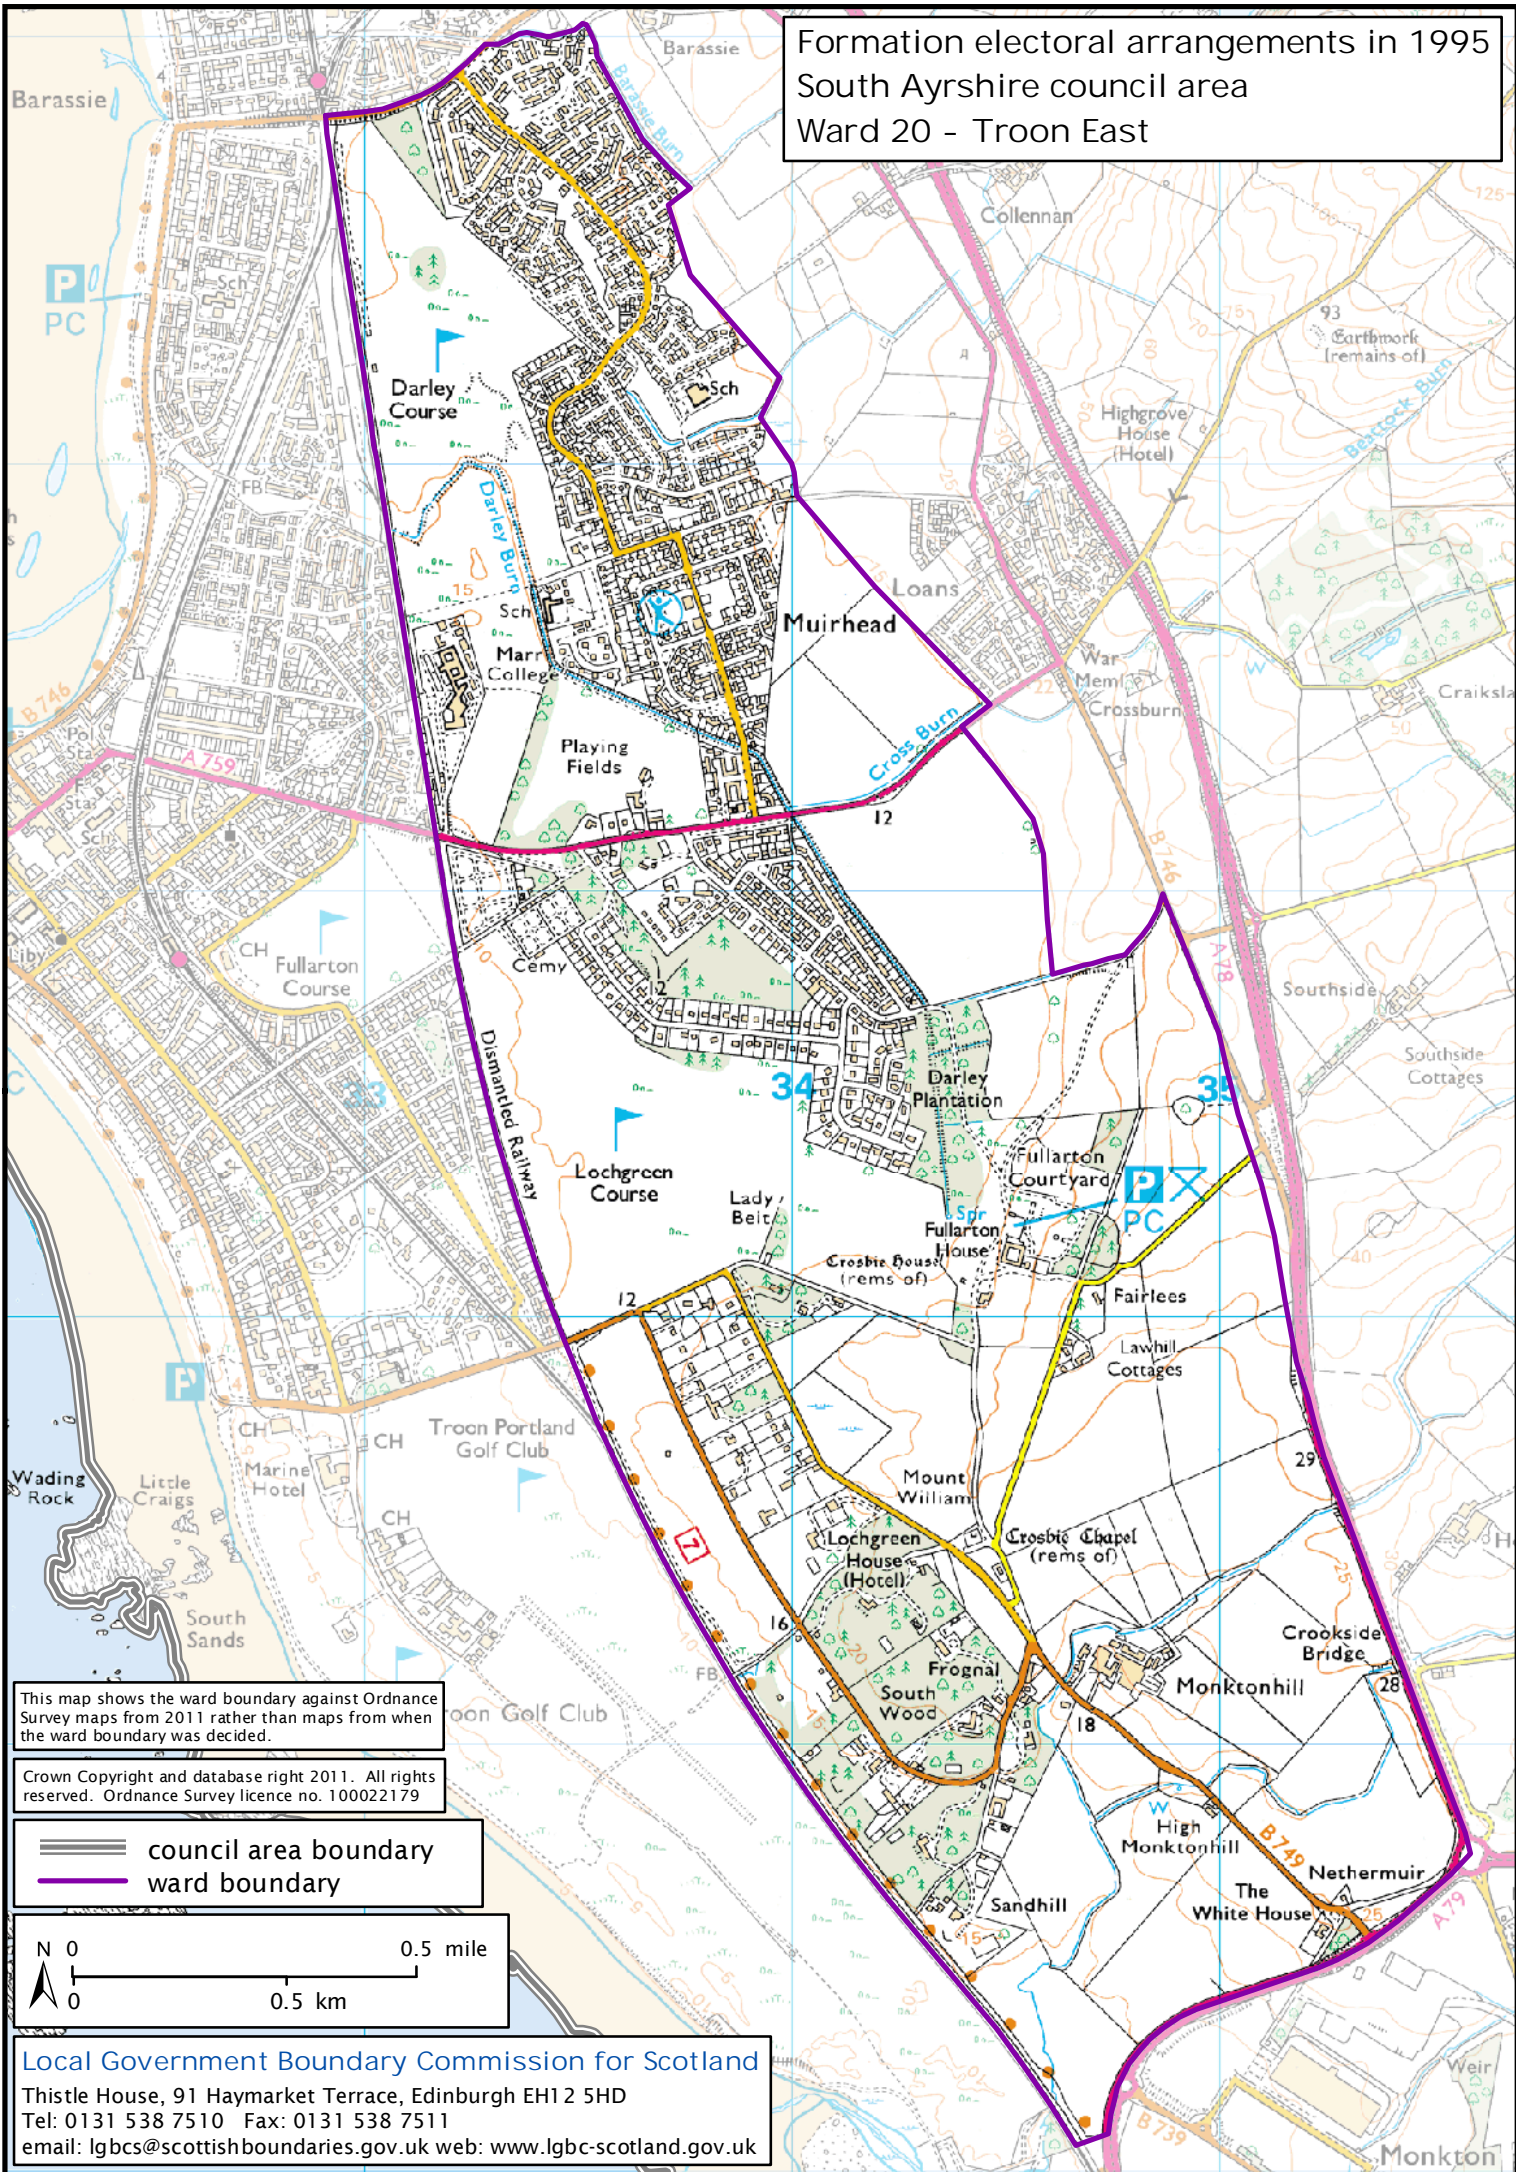

Formation electoral arrangements in 1995  
 South Ayrshire council area  
 Ward 20 - Troon East

This map shows the ward boundary against Ordnance Survey maps from 2011 rather than maps from when the ward boundary was decided.

Crown Copyright and database right 2011. All rights reserved. Ordnance Survey licence no. 100022179

council area boundary  
 ward boundary

Local Government Boundary Commission for Scotland  
 Thistle House, 91 Haymarket Terrace, Edinburgh EH1 2 HD  
 Tel: 0131 538 7510 Fax: 0131 538 7511  
 email: lgbc@scottishboundaries.gov.uk web: www.lgbc-scotland.gov.uk