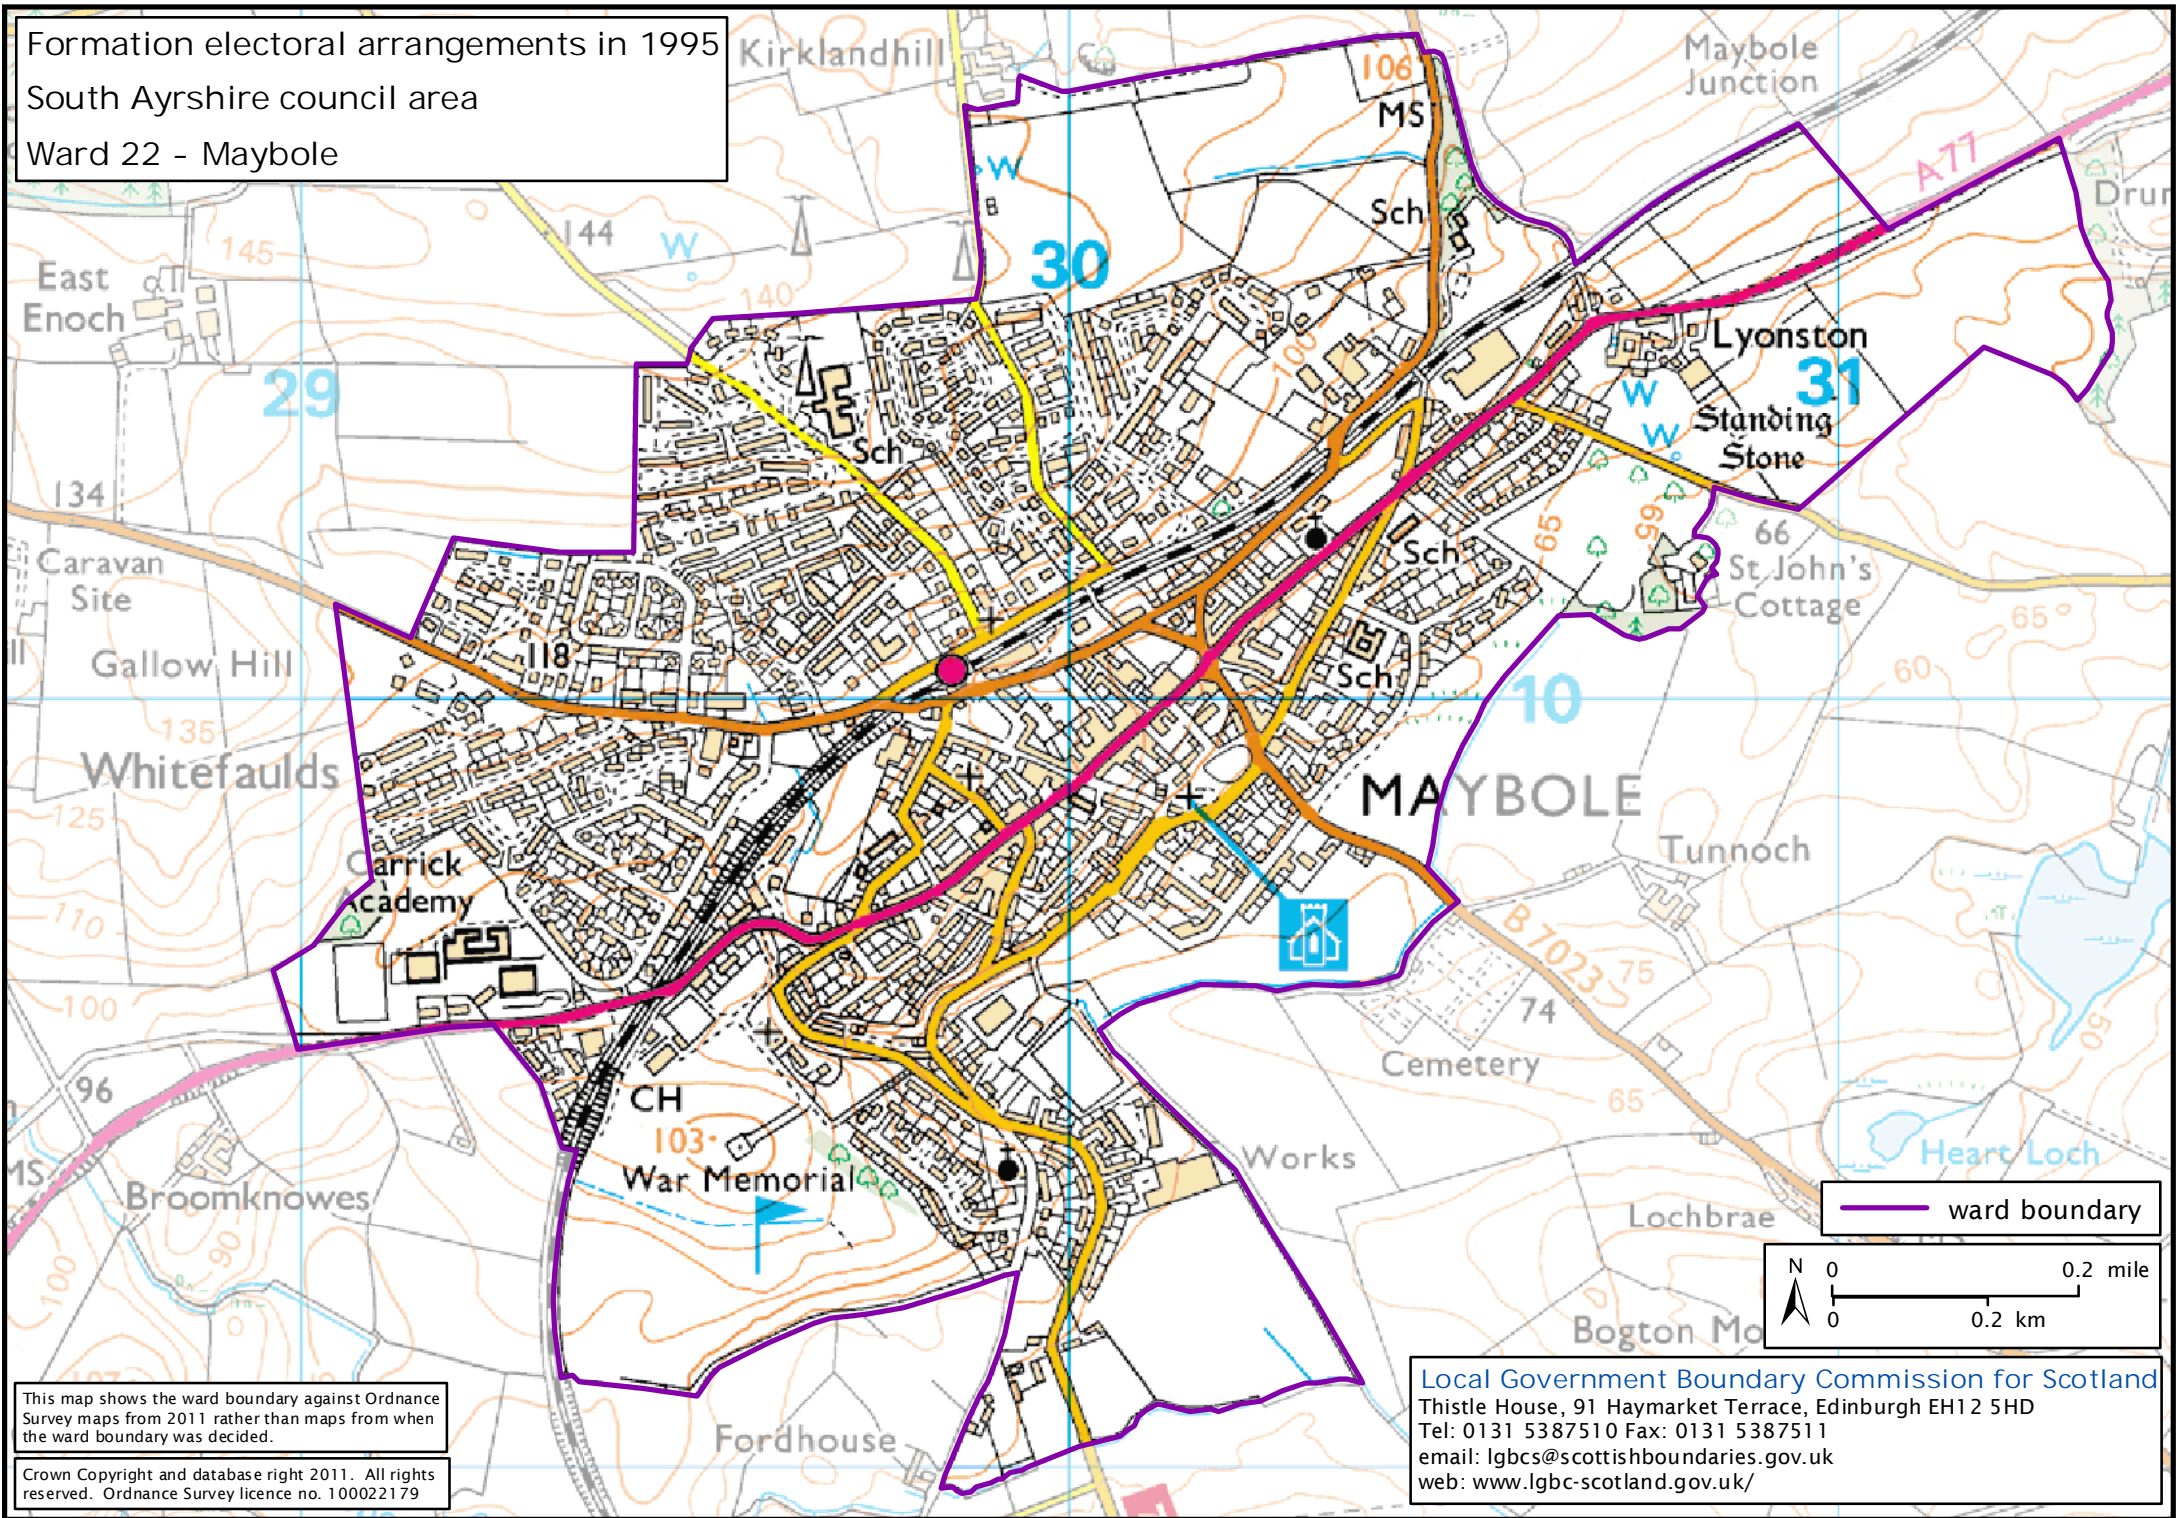

Formation electoral arrangements in 1995
South Ayrshire council area
Ward 22 - Maybole

— ward boundary

This map shows the ward boundary against Ordnance Survey maps from 2011 rather than maps from when the ward boundary was decided.

Crown Copyright and database right 2011. All rights reserved. Ordnance Survey licence no. 100022179

Local Government Boundary Commission for Scotland
Thistle House, 91 Haymarket Terrace, Edinburgh EH12 5HD
Tel: 0131 5387510 Fax: 0131 5387511
email: lgbc@scottishboundaries.gov.uk
web: www.lgbc-scotland.gov.uk/